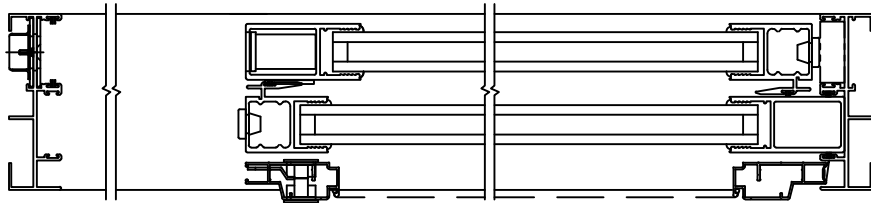

**FLUSH STACK**

**NARROW STILE 3008**

**NON-FLUSH STACK  
(EQUAL GLASS)**

**(FIXED STILE)**

**FLUSH STACK**

**ARCHETYPE NARROW 3005**

**NON-FLUSH STACK  
(EQUAL GLASS)**

**NOTES:**

- 1. FLUSH STACK MAY INCLUDE EDGE PULL
- 2. EQUAL GLASS DOES NOT REQUIRE EDGE PULL