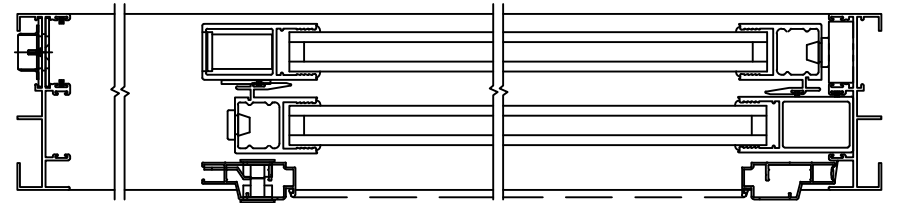

**FLUSH STACK**

**NARROW STILE 3008**

**NON-FLUSH STACK  
(EQUAL GLASS)**

**(FIXED STILE)**

**FLUSH STACK**

**ARCHETYPE NARROW 3005**

**NON-FLUSH STACK  
(EQUAL GLASS)**

**NOTES:**

- 1. FLUSH STACK MAY INCLUDE EDGE PULL
- 2. EQUAL GLASS DOES NOT REQUIRE EDGE PULL