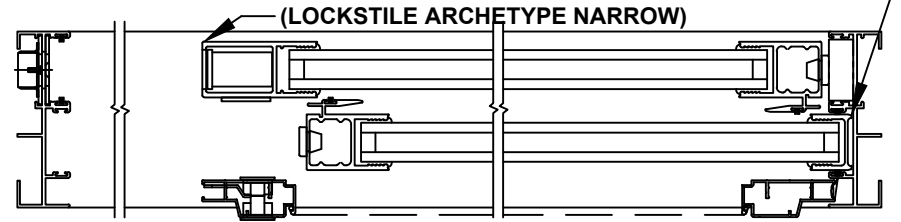

**FLEETWOOD**  
WINDOWS & DOORS  
FleetwoodUSA.com

**FIXED STILE OPTIONS (ARCHETYPE NARROW LOCKSTILE)**  
**SERIES 1000 SLIDING DOOR**

DRAWING: DATE: 3/31/15

**OPTIONS\_FIXED\_1000**

**SHOWN IN OPEN POSITION**

**FLUSH STACK**

**NARROW STILE 3008**

**NON-FLUSH STACK  
(EQUAL GLASS)**

**(FIXED STILE)**

**FLUSH STACK**

**ARCHETYPE NARROW 3005**

**NON-FLUSH STACK  
(EQUAL GLASS)**

**NOTES:**

- 1. FLUSH STACK MAY INCLUDE EDGE PULL
- 2. EQUAL GLASS DOES NOT REQUIRE EDGE PULL