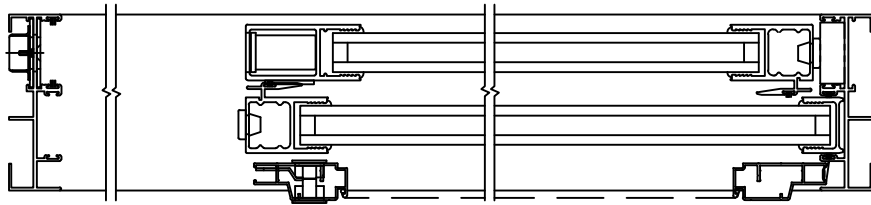

**FLEETWOOD**  
WINDOWS & DOORS  
FleetwoodUSA.com

**FIXED STILE OPTIONS (ARCHETYPE NARROW LOCKSTILE)**  
**SERIES 1000 SLIDING DOOR**

DRAWING: DATE: 3/31/15

**OPTIONS\_FIXED\_1000**

**SHOWN IN OPEN POSITION**

**FLUSH STACK**

**NARROW STILE 3008**

**NON-FLUSH STACK  
(EQUAL GLASS)**

**(FIXED STILE)**

**FLUSH STACK**

**ARCHETYPE NARROW 3005**

**NON-FLUSH STACK  
(EQUAL GLASS)**

**NOTES:**

- 1. FLUSH STACK MAY INCLUDE EDGE PULL
- 2. EQUAL GLASS DOES NOT REQUIRE EDGE PULL