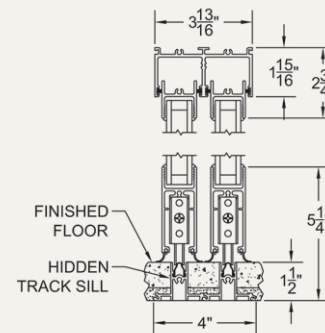

¹NFRC: 0.21

MAX PANEL WIDTH

54"

MAX PANEL HEIGHT

120"

EXAMPLE U-FACTOR

¹NFRC: 0.47

¹Specimen size: Nom. 79" x 79".

Optional Sub-Sillpan:

Allows certified water performance with a completely flush threshold. (Available with staggered tracks.)

SERIES 1050 MULTI-SLIDE & POCKET DOOR

Not designed for weather performance

DESIGN NOTES

- Barefoot sill "Hidden track."
- Patented Archetype Narrow hardware.

TYPICAL CONFIGURATIONS

- Unlimited Multi-Slide, Pocket, and Corner applications.

EXAMPLE SHGC

¹NFRC: 0.16

MAX PANEL WIDTH

54"

MAX PANEL HEIGHT

120"

EXAMPLE U-FACTOR

¹NFRC: 0.48

¹Specimen size: Nom. 79" x 79".

Archetype Narrow Hardware:

Fleetwood's patented Archetype Narrow measures a trim 4-1/2" tall, provides ample finger depth and offers an optional keyed lock. It is made of cast brass and is offered in our silver painted finish.