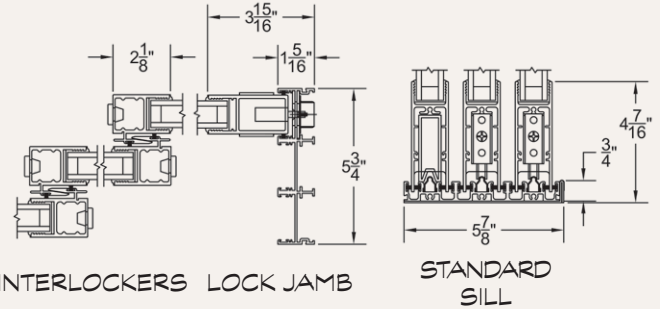

SERIES 1070 MULTI-SLIDE & POCKET DOOR

DESIGN NOTES

- 3/4" sill height.
- Genuine Swiss bearing rollers.

TYPICAL CONFIGURATIONS

- Unlimited Multi-Slide, Curved, Pocket, and Corner applications.

EXAMPLE SHGC

¹NFRC: 0.21

MAX PANEL WIDTH

54"

MAX PANEL HEIGHT

120"

EXAMPLE U-FACTOR

¹NFRC: 0.47

¹Specimen size: Nom. 79" x 79".

Optional Sub-Sillpan:

Allows certified water performance with a completely flush threshold. (Available with staggered tracks.)

SERIES 1050 MULTI-SLIDE & POCKET DOOR

Not designed for weather performance

DESIGN NOTES

120"

EXAMPLE U-FACTOR

¹NFRC: 0.48

¹Specimen size: Nom. 79" x 79".

Archetype Narrow Hardware:

Fleetwood's patented Archetype Narrow measures a trim 4-1/2" tall, provides ample finger depth and offers an optional keyed lock. It is made of cast brass and is offered in our silver painted finish.