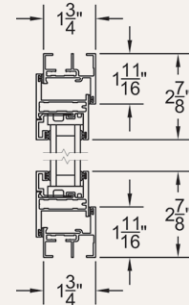

SERIES 2000

CASEMENT, AWNING & HOPPER

Photography: Laura Petrilla

DESIGN NOTES

- Cam handle & 4-Bar hinge option.
- Extruded hinged screen.

CASEMENT HEAD & SILL

TYPICAL CONFIGURATIONS

- C, CC, COC, A, AA, AOA.
- Maximum Panel Width: Casement: 33" (4-Bar and Egress Hinges), 42" (Butt Hinges)
- Maximum Panel Height: Awning: 59"; Casement: 72" (Butt Hinges); Hopper: 59"

EXAMPLE SHGC

¹NFRC: 0.17

EXAMPLE U-FACTOR

¹NFRC: 0.52

Hinged Screen:

Features a magnetic keeper and latch, and neoprene bulb as the bug guard. As with all Fleetwood screens, UltraVue mesh is standard.

¹Specimen size: Nom. 24" x 59".