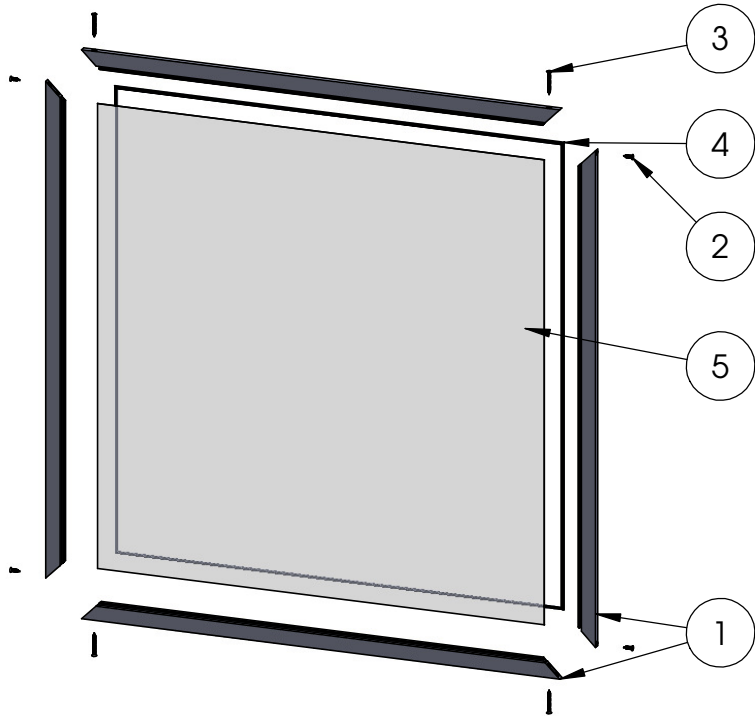

ASSEMBLY / PARTS LIST (B.O.M.)

EXTRUSIONS			
ITEM NO.	PART NUMBER	DESCRIPTION	QTY.
1	114	Screen Frame	4
HARDWARE			
2	25752	#6 FHP - A, 1/2", SS Clear	4
3	25751	#6 FHP - A, 1 1/4", SS Clear	4
4	19127	Screen Rubber Spline 0.150"	1
5	-	Screen Mesh	1

Description Flat Screen Assembly	
File Name Series 250-T Awning (AA) with 4 Bar Hinges and Roto Operator	REV
Released 10/26/2016	SHEET 4 OF 5