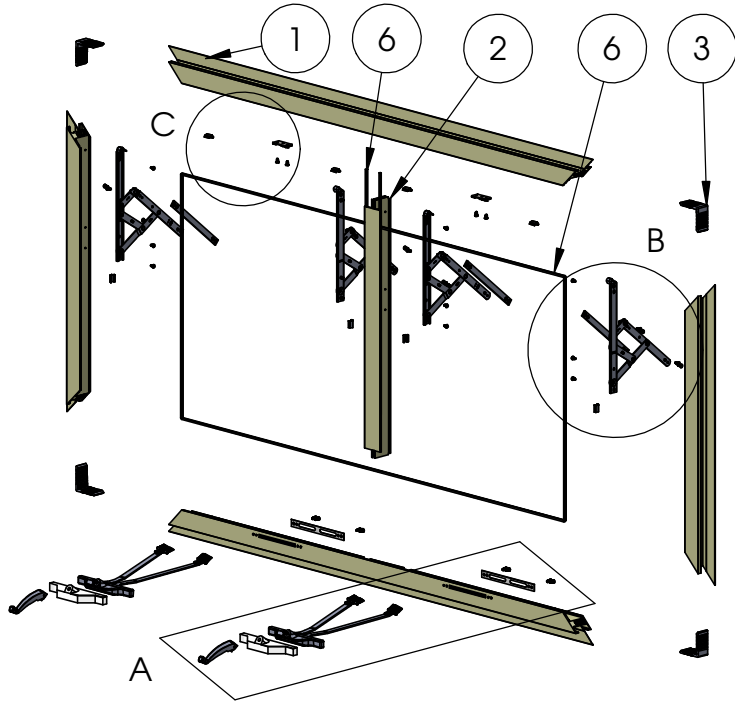

ASSEMBLY / PARTS LIST (B.O.M.)

Series: 250-T
Type: Awning (AA) with 4 Bar Hinges & Roto Operator

TABLE OF CONTENTS

ITEM NO.	DESCRIPTION	QTY.	PAGE #
1	FRAME ASSEMBLY	1	2
2	PANEL ASSEMBLY	2	3
3	FLAT SCREEN ASSEMBLY	2	4
4	TABLES	1	5

Description Table of Contents	
File Name Series 250-T Awning (AA) with 4 Bar Hinges and Roto Operator	REV
Released 10/26/2016	SHEET 1 OF 5

ASSEMBLY / PARTS LIST (B.O.M.)

EXTRUSIONS			
ITEM NO.	PART NUMBER	DESCRIPTION	QTY.
1	05P88, 05P19	Perimeter - OG (Nail-on, Block)	4
2	05P01	250-T Tee Bar (Muntin)	1
HARDWARE			
3	20596	Corner Key, Vent	4
4	24932, 22865, 24654, 24655, 18811, 22868	4 Bar Hinge (8", 10", 12", 16", 16" Egress, 22")	4
5	23368, 23369, 23370, 23371	4 Bar Shim (7 3/4", 8 3/4", 10 3/4", 13 1/2" length)	4
6	25199	Mini Bulb Vinyl	3
7	18743	Gasket (PSRO)	2
8	25173, 25753	Screen Clip, SS, Clear, Black	8
9	25636	Awning Oper. Cover	2
10	20337	# 10 PHP - B, 3/8", SS, Clear	16
11	20338	# 10 PHP - B, 1/2", SS, Clear	16
12	25574	# 10-32 Torx-Drive Button-Head, 1/2", SS, Clear	8
13	See Table A	PSRO (2 ARM Operator) Options	2
14	See Table B	Handle Options	2
15	See Table C	Snubber, Frame Portion (HVHZ only)	2

ASSEMBLY / PARTS LIST (B.O.M.)

DETAIL A
SCALE 1 : 5

EXTRUSIONS			
ITEM NO.	PART NUMBER	DESCRIPTION	QTY.
1	05P11	Zee Bar	4
2	50P09, 05P12, 05P10, 05P06, 05P05	Glass Stop (1"), (1-1/4"), (1-1/2"), (5/8" and 1/2"), (1/4")	4
HARDWARE			
3	25199	Mini Bulb Vinyl	2
4	25031	Bulb Vinyl-Large	4
5	18620	Setting Block 4" x 1/4"x1"	8
6	20767, 25568	Track, PSRO (9.125", 13.75")	2
7	20596	Corner Key, Vent	4
8	See Table C	Snubber (HVHZ only)	1
9	-	Glass	1
10	20337	# 10 PHP - B, 3/8", SS, Clear	6