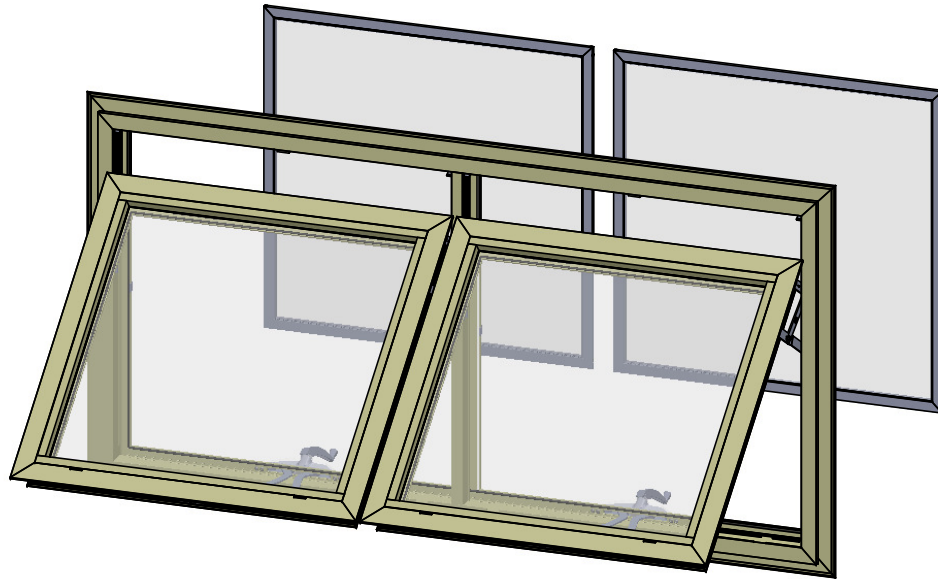

ASSEMBLY / PARTS LIST (B.O.M.)

Series: 250-T
Type: Awning (AA) with 4 Bar Hinges & Roto Operator

TABLE OF CONTENTS

ITEM NO.	DESCRIPTION	QTY.	PAGE #
1	FRAME ASSEMBLY	1	2
2	PANEL ASSEMBLY	2	3
3	FLAT SCREEN ASSEMBLY	2	4
4	TABLES	1	5

Description Table of Contents	
File Name Series 250-T Awning (AA) with 4 Bar Hinges and Roto Operator	REV
Released 10/26/2016	SHEET 1 OF 5

ASSEMBLY / PARTS LIST (B.O.M.)

EXTRUSIONS			
ITEM NO.	PART NUMBER	DESCRIPTION	QTY.
1	05P88, 05P19	Perimeter - OG (Nail-on, Block)	4
2	05P01	250-T Tee Bar (Muntin)	1
HARDWARE			
3	20596	Corner Key, Vent	4
4	24932, 22865, 24654, 24655, 18811, 22868	4 Bar Hinge (8", 10", 12", 16", 16" Egress, 22")	4
5	23368, 23369, 23370, 23371	4 Bar Shim (7 3/4", 8 3/4", 10 3/4", 13 1/2" length)	4
6	25199	Mini Bulb Vinyl	3
7	18743	Gasket (PSRO)	2
8	25173, 25753	Screen Clip, SS, Clear, Black	8
9	25636	Awning Oper. Cover	2
10	20337	# 10 PHP - B, 3/8", SS, Clear	16
11	20338	# 10 PHP - B, 1/2", SS, Clear	16
12	25574	# 10-32 Torx-Drive Button-Head, 1/2", SS, Clear	8
13	See Table A	PSRO (2 ARM Operator) Options	2
14	See Table B	Handle Options	2
15	See Table C	Snubber, Frame Portion (HVHZ only)	2

Description Frame Assembly	
File Name Series 250-T Awning (AA) with 4 Bar Hinges and Roto Operator	REV
Released 10/26/2016	SHEET 2 OF 5

PROPRIETARY AND CONFIDENTIAL
THE INFORMATION CONTAINED IN THIS DRAWING IS THE SOLE PROPERTY OF FLEETWOOD WINDOWS & DOORS.
ANY REPRODUCTION IN PART OR AS A WHOLE WITHOUT THE WRITTEN PERMISSION OF FLEETWOOD WINDOWS & DOORS IS PROHIBITED.