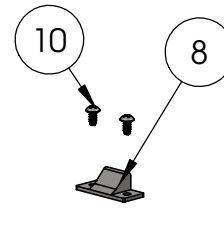

Description Table of Contents	
File Name Series 250-T Awning (AA) with 4 Bar Hinges and Roto Operator	REV
Released 10/26/2016	SHEET 1 OF 5

ASSEMBLY / PARTS LIST (B.O.M.)

EXTRUSIONS			
ITEM NO.	PART NUMBER	DESCRIPTION	QTY.
1	05P88, 05P19	Perimeter - OG (Nail-on, Block)	4
2	05P01	250-T Tee Bar (Muntin)	1
HARDWARE			
3	20596	Corner Key, Vent	4
4	24932, 22865, 24654, 24655, 18811, 22868	4 Bar Hinge (8", 10", 12", 16", 16" Egress, 22")	4
5	23368, 23369, 23370, 23371	4 Bar Shim (7 3/4", 8 3/4", 10 3/4", 13 1/2" length)	4
6	25199	Mini Bulb Vinyl	3
7	18743	Gasket (PSRO)	2
8	25173, 25753	Screen Clip, SS, Clear, Black	8
9	25636	Awning Oper. Cover	2
10	20337	# 10 PHP - B, 3/8", SS, Clear	16
11	20338	# 10 PHP - B, 1/2", SS, Clear	16
12	25574	# 10-32 Torx-Drive Button-Head, 1/2", SS, Clear	8
13	See Table A	PSRO (2 ARM Operator) Options	2
14	See Table B	Handle Options	2
15	See Table C	Snubber, Frame Portion (HVHZ only)	2

ASSEMBLY / PARTS LIST (B.O.M.)

DETAIL A
SCALE 1 : 5

EXTRUSIONS			
ITEM NO.	PART NUMBER	DESCRIPTION	QTY.
1	05P11	Zee Bar	4
2	50P09, 05P12, 05P10, 05P06, 05P05	Glass Stop (1"), (1-1/4"), (1-1/2"), (5/8" and 1/2"), (1/4")	4
HARDWARE			
3	25199	Mini Bulb Vinyl	2
4	25031	Bulb Vinyl-Large	4
5	18620	Setting Block 4" x 1/4"x1"	8
6	20767, 25568	Track, PSRO (9.125", 13.75")	2
7	20596	Corner Key, Vent	4
8	See Table C	Snubber (HVHZ only)	1
9	-	Glass	1
10	20337	# 10 PHP - B, 3/8", SS, Clear	6