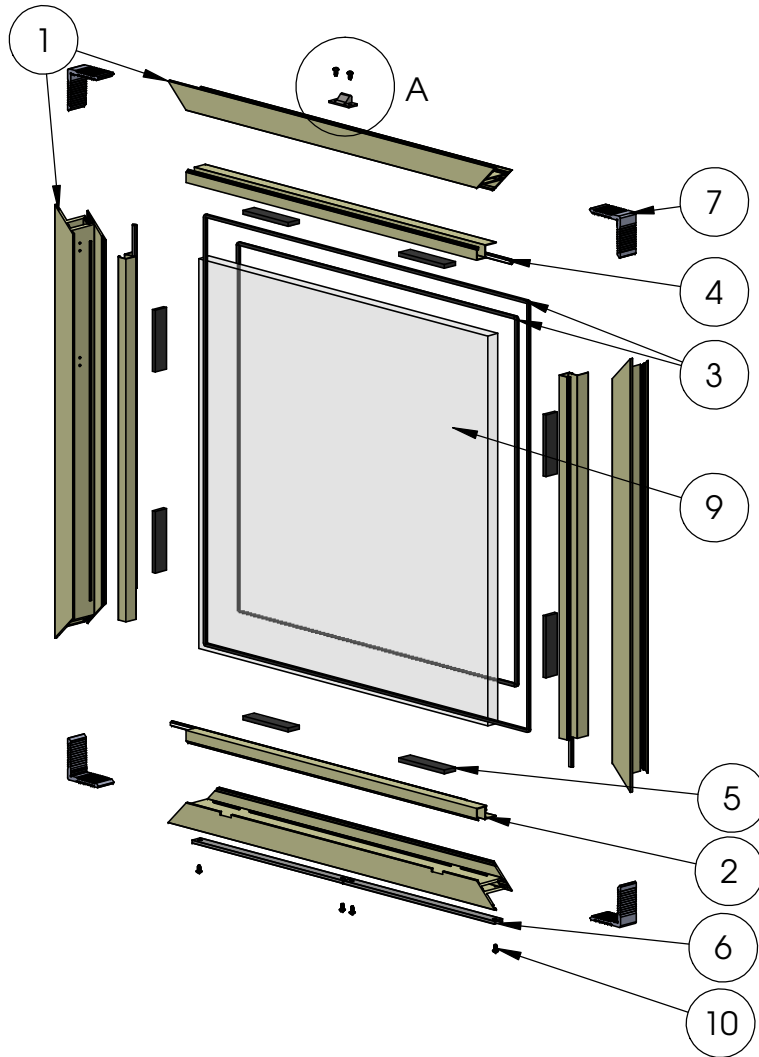

Description Table of Contents	
File Name Series 250-T Awning (AA) with 4 Bar Hinges and Roto Operator	REV
Released 10/26/2016	SHEET 1 OF 5

ASSEMBLY / PARTS LIST (B.O.M.)

EXTRUSIONS			
ITEM NO.	PART NUMBER	DESCRIPTION	QTY.
1	05P88, 05P19	Perimeter - OG (Nail-on, Block)	4
2	05P01	250-T Tee Bar (Muntin)	1
HARDWARE			
3	20596	Corner Key, Vent	4
4	24932, 22865, 24654, 24655, 18811, 22868	4 Bar Hinge (8", 10", 12", 16", 16" Egress, 22")	4
5	23368, 23369, 23370, 23371	4 Bar Shim (7 3/4", 8 3/4", 10 3/4", 13 1/2" length)	4
6	25199	Mini Bulb Vinyl	3
7	18743	Gasket (PSRO)	2
8	25173, 25753	Screen Clip, SS, Clear, Black	8
9	25636	Awning Oper. Cover	2
10	20337	# 10 PHP - B, 3/8", SS, Clear	16
11	20338	# 10 PHP - B, 1/2", SS, Clear	16
12	25574	# 10-32 Torx-Drive Button-Head, 1/2", SS, Clear	8
13	See Table A	PSRO (2 ARM Operator) Options	2
14	See Table B	Handle Options	2
15	See Table C	Snubber, Frame Portion (HVHZ only)	2

Description Frame Assembly	
File Name Series 250-T Awning (AA) with 4 Bar Hinges and Roto Operator	REV
Released 10/26/2016	SHEET 2 OF 5

PROPRIETARY AND CONFIDENTIAL
THE INFORMATION CONTAINED IN THIS DRAWING IS THE SOLE PROPERTY OF FLEETWOOD WINDOWS & DOORS.
ANY REPRODUCTION IN PART OR AS A WHOLE WITHOUT THE WRITTEN PERMISSION OF FLEETWOOD WINDOWS & DOORS IS PROHIBITED.

ASSEMBLY / PARTS LIST (B.O.M.)

DETAIL A
SCALE 1 : 5

EXTRUSIONS			
ITEM NO.	PART NUMBER	DESCRIPTION	QTY.
1	05P11	Zee Bar	4
2	50P09, 05P12, 05P10, 05P06, 05P05	Glass Stop (1"), (1-1/4"), (1-1/2"), (5/8" and 1/2"), (1/4")	4
HARDWARE			
3	25199	Mini Bulb Vinyl	2
4	25031	Bulb Vinyl-Large	4
5	18620	Setting Block 4" x 1/4"x1"	8
6	20767, 25568	Track, PSRO (9.125", 13.75")	2
7	20596	Corner Key, Vent	4
8	See Table C	Snubber (HVHZ only)	1
9	-	Glass	1
10	20337	# 10 PHP - B, 3/8", SS, Clear	6