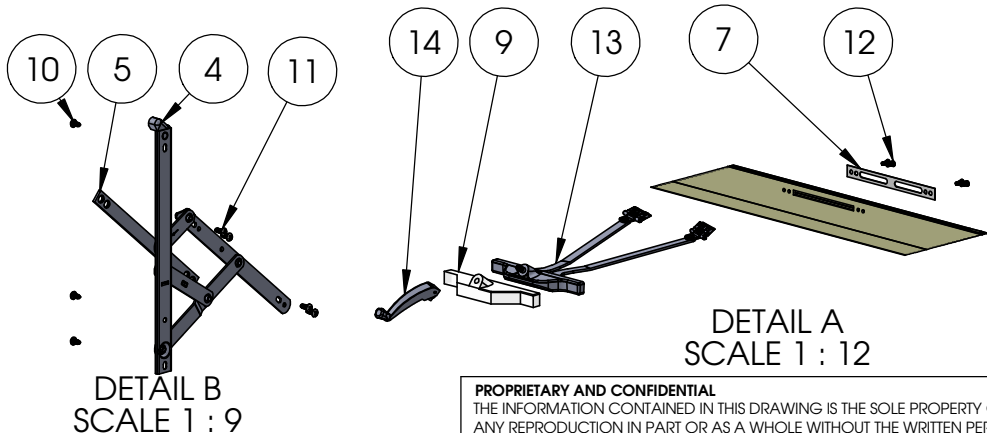

ASSEMBLY / PARTS LIST (B.O.M.)

Series: 250-T
Type: Awning (AA) with 4 Bar Hinges & Roto Operator

TABLE OF CONTENTS

ITEM NO.	DESCRIPTION	QTY.	PAGE #
1	FRAME ASSEMBLY	1	2
2	PANEL ASSEMBLY	2	3
3	FLAT SCREEN ASSEMBLY	2	4
4	TABLES	1	5

Description Table of Contents	
File Name Series 250-T Awning (AA) with 4 Bar Hinges and Roto Operator	REV
Released 10/26/2016	SHEET 1 OF 5

ASSEMBLY / PARTS LIST (B.O.M.)

EXTRUSIONS			
ITEM NO.	PART NUMBER	DESCRIPTION	QTY.
1	05P88, 05P19	Perimeter - OG (Nail-on, Block)	4
2	05P01	250-T Tee Bar (Muntin)	1
HARDWARE			
3	20596	Corner Key, Vent	4
4	24932, 22865, 24654, 24655, 18811, 22868	4 Bar Hinge (8", 10", 12", 16", 16" Egress, 22")	4
5	23368, 23369, 23370, 23371	4 Bar Shim (7 3/4", 8 3/4", 10 3/4", 13 1/2" length)	4
6	25199	Mini Bulb Vinyl	3
7	18743	Gasket (PSRO)	2
8	25173, 25753	Screen Clip, SS, Clear, Black	8
9	25636	Awning Oper. Cover	2
10	20337	# 10 PHP - B, 3/8", SS, Clear	16
11	20338	# 10 PHP - B, 1/2", SS, Clear	16
12	25574	# 10-32 Torx-Drive Button-Head, 1/2", SS, Clear	8
13	See Table A	PSRO (2 ARM Operator) Options	2
14	See Table B	Handle Options	2
15	See Table C	Snubber, Frame Portion (HVHZ only)	2

ASSEMBLY / PARTS LIST (B.O.M.)

DETAIL A
SCALE 1 : 5

EXTRUSIONS			
ITEM NO.	PART NUMBER	DESCRIPTION	QTY.
1	05P11	Zee Bar	4
2	50P09, 05P12, 05P10, 05P06, 05P05	Glass Stop (1"), (1-1/4"), (1-1/2"), (5/8" and 1/2"), (1/4")	4
HARDWARE			
3	25199	Mini Bulb Vinyl	2
4	25031	Bulb Vinyl-Large	4
5	18620	Setting Block 4" x 1/4"x1"	8
6	20767, 25568	Track, PSRO (9.125", 13.75")	2
7	20596	Corner Key, Vent	4
8	See Table C	Snubber (HVHZ only)	1
9	-	Glass	1
10	20337	# 10 PHP - B, 3/8", SS, Clear	6