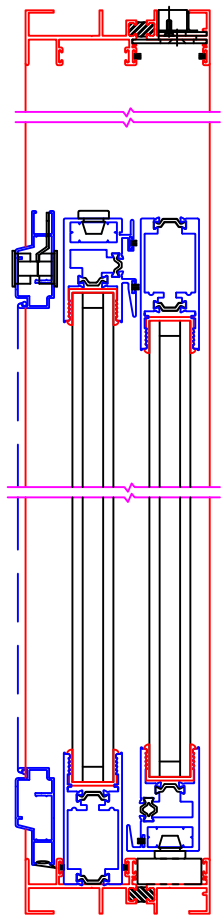

# SERIES 3000-T SLIDING DOOR

FIXED STILE OPTIONS SAMPLE SHEET

ORDER NO.:

ITEM NO.:

SCALE: NOT TO SCALE

SHOWN IN OPEN POSITION

FLUSH STACK

NARROW STILE 3073

NON-FLUSH STACK  
(EQUAL GLASS)

FLUSH STACK

ARCHETYPE NARROW 3773

NON-FLUSH STACK  
(EQUAL GLASS)

FLUSH STACK

ARCHETYPE STILE 3776

NON-FLUSH STACK  
(EQUAL GLASS)

- NOTES:
1. FLUSH STACK MAY INCLUDE EDGE PULL
  2. EQUAL GLASS DOES NOT REQUIRE EDGE PULL