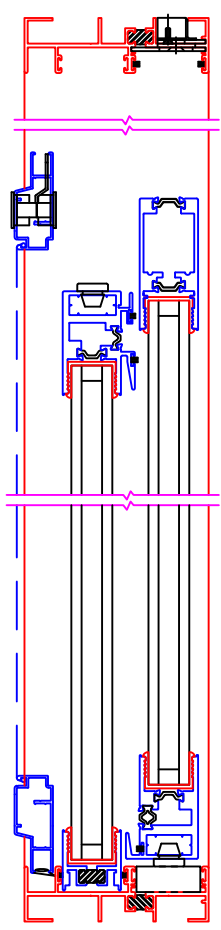

# SERIES 3000-T SLIDING DOOR

FIXED STILE OPTIONS SAMPLE SHEET

ORDER NO.:

ITEM NO.:

SCALE: NOT TO SCALE

SHOWN IN OPEN POSITION

FLUSH STACK

NARROW STILE 3073

NON-FLUSH STACK  
(EQUAL GLASS)

FLUSH STACK

ARCHETYPE NARROW 3773

NON-FLUSH STACK  
(EQUAL GLASS)

FLUSH STACK

ARCHETYPE STILE 3776

NON-FLUSH STACK  
(EQUAL GLASS)

- NOTES:
1. FLUSH STACK MAY INCLUDE EDGE PULL
  2. EQUAL GLASS DOES NOT REQUIRE EDGE PULL