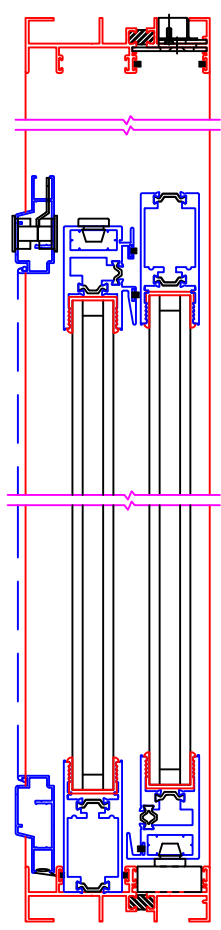

# SERIES 3000-T SLIDING DOOR

FIXED STILE OPTIONS SAMPLE SHEET

ORDER NO.:

ITEM NO.:

SCALE: NOT TO SCALE

SHOWN IN OPEN POSITION

FLUSH STACK

NARROW STILE 3073

NON-FLUSH STACK  
(EQUAL GLASS)

FLUSH STACK

ARCHETYPE NARROW 3773

NON-FLUSH STACK  
(EQUAL GLASS)

FLUSH STACK

ARCHETYPE STILE 3776

NON-FLUSH STACK  
(EQUAL GLASS)

- NOTES:
1. FLUSH STACK MAY INCLUDE EDGE PULL
  2. EQUAL GLASS DOES NOT REQUIRE EDGE PULL