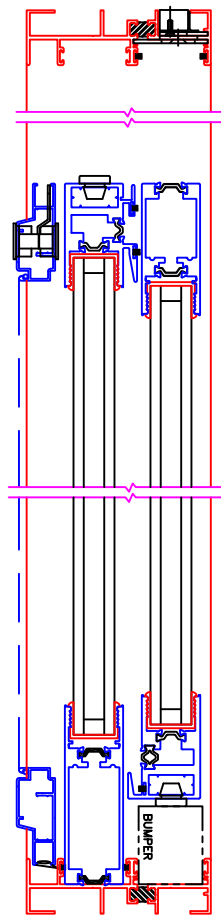

# SERIES 3000-T SLIDING DOOR

FIXED STILE OPTIONS SAMPLE SHEET

ORDER NO.:

ITEM NO.:

SCALE: NOT TO SCALE

SHOWN IN OPEN POSITION

FLUSH STACK

NARROW STILE 3073

NON-FLUSH STACK  
(EQUAL GLASS)

FLUSH STACK

ARCHETYPE NARROW 3773

NON-FLUSH STACK  
(EQUAL GLASS)

FLUSH STACK

ARCHETYPE STILE 3776

NON-FLUSH STACK  
(EQUAL GLASS)

- NOTES:
1. FLUSH STACK MAY INCLUDE EDGE PULL
  2. EQUAL GLASS DOES NOT REQUIRE EDGE PULL