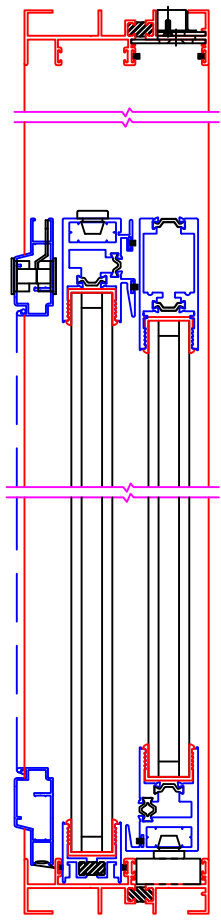

# SERIES 3000-T SLIDING DOOR

FIXED STILE OPTIONS SAMPLE SHEET

ORDER NO.:

ITEM NO.:

SCALE: NOT TO SCALE

SHOWN IN OPEN POSITION

FLUSH STACK

NARROW STILE 3073

NON-FLUSH STACK  
(EQUAL GLASS)

FLUSH STACK

ARCHETYPE NARROW 3773

NON-FLUSH STACK  
(EQUAL GLASS)

FLUSH STACK

ARCHETYPE STILE 3776

NON-FLUSH STACK  
(EQUAL GLASS)

- NOTES:
1. FLUSH STACK MAY INCLUDE EDGE PULL
  2. EQUAL GLASS DOES NOT REQUIRE EDGE PULL