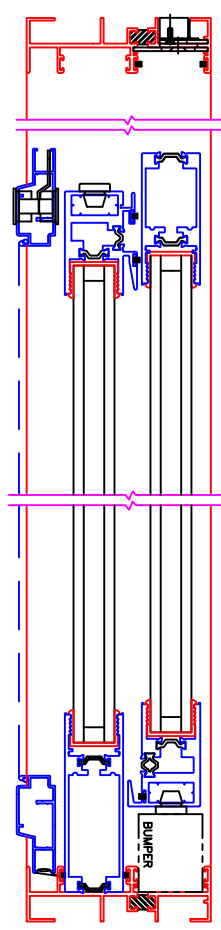

# SERIES 3000-T SLIDING DOOR

FIXED STILE OPTIONS SAMPLE SHEET

ORDER NO.:

ITEM NO.:

SCALE: NOT TO SCALE

SHOWN IN OPEN POSITION

FLUSH STACK

NARROW STILE 3073

NON-FLUSH STACK  
(EQUAL GLASS)

FLUSH STACK

ARCHETYPE NARROW 3773

NON-FLUSH STACK  
(EQUAL GLASS)

FLUSH STACK

ARCHETYPE STILE 3776

NON-FLUSH STACK  
(EQUAL GLASS)

- NOTES:
1. FLUSH STACK MAY INCLUDE EDGE PULL
  2. EQUAL GLASS DOES NOT REQUIRE EDGE PULL