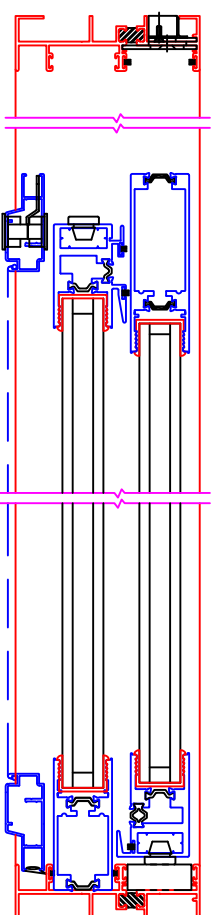

FIXED STILE OPTIONS (ARCHETYPE LOCKSTILE)
SERIES 3000-T SLIDING DOOR

DRAWING: DATE: 11 / 30 / 16

OPTIONS_FIXED_3000-T

SHOWN IN OPEN POSITION

FLUSH STACK

NARROW STYLE 3073

NON-FLUSH STACK
(EQUAL GLASS)

FLUSH STACK

ARCHETYPE NARROW 3773

NON-FLUSH STACK
(EQUAL GLASS)

FLUSH STACK

ARCHETYPE STILE 3776

NON-FLUSH STACK
(EQUAL GLASS)

NOTES:
1. FLUSH STACK MAY INCLUDE EDGE PULL
2. EQUAL GLASS DOES NOT REQUIRE EDGE PULL