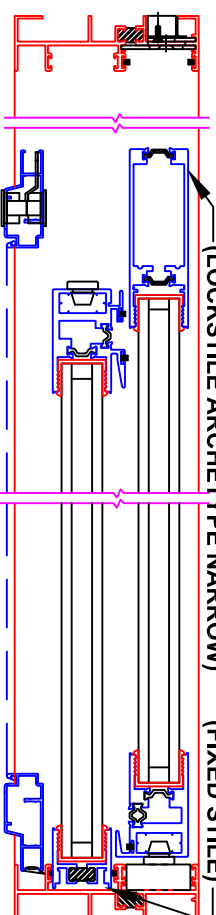

FIXED STILE OPTIONS (ARCHETYPE LOCKSTILE)
SERIES 3000-T SLIDING DOOR

DRAWING: DATE: 11 / 30 / 16

OPTIONS_FIXED_3000-T

SHOWN IN OPEN POSITION

FLUSH STACK

NARROW STYLE 3073

NON-FLUSH STACK
(EQUAL GLASS)

FLUSH STACK

ARCHETYPE NARROW 3773

NON-FLUSH STACK
(EQUAL GLASS)

FLUSH STACK

ARCHETYPE STILE 3776

NON-FLUSH STACK
(EQUAL GLASS)

NOTES:
1. FLUSH STACK MAY INCLUDE EDGE PULL
2. EQUAL GLASS DOES NOT REQUIRE EDGE PULL