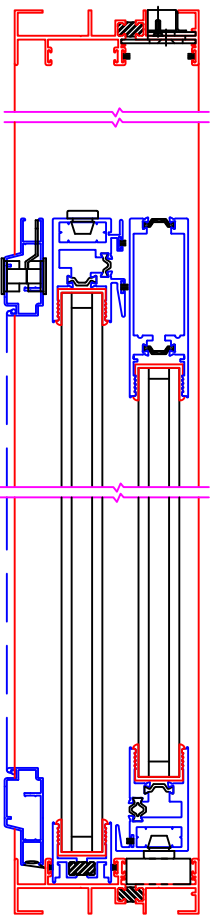

FIXED STILE OPTIONS (ARCHETYPE LOCKSTILE)
SERIES 3000-T SLIDING DOOR

DRAWING: DATE: 11 / 30 / 16

OPTIONS_FIXED_3000-T

SHOWN IN OPEN POSITION

FLUSH STACK

NARROW STYLE 3073

NON-FLUSH STACK
(EQUAL GLASS)

FLUSH STACK

ARCHETYPE NARROW 3773

NON-FLUSH STACK
(EQUAL GLASS)

FLUSH STACK

ARCHETYPE STILE 3776

NON-FLUSH STACK
(EQUAL GLASS)

NOTES:
1. FLUSH STACK MAY INCLUDE EDGE PULL
2. EQUAL GLASS DOES NOT REQUIRE EDGE PULL