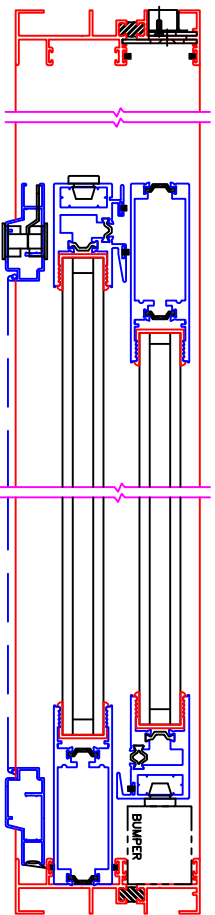

FIXED STILE OPTIONS (ARCHETYPE LOCKSTILE)
SERIES 3000-T SLIDING DOOR

DRAWING: DATE: 11 / 30 / 16

OPTIONS_FIXED_3000-T

SHOWN IN OPEN POSITION

FLUSH STACK

NARROW STYLE 3073

NON-FLUSH STACK
(EQUAL GLASS)

FLUSH STACK

ARCHETYPE NARROW 3773

NON-FLUSH STACK
(EQUAL GLASS)

FLUSH STACK

ARCHETYPE STILE 3776

NON-FLUSH STACK
(EQUAL GLASS)

NOTES:
1. FLUSH STACK MAY INCLUDE EDGE PULL
2. EQUAL GLASS DOES NOT REQUIRE EDGE PULL