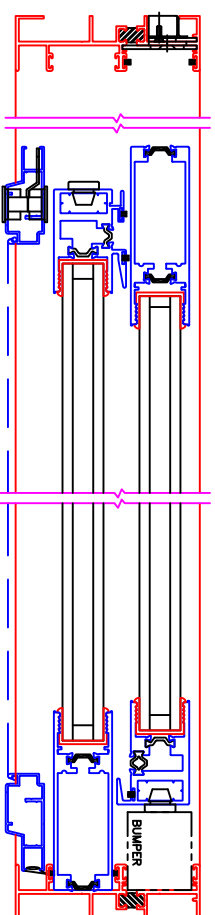

FIXED STILE OPTIONS (ARCHETYPE LOCKSTILE)
SERIES 3000-T SLIDING DOOR

DRAWING: DATE: 11 / 30 / 16

OPTIONS_FIXED_3000-T

SHOWN IN OPEN POSITION

FLUSH STACK

NARROW STYLE 3073

NON-FLUSH STACK
(EQUAL GLASS)

FLUSH STACK

ARCHETYPE NARROW 3773

NON-FLUSH STACK
(EQUAL GLASS)

FLUSH STACK

ARCHETYPE STILE 3776

NON-FLUSH STACK
(EQUAL GLASS)

NOTES:
1. FLUSH STACK MAY INCLUDE EDGE PULL
2. EQUAL GLASS DOES NOT REQUIRE EDGE PULL