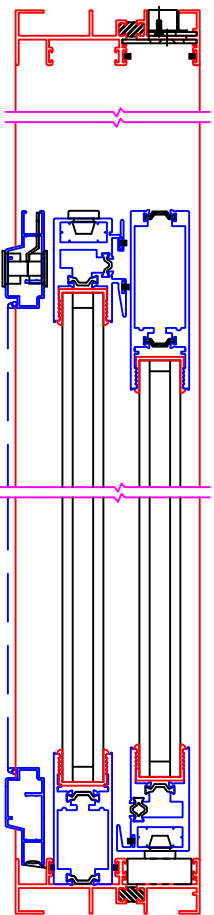

FIXED STILE OPTIONS (ARCHETYPE LOCKSTILE)
SERIES 3000-T SLIDING DOOR

DRAWING: DATE: 11 / 30 / 16

OPTIONS_FIXED_3000-T

SHOWN IN OPEN POSITION

FLUSH STACK

NARROW STYLE 3073

NON-FLUSH STACK
(EQUAL GLASS)

FLUSH STACK

ARCHETYPE NARROW 3773

NON-FLUSH STACK
(EQUAL GLASS)

FLUSH STACK

ARCHETYPE STILE 3776

NON-FLUSH STACK
(EQUAL GLASS)

NOTES:
1. FLUSH STACK MAY INCLUDE EDGE PULL
2. EQUAL GLASS DOES NOT REQUIRE EDGE PULL