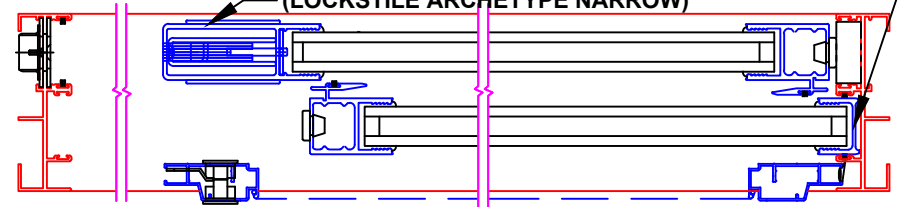

SHOWN IN OPEN POSITION

FLUSH STACK

NARROW STILE 3008

NON-FLUSH STACK
(EQUAL GLASS)

(LOCKSTILE ARCHETYPE NARROW)

(FIXED STILE)

FLUSH STACK

ARCHETYPE NARROW 3005

NON-FLUSH STACK
(EQUAL GLASS)

(LOCKSTILE ARCHETYPE NARROW)

(FIXED STILE)

FLUSH STACK

ARCHETYPE STILE 3767

NON-FLUSH STACK
(EQUAL GLASS)

(LOCKSTILE ARCHETYPE NARROW)

(FIXED STILE)

NOTES:

1. FLUSH STACK MAY INCLUDE EDGE PULL
2. EQUAL GLASS DOES NOT REQUIRE EDGE PULL