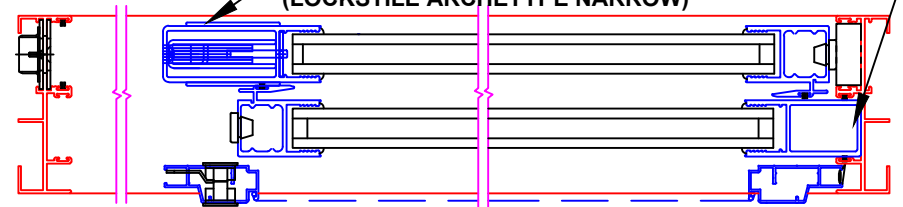

SHOWN IN OPEN POSITION

FLUSH STACK

NARROW STILE 3008

NON-FLUSH STACK
(EQUAL GLASS)

(LOCKSTILE ARCHETYPE NARROW)

(FIXED STILE)

FLUSH STACK

ARCHETYPE NARROW 3005

NON-FLUSH STACK
(EQUAL GLASS)

(LOCKSTILE ARCHETYPE NARROW)

(FIXED STILE)

FLUSH STACK

ARCHETYPE STILE 3767

NON-FLUSH STACK
(EQUAL GLASS)

(LOCKSTILE ARCHETYPE NARROW)

(FIXED STILE)

NOTES:

1. FLUSH STACK MAY INCLUDE EDGE PULL
2. EQUAL GLASS DOES NOT REQUIRE EDGE PULL