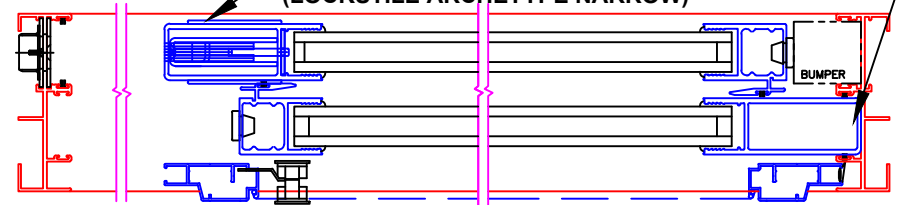

SHOWN IN OPEN POSITION

FLUSH STACK

NARROW STILE 3008

NON-FLUSH STACK
(EQUAL GLASS)

(LOCKSTILE ARCHETYPE NARROW)

(FIXED STILE)

FLUSH STACK

ARCHETYPE NARROW 3005

NON-FLUSH STACK
(EQUAL GLASS)

(LOCKSTILE ARCHETYPE NARROW)

(FIXED STILE)

FLUSH STACK

ARCHETYPE STILE 3767

NON-FLUSH STACK
(EQUAL GLASS)

(LOCKSTILE ARCHETYPE NARROW)

(FIXED STILE)

NOTES:

1. FLUSH STACK MAY INCLUDE EDGE PULL
2. EQUAL GLASS DOES NOT REQUIRE EDGE PULL