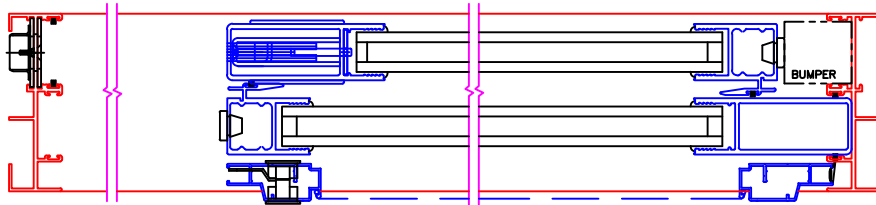

SHOWN IN OPEN POSITION

FLUSH STACK

NARROW STILE 3008

NON-FLUSH STACK
(EQUAL GLASS)

(LOCKSTILE ARCHETYPE NARROW)

(FIXED STILE)

FLUSH STACK

ARCHETYPE NARROW 3005

NON-FLUSH STACK
(EQUAL GLASS)

(LOCKSTILE ARCHETYPE NARROW)

(FIXED STILE)

FLUSH STACK

ARCHETYPE STILE 3767

NON-FLUSH STACK
(EQUAL GLASS)

(LOCKSTILE ARCHETYPE NARROW)

(FIXED STILE)

NOTES:

1. FLUSH STACK MAY INCLUDE EDGE PULL
2. EQUAL GLASS DOES NOT REQUIRE EDGE PULL