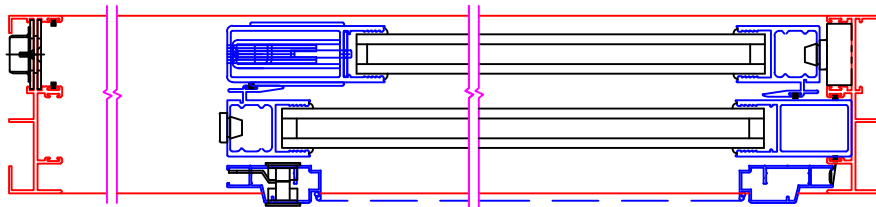

SHOWN IN OPEN POSITION

FLUSH STACK

NARROW STILE 3008

NON-FLUSH STACK
(EQUAL GLASS)

(LOCKSTILE ARCHETYPE NARROW)

(FIXED STILE)

FLUSH STACK

ARCHETYPE NARROW 3005

NON-FLUSH STACK
(EQUAL GLASS)

(LOCKSTILE ARCHETYPE NARROW)

(FIXED STILE)

FLUSH STACK

ARCHETYPE STILE 3767

NON-FLUSH STACK
(EQUAL GLASS)

(LOCKSTILE ARCHETYPE NARROW)

(FIXED STILE)

NOTES:

1. FLUSH STACK MAY INCLUDE EDGE PULL
2. EQUAL GLASS DOES NOT REQUIRE EDGE PULL