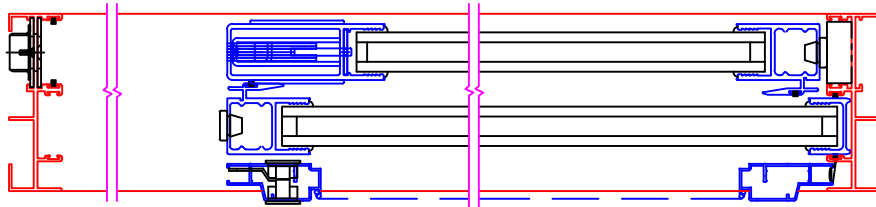

SHOWN IN OPEN POSITION

FLUSH STACK

NARROW STILE 3008

NON-FLUSH STACK
(EQUAL GLASS)

(LOCKSTILE ARCHETYPE NARROW)

(FIXED STILE)

FLUSH STACK

ARCHETYPE NARROW 3005

NON-FLUSH STACK
(EQUAL GLASS)

(LOCKSTILE ARCHETYPE NARROW)

(FIXED STILE)

FLUSH STACK

ARCHETYPE STILE 3767

NON-FLUSH STACK
(EQUAL GLASS)

(LOCKSTILE ARCHETYPE NARROW)

(FIXED STILE)

NOTES:

1. FLUSH STACK MAY INCLUDE EDGE PULL
2. EQUAL GLASS DOES NOT REQUIRE EDGE PULL