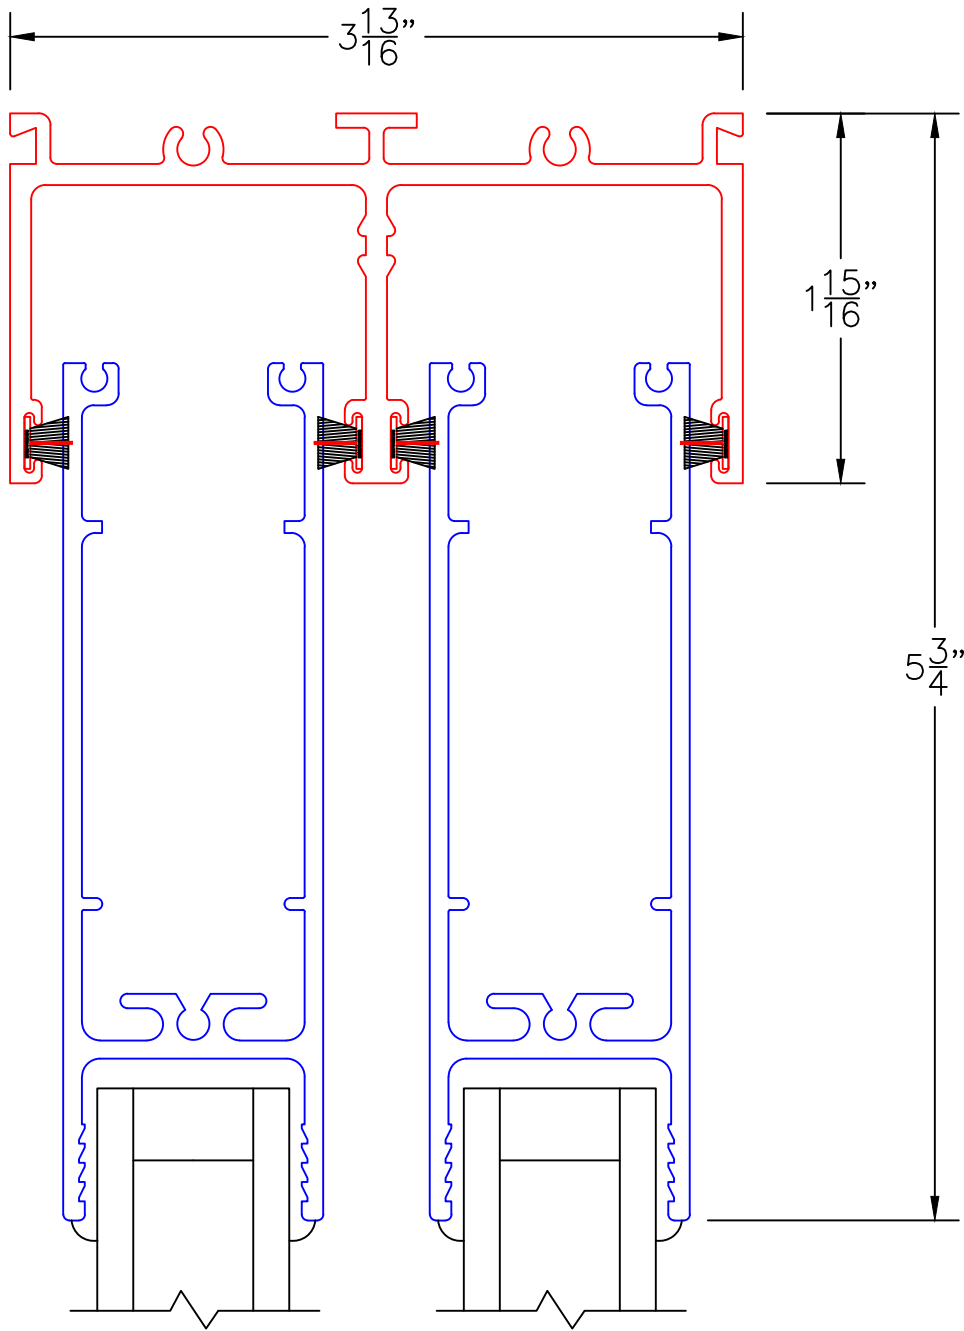

7

INTERLOCKER OPTIONS

FIXED STILE OPTIONS

GLASS PENETRATION: 11/16"

0 0.5 1
(USE RULER TO SCALE DIMENSIONS IN INCHES)
SCALE: FULL

1/2" FLUSH THRESHOLD
AND A2 ROLLER OPTIONS

1

LOW PROFILE TRACK
AND A2 ROLLER

0 0.5 1
(USE RULER TO SCALE DIMENSIONS IN INCHES)
SCALE: FULL

SINGLE GLAZE OPTION

2

SINGLE GLAZING AND
1.5" HIDDEN TRACK

SINGLE GLAZE
ADAPTER

EXTERIOR

6 ⁵/₁₆"

1 ¹/₂"

1" 1 ¹⁵/₁₆" 1 ¹/₈"
4 ¹/₁₆ SILL DEPTH"

0 0.5 1
(USE RULER TO SCALE DIMENSIONS IN INCHES)
SCALE: FULL

BOTTOM RAIL AS TOP
RAIL OPTION

3

TWO TRACK HEAD SHOWN

(USE RULER TO SCALE DIMENSIONS IN INCHES)

SCALE: 3/4

POCKET WALL OPTIONS

4

OPTIONAL POCKET JAMB
WITH HEAD BUMPERS

EXTERIOR

(USE RULER TO SCALE DIMENSIONS IN INCHES)

SCALE: FULL

POCKET WALL OPTIONS

5