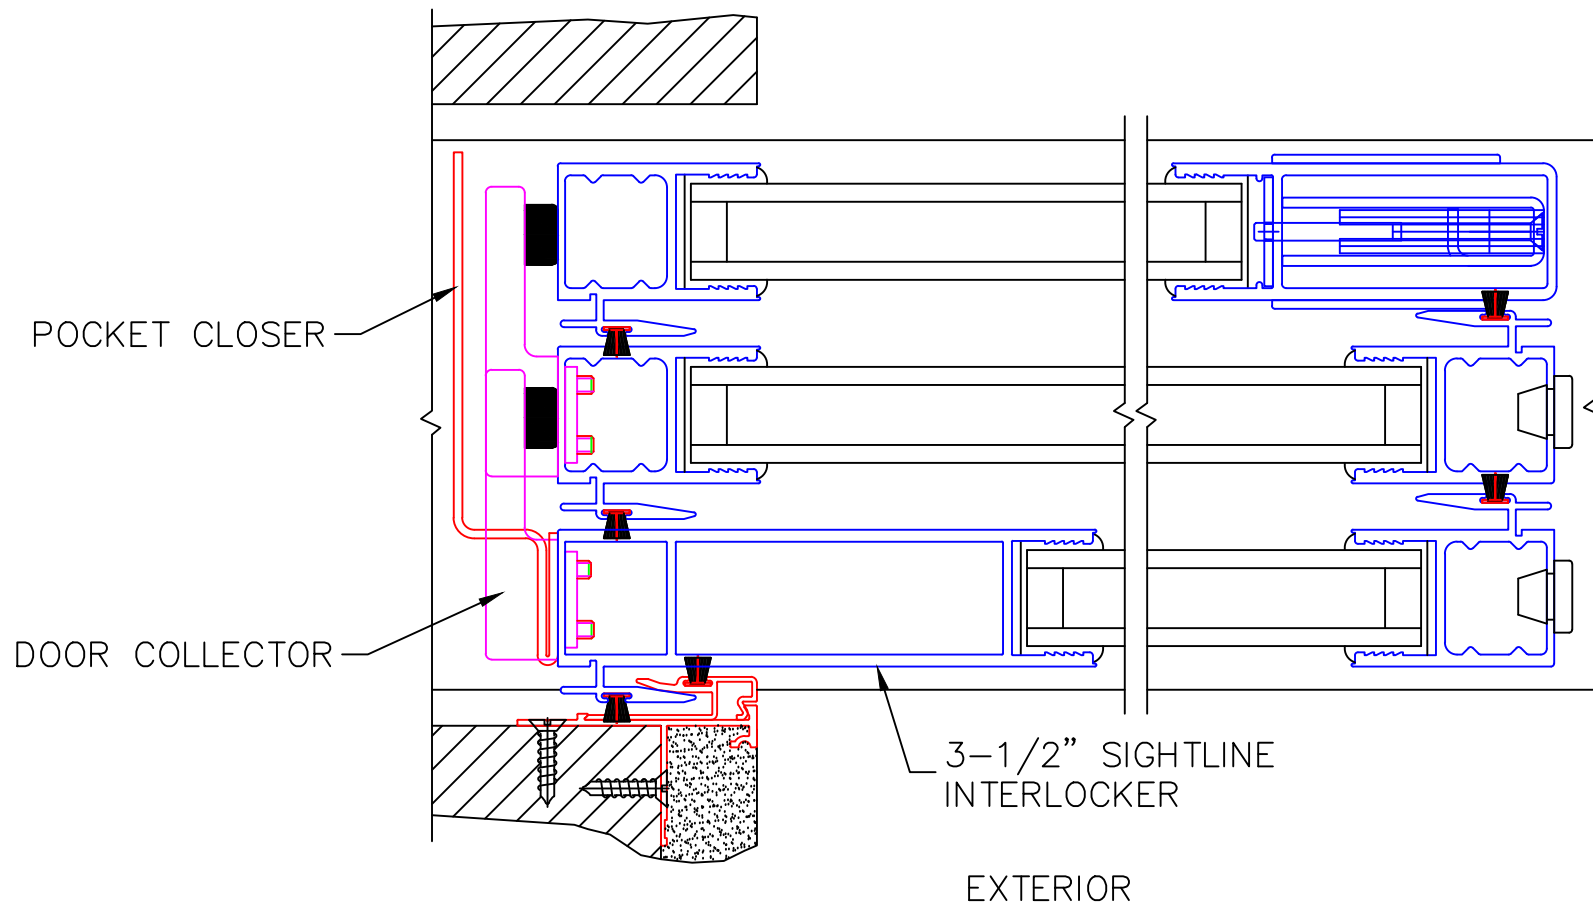

J-POST POCKET
INTERLOCKER

(USE RULER TO SCALE DIMENSIONS IN INCHES)

SCALE: FULL

POCKET WALL OPTIONS

6

L-TYPE POCKET
INTERLOCKER

0 0.5 1
(USE RULER TO SCALE DIMENSIONS IN INCHES)
SCALE: FULL

POCKET WALL OPTIONS

7

2-1/2" POCKET
SIGHTLINE INTERLOCKER

(USE RULER TO SCALE DIMENSIONS IN INCHES)

SCALE: HALF

DOOR COLLECTOR OPTION

8

DOOR COLLECTOR W/ POCKET CLOSER

0 0.5 1
(USE RULER TO SCALE DIMENSIONS IN INCHES)
SCALE: FULL

HIGH PERFORMANCE
INTERLOCKERS

9

HP INTERLOCKERS
(ONE SIDE-STD)

EXTERIOR

0 0.5 1
(USE RULER TO SCALE DIMENSIONS IN INCHES)
SCALE: FULL

HIGH PERFORMANCE
INTERLOCKERS

9A

HP INTERLOCKERS
(BOTH SIDES)