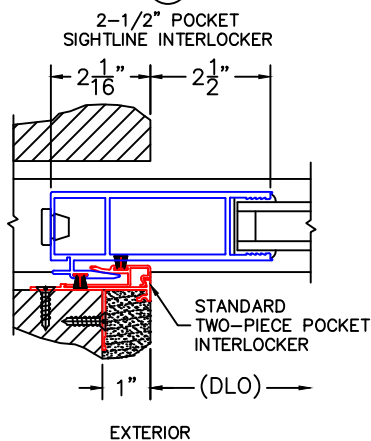

(USE RULER TO SCALE DIMENSIONS IN INCHES)
SCALE: 1/4"

1/2" FLUSH THRESHOLD AND A2 ROLLER

OPTIONS AND UPGRADES

SINGLE GLAZE AND 1.5" HIDDEN TRACK

BOTTOM RAIL USED AS TOP RAIL

POCKET WALL OPTION

DOOR COLLECTOR OPTION

7

INTERLOCKER OPTIONS

FIXED STILE OPTIONS

GLASS PENETRATION: 11/16"

0 0.5 1
(USE RULER TO SCALE DIMENSIONS IN INCHES)
SCALE: FULL

1/2" FLUSH THRESHOLD
AND A2 ROLLER OPTIONS

1

LOW PROFILE TRACK
AND A2 ROLLER

0 0.5 1
(USE RULER TO SCALE DIMENSIONS IN INCHES)
SCALE: FULL

SINGLE GLAZE OPTION

2

SINGLE GLAZING AND
1.5" HIDDEN TRACK

SINGLE GLAZE
ADAPTER

EXTERIOR

6 ⁵/₁₆"

1 ¹/₂"

1" 1 ¹⁵/₁₆" 1 ¹/₈"
4 ¹/₁₆ SILL DEPTH"

0 0.5 1
(USE RULER TO SCALE DIMENSIONS IN INCHES)
SCALE: FULL

BOTTOM RAIL AS TOP
RAIL OPTION

3

TWO TRACK HEAD SHOWN

(USE RULER TO SCALE DIMENSIONS IN INCHES)

SCALE: 3/4