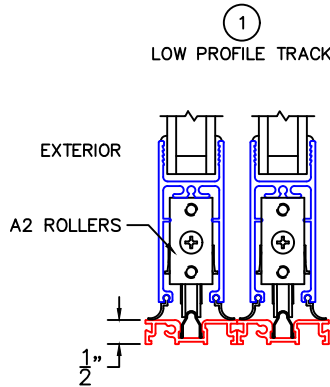

(USE RULER TO SCALE DIMENSIONS IN INCHES)
SCALE: 1/4"

1/2" FLUSH THRESHOLD AND A2 ROLLER

OPTIONS AND UPGRADES

SINGLE GLAZE AND 1.5" HIDDEN TRACK

BOTTOM RAIL USED AS TOP RAIL

POCKET WALL OPTION

DOOR COLLECTOR OPTION

7

INTERLOCKER OPTIONS

FIXED STILE OPTIONS

GLASS PENETRATION: 11/16"

0 0.5 1
(USE RULER TO SCALE DIMENSIONS IN INCHES)
SCALE: FULL

1/2" FLUSH THRESHOLD
AND A2 ROLLER OPTIONS

1

LOW PROFILE TRACK
AND A2 ROLLER

0 0.5 1
(USE RULER TO SCALE DIMENSIONS IN INCHES)
SCALE: FULL

SINGLE GLAZE OPTION

2

SINGLE GLAZING AND
1.5" HIDDEN TRACK

SINGLE GLAZE
ADAPTER

EXTERIOR

6 ⁵/₁₆"

1 ¹/₂"

1" 1 ¹⁵/₁₆" 1 ¹/₈"
4 ¹/₁₆ SILL DEPTH"

0 0.5 1
(USE RULER TO SCALE DIMENSIONS IN INCHES)
SCALE: FULL

BOTTOM RAIL AS TOP
RAIL OPTION

3

TWO TRACK HEAD SHOWN

(USE RULER TO SCALE DIMENSIONS IN INCHES)

SCALE: 3/4