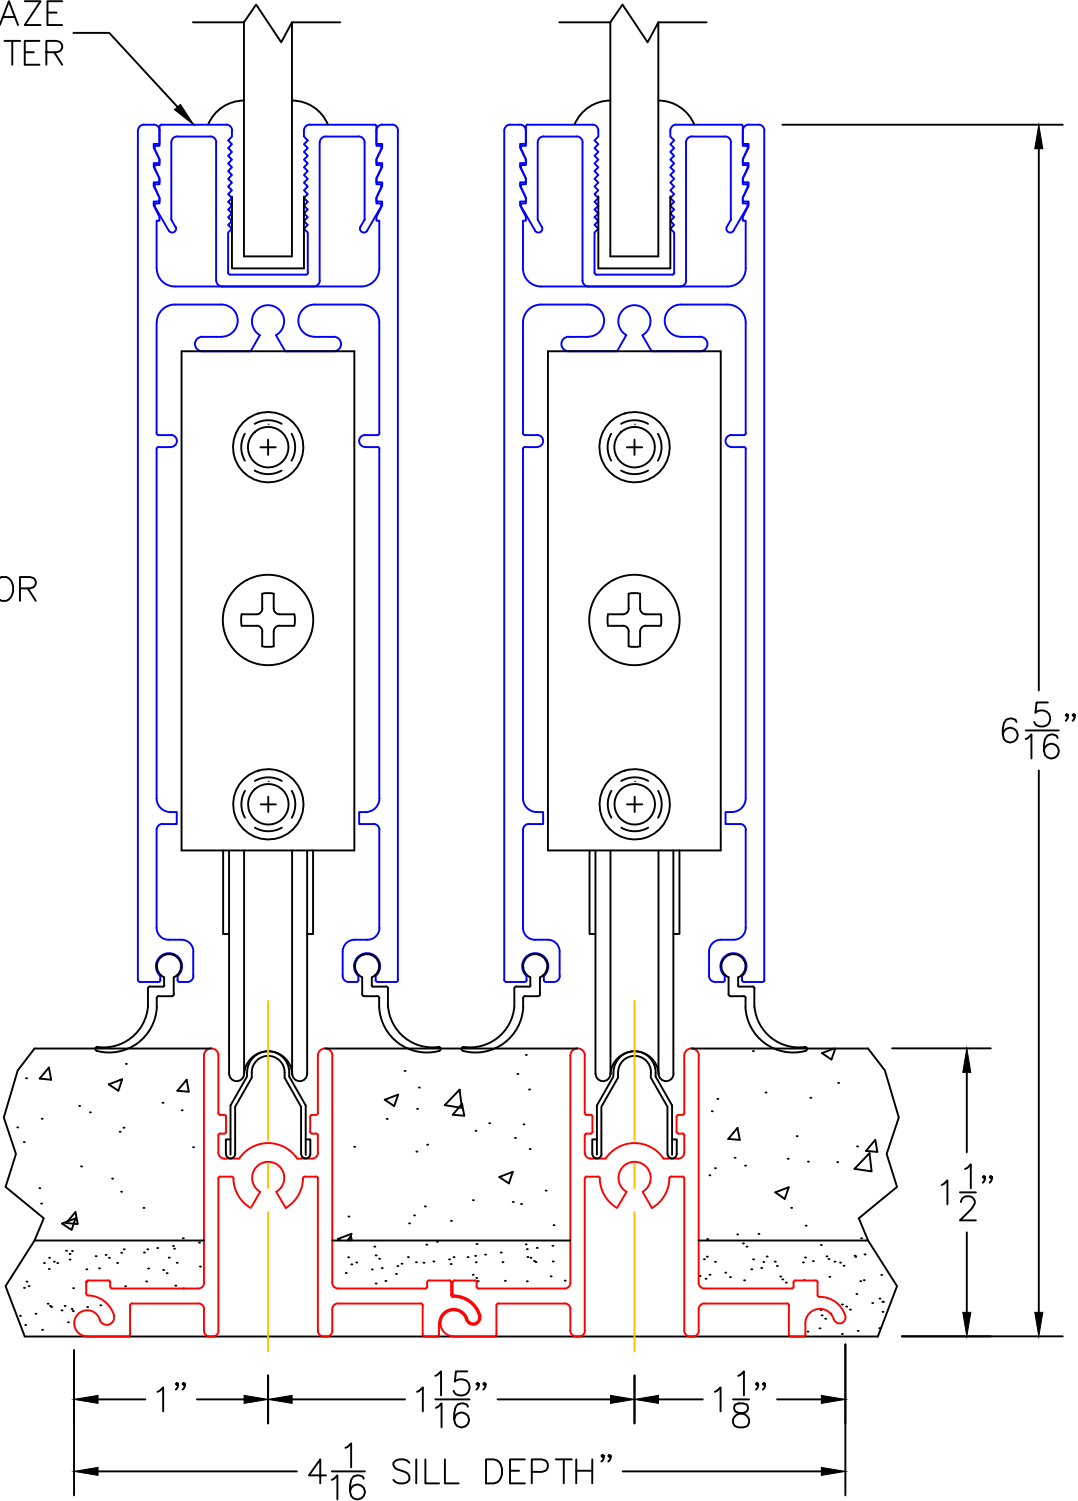

7

INTERLOCKER OPTIONS

FIXED STILE OPTIONS

GLASS PENETRATION: 11/16"

0 0.5 1
(USE RULER TO SCALE DIMENSIONS IN INCHES)
SCALE: FULL

1/2" FLUSH THRESHOLD
AND A2 ROLLER OPTIONS

1

LOW PROFILE TRACK
AND A2 ROLLER

0 0.5 1
(USE RULER TO SCALE DIMENSIONS IN INCHES)
SCALE: FULL

SINGLE GLAZE OPTION

2

SINGLE GLAZING AND
1.5" HIDDEN TRACK

SINGLE GLAZE
ADAPTER

EXTERIOR

6 ⁵/₁₆"

1 ¹/₂"

1" 1 ¹⁵/₁₆" 1 ¹/₈"
4 ¹/₁₆ SILL DEPTH"

0 0.5 1
(USE RULER TO SCALE DIMENSIONS IN INCHES)
SCALE: FULL

BOTTOM RAIL AS TOP
RAIL OPTION

3

TWO TRACK HEAD SHOWN

(USE RULER TO SCALE DIMENSIONS IN INCHES)

SCALE: 3/4

POCKET WALL OPTIONS

4

OPTIONAL POCKET JAMB
WITH HEAD BUMPERS

EXTERIOR

(USE RULER TO SCALE DIMENSIONS IN INCHES)

SCALE: FULL

POCKET WALL OPTIONS

5