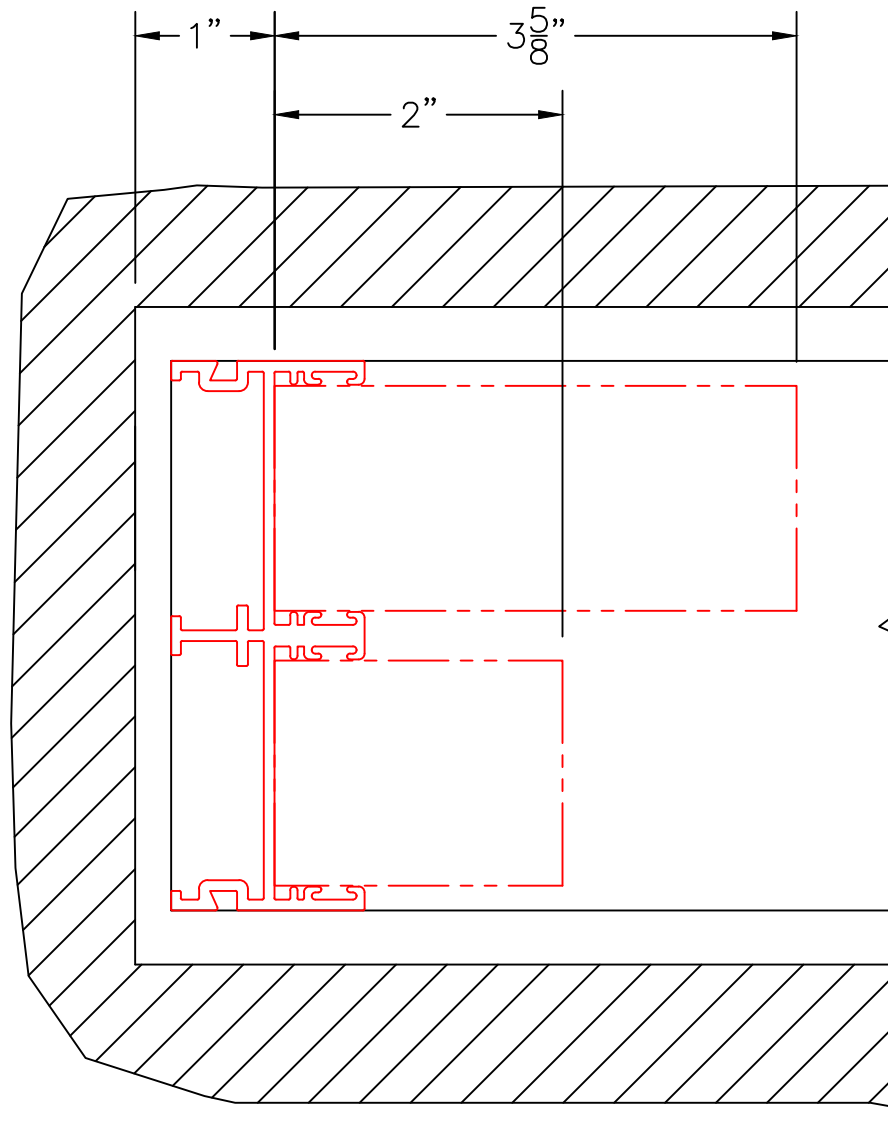

7

INTERLOCKER OPTIONS

FIXED STILE OPTIONS

GLASS PENETRATION: 11/16"

0 0.5 1
(USE RULER TO SCALE DIMENSIONS IN INCHES)
SCALE: FULL

1/2" FLUSH THRESHOLD
AND A2 ROLLER OPTIONS

1

LOW PROFILE TRACK
AND A2 ROLLER

0 0.5 1
(USE RULER TO SCALE DIMENSIONS IN INCHES)
SCALE: FULL

SINGLE GLAZE OPTION

2

SINGLE GLAZING AND
1.5" HIDDEN TRACK

SINGLE GLAZE
ADAPTER

EXTERIOR

6 ⁵/₁₆"

1 ¹/₂"

1" 1 ¹⁵/₁₆" 1 ¹/₈"
4 ¹/₁₆ SILL DEPTH"

0 0.5 1
(USE RULER TO SCALE DIMENSIONS IN INCHES)
SCALE: FULL

BOTTOM RAIL AS TOP
RAIL OPTION

3

TWO TRACK HEAD SHOWN

(USE RULER TO SCALE DIMENSIONS IN INCHES)

SCALE: 3/4

POCKET WALL OPTIONS

4

OPTIONAL POCKET JAMB
WITH HEAD BUMPERS

EXTERIOR

(USE RULER TO SCALE DIMENSIONS IN INCHES)

SCALE: FULL

POCKET WALL OPTIONS

5