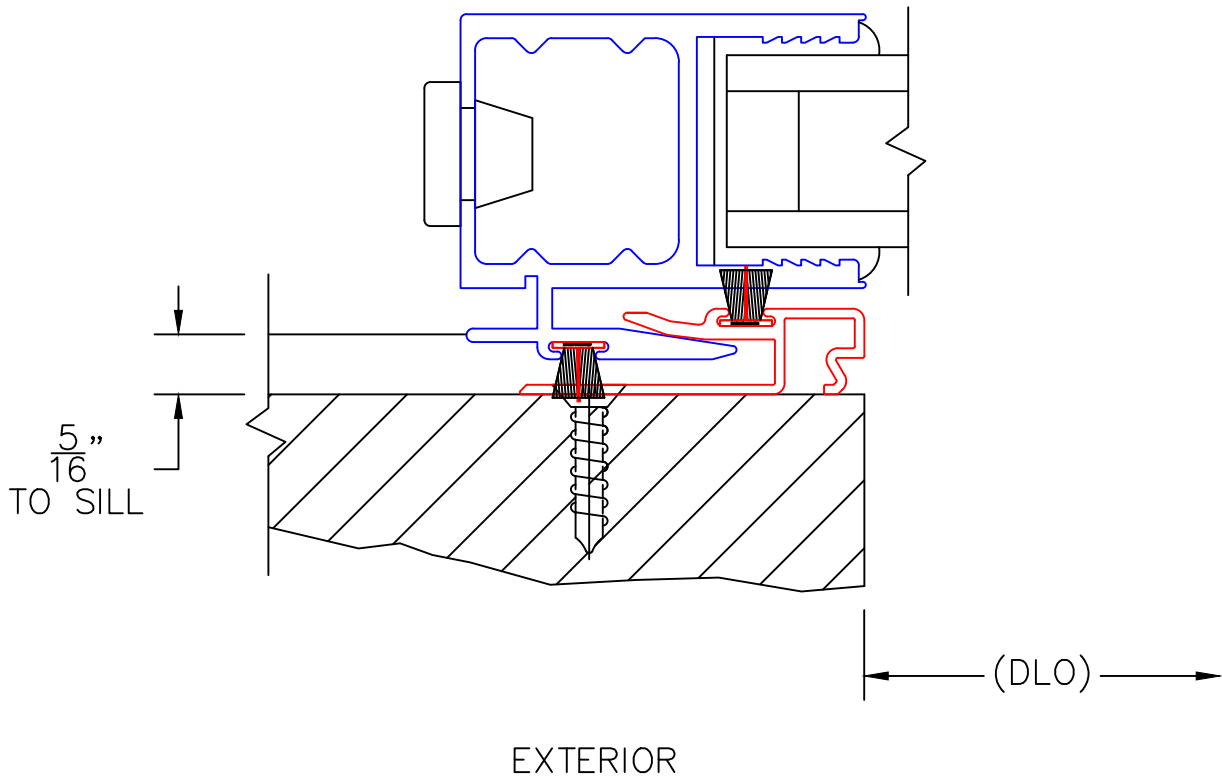

1" 1 ¹⁵/₁₆" 1 ¹/₈"
4 ¹/₁₆ SILL DEPTH"

0 0.5 1
(USE RULER TO SCALE DIMENSIONS IN INCHES)
SCALE: FULL

BOTTOM RAIL AS TOP
RAIL OPTION

3

TWO TRACK HEAD SHOWN

(USE RULER TO SCALE DIMENSIONS IN INCHES)

SCALE: 3/4

POCKET WALL OPTIONS

4

OPTIONAL POCKET JAMB
WITH HEAD BUMPERS

EXTERIOR

(USE RULER TO SCALE DIMENSIONS IN INCHES)

SCALE: FULL

POCKET WALL OPTIONS

5

J-POST POCKET
INTERLOCKER

(USE RULER TO SCALE DIMENSIONS IN INCHES)

SCALE: FULL

POCKET WALL OPTIONS

6

L-TYPE POCKET
INTERLOCKER

0 0.5 1
(USE RULER TO SCALE DIMENSIONS IN INCHES)
SCALE: FULL

POCKET WALL OPTIONS