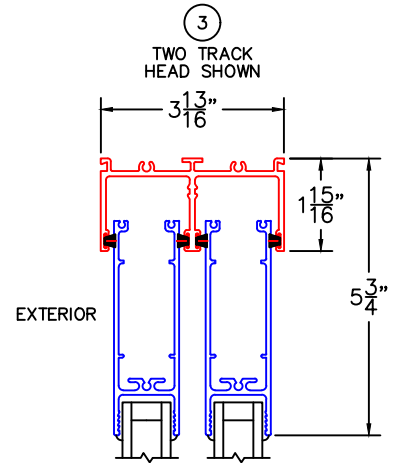

(USE RULER TO SCALE DIMENSIONS IN INCHES)
SCALE: 1/4"

1/2" FLUSH THRESHOLD AND A2 ROLLER

OPTIONS AND UPGRADES

SINGLE GLAZE AND 1.5" HIDDEN TRACK

BOTTOM RAIL USED AS TOP RAIL

POCKET WALL OPTION

DOOR COLLECTOR OPTION

7

INTERLOCKER OPTIONS

FIXED STILE OPTIONS

GLASS PENETRATION: 11/16"

0 0.5 1
(USE RULER TO SCALE DIMENSIONS IN INCHES)
SCALE: FULL

1/2" FLUSH THRESHOLD
AND A2 ROLLER OPTIONS

1

LOW PROFILE TRACK
AND A2 ROLLER

0 0.5 1
(USE RULER TO SCALE DIMENSIONS IN INCHES)
SCALE: FULL

SINGLE GLAZE OPTION

2

SINGLE GLAZING AND
1.5" HIDDEN TRACK

SINGLE GLAZE
ADAPTER

EXTERIOR

6 ⁵/₁₆"

1 ¹/₂"

1" 1 ¹⁵/₁₆" 1 ¹/₈"
4 ¹/₁₆ SILL DEPTH"

0 0.5 1
(USE RULER TO SCALE DIMENSIONS IN INCHES)
SCALE: FULL

BOTTOM RAIL AS TOP
RAIL OPTION

3

TWO TRACK HEAD SHOWN

(USE RULER TO SCALE DIMENSIONS IN INCHES)

SCALE: 3/4