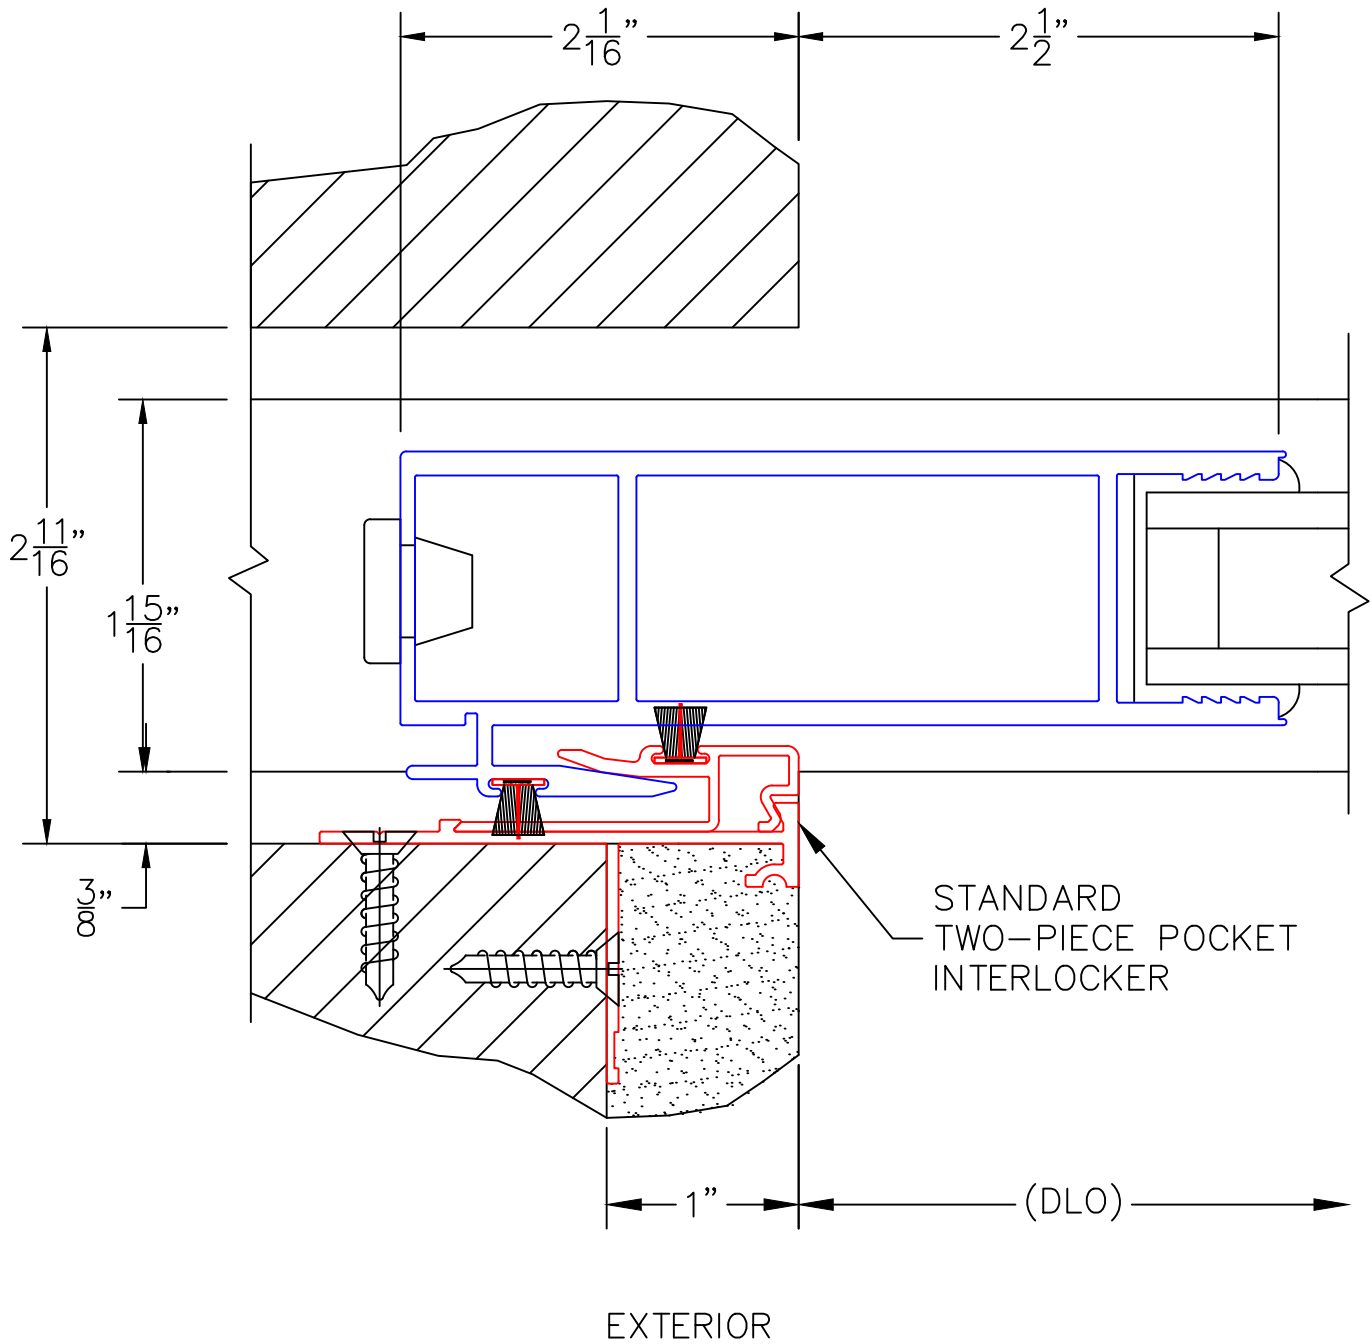

POCKET WALL OPTIONS

4

OPTIONAL POCKET JAMB
WITH HEAD BUMPERS

EXTERIOR

(USE RULER TO SCALE DIMENSIONS IN INCHES)

SCALE: FULL

POCKET WALL OPTIONS

5

J-POST POCKET
INTERLOCKER

(USE RULER TO SCALE DIMENSIONS IN INCHES)

SCALE: FULL

POCKET WALL OPTIONS

6

L-TYPE POCKET
INTERLOCKER

0 0.5 1
(USE RULER TO SCALE DIMENSIONS IN INCHES)
SCALE: FULL

POCKET WALL OPTIONS

7

2-1/2" POCKET
SIGHTLINE INTERLOCKER

(USE RULER TO SCALE DIMENSIONS IN INCHES)

SCALE: HALF

DOOR COLLECTOR OPTION

8

DOOR COLLECTOR W/ POCKET CLOSER

0 0.5 1
(USE RULER TO SCALE DIMENSIONS IN INCHES)
SCALE: FULL