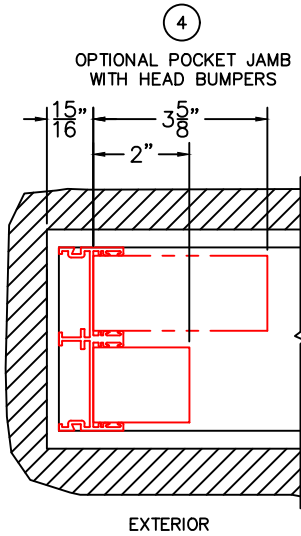

(USE RULER TO SCALE DIMENSIONS IN INCHES)
SCALE: 1/4"

1/2" FLUSH THRESHOLD AND A2 ROLLER

OPTIONS AND UPGRADES

SINGLE GLAZE AND 1.5" HIDDEN TRACK

BOTTOM RAIL USED AS TOP RAIL

POCKET WALL OPTION

DOOR COLLECTOR OPTION

7

INTERLOCKER OPTIONS

FIXED STILE OPTIONS

GLASS PENETRATION: 11/16"

0 0.5 1
(USE RULER TO SCALE DIMENSIONS IN INCHES)
SCALE: FULL

1/2" FLUSH THRESHOLD
AND A2 ROLLER OPTIONS

1

LOW PROFILE TRACK
AND A2 ROLLER

0 0.5 1
(USE RULER TO SCALE DIMENSIONS IN INCHES)
SCALE: FULL

SINGLE GLAZE OPTION

2

SINGLE GLAZING AND
1.5" HIDDEN TRACK

SINGLE GLAZE
ADAPTER

EXTERIOR

6 ⁵/₁₆"

1 ¹/₂"

1" 1 ¹⁵/₁₆" 1 ¹/₈"
4 ¹/₁₆ SILL DEPTH"

0 0.5 1
(USE RULER TO SCALE DIMENSIONS IN INCHES)
SCALE: FULL

BOTTOM RAIL AS TOP
RAIL OPTION

3

TWO TRACK HEAD SHOWN

(USE RULER TO SCALE DIMENSIONS IN INCHES)

SCALE: 3/4