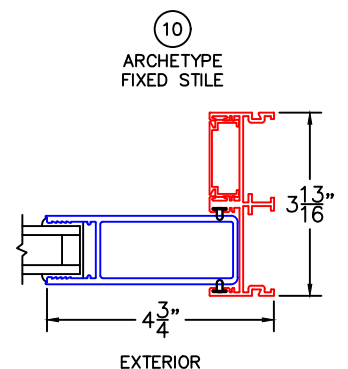

(USE RULER TO SCALE DIMENSIONS IN INCHES)
SCALE: 1/4"

1/2" FLUSH THRESHOLD AND A2 ROLLER

OPTIONS AND UPGRADES

SINGLE GLAZE AND 1.5" HIDDEN TRACK

BOTTOM RAIL USED AS TOP RAIL

POCKET WALL OPTION

DOOR COLLECTOR OPTION

7

INTERLOCKER OPTIONS

FIXED STILE OPTIONS

GLASS PENETRATION: 11/16"

0 0.5 1
(USE RULER TO SCALE DIMENSIONS IN INCHES)
SCALE: FULL

1/2" FLUSH THRESHOLD
AND A2 ROLLER OPTIONS

1

LOW PROFILE TRACK
AND A2 ROLLER

0 0.5 1
(USE RULER TO SCALE DIMENSIONS IN INCHES)
SCALE: FULL

SINGLE GLAZE OPTION

2

SINGLE GLAZING AND
1.5" HIDDEN TRACK

SINGLE GLAZE
ADAPTER

EXTERIOR

6 ⁵/₁₆"

1 ¹/₂"

1" 1 ¹⁵/₁₆" 1 ¹/₈"
4 ¹/₁₆ SILL DEPTH"

0 0.5 1
(USE RULER TO SCALE DIMENSIONS IN INCHES)
SCALE: FULL

BOTTOM RAIL AS TOP
RAIL OPTION

3

TWO TRACK HEAD SHOWN

(USE RULER TO SCALE DIMENSIONS IN INCHES)

SCALE: 3/4