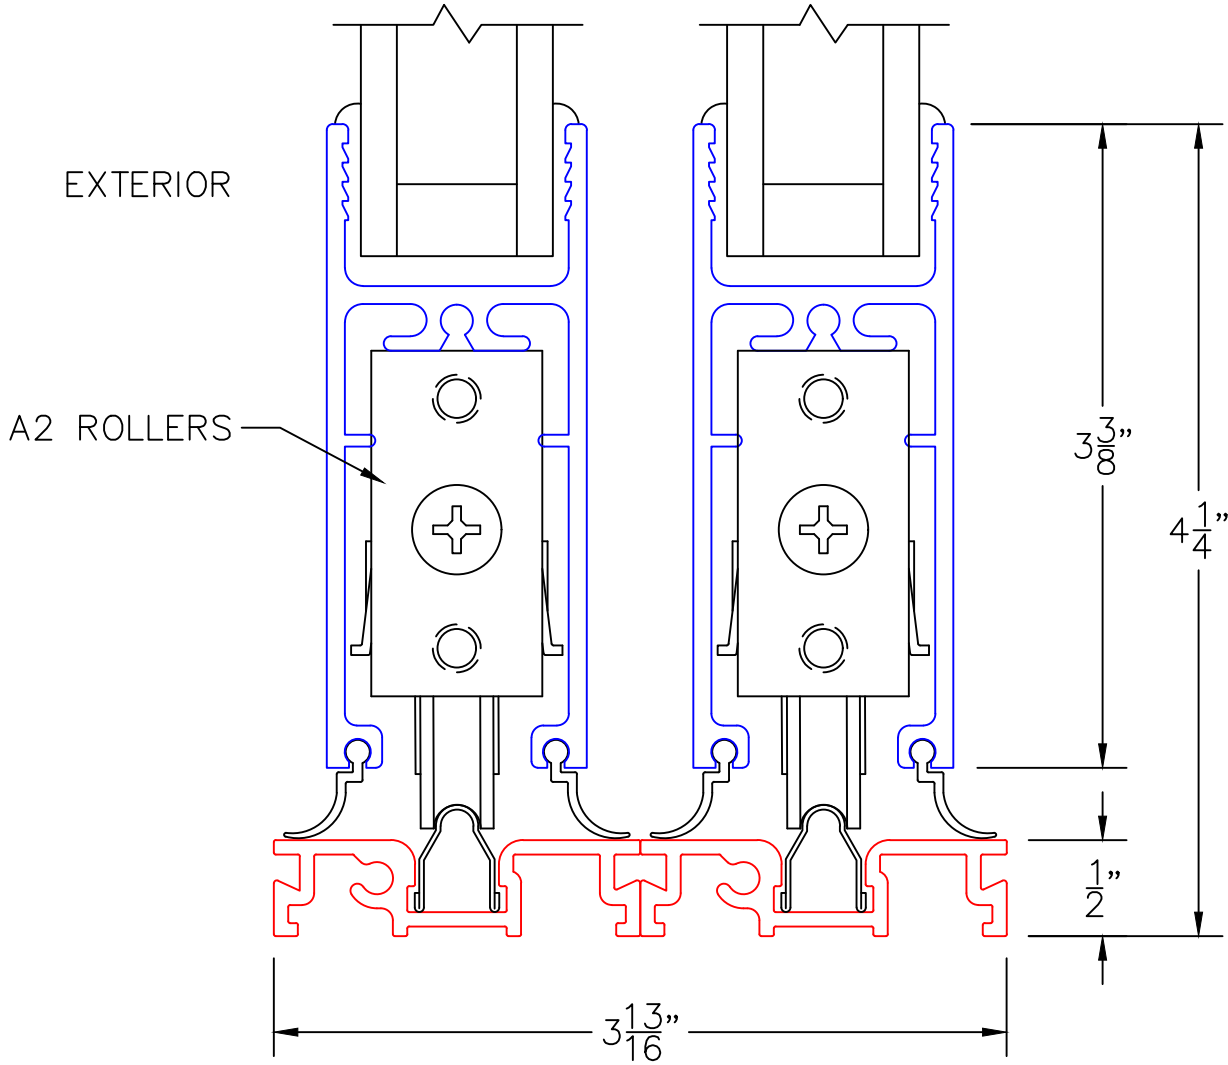

(USE RULER TO SCALE DIMENSIONS IN INCHES)
SCALE: 1/4"

1/2" FLUSH THRESHOLD AND A2 ROLLER

OPTIONS AND UPGRADES

SINGLE GLAZE AND 1.5" HIDDEN TRACK

BOTTOM RAIL USED AS TOP RAIL

POCKET WALL OPTION

DOOR COLLECTOR OPTION

7

INTERLOCKER OPTIONS

FIXED STILE OPTIONS

GLASS PENETRATION: 11/16"

0 0.5 1
(USE RULER TO SCALE DIMENSIONS IN INCHES)
SCALE: FULL

1/2" FLUSH THRESHOLD
AND A2 ROLLER OPTIONS

1

LOW PROFILE TRACK
AND A2 ROLLER

0 0.5 1
(USE RULER TO SCALE DIMENSIONS IN INCHES)
SCALE: FULL

SINGLE GLAZE OPTION

2

SINGLE GLAZING AND
1.5" HIDDEN TRACK

SINGLE GLAZE
ADAPTER

EXTERIOR

6 ⁵/₁₆"

1 ¹/₂"

1" 1 ¹⁵/₁₆" 1 ¹/₈"
4 ¹/₁₆ SILL DEPTH"

0 0.5 1
(USE RULER TO SCALE DIMENSIONS IN INCHES)
SCALE: FULL

BOTTOM RAIL AS TOP
RAIL OPTION

3

TWO TRACK HEAD SHOWN

(USE RULER TO SCALE DIMENSIONS IN INCHES)

SCALE: 3/4