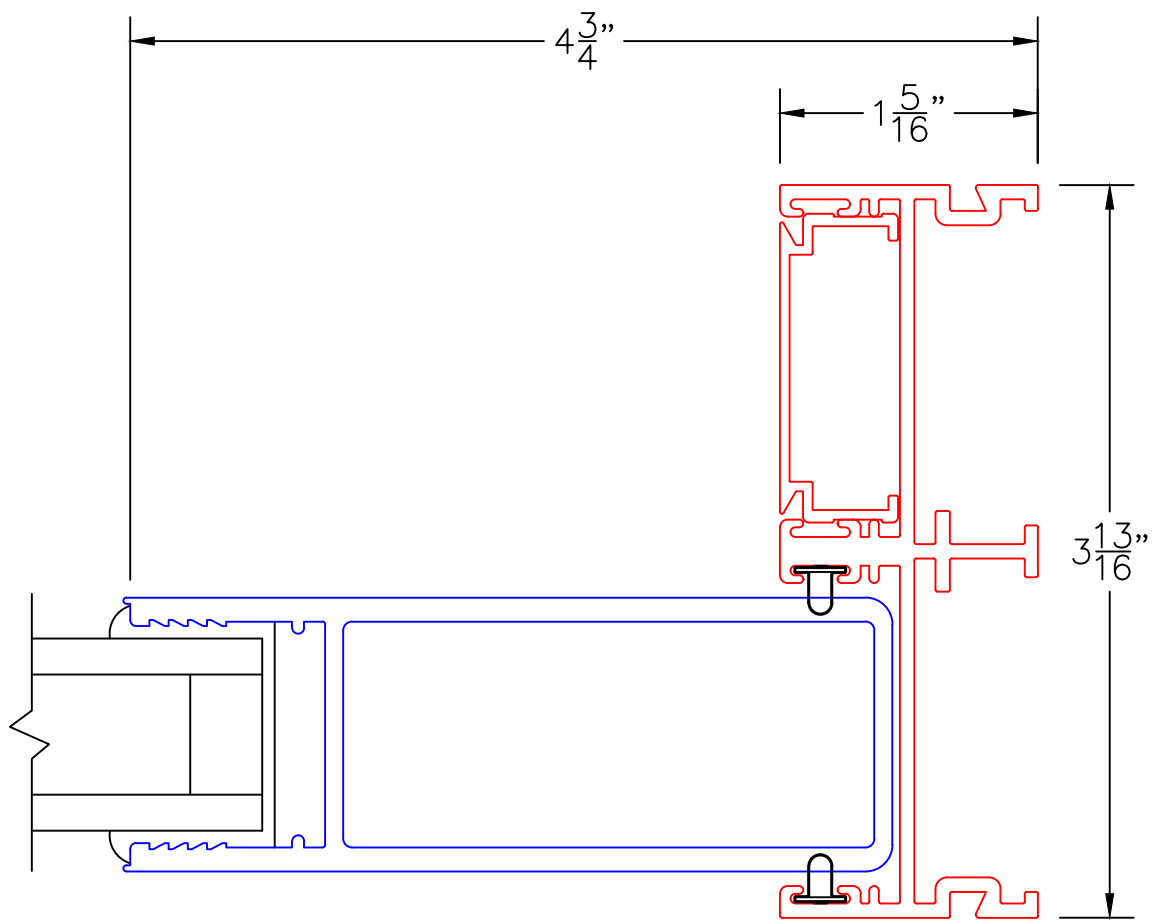

1" 1 ¹⁵/₁₆" 1 ¹/₈"
4 ¹/₁₆ SILL DEPTH"

0 0.5 1
(USE RULER TO SCALE DIMENSIONS IN INCHES)
SCALE: FULL

BOTTOM RAIL AS TOP
RAIL OPTION

3

TWO TRACK HEAD SHOWN

(USE RULER TO SCALE DIMENSIONS IN INCHES)

SCALE: 3/4

HIGH PERFORMANCE
INTERLOCKERS

9

HP INTERLOCKERS
(ONE SIDE-STD)

EXTERIOR

0 0.5 1
(USE RULER TO SCALE DIMENSIONS IN INCHES)
SCALE: FULL

HIGH PERFORMANCE
INTERLOCKERS

9A

HP INTERLOCKERS
(BOTH SIDES)

EXTERIOR

(USE RULER TO SCALE DIMENSIONS IN INCHES)

SCALE: FULL

FIXED STILE OPTIONS

10

ARCHETYPE
FIXED STILE

EXTERIOR