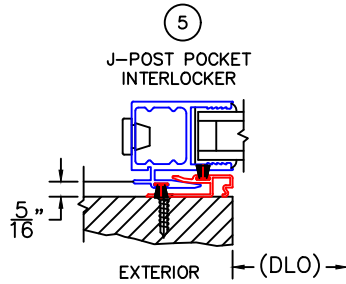

(USE RULER TO SCALE DIMENSIONS IN INCHES)
SCALE: 1/4"

1/2" FLUSH THRESHOLD AND A2 ROLLER

OPTIONS AND UPGRADES

SINGLE GLAZE AND 1.5" HIDDEN TRACK

BOTTOM RAIL USED AS TOP RAIL

POCKET WALL OPTION

DOOR COLLECTOR OPTION

7

INTERLOCKER OPTIONS

FIXED STILE OPTIONS

GLASS PENETRATION: 11/16"

0 0.5 1
(USE RULER TO SCALE DIMENSIONS IN INCHES)
SCALE: FULL

1/2" FLUSH THRESHOLD
AND A2 ROLLER OPTIONS

1

LOW PROFILE TRACK
AND A2 ROLLER

0 0.5 1
(USE RULER TO SCALE DIMENSIONS IN INCHES)
SCALE: FULL

SINGLE GLAZE OPTION

2

SINGLE GLAZING AND
1.5" HIDDEN TRACK

SINGLE GLAZE
ADAPTER

EXTERIOR

6 ⁵/₁₆"

1 ¹/₂"

1" 1 ¹⁵/₁₆" 1 ¹/₈"
4 ¹/₁₆ SILL DEPTH"

0 0.5 1
(USE RULER TO SCALE DIMENSIONS IN INCHES)
SCALE: FULL

BOTTOM RAIL AS TOP
RAIL OPTION

3

TWO TRACK HEAD SHOWN

(USE RULER TO SCALE DIMENSIONS IN INCHES)

SCALE: 3/4