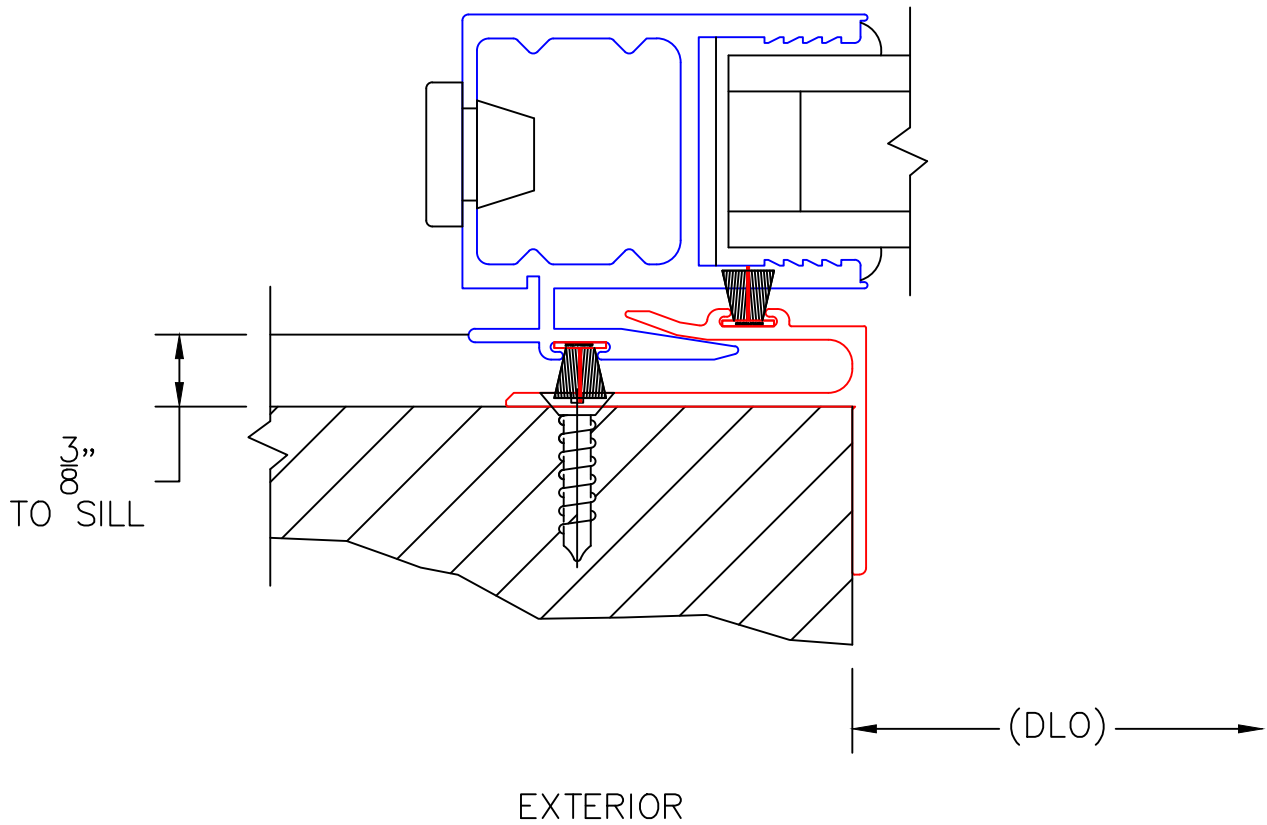

POCKET WALL OPTIONS

4

OPTIONAL POCKET JAMB
WITH HEAD BUMPERS

EXTERIOR

(USE RULER TO SCALE DIMENSIONS IN INCHES)

SCALE: FULL

POCKET WALL OPTIONS

5

J-POST POCKET
INTERLOCKER

(USE RULER TO SCALE DIMENSIONS IN INCHES)

SCALE: FULL

POCKET WALL OPTIONS

6

L-TYPE POCKET
INTERLOCKER

0 0.5 1
(USE RULER TO SCALE DIMENSIONS IN INCHES)
SCALE: FULL

POCKET WALL OPTIONS

7

2-1/2" POCKET
SIGHTLINE INTERLOCKER

(USE RULER TO SCALE DIMENSIONS IN INCHES)

SCALE: HALF

DOOR COLLECTOR OPTION

8

DOOR COLLECTOR W/ POCKET CLOSER

0 0.5 1
(USE RULER TO SCALE DIMENSIONS IN INCHES)
SCALE: FULL