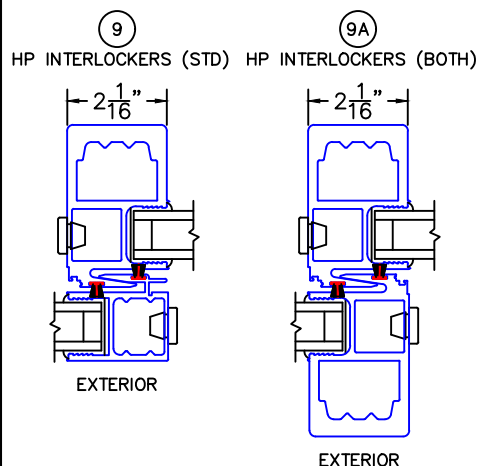

(USE RULER TO SCALE DIMENSIONS IN INCHES)
SCALE: 1/4"

1/2" FLUSH THRESHOLD AND A2 ROLLER

OPTIONS AND UPGRADES

SINGLE GLAZE AND 1.5" HIDDEN TRACK

BOTTOM RAIL USED AS TOP RAIL

POCKET WALL OPTION

DOOR COLLECTOR OPTION

7

INTERLOCKER OPTIONS

FIXED STILE OPTIONS

GLASS PENETRATION: 11/16"

0 0.5 1
(USE RULER TO SCALE DIMENSIONS IN INCHES)
SCALE: FULL

1/2" FLUSH THRESHOLD
AND A2 ROLLER OPTIONS

1

LOW PROFILE TRACK
AND A2 ROLLER

0 0.5 1
(USE RULER TO SCALE DIMENSIONS IN INCHES)
SCALE: FULL

SINGLE GLAZE OPTION

2

SINGLE GLAZING AND
1.5" HIDDEN TRACK

SINGLE GLAZE
ADAPTER

EXTERIOR

6 ⁵/₁₆"

1 ¹/₂"

1" 1 ¹⁵/₁₆" 1 ¹/₈"
4 ¹/₁₆ SILL DEPTH"

0 0.5 1
(USE RULER TO SCALE DIMENSIONS IN INCHES)
SCALE: FULL

BOTTOM RAIL AS TOP
RAIL OPTION

3

TWO TRACK HEAD SHOWN

(USE RULER TO SCALE DIMENSIONS IN INCHES)

SCALE: 3/4