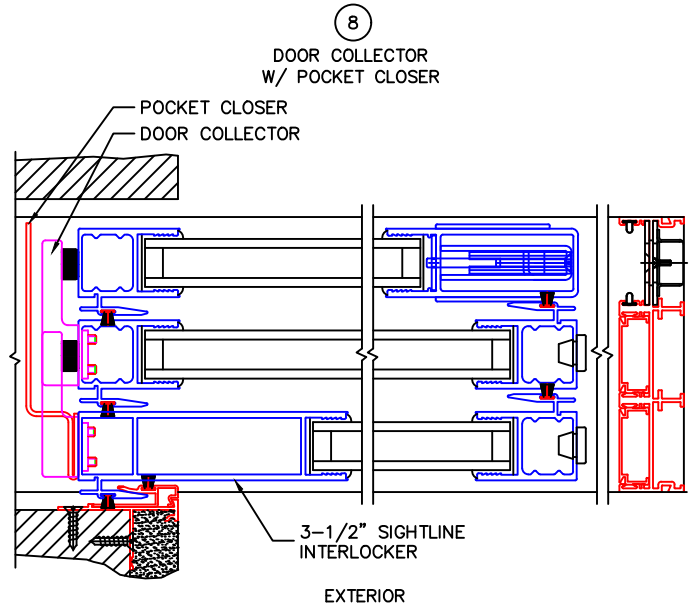

(USE RULER TO SCALE DIMENSIONS IN INCHES)
SCALE: 1/4"

1/2" FLUSH THRESHOLD AND A2 ROLLER

OPTIONS AND UPGRADES

SINGLE GLAZE AND 1.5" HIDDEN TRACK

BOTTOM RAIL USED AS TOP RAIL

POCKET WALL OPTION

DOOR COLLECTOR OPTION

7

INTERLOCKER OPTIONS

FIXED STILE OPTIONS

GLASS PENETRATION: 11/16"

0 0.5 1
(USE RULER TO SCALE DIMENSIONS IN INCHES)
SCALE: FULL

1/2" FLUSH THRESHOLD
AND A2 ROLLER OPTIONS

1

LOW PROFILE TRACK
AND A2 ROLLER

0 0.5 1
(USE RULER TO SCALE DIMENSIONS IN INCHES)
SCALE: FULL

SINGLE GLAZE OPTION

2

SINGLE GLAZING AND
1.5" HIDDEN TRACK

SINGLE GLAZE
ADAPTER

EXTERIOR

6 ⁵/₁₆"

1 ¹/₂"

1" 1 ¹⁵/₁₆" 1 ¹/₈"
4 ¹/₁₆ SILL DEPTH"

0 0.5 1
(USE RULER TO SCALE DIMENSIONS IN INCHES)
SCALE: FULL

BOTTOM RAIL AS TOP
RAIL OPTION

3

TWO TRACK HEAD SHOWN

(USE RULER TO SCALE DIMENSIONS IN INCHES)

SCALE: 3/4