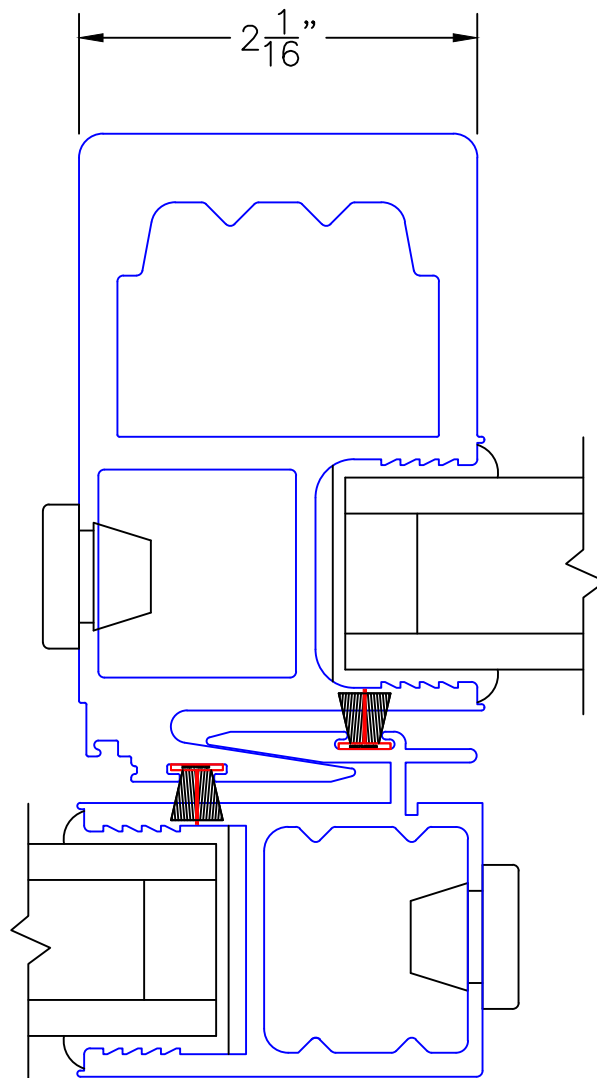

1" 1 ¹⁵/₁₆" 1 ¹/₈"
4 ¹/₁₆ SILL DEPTH"

0 0.5 1
(USE RULER TO SCALE DIMENSIONS IN INCHES)
SCALE: FULL

BOTTOM RAIL AS TOP
RAIL OPTION

3

TWO TRACK HEAD SHOWN

(USE RULER TO SCALE DIMENSIONS IN INCHES)

SCALE: 3/4

J-POST POCKET
INTERLOCKER

(USE RULER TO SCALE DIMENSIONS IN INCHES)

SCALE: FULL

POCKET WALL OPTIONS

6

L-TYPE POCKET
INTERLOCKER

0 0.5 1
(USE RULER TO SCALE DIMENSIONS IN INCHES)
SCALE: FULL

POCKET WALL OPTIONS

7

2-1/2" POCKET
SIGHTLINE INTERLOCKER

(USE RULER TO SCALE DIMENSIONS IN INCHES)

SCALE: HALF

DOOR COLLECTOR OPTION

8

DOOR COLLECTOR W/ POCKET CLOSER

0 0.5 1
(USE RULER TO SCALE DIMENSIONS IN INCHES)
SCALE: FULL

HIGH PERFORMANCE
INTERLOCKERS

9

HP INTERLOCKERS
(ONE SIDE-STD)

EXTERIOR

0 0.5 1
(USE RULER TO SCALE DIMENSIONS IN INCHES)
SCALE: FULL

HIGH PERFORMANCE
INTERLOCKERS

9A

HP INTERLOCKERS
(BOTH SIDES)