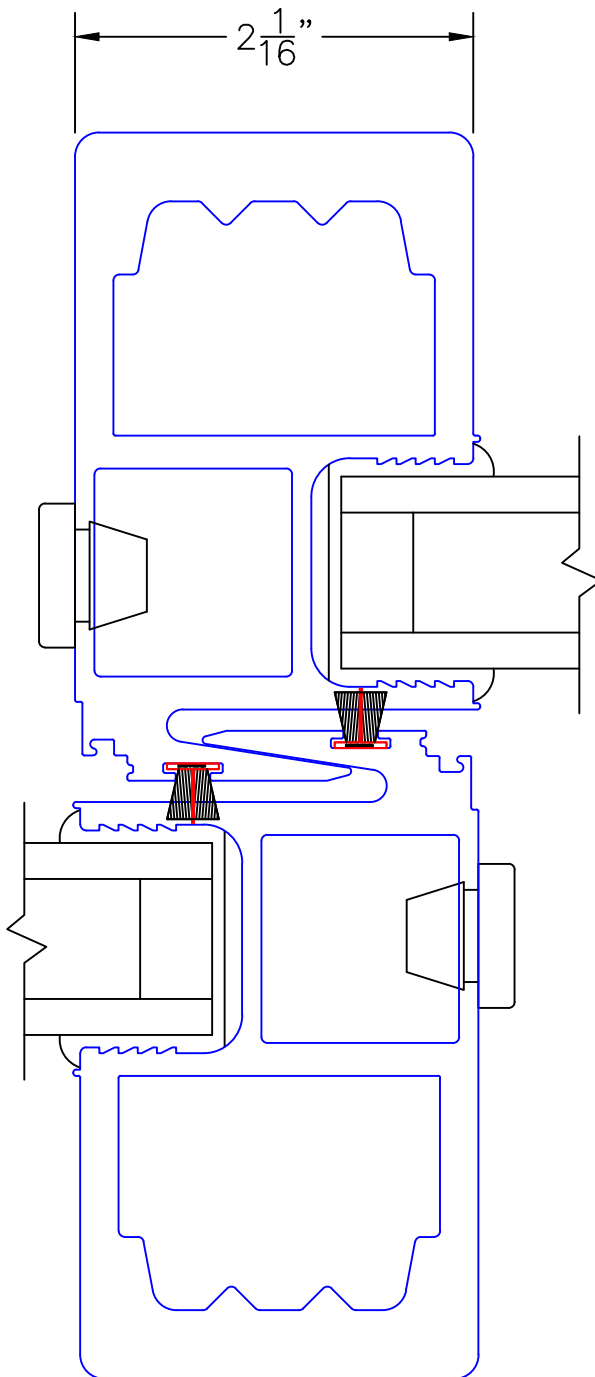

7

INTERLOCKER OPTIONS

FIXED STILE OPTIONS

GLASS PENETRATION: 11/16"

0 0.5 1
(USE RULER TO SCALE DIMENSIONS IN INCHES)
SCALE: FULL

1/2" FLUSH THRESHOLD
AND A2 ROLLER OPTIONS

1

LOW PROFILE TRACK
AND A2 ROLLER

1" 1 ¹⁵/₁₆" 1 ¹/₈"
4 ¹/₁₆ SILL DEPTH"

0 0.5 1
(USE RULER TO SCALE DIMENSIONS IN INCHES)
SCALE: FULL

BOTTOM RAIL AS TOP
RAIL OPTION

3

TWO TRACK HEAD SHOWN

(USE RULER TO SCALE DIMENSIONS IN INCHES)

SCALE: 3/4

HIGH PERFORMANCE
INTERLOCKERS

9

HP INTERLOCKERS
(ONE SIDE-STD)

EXTERIOR

0 0.5 1
(USE RULER TO SCALE DIMENSIONS IN INCHES)
SCALE: FULL

HIGH PERFORMANCE
INTERLOCKERS

9A

HP INTERLOCKERS
(BOTH SIDES)

EXTERIOR

(USE RULER TO SCALE DIMENSIONS IN INCHES)

SCALE: FULL

FIXED STILE OPTIONS

10

ARCHETYPE
FIXED STILE

EXTERIOR