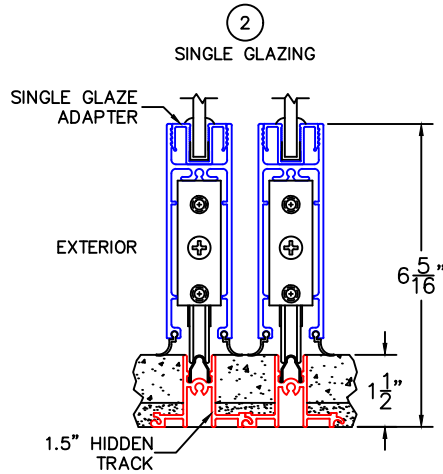

(USE RULER TO SCALE DIMENSIONS IN INCHES)
SCALE: 1/4"

1/2" FLUSH THRESHOLD AND A2 ROLLER

OPTIONS AND UPGRADES

SINGLE GLAZE AND 1.5" HIDDEN TRACK

BOTTOM RAIL USED AS TOP RAIL

POCKET WALL OPTION

DOOR COLLECTOR OPTION

7

INTERLOCKER OPTIONS

FIXED STILE OPTIONS

GLASS PENETRATION: 11/16"

0 0.5 1
(USE RULER TO SCALE DIMENSIONS IN INCHES)
SCALE: FULL

1/2" FLUSH THRESHOLD
AND A2 ROLLER OPTIONS

1

LOW PROFILE TRACK
AND A2 ROLLER

0 0.5 1
(USE RULER TO SCALE DIMENSIONS IN INCHES)
SCALE: FULL

SINGLE GLAZE OPTION

2

SINGLE GLAZING AND
1.5" HIDDEN TRACK

SINGLE GLAZE
ADAPTER

EXTERIOR

6 ⁵/₁₆"

1 ¹/₂"

1" 1 ¹⁵/₁₆" 1 ¹/₈"
4 ¹/₁₆ SILL DEPTH"

0 0.5 1
(USE RULER TO SCALE DIMENSIONS IN INCHES)
SCALE: FULL

BOTTOM RAIL AS TOP
RAIL OPTION

3

TWO TRACK HEAD SHOWN

(USE RULER TO SCALE DIMENSIONS IN INCHES)

SCALE: 3/4