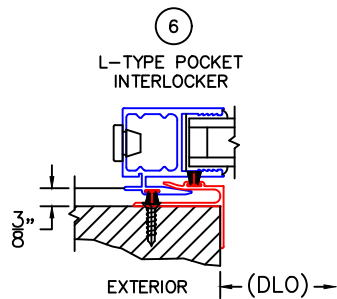

(USE RULER TO SCALE DIMENSIONS IN INCHES)
SCALE: 1/4"

1/2" FLUSH THRESHOLD AND A2 ROLLER

OPTIONS AND UPGRADES

SINGLE GLAZE AND 1.5" HIDDEN TRACK

BOTTOM RAIL USED AS TOP RAIL

POCKET WALL OPTION

DOOR COLLECTOR OPTION

7

INTERLOCKER OPTIONS

FIXED STILE OPTIONS

GLASS PENETRATION: 11/16"

0 0.5 1
(USE RULER TO SCALE DIMENSIONS IN INCHES)
SCALE: FULL

1/2" FLUSH THRESHOLD
AND A2 ROLLER OPTIONS

1

LOW PROFILE TRACK
AND A2 ROLLER

0 0.5 1
(USE RULER TO SCALE DIMENSIONS IN INCHES)
SCALE: FULL

SINGLE GLAZE OPTION

2

SINGLE GLAZING AND
1.5" HIDDEN TRACK

SINGLE GLAZE
ADAPTER

EXTERIOR

6 ⁵/₁₆"

1 ¹/₂"

1" 1 ¹⁵/₁₆" 1 ¹/₈"
4 ¹/₁₆ SILL DEPTH"

0 0.5 1
(USE RULER TO SCALE DIMENSIONS IN INCHES)
SCALE: FULL

BOTTOM RAIL AS TOP
RAIL OPTION

3

TWO TRACK HEAD SHOWN

(USE RULER TO SCALE DIMENSIONS IN INCHES)

SCALE: 3/4