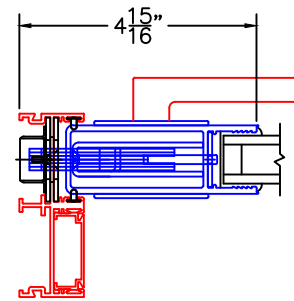

(USE RULER TO SCALE DIMENSIONS IN INCHES)

SCALE: 1/4"

OPTIONS AND UPGRADES  
(ARCHETYPE HARDWARE)

1

ARCHETYPE MEETING STILES  
WITH HP2 ADAPTERS

EXTERIOR

1A

ARCHETYPE MEETING STILES  
WITH HP1 ADAPTERS

EXTERIOR

2

ARCHETYPE LOCK STILE  
WITH HP2 ADAPTER

EXTERIOR

2A

ARCHETYPE LOCK STILE  
WITH HP1 ADAPTER

EXTERIOR

2B

ARCHETYPE LOCK STILE  
WITH LEVER

EXTERIOR

2C

ARCHETYPE LOCK STILE  
WITH 1" SIGHTLINE EXTENDER

EXTERIOR

2D

ARCHETYPE LOCK STILE  
WITH 2-1/2" SIGHTLINE EXTENDER

EXTERIOR

2E

ARCHETYPE LOCK STILE  
WITH 3-1/2" SIGHTLINE EXTENDER

EXTERIOR