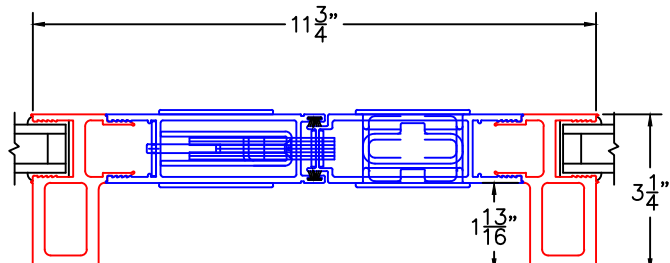

(USE RULER TO SCALE DIMENSIONS IN INCHES)

SCALE: 1/4"

OPTIONS AND UPGRADES  
(ARCHETYPE HARDWARE)

1

ARCHETYPE MEETING STILES  
WITH HP2 ADAPTERS

EXTERIOR

1A

ARCHETYPE MEETING STILES  
WITH HP1 ADAPTERS

EXTERIOR

2

ARCHETYPE LOCK STILE  
WITH HP2 ADAPTER

EXTERIOR

2A

ARCHETYPE LOCK STILE  
WITH HP1 ADAPTER

EXTERIOR

2B

ARCHETYPE LOCK STILE  
WITH LEVER

EXTERIOR

2C

ARCHETYPE LOCK STILE  
WITH 1" SIGHTLINE EXTENDER

EXTERIOR

2D

ARCHETYPE LOCK STILE  
WITH 2-1/2" SIGHTLINE EXTENDER

EXTERIOR

2E

ARCHETYPE LOCK STILE  
WITH 3-1/2" SIGHTLINE EXTENDER

EXTERIOR