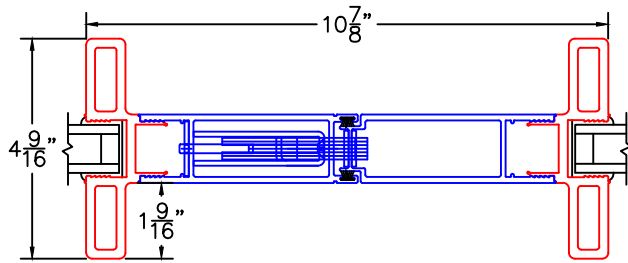

(USE RULER TO SCALE DIMENSIONS IN INCHES)

SCALE: 1/4"

OPTIONS AND UPGRADES  
(ARCHETYPE HARDWARE)

1

ARCHETYPE MEETING STILES  
WITH HP2 ADAPTERS

EXTERIOR

1A

ARCHETYPE MEETING STILES  
WITH HP1 ADAPTERS

EXTERIOR

2

ARCHETYPE LOCK STILE  
WITH HP2 ADAPTER

EXTERIOR

2A

ARCHETYPE LOCK STILE  
WITH HP1 ADAPTER

EXTERIOR

2B

ARCHETYPE LOCK STILE  
WITH LEVER

EXTERIOR

2C

ARCHETYPE LOCK STILE  
WITH 1" SIGHTLINE EXTENDER

EXTERIOR

2D

ARCHETYPE LOCK STILE  
WITH 2-1/2" SIGHTLINE EXTENDER

EXTERIOR

2E

ARCHETYPE LOCK STILE  
WITH 3-1/2" SIGHTLINE EXTENDER

EXTERIOR