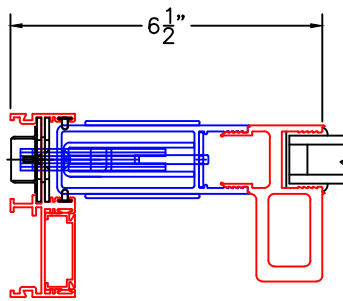

(USE RULER TO SCALE DIMENSIONS IN INCHES)

SCALE: 1/4"

OPTIONS AND UPGRADES  
(ARCHETYPE HARDWARE)

1

ARCHETYPE MEETING STILES  
WITH HP2 ADAPTERS

EXTERIOR

1A

ARCHETYPE MEETING STILES  
WITH HP1 ADAPTERS

EXTERIOR

2

ARCHETYPE LOCK STILE  
WITH HP2 ADAPTER

EXTERIOR

2A

ARCHETYPE LOCK STILE  
WITH HP1 ADAPTER

EXTERIOR

2B

ARCHETYPE LOCK STILE  
WITH LEVER

EXTERIOR

2C

ARCHETYPE LOCK STILE  
WITH 1" SIGHTLINE EXTENDER

EXTERIOR

2D

ARCHETYPE LOCK STILE  
WITH 2-1/2" SIGHTLINE EXTENDER

EXTERIOR

2E

ARCHETYPE LOCK STILE  
WITH 3-1/2" SIGHTLINE EXTENDER

EXTERIOR