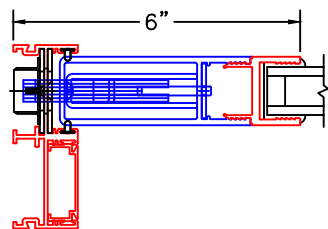

(USE RULER TO SCALE DIMENSIONS IN INCHES)

SCALE: 1/4"

OPTIONS AND UPGRADES  
(ARCHETYPE HARDWARE)

1

ARCHETYPE MEETING STILES  
WITH HP2 ADAPTERS

EXTERIOR

1A

ARCHETYPE MEETING STILES  
WITH HP1 ADAPTERS

EXTERIOR

2

ARCHETYPE LOCK STILE  
WITH HP2 ADAPTER

EXTERIOR

2A

ARCHETYPE LOCK STILE  
WITH HP1 ADAPTER

EXTERIOR

2B

ARCHETYPE LOCK STILE  
WITH LEVER

EXTERIOR

2C

ARCHETYPE LOCK STILE  
WITH 1" SIGHTLINE EXTENDER

EXTERIOR

2D

ARCHETYPE LOCK STILE  
WITH 2-1/2" SIGHTLINE EXTENDER

EXTERIOR

2E

ARCHETYPE LOCK STILE  
WITH 3-1/2" SIGHTLINE EXTENDER

EXTERIOR