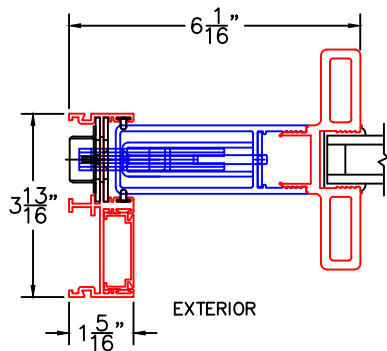

(USE RULER TO SCALE DIMENSIONS IN INCHES)

SCALE: 1/4"

OPTIONS AND UPGRADES  
(ARCHETYPE HARDWARE)

1

ARCHETYPE MEETING STILES  
WITH HP2 ADAPTERS

EXTERIOR

1A

ARCHETYPE MEETING STILES  
WITH HP1 ADAPTERS

EXTERIOR

2

ARCHETYPE LOCK STILE  
WITH HP2 ADAPTER

EXTERIOR

2A

ARCHETYPE LOCK STILE  
WITH HP1 ADAPTER

EXTERIOR

2B

ARCHETYPE LOCK STILE  
WITH LEVER

EXTERIOR

2C

ARCHETYPE LOCK STILE  
WITH 1" SIGHTLINE EXTENDER

EXTERIOR

2D

ARCHETYPE LOCK STILE  
WITH 2-1/2" SIGHTLINE EXTENDER

EXTERIOR

2E

ARCHETYPE LOCK STILE  
WITH 3-1/2" SIGHTLINE EXTENDER

EXTERIOR