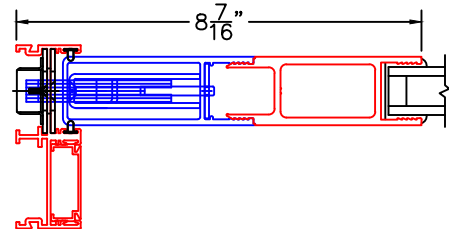

ARCHETYPE LOCK STILE  
WITH LEVER

EXTERIOR

2C

ARCHETYPE LOCK STILE  
WITH 1" SIGHTLINE EXTENDER

EXTERIOR

2D

ARCHETYPE LOCK STILE  
WITH 2-1/2" SIGHTLINE EXTENDER

EXTERIOR

2E

ARCHETYPE LOCK STILE  
WITH 3-1/2" SIGHTLINE EXTENDER

EXTERIOR