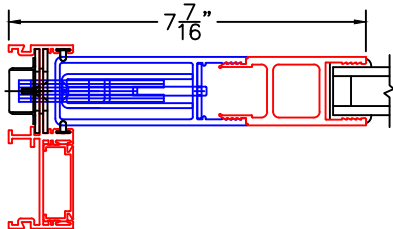

ARCHETYPE LOCK STILE  
WITH LEVER

EXTERIOR

2C

ARCHETYPE LOCK STILE  
WITH 1" SIGHTLINE EXTENDER

EXTERIOR

2D

ARCHETYPE LOCK STILE  
WITH 2-1/2" SIGHTLINE EXTENDER

EXTERIOR

2E

ARCHETYPE LOCK STILE  
WITH 3-1/2" SIGHTLINE EXTENDER

EXTERIOR