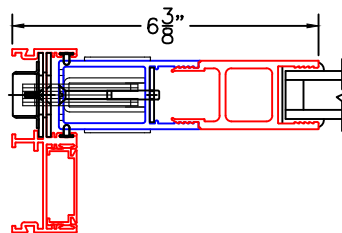

EXTERIOR

2B

ARCHETYPE NARROW LOCK STILE WITH HP1 ADAPTER

EXTERIOR

2C

ARCHETYPE NARROW LOCK STILE WITH 1" SIGHTLINE EXTENDER

EXTERIOR

2D

ARCHETYPE NARROW LOCK STILE WITH 2-1/2" SIGHTLINE EXTENDER

EXTERIOR

2E

ARCHETYPE NARROW LOCK STILE WITH 3-1/2" SIGHTLINE EXTENDER

EXTERIOR