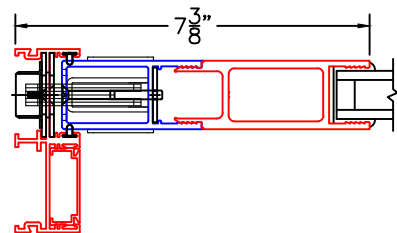

EXTERIOR

2B

ARCHETYPE NARROW LOCK STILE WITH HP1 ADAPTER

EXTERIOR

2C

ARCHETYPE NARROW LOCK STILE WITH 1" SIGHTLINE EXTENDER

EXTERIOR

2D

ARCHETYPE NARROW LOCK STILE WITH 2-1/2" SIGHTLINE EXTENDER

EXTERIOR

2E

ARCHETYPE NARROW LOCK STILE WITH 3-1/2" SIGHTLINE EXTENDER

EXTERIOR