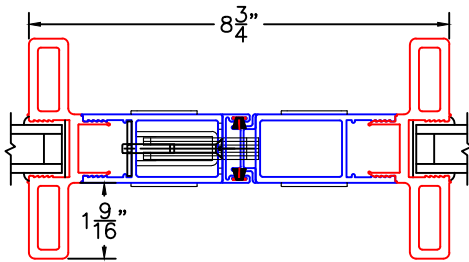

(USE RULER TO SCALE DIMENSIONS IN INCHES)
SCALE: 1/4"

OPTIONS AND UPGRADES
(ARCHETYPE NARROW HARDWARE)

1

ARCHETYPE NARROW MEETING STILES

EXTERIOR

1A

ARCHETYPE NARROW MEETING STILES WITH HP2 ADAPTERS

EXTERIOR

1B

ARCHETYPE NARROW MEETING STILES WITH HP1 ADAPTERS

EXTERIOR

2

ARCHETYPE NARROW LOCK STILE

EXTERIOR

2A

ARCHETYPE NARROW LOCK STILE WITH HP2 ADAPTER

EXTERIOR

2B

ARCHETYPE NARROW LOCK STILE WITH HP1 ADAPTER

EXTERIOR

2C

ARCHETYPE NARROW LOCK STILE WITH 1" SIGHTLINE EXTENDER

EXTERIOR

2D

ARCHETYPE NARROW LOCK STILE WITH 2-1/2" SIGHTLINE EXTENDER

EXTERIOR

2E

ARCHETYPE NARROW LOCK STILE WITH 3-1/2" SIGHTLINE EXTENDER

EXTERIOR