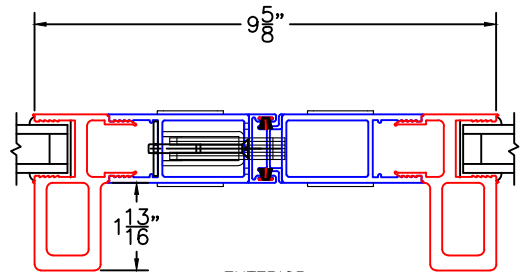

(USE RULER TO SCALE DIMENSIONS IN INCHES)
SCALE: 1/4"

OPTIONS AND UPGRADES
(ARCHETYPE NARROW HARDWARE)

1

ARCHETYPE NARROW MEETING STILES

EXTERIOR

1A

ARCHETYPE NARROW MEETING STILES WITH HP2 ADAPTERS

EXTERIOR

1B

ARCHETYPE NARROW MEETING STILES WITH HP1 ADAPTERS

EXTERIOR

2

ARCHETYPE NARROW LOCK STILE

EXTERIOR

2A

ARCHETYPE NARROW LOCK STILE WITH HP2 ADAPTER

EXTERIOR

2B

ARCHETYPE NARROW LOCK STILE WITH HP1 ADAPTER

EXTERIOR

2C

ARCHETYPE NARROW LOCK STILE WITH 1" SIGHTLINE EXTENDER

EXTERIOR

2D

ARCHETYPE NARROW LOCK STILE WITH 2-1/2" SIGHTLINE EXTENDER

EXTERIOR

2E

ARCHETYPE NARROW LOCK STILE WITH 3-1/2" SIGHTLINE EXTENDER

EXTERIOR