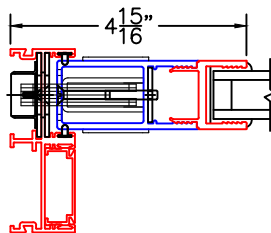

EXTERIOR

2B

ARCHETYPE NARROW LOCK STILE WITH HP1 ADAPTER

EXTERIOR

2C

ARCHETYPE NARROW LOCK STILE WITH 1" SIGHTLINE EXTENDER

EXTERIOR

2D

ARCHETYPE NARROW LOCK STILE WITH 2-1/2" SIGHTLINE EXTENDER

EXTERIOR

2E

ARCHETYPE NARROW LOCK STILE WITH 3-1/2" SIGHTLINE EXTENDER

EXTERIOR