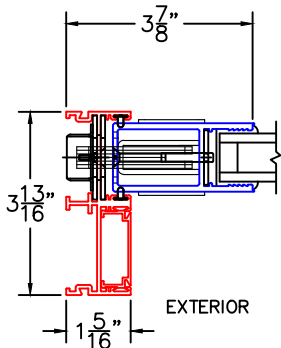

(USE RULER TO SCALE DIMENSIONS IN INCHES)
SCALE: 1/4"

OPTIONS AND UPGRADES
(ARCHETYPE NARROW HARDWARE)

1

ARCHETYPE NARROW MEETING STILES

EXTERIOR

1A

ARCHETYPE NARROW MEETING STILES WITH HP2 ADAPTERS

EXTERIOR

1B

ARCHETYPE NARROW MEETING STILES WITH HP1 ADAPTERS

EXTERIOR

2

ARCHETYPE NARROW LOCK STILE

EXTERIOR

2A

ARCHETYPE NARROW LOCK STILE WITH HP2 ADAPTER

EXTERIOR

2B

ARCHETYPE NARROW LOCK STILE WITH HP1 ADAPTER

EXTERIOR

2C

ARCHETYPE NARROW LOCK STILE WITH 1" SIGHTLINE EXTENDER

EXTERIOR

2D

ARCHETYPE NARROW LOCK STILE WITH 2-1/2" SIGHTLINE EXTENDER

EXTERIOR

2E

ARCHETYPE NARROW LOCK STILE WITH 3-1/2" SIGHTLINE EXTENDER

EXTERIOR