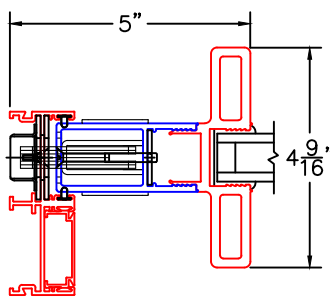

(USE RULER TO SCALE DIMENSIONS IN INCHES)
SCALE: 1/4"

OPTIONS AND UPGRADES
(ARCHETYPE NARROW HARDWARE)

1

ARCHETYPE NARROW MEETING STILES

EXTERIOR

1A

ARCHETYPE NARROW MEETING STILES WITH HP2 ADAPTERS

EXTERIOR

1B

ARCHETYPE NARROW MEETING STILES WITH HP1 ADAPTERS

EXTERIOR

2

ARCHETYPE NARROW LOCK STILE

EXTERIOR

2A

ARCHETYPE NARROW LOCK STILE WITH HP2 ADAPTER

EXTERIOR

2B

ARCHETYPE NARROW LOCK STILE WITH HP1 ADAPTER

EXTERIOR

2C

ARCHETYPE NARROW LOCK STILE WITH 1" SIGHTLINE EXTENDER

EXTERIOR

2D

ARCHETYPE NARROW LOCK STILE WITH 2-1/2" SIGHTLINE EXTENDER

EXTERIOR

2E

ARCHETYPE NARROW LOCK STILE WITH 3-1/2" SIGHTLINE EXTENDER

EXTERIOR