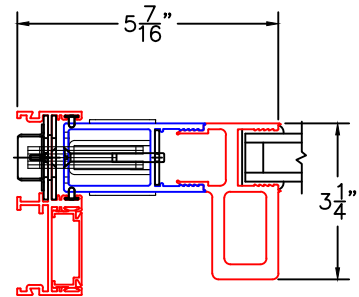

(USE RULER TO SCALE DIMENSIONS IN INCHES)
SCALE: 1/4"

OPTIONS AND UPGRADES
(ARCHETYPE NARROW HARDWARE)

1

ARCHETYPE NARROW MEETING STILES

EXTERIOR

1A

ARCHETYPE NARROW MEETING STILES WITH HP2 ADAPTERS

EXTERIOR

1B

ARCHETYPE NARROW MEETING STILES WITH HP1 ADAPTERS

EXTERIOR

2

ARCHETYPE NARROW LOCK STILE

EXTERIOR

2A

ARCHETYPE NARROW LOCK STILE WITH HP2 ADAPTER

EXTERIOR

2B

ARCHETYPE NARROW LOCK STILE WITH HP1 ADAPTER

EXTERIOR

2C

ARCHETYPE NARROW LOCK STILE WITH 1" SIGHTLINE EXTENDER

EXTERIOR

2D

ARCHETYPE NARROW LOCK STILE WITH 2-1/2" SIGHTLINE EXTENDER

EXTERIOR

2E

ARCHETYPE NARROW LOCK STILE WITH 3-1/2" SIGHTLINE EXTENDER

EXTERIOR