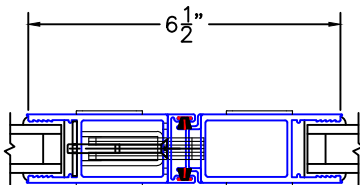

(USE RULER TO SCALE DIMENSIONS IN INCHES)
SCALE: 1/4"

OPTIONS AND UPGRADES
(ARCHETYPE NARROW HARDWARE)

1

ARCHETYPE NARROW MEETING STILES

EXTERIOR

1A

ARCHETYPE NARROW MEETING STILES WITH HP2 ADAPTERS

EXTERIOR

1B

ARCHETYPE NARROW MEETING STILES WITH HP1 ADAPTERS

EXTERIOR

2

ARCHETYPE NARROW LOCK STILE

EXTERIOR

2A

ARCHETYPE NARROW LOCK STILE WITH HP2 ADAPTER

EXTERIOR

2B

ARCHETYPE NARROW LOCK STILE WITH HP1 ADAPTER

EXTERIOR

2C

ARCHETYPE NARROW LOCK STILE WITH 1" SIGHTLINE EXTENDER

EXTERIOR

2D

ARCHETYPE NARROW LOCK STILE WITH 2-1/2" SIGHTLINE EXTENDER

EXTERIOR

2E

ARCHETYPE NARROW LOCK STILE WITH 3-1/2" SIGHTLINE EXTENDER

EXTERIOR