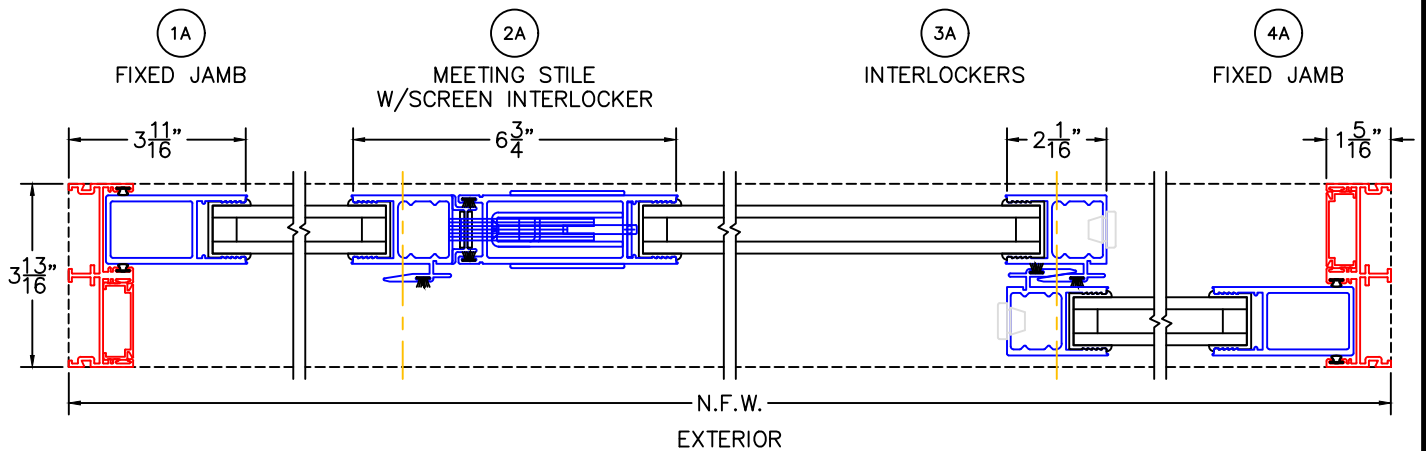

(USE RULER TO SCALE DIMENSIONS IN INCHES)

SCALE: 1/4"

MULTI-SLIDE DOOR DETAILS OIXO SHOWN (OIXO OPPOSITE)

*STANDARD CONFIGURATION WITH SCREENS

*STANDARD CONFIGURATION WITHOUT SCREENS

OPTIONAL CONFIGURATION - NO SCREEN INTERLOCKER (DOES NOT ACCEPT SCREENS)

-GLASS PENETRATION: 11/16"
-FOR ADDITIONAL OPTIONS AND UPGRADES
SEE DRAWINGS 3050-08, 3050-09 & 3050-10.

SERIES 3050