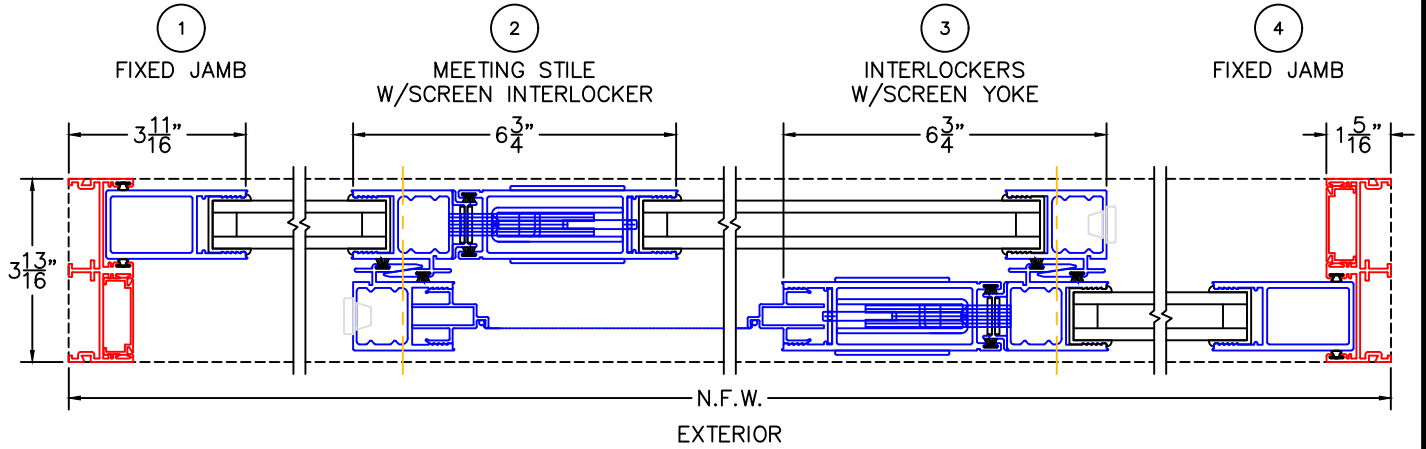

(USE RULER TO SCALE DIMENSIONS IN INCHES)

SCALE: 1/4"

MULTI-SLIDE DOOR DETAILS OIXO SHOWN (OIXO OPPOSITE)

*STANDARD CONFIGURATION WITH SCREENS

*STANDARD CONFIGURATION WITHOUT SCREENS

OPTIONAL CONFIGURATION - NO SCREEN INTERLOCKER (DOES NOT ACCEPT SCREENS)

-GLASS PENETRATION: 11/16"
-FOR ADDITIONAL OPTIONS AND UPGRADES
SEE DRAWINGS 3050-08, 3050-09 & 3050-10.

SERIES 3050