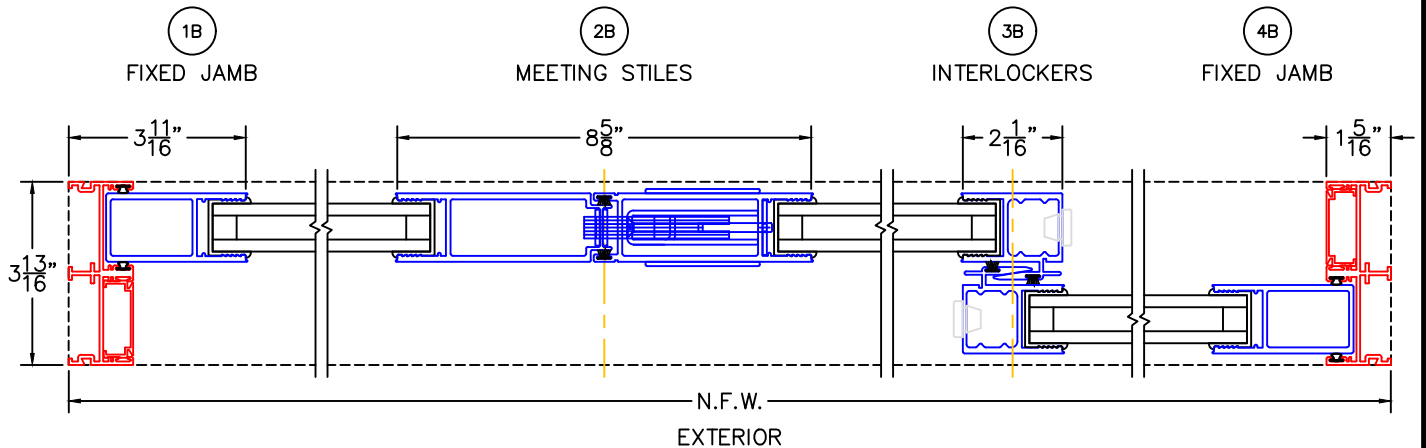

(USE RULER TO SCALE DIMENSIONS IN INCHES)

SCALE: 1/4"

MULTI-SLIDE DOOR DETAILS OIXO SHOWN (OIXO OPPOSITE)

*STANDARD CONFIGURATION WITH SCREENS

*STANDARD CONFIGURATION WITHOUT SCREENS

OPTIONAL CONFIGURATION - NO SCREEN INTERLOCKER (DOES NOT ACCEPT SCREENS)

-GLASS PENETRATION: 11/16"
-FOR ADDITIONAL OPTIONS AND UPGRADES
SEE DRAWINGS 3050-08, 3050-09 & 3050-10.

SERIES 3050