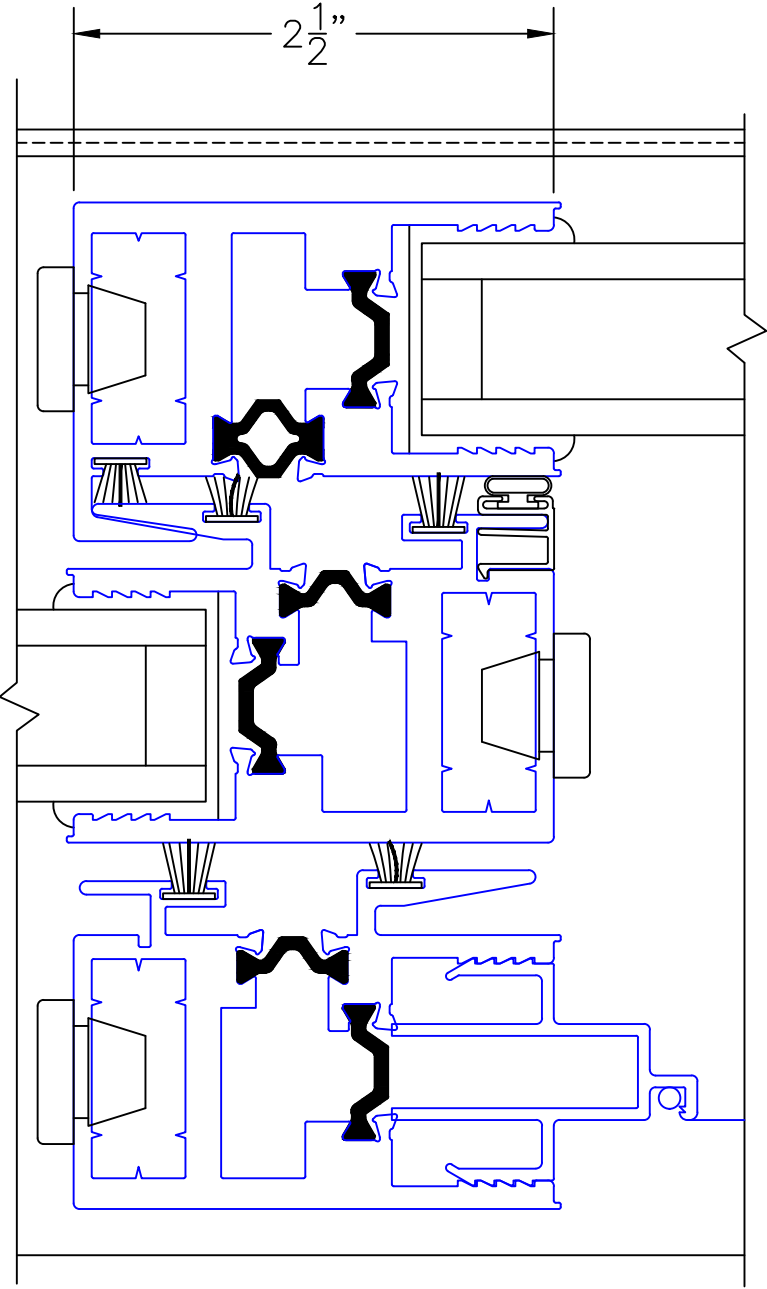

(USE RULER TO SCALE DIMENSIONS IN INCHES)

SCALE: 1/4

MULTI-SLIDE CORNER DOOR DETAILS  
OXVXO DOOR WITH SCREENS SHOWN

NOTE: CENTERLINES ARE NOT DIVIDED EQUALLY; CONFIRM CENTERLINES WHEN REQUIRED.

- GLASS PENETRATION: 11/16"
- \*NET FRAME WIDTH DOES NOT INCLUDE SILL PAN.
- SILL PAN EXTENDS 1/8" BEYOND EACH JAMB.
- PLAN VIEW DOES NOT SHOW SILL RISER.
- FOR ADDITIONAL OPTIONS AND UPGRADES SEE DRAWINGS 3070-T-08 AND 3070-T-09.
- EXTERIOR RATED PRODUCTS HAVE WEEP SLOTS ON HORIZONTAL SILLS.

SILL PAN  
HEIGHTS

5 9/16"

3/4"

1 1/8"

1 1/2"

1 7/8"

2 3 4.5 6 PSF  
(APPROXIMATE  
WATER PRESSURE)

1 15/16"

5 3/4" FRAME DEPTH

7 13/16" SILL PAN DEPTH W/RISER

0 0.5 1  
 (USE RULER TO SCALE DIMENSIONS IN INCHES)  
**SCALE: FULL**

MULTI-SLIDE CORNER DOOR DETAILS  
 OXVXO DOOR SHOWN

0 0.5 1  
(USE RULER TO SCALE DIMENSIONS IN INCHES)  
**SCALE: FULL**

MULTI-SLIDE CORNER DOOR DETAILS  
OXVXO DOOR SHOWN

4

INTERLOCKERS

EXTERIOR

0 1 2  
(USE RULER TO SCALE DIMENSIONS IN INCHES)  
**SCALE: 1/2**

MULTI-SLIDE CORNER DOOR DETAILS  
OXVXO DOOR SHOWN

5

MEETING STILES