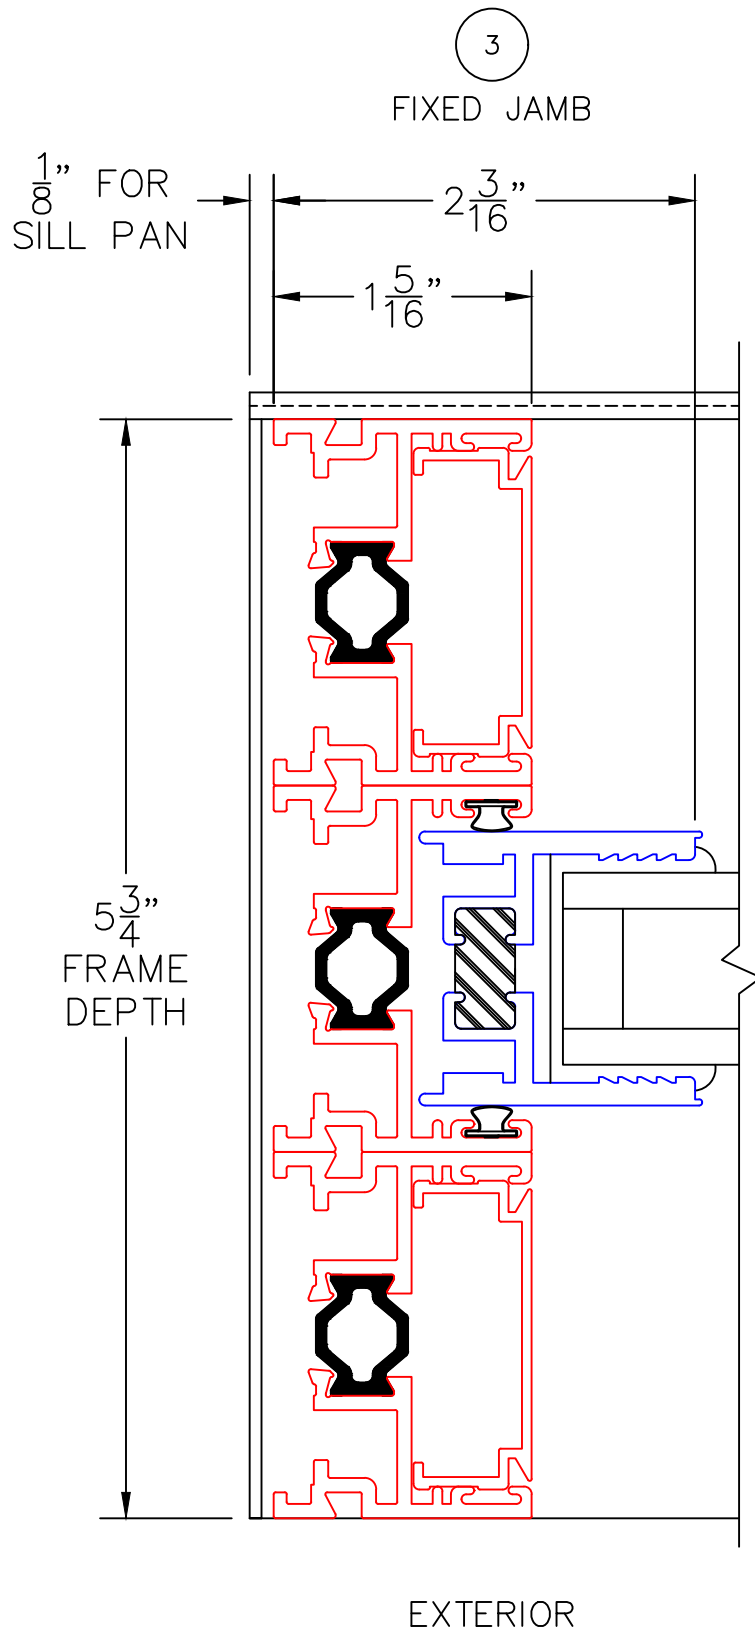

(USE RULER TO SCALE DIMENSIONS IN INCHES)

SCALE: 1/4

MULTI-SLIDE CORNER DOOR DETAILS  
OXVXO DOOR WITH SCREENS SHOWN

NOTE: CENTERLINES ARE NOT DIVIDED EQUALLY; CONFIRM CENTERLINES WHEN REQUIRED.

- GLASS PENETRATION: 11/16"
- \*NET FRAME WIDTH DOES NOT INCLUDE SILL PAN.
- SILL PAN EXTENDS 1/8" BEYOND EACH JAMB.
- PLAN VIEW DOES NOT SHOW SILL RISER.
- FOR ADDITIONAL OPTIONS AND UPGRADES SEE DRAWINGS 3070-T-08 AND 3070-T-09.
- EXTERIOR RATED PRODUCTS HAVE WEEP SLOTS ON HORIZONTAL SILLS.

0 0.5 1  
(USE RULER TO SCALE DIMENSIONS IN INCHES)  
**SCALE: FULL**

MULTI-SLIDE CORNER DOOR DETAILS  
OXVXO DOOR SHOWN

1

MULTI-SLIDE  
HEAD DETAIL

0 0.5 1  
(USE RULER TO SCALE DIMENSIONS IN INCHES)  
**SCALE: FULL**

SILL PAN  
HEIGHTS

5 9/16"

3/4"

1 1/8"

1 1/2"

1 7/8"

2 3 4.5 6 PSF  
(APPROXIMATE  
WATER PRESSURE)

1 15/16"

5 3/4" FRAME DEPTH

7 13/16" SILL PAN DEPTH W/RISER

0 0.5 1  
 (USE RULER TO SCALE DIMENSIONS IN INCHES)  
**SCALE: FULL**

MULTI-SLIDE CORNER DOOR DETAILS  
 OXVXO DOOR SHOWN

0 0.5 1  
(USE RULER TO SCALE DIMENSIONS IN INCHES)  
**SCALE: FULL**