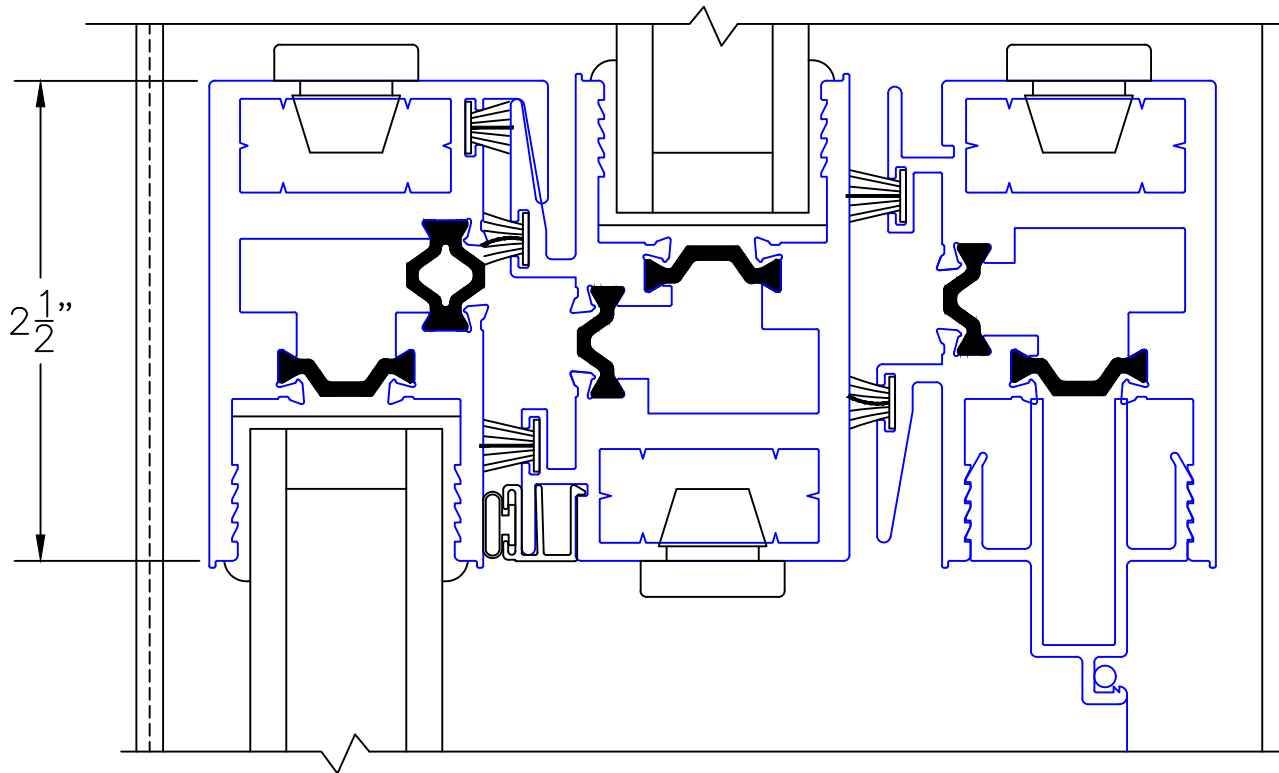

(USE RULER TO SCALE DIMENSIONS IN INCHES)

SCALE: 1/4

MULTI-SLIDE CORNER DOOR DETAILS  
OXVXO DOOR WITH SCREENS SHOWN

NOTE: CENTERLINES ARE NOT DIVIDED EQUALLY; CONFIRM CENTERLINES WHEN REQUIRED.

- GLASS PENETRATION: 11/16"
- \*NET FRAME WIDTH DOES NOT INCLUDE SILL PAN.
- SILL PAN EXTENDS 1/8" BEYOND EACH JAMB.
- PLAN VIEW DOES NOT SHOW SILL RISER.
- FOR ADDITIONAL OPTIONS AND UPGRADES SEE DRAWINGS 3070-T-08 AND 3070-T-09.
- EXTERIOR RATED PRODUCTS HAVE WEEP SLOTS ON HORIZONTAL SILLS.

## MULTI-SLIDE CORNER DOOR DETAILS OXVXO DOOR SHOWN

0 0.5 1  
(USE RULER TO SCALE DIMENSIONS IN INCHES)  
**SCALE: FULL**

5A  
MEETING STILES

ARCHETYPE LATCH WITH  
FLUSH PULL HANDLES

135°

EXTERIOR

## MULTI-SLIDE CORNER DOOR DETAILS OXVXO DOOR SHOWN

(USE RULER TO SCALE DIMENSIONS IN INCHES)

**SCALE: FULL**

6

INTERLOCKERS

## MULTI-SLIDE CORNER DOOR DETAILS OXVXO DOOR SHOWN

0 0.5 1  
(USE RULER TO SCALE DIMENSIONS IN INCHES)  
**SCALE: FULL**

7

FIXED JAMB