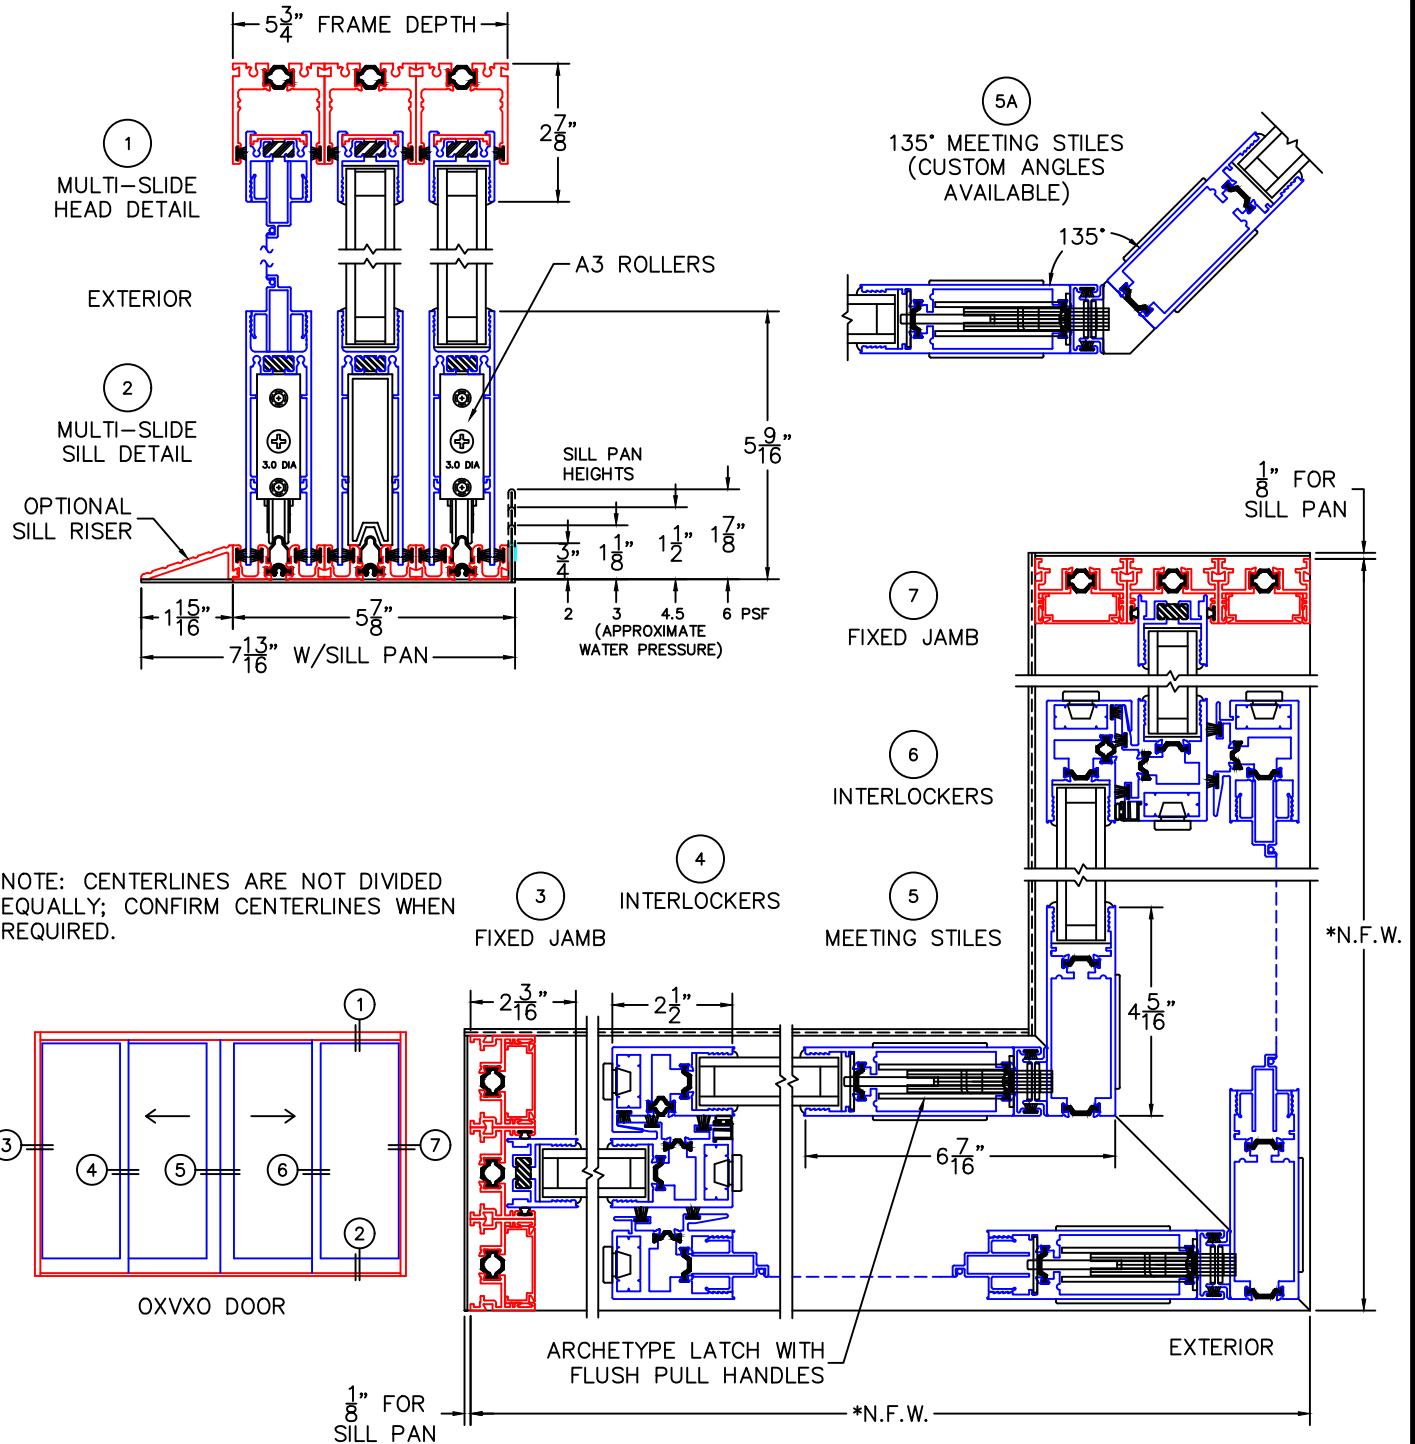

(USE RULER TO SCALE DIMENSIONS IN INCHES)

SCALE: 1/4

MULTI-SLIDE CORNER DOOR DETAILS  
OXVXO DOOR WITH SCREENS SHOWN

NOTE: CENTERLINES ARE NOT DIVIDED EQUALLY; CONFIRM CENTERLINES WHEN REQUIRED.

- GLASS PENETRATION: 11/16"
- \*NET FRAME WIDTH DOES NOT INCLUDE SILL PAN.
- SILL PAN EXTENDS 1/8" BEYOND EACH JAMB.
- PLAN VIEW DOES NOT SHOW SILL RISER.
- FOR ADDITIONAL OPTIONS AND UPGRADES SEE DRAWINGS 3070-T-08 AND 3070-T-09.
- EXTERIOR RATED PRODUCTS HAVE WEEP SLOTS ON HORIZONTAL SILLS.

0 0.5 1  
(USE RULER TO SCALE DIMENSIONS IN INCHES)  
**SCALE: FULL**

MULTI-SLIDE CORNER DOOR DETAILS  
OXVXO DOOR SHOWN

1

MULTI-SLIDE  
HEAD DETAIL

0 0.5 1  
(USE RULER TO SCALE DIMENSIONS IN INCHES)  
**SCALE: FULL**

5 3/4" FRAME DEPTH

7 13/16" SILL PAN DEPTH W/RISER

0 0.5 1  
 (USE RULER TO SCALE DIMENSIONS IN INCHES)  
**SCALE: FULL**

MULTI-SLIDE CORNER DOOR DETAILS  
 OXVXO DOOR SHOWN

0 0.5 1  
(USE RULER TO SCALE DIMENSIONS IN INCHES)  
**SCALE: FULL**

## MULTI-SLIDE CORNER DOOR DETAILS OXVXO DOOR SHOWN

0 0.5 1  
(USE RULER TO SCALE DIMENSIONS IN INCHES)  
**SCALE: FULL**

5A  
MEETING STILES

ARCHETYPE LATCH WITH  
FLUSH PULL HANDLES

135°

EXTERIOR