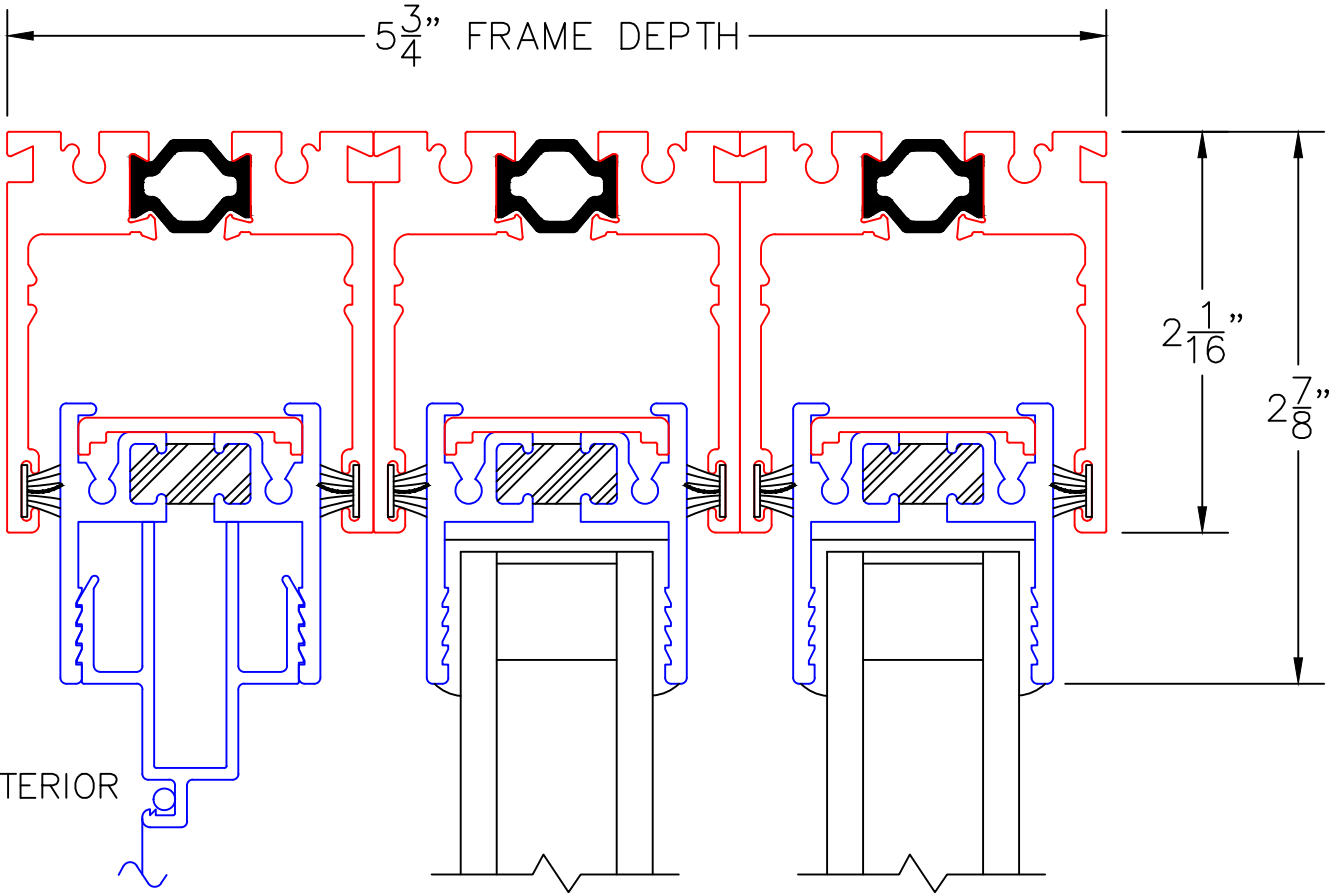

(USE RULER TO SCALE DIMENSIONS IN INCHES)

SCALE: 1/4

MULTI-SLIDE CORNER DOOR DETAILS  
OXVXO DOOR WITH SCREENS SHOWN

NOTE: CENTERLINES ARE NOT DIVIDED EQUALLY; CONFIRM CENTERLINES WHEN REQUIRED.

- GLASS PENETRATION: 11/16"
- \*NET FRAME WIDTH DOES NOT INCLUDE SILL PAN.
- SILL PAN EXTENDS 1/8" BEYOND EACH JAMB.
- PLAN VIEW DOES NOT SHOW SILL RISER.
- FOR ADDITIONAL OPTIONS AND UPGRADES SEE DRAWINGS 3070-T-08 AND 3070-T-09.
- EXTERIOR RATED PRODUCTS HAVE WEEP SLOTS ON HORIZONTAL SILLS.

0 0.5 1  
(USE RULER TO SCALE DIMENSIONS IN INCHES)  
**SCALE: FULL**

MULTI-SLIDE CORNER DOOR DETAILS  
OXVXO DOOR SHOWN

1

MULTI-SLIDE  
HEAD DETAIL

0 0.5 1  
(USE RULER TO SCALE DIMENSIONS IN INCHES)  
**SCALE: FULL**

5 3/4" FRAME DEPTH

7 13/16" SILL PAN DEPTH W/RISER

0 0.5 1  
 (USE RULER TO SCALE DIMENSIONS IN INCHES)  
**SCALE: FULL**

MULTI-SLIDE CORNER DOOR DETAILS  
 OXVXO DOOR SHOWN

0 0.5 1  
(USE RULER TO SCALE DIMENSIONS IN INCHES)  
**SCALE: FULL**

## MULTI-SLIDE CORNER DOOR DETAILS OXVXO DOOR SHOWN

0 0.5 1  
(USE RULER TO SCALE DIMENSIONS IN INCHES)  
**SCALE: FULL**

5A  
MEETING STILES

ARCHETYPE LATCH WITH  
FLUSH PULL HANDLES

135°

EXTERIOR