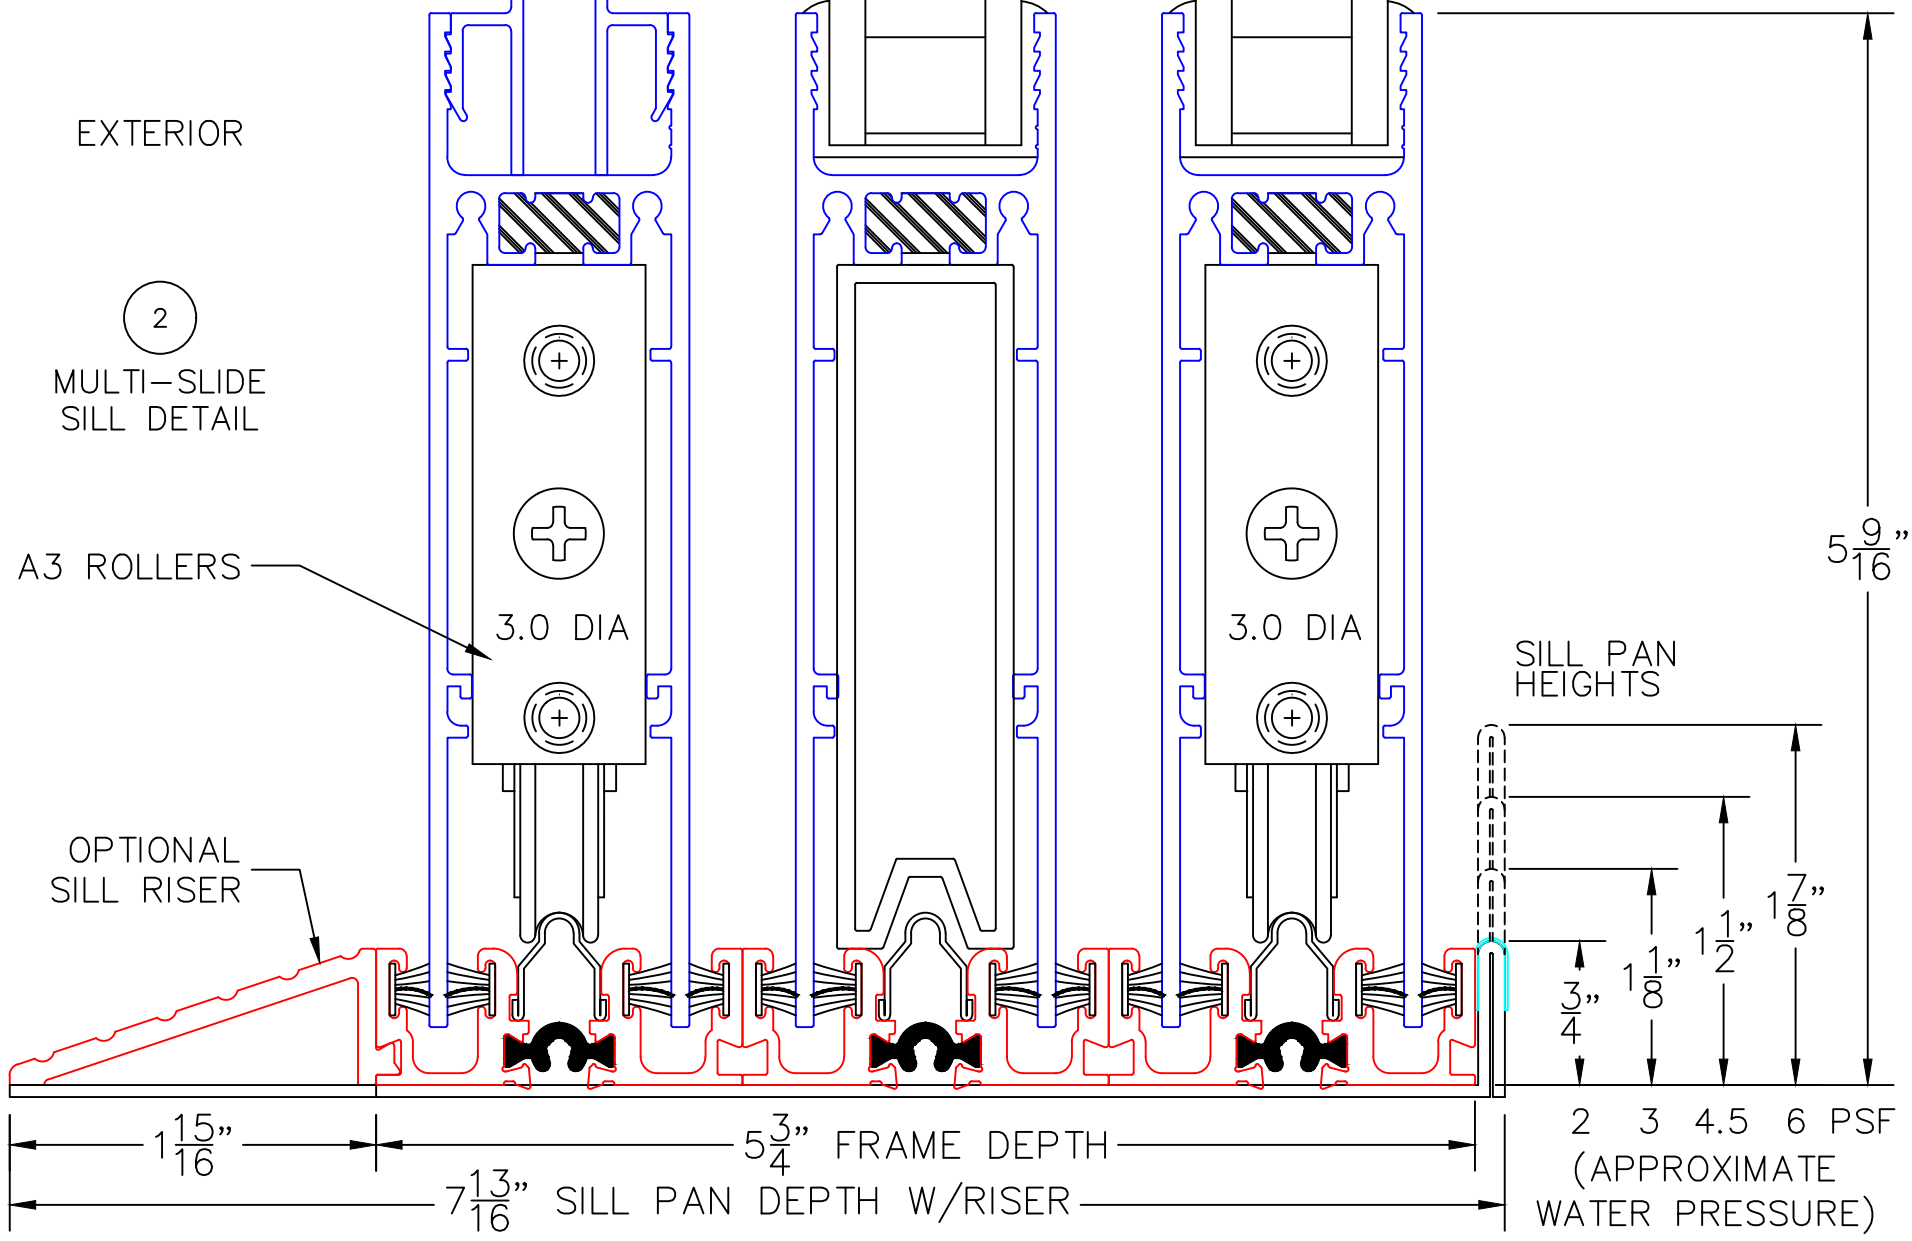

0 0.5 1
(USE RULER TO SCALE DIMENSIONS IN INCHES)
SCALE: FULL

MULTI-SLIDE CORNER DOOR DETAILS OXVVO DOOR SHOWN

EXTERIOR

2

MULTI-SLIDE
SILL DETAIL

A3 ROLLERS

3.0 DIA

3.0 DIA

OPTIONAL
SILL RISER

SILL PAN
HEIGHTS

5 9/16"

3/4"

1 1/8"

1 1/2"

1 7/8"

2 3 4.5 6 PSF
(APPROXIMATE
WATER PRESSURE)

1 15/16"

5 3/4" FRAME DEPTH

7 13/16" SILL PAN DEPTH W/RISER