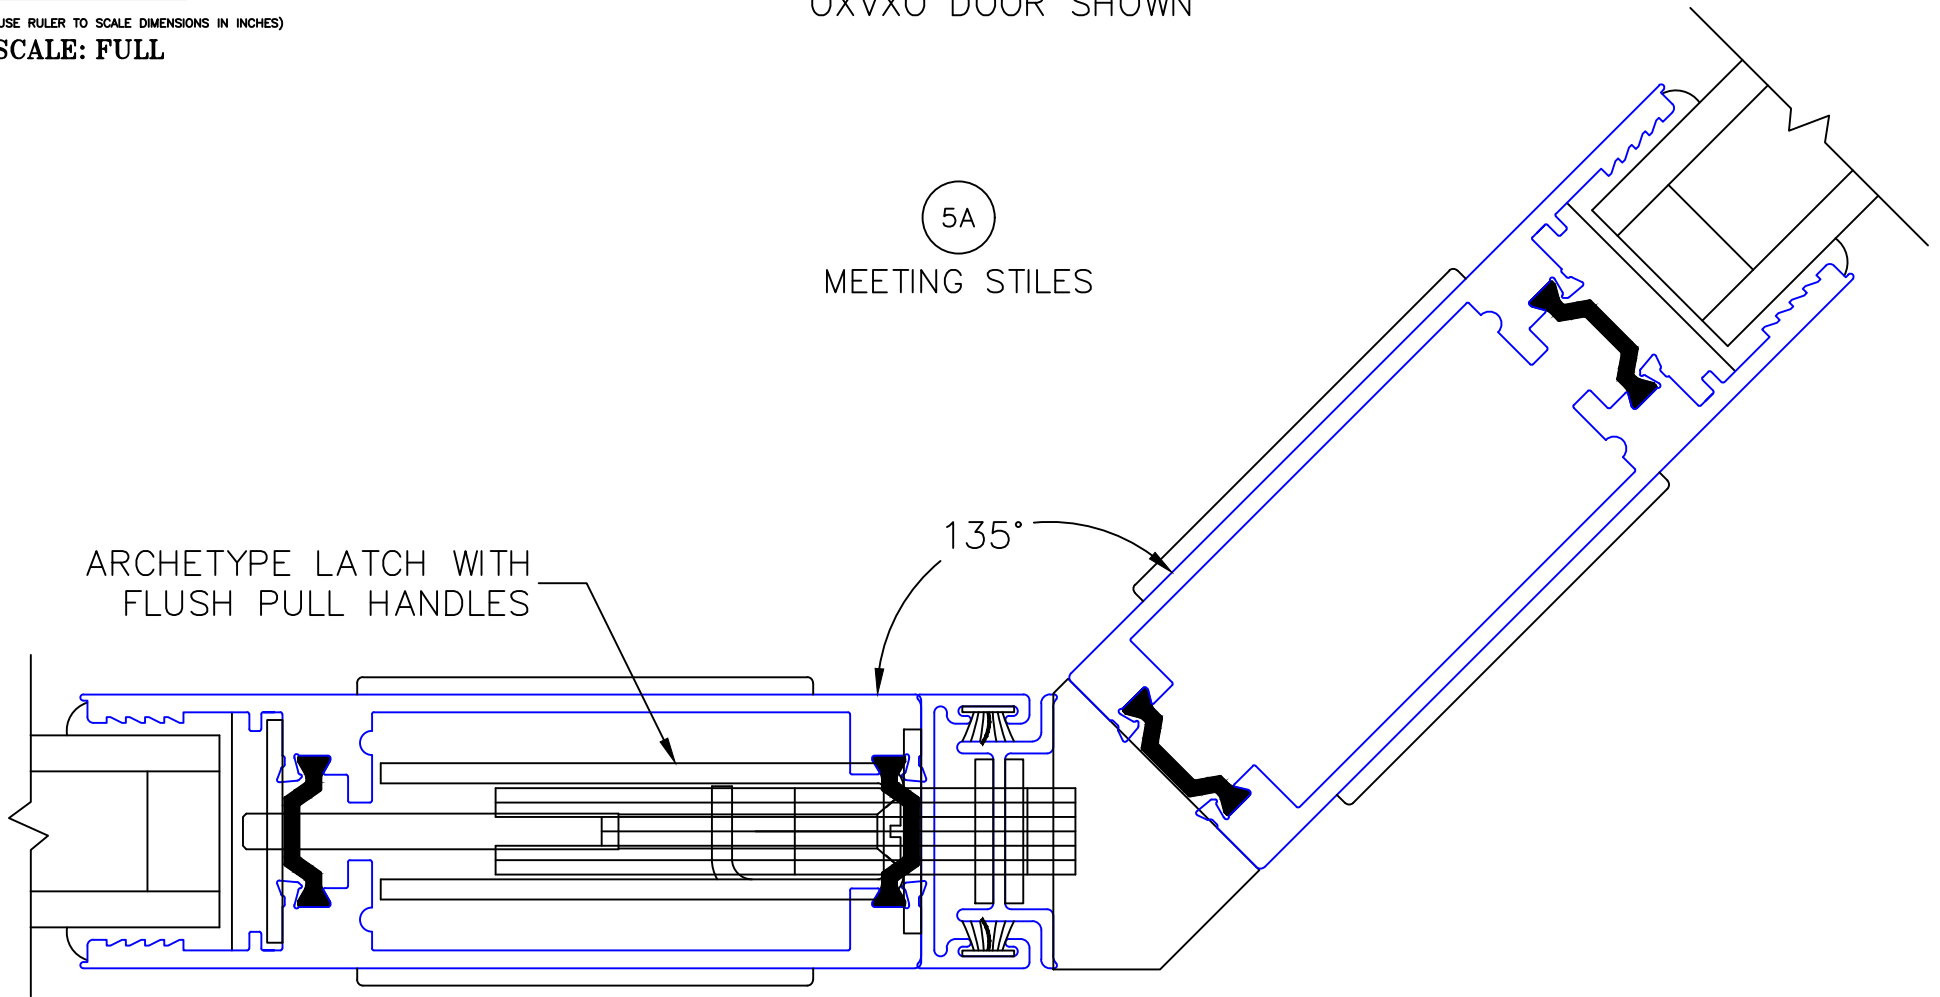

## MULTI-SLIDE CORNER DOOR DETAILS OXVXO DOOR SHOWN

0 0.5 1  
(USE RULER TO SCALE DIMENSIONS IN INCHES)  
**SCALE: FULL**

5A  
MEETING STILES

ARCHETYPE LATCH WITH  
FLUSH PULL HANDLES

135°

EXTERIOR

## MULTI-SLIDE CORNER DOOR DETAILS OXVXO DOOR SHOWN

(USE RULER TO SCALE DIMENSIONS IN INCHES)

**SCALE: FULL**

6

INTERLOCKERS

## MULTI-SLIDE CORNER DOOR DETAILS OXVXO DOOR SHOWN

0 0.5 1  
(USE RULER TO SCALE DIMENSIONS IN INCHES)  
**SCALE: FULL**

7

FIXED JAMB