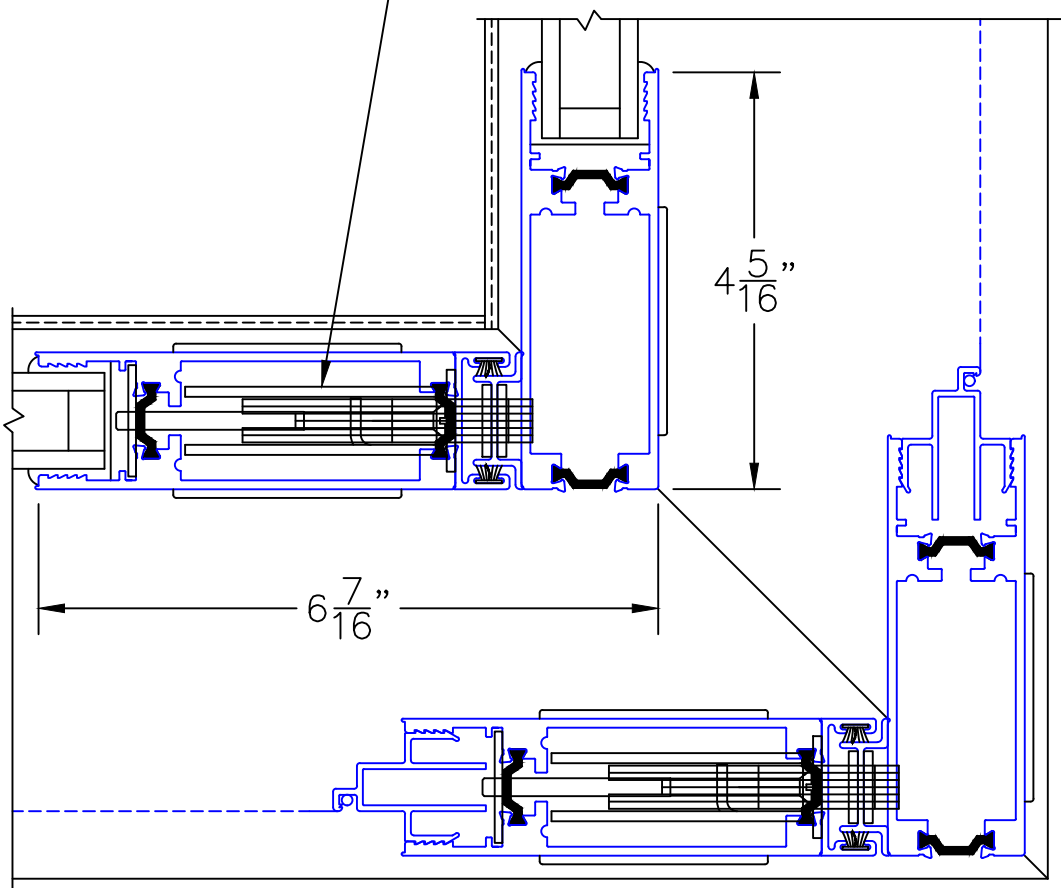

0 1 2
(USE RULER TO SCALE DIMENSIONS IN INCHES)
SCALE: 1/2

MULTI-SLIDE CORNER DOOR DETAILS
OXVXO DOOR SHOWN

5

MEETING STILES

ARCHETYPE LATCH WITH
FLUSH PULL HANDLES

EXTERIOR