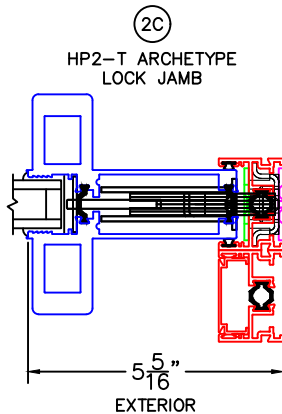

(USE RULER TO SCALE DIMENSIONS IN INCHES)

SCALE: 1/4"

OPTIONS AND UPGRADES

- NOTES:
 -*HP2-T ARCHETYPE NARROW LOCK JAMB: NO KEYED CYLINDER.
 -**HP1-T ARCHETYPE NARROW LOCK JAMB: KEYED CYLINDER OPPOSITE HP ONLY.
 -GLASS PENETRATION: 11/16"

OPTIONS AND UPGRADES

(USE RULER TO SCALE DIMENSIONS IN INCHES)

SCALE: 3/4

1

HP2-T ARCHETYPE MEETING STILES

OPTIONS AND UPGRADES

(USE RULER TO SCALE DIMENSIONS IN INCHES)

SCALE: 3/4

(USE RULER TO SCALE DIMENSIONS IN INCHES)

SCALE: 3/4

1C

HP1-T ARCHETYPE NARROW MEETING STILES

OPTIONS AND UPGRADES

(USE RULER TO SCALE DIMENSIONS IN INCHES)

SCALE: FULL

1D

HP1-T ARCHETYPE LOCK STILE

ARCHETYPE LATCH WITH
FLUSH PULL HANDLES

EXTERIOR

0 0.5 1
(USE RULER TO SCALE DIMENSIONS IN INCHES)
SCALE: FULL

OPTIONS AND UPGRADES

3

HP INTERLOCKERS

EXTERIOR