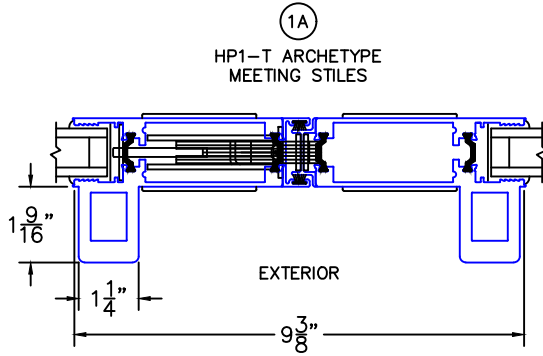

(USE RULER TO SCALE DIMENSIONS IN INCHES)

SCALE: 1/4"

OPTIONS AND UPGRADES

- NOTES:
 -*HP2-T ARCHETYPE NARROW LOCK JAMB: NO KEYED CYLINDER.
 -**HP1-T ARCHETYPE NARROW LOCK JAMB: KEYED CYLINDER OPPOSITE HP ONLY.
 -GLASS PENETRATION: 11/16"

OPTIONS AND UPGRADES

(USE RULER TO SCALE DIMENSIONS IN INCHES)

SCALE: 3/4

1

HP2-T ARCHETYPE MEETING STILES

OPTIONS AND UPGRADES

(USE RULER TO SCALE DIMENSIONS IN INCHES)

SCALE: 3/4

0 0.5 1
(USE RULER TO SCALE DIMENSIONS IN INCHES)
SCALE: FULL

OPTIONS AND UPGRADES

2C

HP2-T ARCHETYPE LOCK STILE

(USE RULER TO SCALE DIMENSIONS IN INCHES)

SCALE: FULL

OPTIONS AND UPGRADES

2D

HP1-T ARCHETYPE LOCK STILE

ARCHETYPE LATCH WITH
FLUSH PULL HANDLES

EXTERIOR

0 0.5 1
(USE RULER TO SCALE DIMENSIONS IN INCHES)
SCALE: FULL

OPTIONS AND UPGRADES

3

HP INTERLOCKERS

EXTERIOR