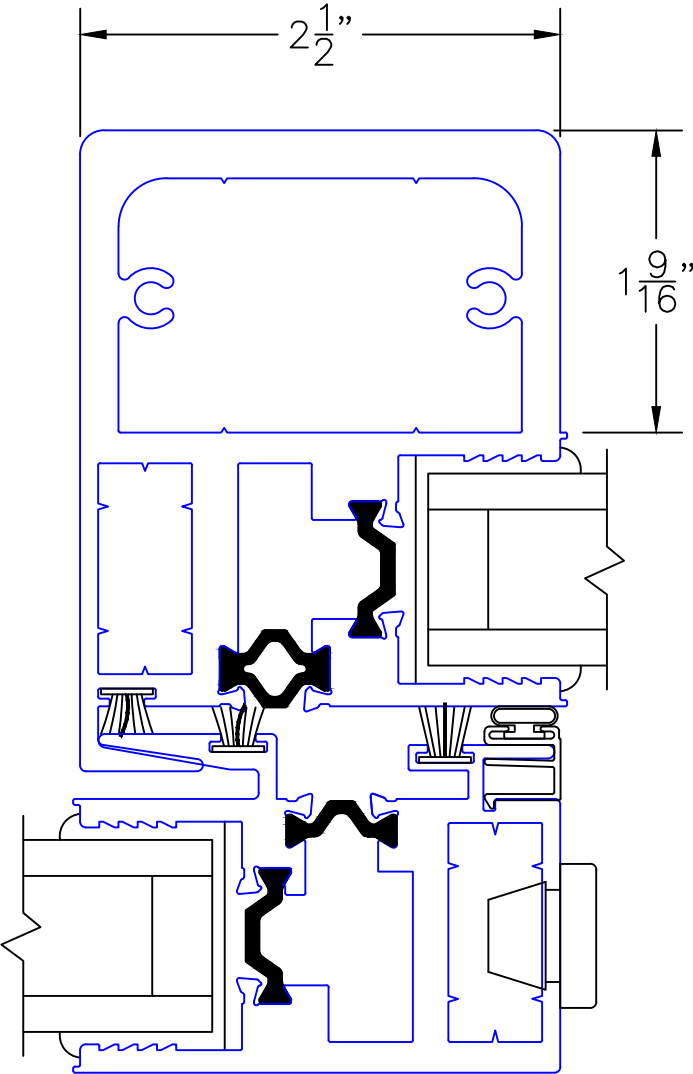

(USE RULER TO SCALE DIMENSIONS IN INCHES)

SCALE: FULL

2A

HP2-T ARCHETYPE NARROW LOCK STILE

0 0.5 1
(USE RULER TO SCALE DIMENSIONS IN INCHES)
SCALE: FULL

OPTIONS AND UPGRADES

2B

HP1-T ARCHETYPE NARROW LOCK STILE

0 0.5 1
(USE RULER TO SCALE DIMENSIONS IN INCHES)
SCALE: FULL

OPTIONS AND UPGRADES

2C

HP2-T ARCHETYPE LOCK STILE

(USE RULER TO SCALE DIMENSIONS IN INCHES)

SCALE: FULL

OPTIONS AND UPGRADES

2D

HP1-T ARCHETYPE LOCK STILE

ARCHETYPE LATCH WITH
FLUSH PULL HANDLES

EXTERIOR

0 0.5 1
(USE RULER TO SCALE DIMENSIONS IN INCHES)
SCALE: FULL

OPTIONS AND UPGRADES

3

HP INTERLOCKERS

EXTERIOR