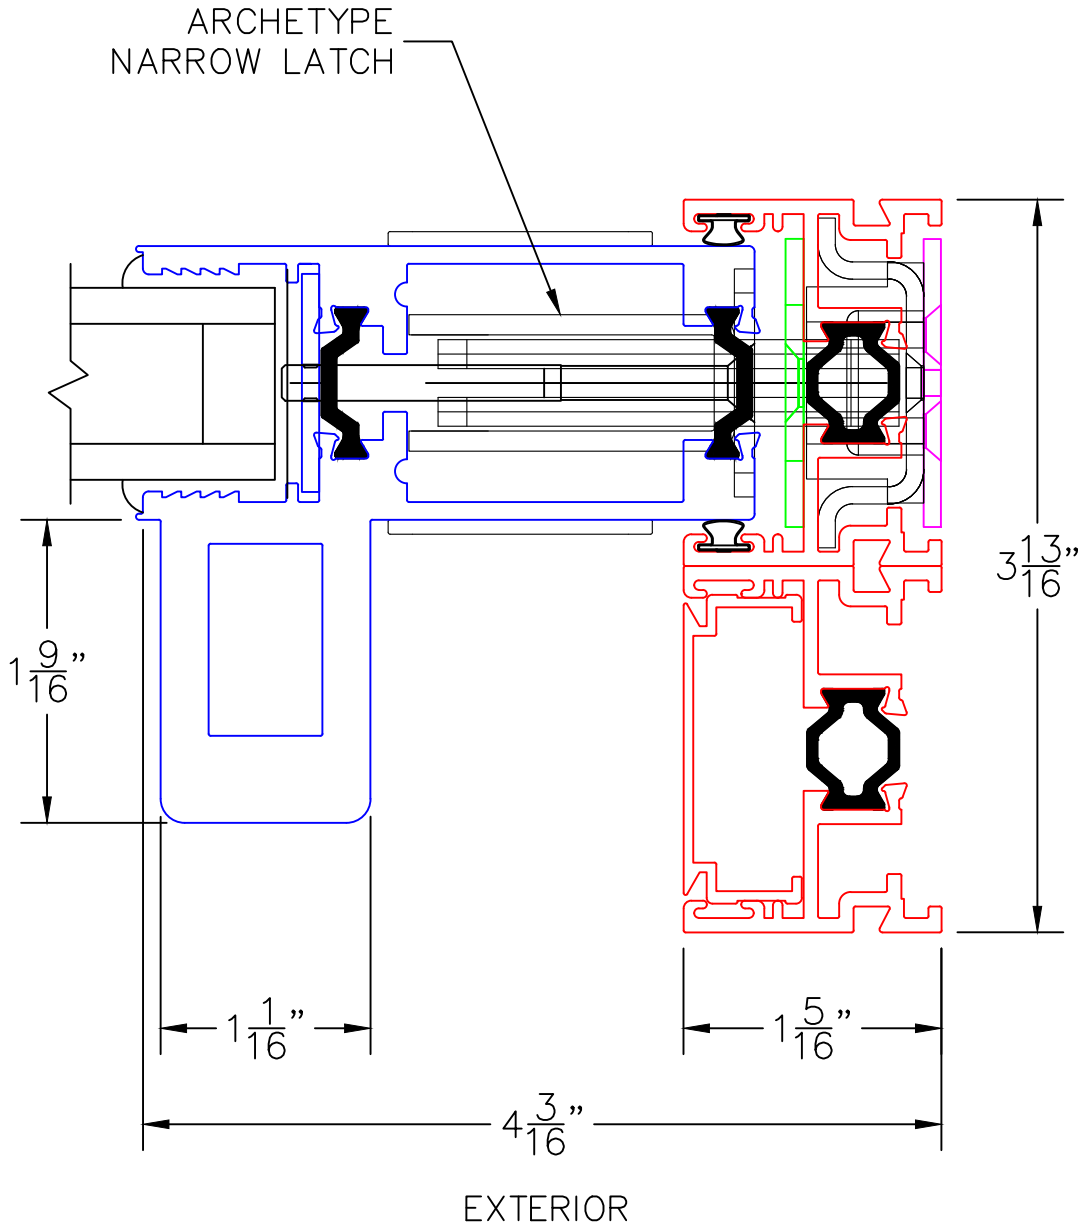

ARCHETYPE NARROW
MEETING STILES

(USE RULER TO SCALE DIMENSIONS IN INCHES)

SCALE: FULL

OPTIONS AND UPGRADES

2

ARCHETYPE NARROW
LOCK STILE

EXTERIOR

OPTIONS AND UPGRADES

(USE RULER TO SCALE DIMENSIONS IN INCHES)

SCALE: FULL

2A

HP2-T ARCHETYPE NARROW LOCK STILE

0 0.5 1
(USE RULER TO SCALE DIMENSIONS IN INCHES)
SCALE: FULL

OPTIONS AND UPGRADES

2B

HP1-T ARCHETYPE NARROW LOCK STILE

0 0.5 1
(USE RULER TO SCALE DIMENSIONS IN INCHES)
SCALE: FULL

OPTIONS AND UPGRADES

2C

HP2-T ARCHETYPE LOCK STILE

(USE RULER TO SCALE DIMENSIONS IN INCHES)

SCALE: FULL

OPTIONS AND UPGRADES

2D

HP1-T ARCHETYPE LOCK STILE

ARCHETYPE LATCH WITH
FLUSH PULL HANDLES

EXTERIOR

0 0.5 1
(USE RULER TO SCALE DIMENSIONS IN INCHES)
SCALE: FULL

OPTIONS AND UPGRADES

3

HP INTERLOCKERS

EXTERIOR