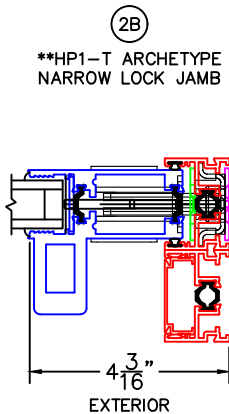

(USE RULER TO SCALE DIMENSIONS IN INCHES)

SCALE: 1/4"

OPTIONS AND UPGRADES

- NOTES:
 -*HP2-T ARCHETYPE NARROW LOCK JAMB: NO KEYED CYLINDER.
 -**HP1-T ARCHETYPE NARROW LOCK JAMB: KEYED CYLINDER OPPOSITE HP ONLY.
 -GLASS PENETRATION: 11/16"

OPTIONS AND UPGRADES

(USE RULER TO SCALE DIMENSIONS IN INCHES)

SCALE: 3/4

1

HP2-T ARCHETYPE MEETING STILES

OPTIONS AND UPGRADES

(USE RULER TO SCALE DIMENSIONS IN INCHES)

SCALE: 3/4

(USE RULER TO SCALE DIMENSIONS IN INCHES)

SCALE: 3/4

1C

HP1-T ARCHETYPE NARROW MEETING STILES

OPTIONS AND UPGRADES

(USE RULER TO SCALE DIMENSIONS IN INCHES)

SCALE: FULL

1D

HP1-T ARCHETYPE LOCK STILE

ARCHETYPE LATCH WITH
FLUSH PULL HANDLES

EXTERIOR

0 0.5 1
(USE RULER TO SCALE DIMENSIONS IN INCHES)
SCALE: FULL

OPTIONS AND UPGRADES

3

HP INTERLOCKERS

EXTERIOR