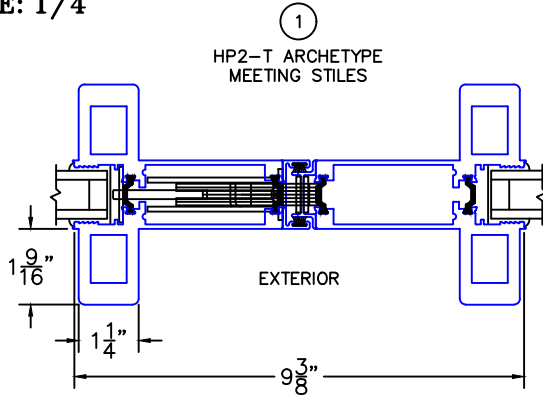

(USE RULER TO SCALE DIMENSIONS IN INCHES)

SCALE: 1/4"

OPTIONS AND UPGRADES

- NOTES:
 -*HP2-T ARCHETYPE NARROW LOCK JAMB: NO KEYED CYLINDER.
 -**HP1-T ARCHETYPE NARROW LOCK JAMB: KEYED CYLINDER OPPOSITE HP ONLY.
 -GLASS PENETRATION: 11/16"

OPTIONS AND UPGRADES

(USE RULER TO SCALE DIMENSIONS IN INCHES)

SCALE: 3/4

1

HP2-T ARCHETYPE MEETING STILES

OPTIONS AND UPGRADES

(USE RULER TO SCALE DIMENSIONS IN INCHES)

SCALE: 3/4

0 0.5 1
(USE RULER TO SCALE DIMENSIONS IN INCHES)
SCALE: FULL

OPTIONS AND UPGRADES

2C

HP2-T ARCHETYPE LOCK STILE

(USE RULER TO SCALE DIMENSIONS IN INCHES)

SCALE: FULL

OPTIONS AND UPGRADES

2D

HP1-T ARCHETYPE LOCK STILE

ARCHETYPE LATCH WITH
FLUSH PULL HANDLES

EXTERIOR

0 0.5 1
(USE RULER TO SCALE DIMENSIONS IN INCHES)
SCALE: FULL

OPTIONS AND UPGRADES

3

HP INTERLOCKERS

EXTERIOR