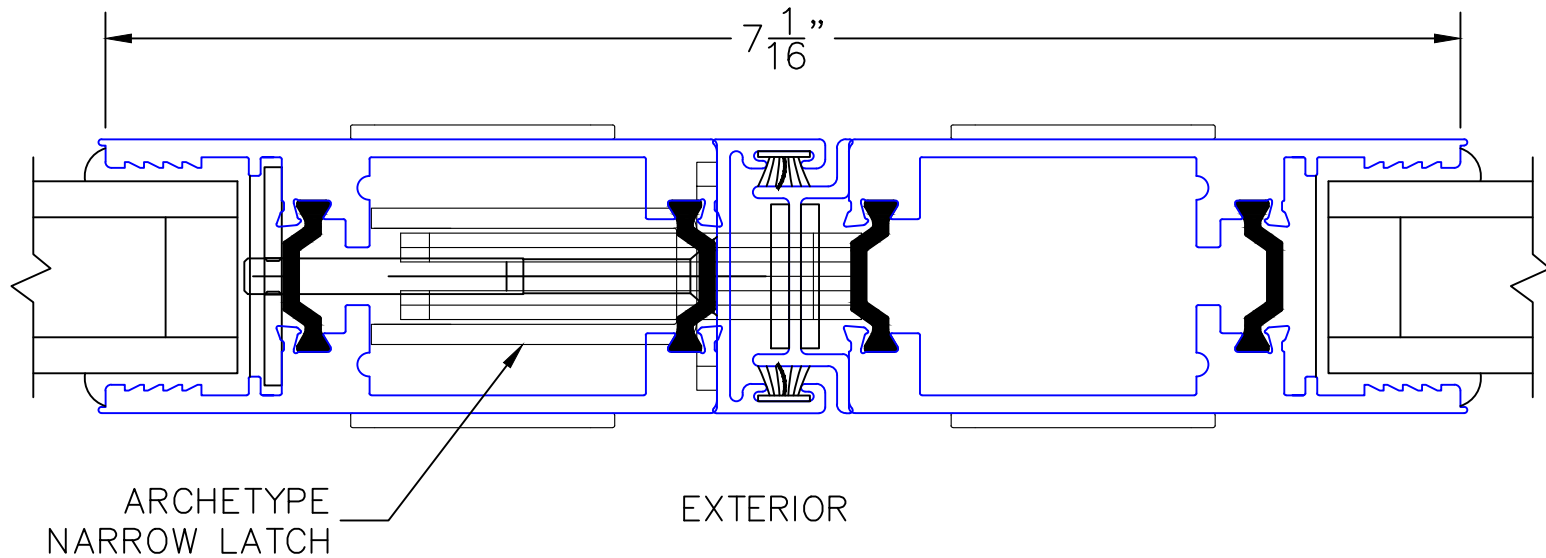

(USE RULER TO SCALE DIMENSIONS IN INCHES)

SCALE: 3/4

1C

HP1-T ARCHETYPE NARROW MEETING STILES

OPTIONS AND UPGRADES

(USE RULER TO SCALE DIMENSIONS IN INCHES)

SCALE: FULL

1D

ARCHETYPE NARROW
MEETING STILES

(USE RULER TO SCALE DIMENSIONS IN INCHES)

SCALE: FULL

OPTIONS AND UPGRADES

2

ARCHETYPE NARROW
LOCK STILE

EXTERIOR

OPTIONS AND UPGRADES

(USE RULER TO SCALE DIMENSIONS IN INCHES)

SCALE: FULL

2A

HP2-T ARCHETYPE NARROW LOCK STILE

0 0.5 1
(USE RULER TO SCALE DIMENSIONS IN INCHES)
SCALE: FULL

OPTIONS AND UPGRADES

2B

HP1-T ARCHETYPE NARROW LOCK STILE