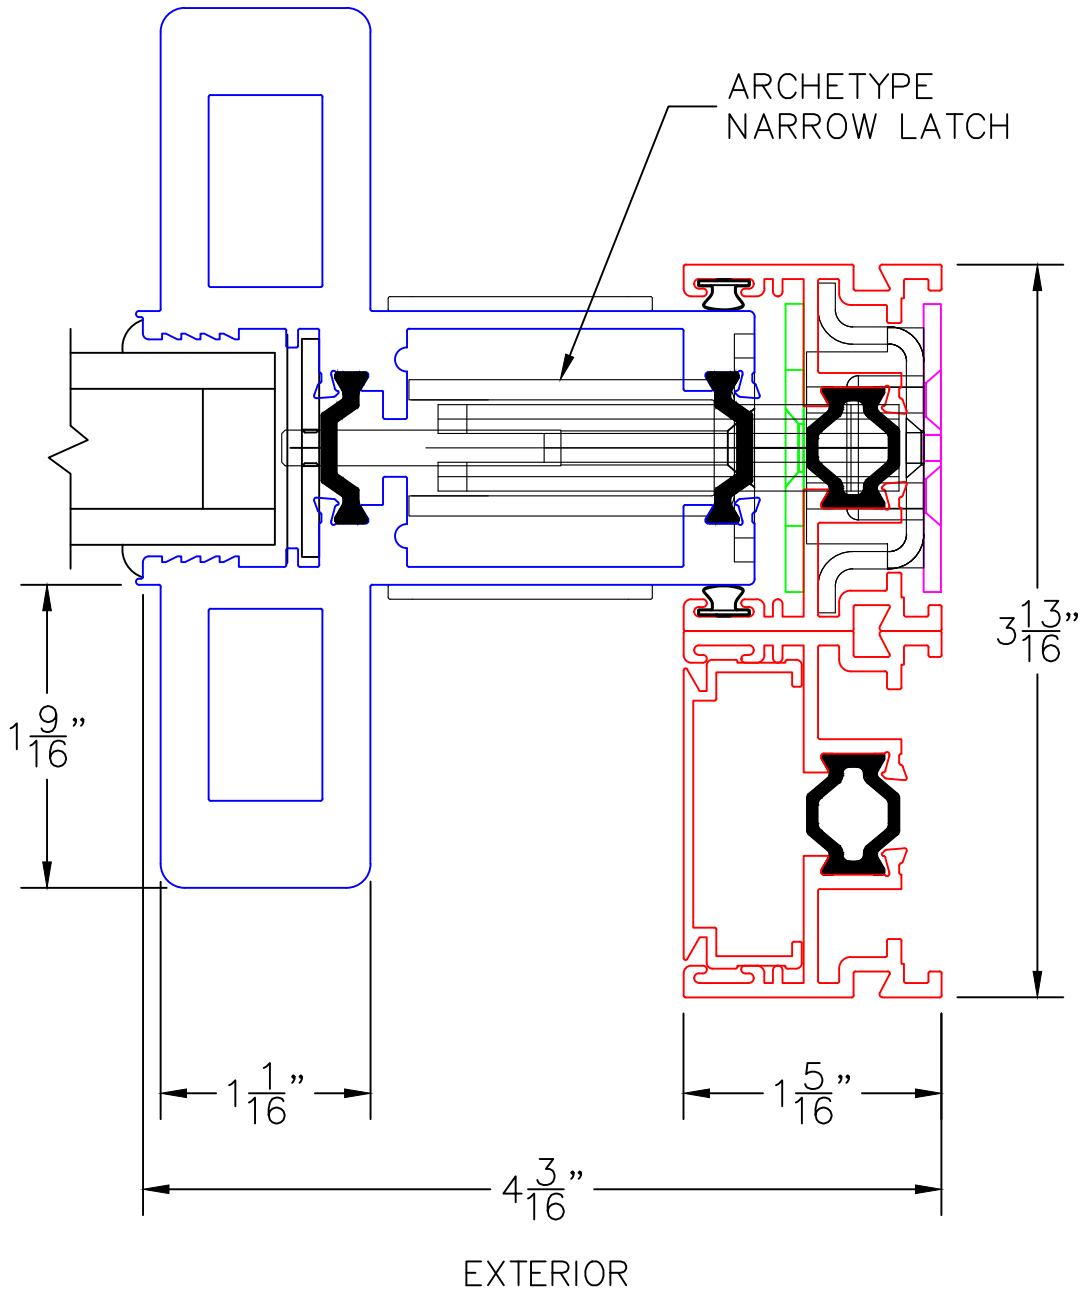

ARCHETYPE NARROW
MEETING STILES

(USE RULER TO SCALE DIMENSIONS IN INCHES)

SCALE: FULL

OPTIONS AND UPGRADES

2

ARCHETYPE NARROW
LOCK STILE

EXTERIOR

OPTIONS AND UPGRADES

(USE RULER TO SCALE DIMENSIONS IN INCHES)

SCALE: FULL

2A

HP2-T ARCHETYPE NARROW LOCK STILE

0 0.5 1
(USE RULER TO SCALE DIMENSIONS IN INCHES)
SCALE: FULL

OPTIONS AND UPGRADES

2B

HP1-T ARCHETYPE NARROW LOCK STILE

0 0.5 1
(USE RULER TO SCALE DIMENSIONS IN INCHES)
SCALE: FULL

OPTIONS AND UPGRADES

2C

HP2-T ARCHETYPE LOCK STILE

(USE RULER TO SCALE DIMENSIONS IN INCHES)

SCALE: FULL

OPTIONS AND UPGRADES

2D

HP1-T ARCHETYPE LOCK STILE

ARCHETYPE LATCH WITH
FLUSH PULL HANDLES

EXTERIOR

0 0.5 1
(USE RULER TO SCALE DIMENSIONS IN INCHES)
SCALE: FULL

OPTIONS AND UPGRADES

3

HP INTERLOCKERS

EXTERIOR