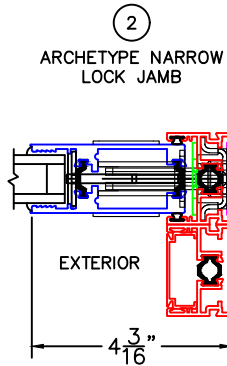

(USE RULER TO SCALE DIMENSIONS IN INCHES)

SCALE: 1/4"

OPTIONS AND UPGRADES

- NOTES:
 -*HP2-T ARCHETYPE NARROW LOCK JAMB: NO KEYED CYLINDER.
 -**HP1-T ARCHETYPE NARROW LOCK JAMB: KEYED CYLINDER OPPOSITE HP ONLY.
 -GLASS PENETRATION: 11/16"

OPTIONS AND UPGRADES

(USE RULER TO SCALE DIMENSIONS IN INCHES)

SCALE: 3/4

1

HP2-T ARCHETYPE MEETING STILES

OPTIONS AND UPGRADES

(USE RULER TO SCALE DIMENSIONS IN INCHES)

SCALE: 3/4

(USE RULER TO SCALE DIMENSIONS IN INCHES)

SCALE: 3/4

1C

HP1-T ARCHETYPE NARROW MEETING STILES

OPTIONS AND UPGRADES

(USE RULER TO SCALE DIMENSIONS IN INCHES)

SCALE: FULL

1D

HP1-T ARCHETYPE LOCK STILE

ARCHETYPE LATCH WITH
FLUSH PULL HANDLES

EXTERIOR

0 0.5 1
(USE RULER TO SCALE DIMENSIONS IN INCHES)
SCALE: FULL

OPTIONS AND UPGRADES

3

HP INTERLOCKERS

EXTERIOR