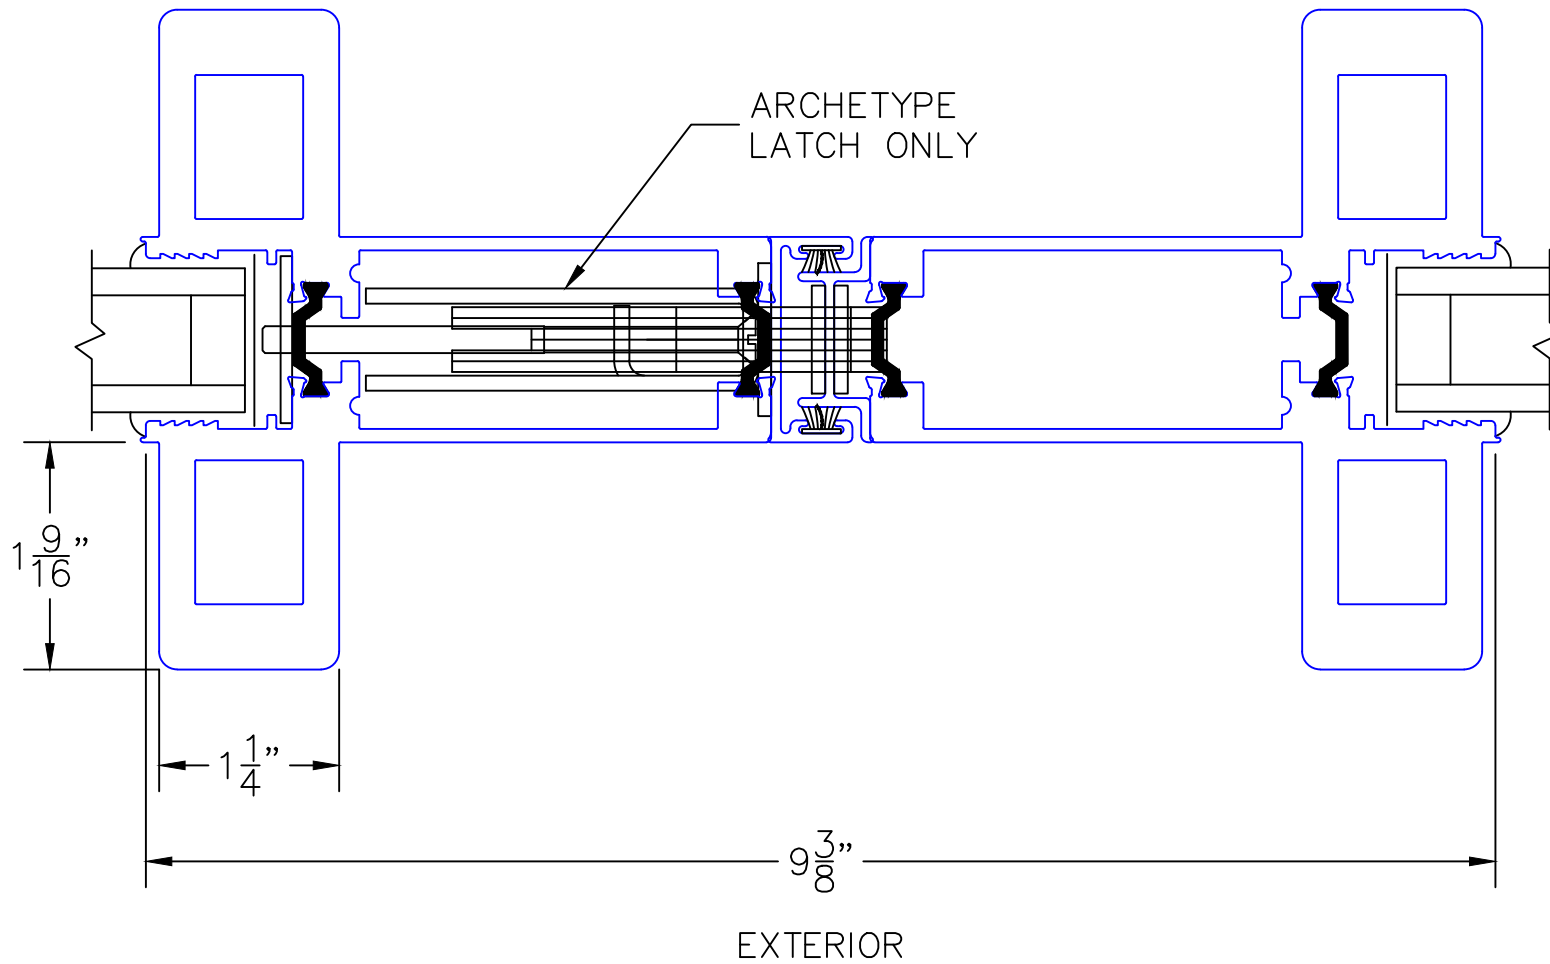

OPTIONS AND UPGRADES

(USE RULER TO SCALE DIMENSIONS IN INCHES)

SCALE: 3/4

1

HP2-T ARCHETYPE MEETING STILES

OPTIONS AND UPGRADES

(USE RULER TO SCALE DIMENSIONS IN INCHES)

SCALE: 3/4

1A

HP1-T ARCHETYPE MEETING STILES

OPTIONS AND UPGRADES

(USE RULER TO SCALE DIMENSIONS IN INCHES)

SCALE: 3/4

1B

HP2-T ARCHETYPE NARROW MEETING STILES

OPTIONS AND UPGRADES

HP1-T ARCHETYPE LOCK STILE

ARCHETYPE LATCH WITH
FLUSH PULL HANDLES

EXTERIOR

0 0.5 1
(USE RULER TO SCALE DIMENSIONS IN INCHES)
SCALE: FULL

OPTIONS AND UPGRADES

3

HP INTERLOCKERS

EXTERIOR