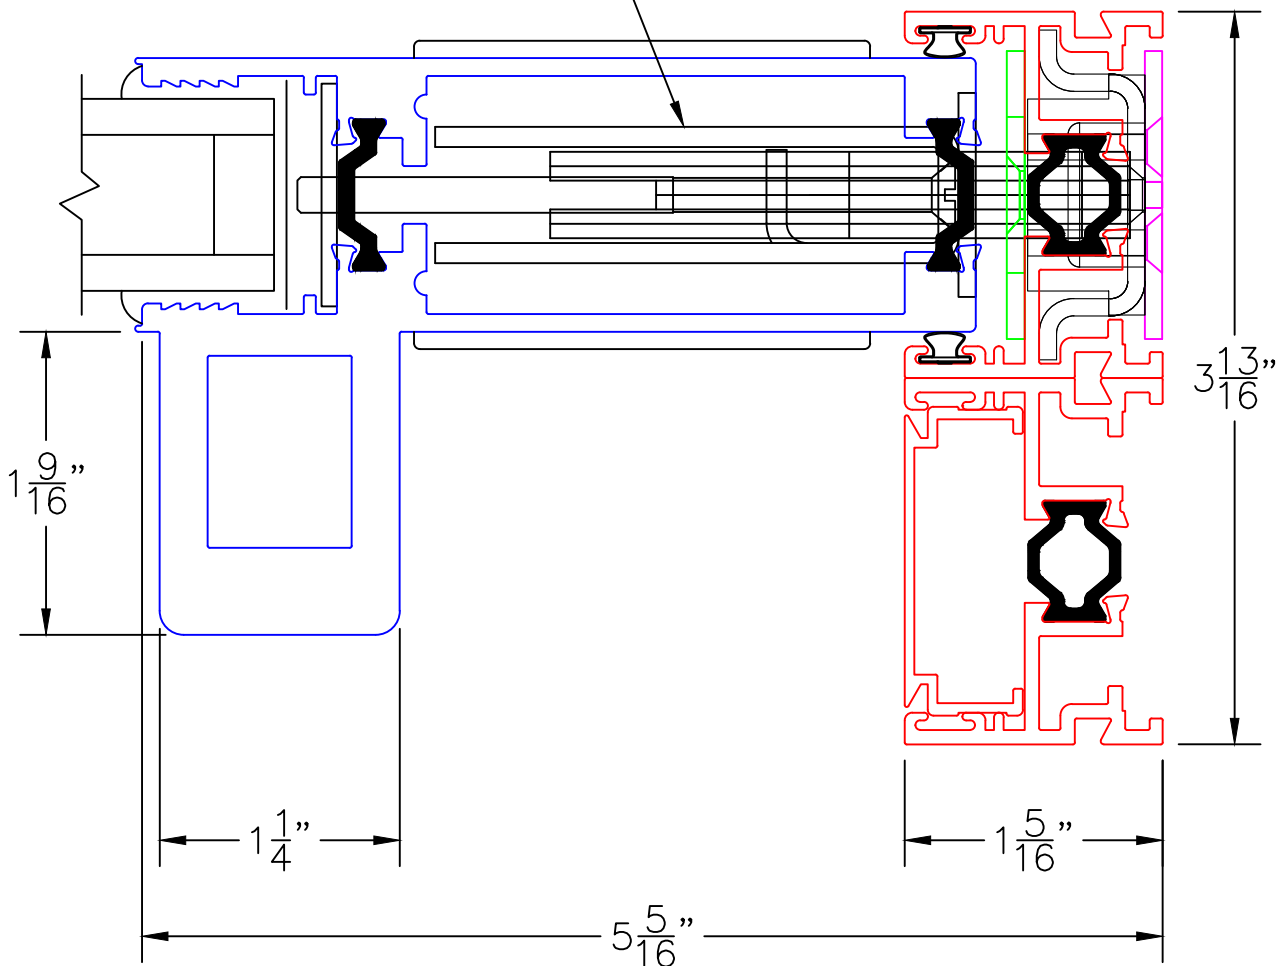

(USE RULER TO SCALE DIMENSIONS IN INCHES)

SCALE: FULL

2A

HP2-T ARCHETYPE NARROW LOCK STILE

0 0.5 1
(USE RULER TO SCALE DIMENSIONS IN INCHES)
SCALE: FULL

OPTIONS AND UPGRADES

2B

HP1-T ARCHETYPE NARROW LOCK STILE

0 0.5 1
(USE RULER TO SCALE DIMENSIONS IN INCHES)
SCALE: FULL

OPTIONS AND UPGRADES

2C

HP2-T ARCHETYPE LOCK STILE

(USE RULER TO SCALE DIMENSIONS IN INCHES)

SCALE: FULL

OPTIONS AND UPGRADES

2D

HP1-T ARCHETYPE LOCK STILE

ARCHETYPE LATCH WITH
FLUSH PULL HANDLES

EXTERIOR

0 0.5 1
(USE RULER TO SCALE DIMENSIONS IN INCHES)
SCALE: FULL

OPTIONS AND UPGRADES

3

HP INTERLOCKERS

EXTERIOR