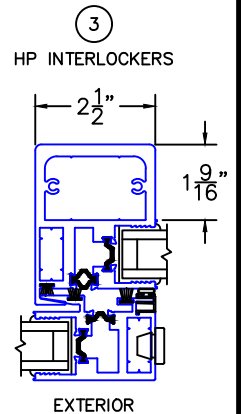

(USE RULER TO SCALE DIMENSIONS IN INCHES)

SCALE: 1/4"

OPTIONS AND UPGRADES

- NOTES:
 -*HP2-T ARCHETYPE NARROW LOCK JAMB: NO KEYED CYLINDER.
 -**HP1-T ARCHETYPE NARROW LOCK JAMB: KEYED CYLINDER OPPOSITE HP ONLY.
 -GLASS PENETRATION: 11/16"

OPTIONS AND UPGRADES

(USE RULER TO SCALE DIMENSIONS IN INCHES)

SCALE: 3/4

1

HP2-T ARCHETYPE MEETING STILES

OPTIONS AND UPGRADES

(USE RULER TO SCALE DIMENSIONS IN INCHES)

SCALE: 3/4

(USE RULER TO SCALE DIMENSIONS IN INCHES)

SCALE: FULL

2A

HP2-T ARCHETYPE NARROW LOCK STILE

0 0.5 1
(USE RULER TO SCALE DIMENSIONS IN INCHES)
SCALE: FULL

OPTIONS AND UPGRADES

2B

HP1-T ARCHETYPE NARROW LOCK STILE

0 0.5 1
(USE RULER TO SCALE DIMENSIONS IN INCHES)
SCALE: FULL

OPTIONS AND UPGRADES

2C

HP2-T ARCHETYPE LOCK STILE

(USE RULER TO SCALE DIMENSIONS IN INCHES)

SCALE: FULL

OPTIONS AND UPGRADES

2D