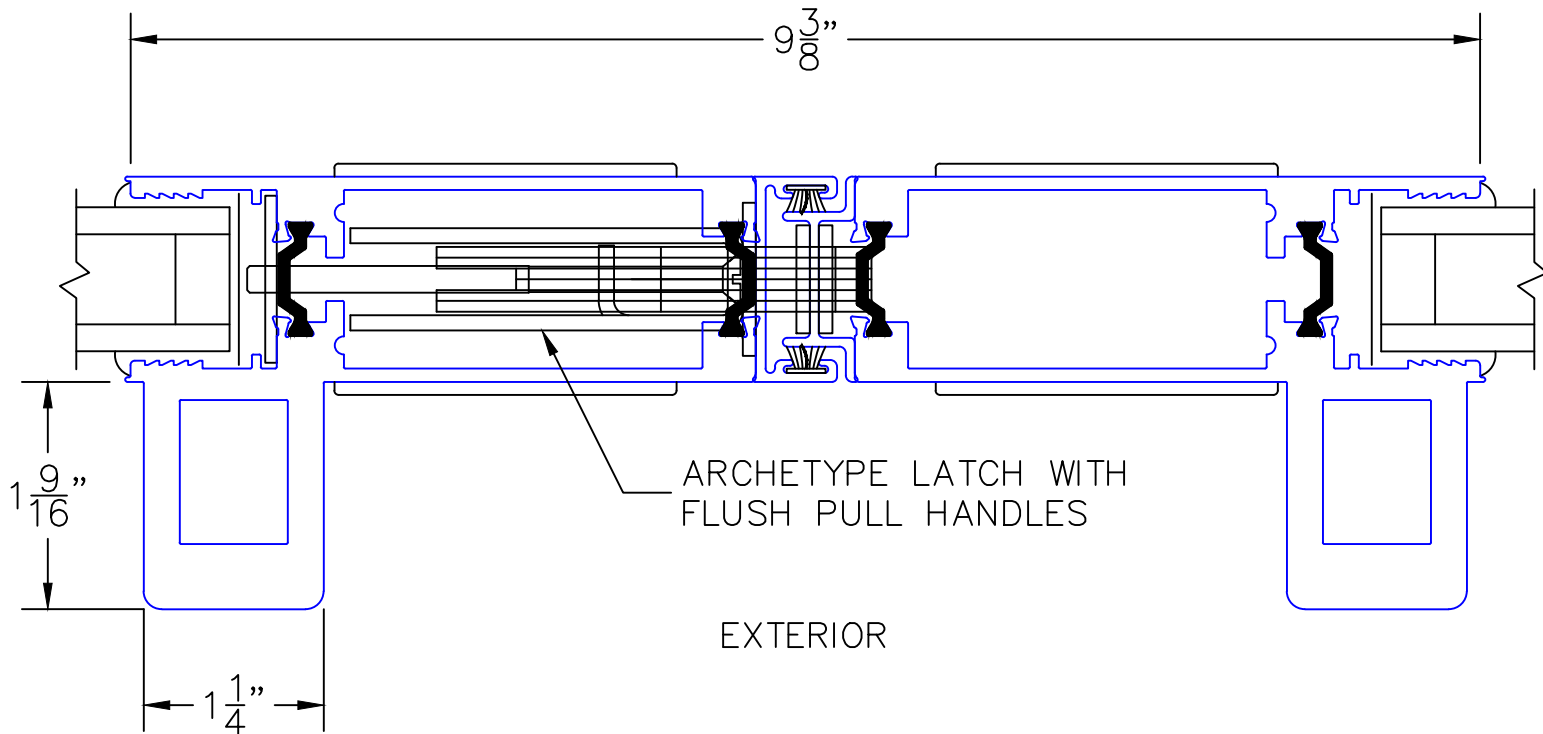

OPTIONS AND UPGRADES

(USE RULER TO SCALE DIMENSIONS IN INCHES)

SCALE: 3/4

1A

HP1-T ARCHETYPE MEETING STILES