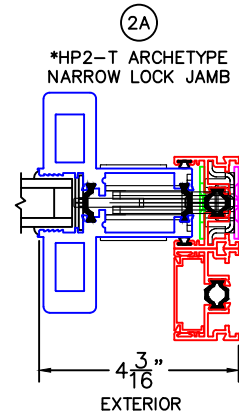

(USE RULER TO SCALE DIMENSIONS IN INCHES)

SCALE: 1/4"

OPTIONS AND UPGRADES

- NOTES:
 -*HP2-T ARCHETYPE NARROW LOCK JAMB: NO KEYED CYLINDER.
 -**HP1-T ARCHETYPE NARROW LOCK JAMB: KEYED CYLINDER OPPOSITE HP ONLY.
 -GLASS PENETRATION: 11/16"

OPTIONS AND UPGRADES

(USE RULER TO SCALE DIMENSIONS IN INCHES)

SCALE: 3/4

1

HP2-T ARCHETYPE MEETING STILES

OPTIONS AND UPGRADES

(USE RULER TO SCALE DIMENSIONS IN INCHES)

SCALE: 3/4

(USE RULER TO SCALE DIMENSIONS IN INCHES)

SCALE: 3/4

1C

HP1-T ARCHETYPE NARROW MEETING STILES

OPTIONS AND UPGRADES

(USE RULER TO SCALE DIMENSIONS IN INCHES)

SCALE: FULL

1D

HP1-T ARCHETYPE LOCK STILE

ARCHETYPE LATCH WITH
FLUSH PULL HANDLES

EXTERIOR

0 0.5 1
(USE RULER TO SCALE DIMENSIONS IN INCHES)
SCALE: FULL

OPTIONS AND UPGRADES

3

HP INTERLOCKERS

EXTERIOR