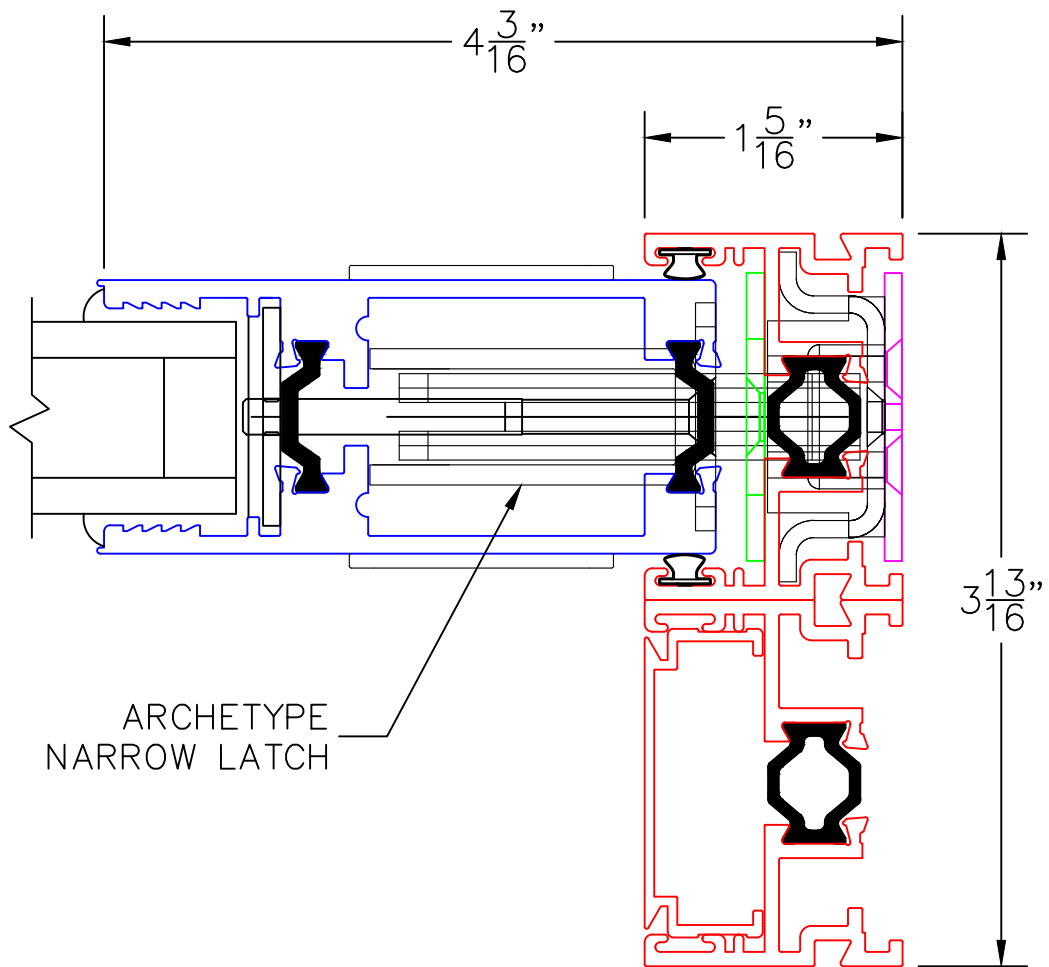

ARCHETYPE NARROW
MEETING STILES

(USE RULER TO SCALE DIMENSIONS IN INCHES)

SCALE: FULL

OPTIONS AND UPGRADES

2

ARCHETYPE NARROW
LOCK STILE

EXTERIOR

OPTIONS AND UPGRADES

(USE RULER TO SCALE DIMENSIONS IN INCHES)

SCALE: FULL

2A

HP2-T ARCHETYPE NARROW LOCK STILE

0 0.5 1
(USE RULER TO SCALE DIMENSIONS IN INCHES)
SCALE: FULL

OPTIONS AND UPGRADES

2B

HP1-T ARCHETYPE NARROW LOCK STILE

0 0.5 1
(USE RULER TO SCALE DIMENSIONS IN INCHES)
SCALE: FULL

OPTIONS AND UPGRADES

2C

HP2-T ARCHETYPE LOCK STILE

(USE RULER TO SCALE DIMENSIONS IN INCHES)

SCALE: FULL

OPTIONS AND UPGRADES

2D

HP1-T ARCHETYPE LOCK STILE

ARCHETYPE LATCH WITH
FLUSH PULL HANDLES

EXTERIOR

0 0.5 1
(USE RULER TO SCALE DIMENSIONS IN INCHES)
SCALE: FULL

OPTIONS AND UPGRADES

3

HP INTERLOCKERS

EXTERIOR