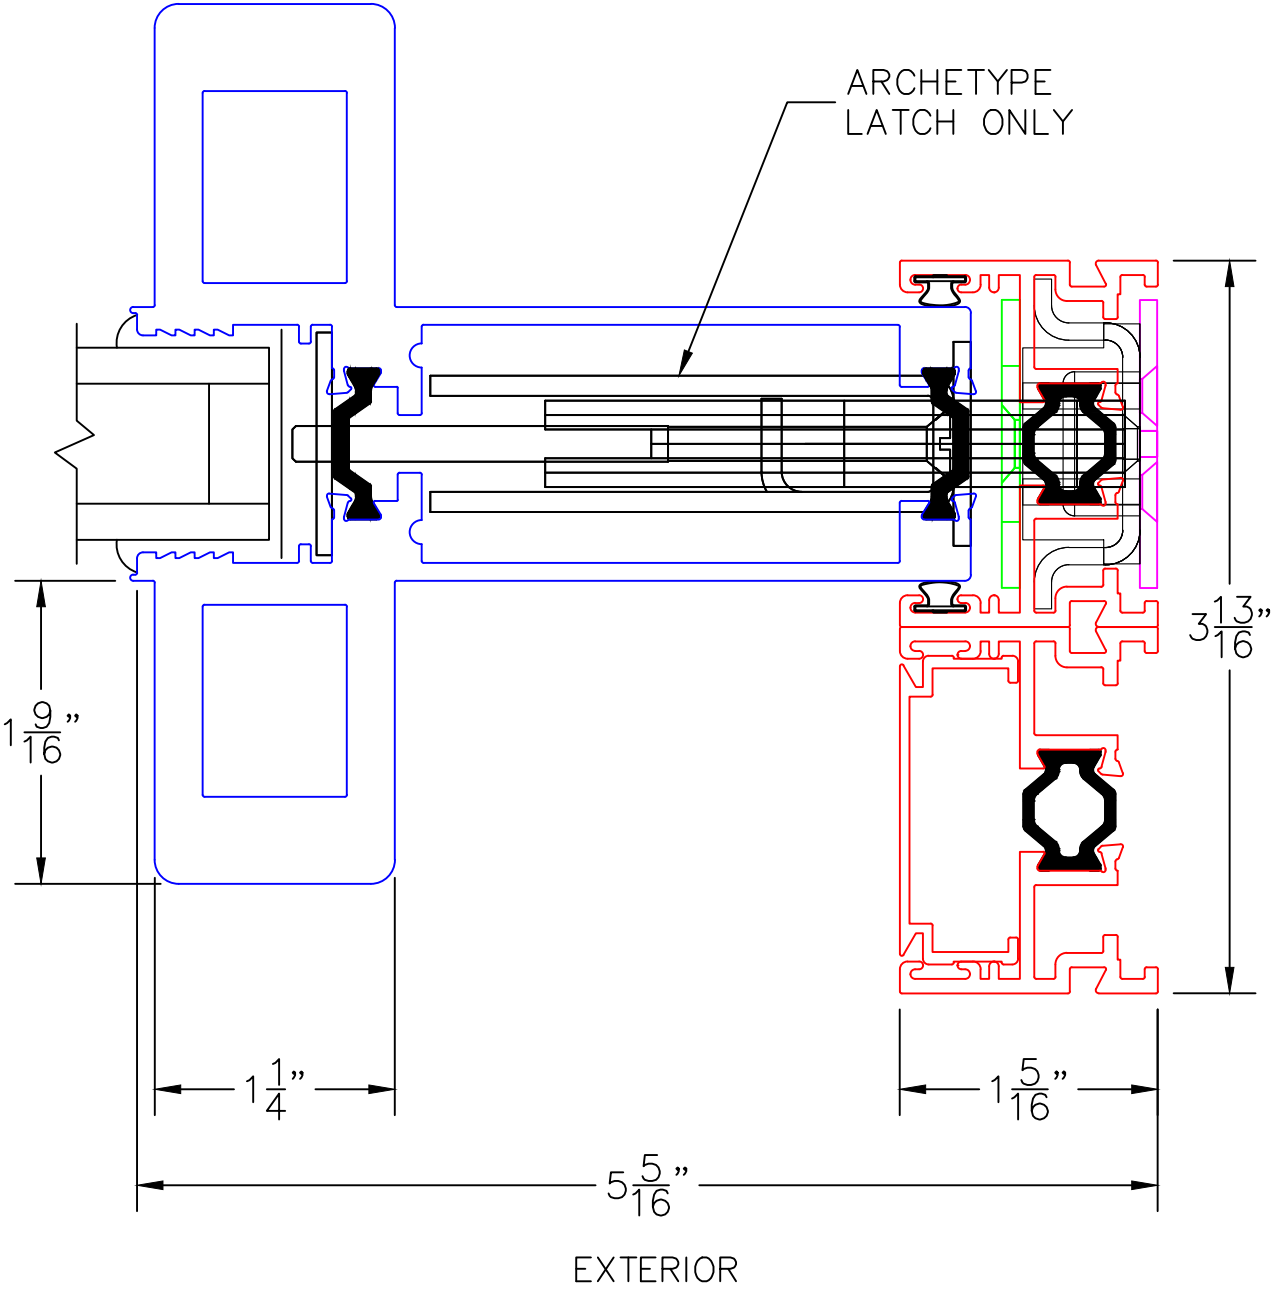

(USE RULER TO SCALE DIMENSIONS IN INCHES)

SCALE: FULL

2A

HP2-T ARCHETYPE NARROW LOCK STILE

0 0.5 1
(USE RULER TO SCALE DIMENSIONS IN INCHES)
SCALE: FULL

OPTIONS AND UPGRADES

2B

HP1-T ARCHETYPE NARROW LOCK STILE

0 0.5 1
(USE RULER TO SCALE DIMENSIONS IN INCHES)
SCALE: FULL

OPTIONS AND UPGRADES

2C

HP2-T ARCHETYPE LOCK STILE

(USE RULER TO SCALE DIMENSIONS IN INCHES)

SCALE: FULL

OPTIONS AND UPGRADES

2D

HP1-T ARCHETYPE LOCK STILE

ARCHETYPE LATCH WITH
FLUSH PULL HANDLES

EXTERIOR

0 0.5 1
(USE RULER TO SCALE DIMENSIONS IN INCHES)
SCALE: FULL

OPTIONS AND UPGRADES

3

HP INTERLOCKERS

EXTERIOR