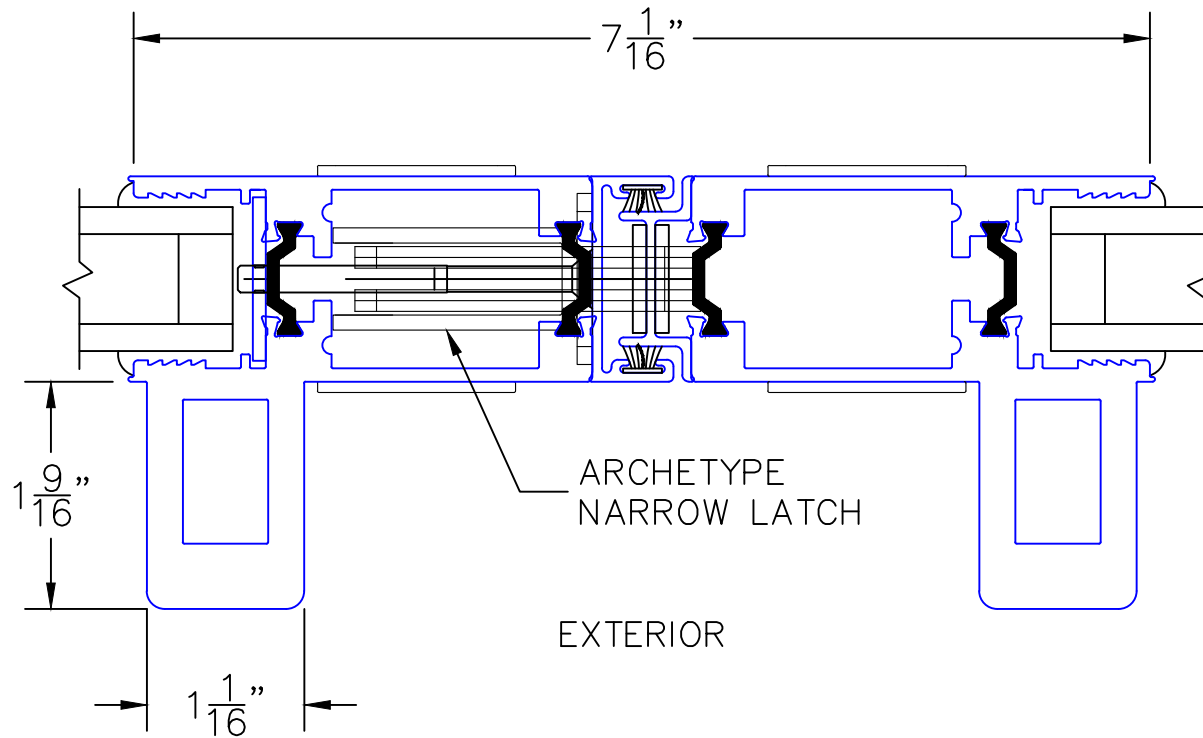

1A

HP1-T ARCHETYPE MEETING STILES

OPTIONS AND UPGRADES

(USE RULER TO SCALE DIMENSIONS IN INCHES)

SCALE: 3/4

1B

HP2-T ARCHETYPE NARROW MEETING STILES

OPTIONS AND UPGRADES

(USE RULER TO SCALE DIMENSIONS IN INCHES)

SCALE: 3/4

1C

HP1-T ARCHETYPE NARROW MEETING STILES

OPTIONS AND UPGRADES

(USE RULER TO SCALE DIMENSIONS IN INCHES)

SCALE: FULL

1D

HP1-T ARCHETYPE LOCK STILE

ARCHETYPE LATCH WITH
FLUSH PULL HANDLES

EXTERIOR

0 0.5 1
(USE RULER TO SCALE DIMENSIONS IN INCHES)
SCALE: FULL

OPTIONS AND UPGRADES

3

HP INTERLOCKERS

EXTERIOR