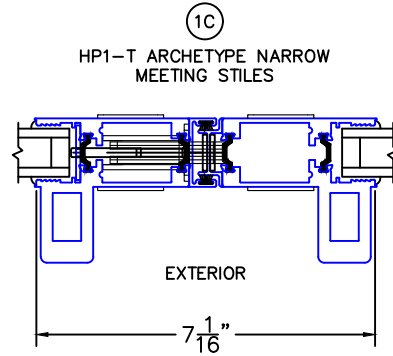

(USE RULER TO SCALE DIMENSIONS IN INCHES)

SCALE: 1/4"

OPTIONS AND UPGRADES

- NOTES:
 -*HP2-T ARCHETYPE NARROW LOCK JAMB: NO KEYED CYLINDER.
 -**HP1-T ARCHETYPE NARROW LOCK JAMB: KEYED CYLINDER OPPOSITE HP ONLY.
 -GLASS PENETRATION: 11/16"

OPTIONS AND UPGRADES

(USE RULER TO SCALE DIMENSIONS IN INCHES)

SCALE: 3/4

1

HP2-T ARCHETYPE MEETING STILES

OPTIONS AND UPGRADES

(USE RULER TO SCALE DIMENSIONS IN INCHES)

SCALE: 3/4

(USE RULER TO SCALE DIMENSIONS IN INCHES)

SCALE: 3/4

1C

HP1-T ARCHETYPE NARROW MEETING STILES

OPTIONS AND UPGRADES

(USE RULER TO SCALE DIMENSIONS IN INCHES)

SCALE: FULL

1D

HP1-T ARCHETYPE LOCK STILE

ARCHETYPE LATCH WITH
FLUSH PULL HANDLES

EXTERIOR

0 0.5 1
(USE RULER TO SCALE DIMENSIONS IN INCHES)
SCALE: FULL

OPTIONS AND UPGRADES

3

HP INTERLOCKERS

EXTERIOR