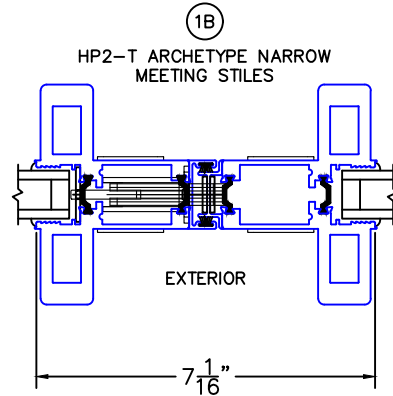

(USE RULER TO SCALE DIMENSIONS IN INCHES)

SCALE: 1/4"

OPTIONS AND UPGRADES

- NOTES:
 -*HP2-T ARCHETYPE NARROW LOCK JAMB: NO KEYED CYLINDER.
 -**HP1-T ARCHETYPE NARROW LOCK JAMB: KEYED CYLINDER OPPOSITE HP ONLY.
 -GLASS PENETRATION: 11/16"

OPTIONS AND UPGRADES

(USE RULER TO SCALE DIMENSIONS IN INCHES)

SCALE: 3/4

1

HP2-T ARCHETYPE MEETING STILES

OPTIONS AND UPGRADES

(USE RULER TO SCALE DIMENSIONS IN INCHES)

SCALE: 3/4

0 0.5 1
(USE RULER TO SCALE DIMENSIONS IN INCHES)
SCALE: FULL

OPTIONS AND UPGRADES

2C

HP2-T ARCHETYPE LOCK STILE

(USE RULER TO SCALE DIMENSIONS IN INCHES)

SCALE: FULL

OPTIONS AND UPGRADES

2D

HP1-T ARCHETYPE LOCK STILE

ARCHETYPE LATCH WITH
FLUSH PULL HANDLES

EXTERIOR

0 0.5 1
(USE RULER TO SCALE DIMENSIONS IN INCHES)
SCALE: FULL

OPTIONS AND UPGRADES

3

HP INTERLOCKERS

EXTERIOR