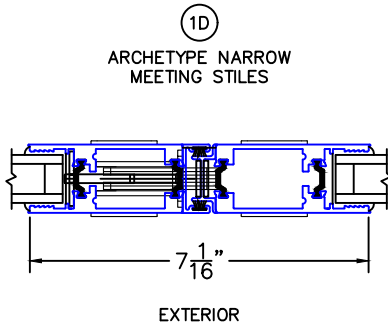

(USE RULER TO SCALE DIMENSIONS IN INCHES)

SCALE: 1/4"

OPTIONS AND UPGRADES

- NOTES:
 -*HP2-T ARCHETYPE NARROW LOCK JAMB: NO KEYED CYLINDER.
 -**HP1-T ARCHETYPE NARROW LOCK JAMB: KEYED CYLINDER OPPOSITE HP ONLY.
 -GLASS PENETRATION: 11/16"

OPTIONS AND UPGRADES

(USE RULER TO SCALE DIMENSIONS IN INCHES)

SCALE: 3/4

1

HP2-T ARCHETYPE MEETING STILES

OPTIONS AND UPGRADES

(USE RULER TO SCALE DIMENSIONS IN INCHES)

SCALE: 3/4

(USE RULER TO SCALE DIMENSIONS IN INCHES)

SCALE: 3/4

1C

HP1-T ARCHETYPE NARROW MEETING STILES

OPTIONS AND UPGRADES

(USE RULER TO SCALE DIMENSIONS IN INCHES)

SCALE: FULL

1D

0 0.5 1
(USE RULER TO SCALE DIMENSIONS IN INCHES)
SCALE: FULL

OPTIONS AND UPGRADES

2C

HP2-T ARCHETYPE LOCK STILE

(USE RULER TO SCALE DIMENSIONS IN INCHES)

SCALE: FULL

OPTIONS AND UPGRADES

2D