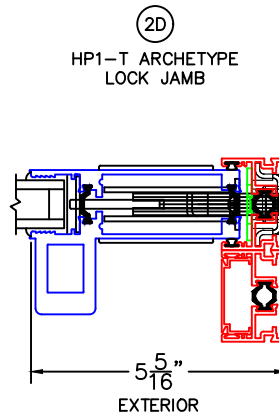

(USE RULER TO SCALE DIMENSIONS IN INCHES)

SCALE: 1/4"

OPTIONS AND UPGRADES

- NOTES:
 -*HP2-T ARCHETYPE NARROW LOCK JAMB: NO KEYED CYLINDER.
 -**HP1-T ARCHETYPE NARROW LOCK JAMB: KEYED CYLINDER OPPOSITE HP ONLY.
 -GLASS PENETRATION: 11/16"

OPTIONS AND UPGRADES

(USE RULER TO SCALE DIMENSIONS IN INCHES)

SCALE: 3/4

1

HP2-T ARCHETYPE MEETING STILES

OPTIONS AND UPGRADES

(USE RULER TO SCALE DIMENSIONS IN INCHES)

SCALE: 3/4

HP1-T ARCHETYPE LOCK STILE

ARCHETYPE LATCH WITH
FLUSH PULL HANDLES

EXTERIOR

0 0.5 1
(USE RULER TO SCALE DIMENSIONS IN INCHES)
SCALE: FULL

OPTIONS AND UPGRADES

3

HP INTERLOCKERS

EXTERIOR