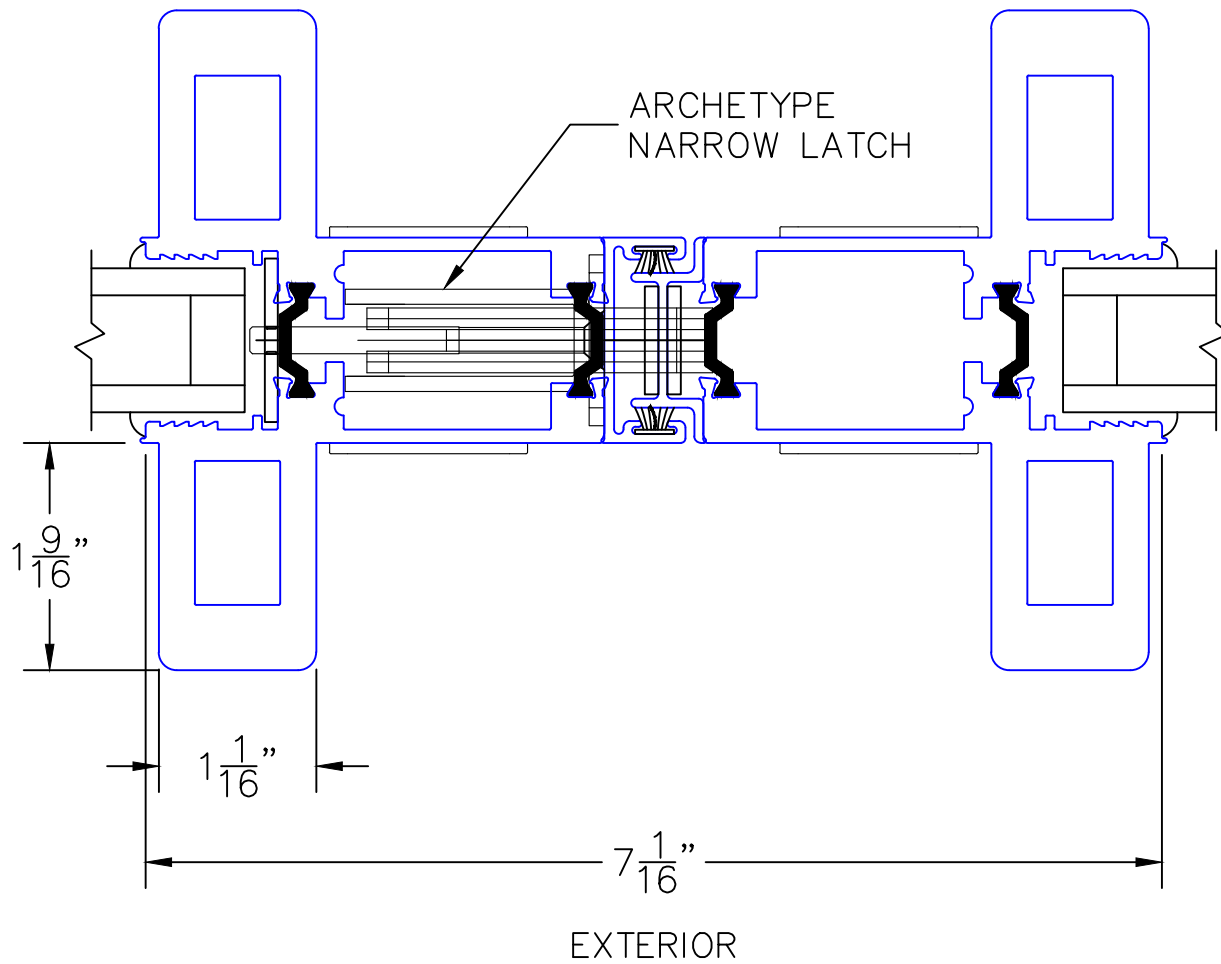

1A

HP1-T ARCHETYPE MEETING STILES

OPTIONS AND UPGRADES

(USE RULER TO SCALE DIMENSIONS IN INCHES)

SCALE: 3/4

1B

HP2-T ARCHETYPE NARROW MEETING STILES

OPTIONS AND UPGRADES

(USE RULER TO SCALE DIMENSIONS IN INCHES)

SCALE: 3/4

1C

HP1-T ARCHETYPE NARROW MEETING STILES

OPTIONS AND UPGRADES

(USE RULER TO SCALE DIMENSIONS IN INCHES)

SCALE: FULL

1D

HP1-T ARCHETYPE LOCK STILE

ARCHETYPE LATCH WITH
FLUSH PULL HANDLES

EXTERIOR

0 0.5 1
(USE RULER TO SCALE DIMENSIONS IN INCHES)
SCALE: FULL

OPTIONS AND UPGRADES

3

HP INTERLOCKERS

EXTERIOR