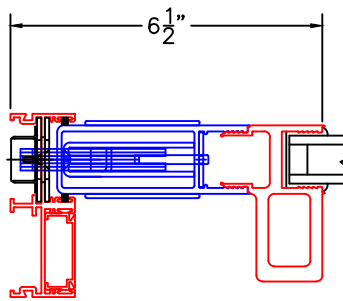

(USE RULER TO SCALE DIMENSIONS IN INCHES)

SCALE: 1/4"

OPTIONS AND UPGRADES  
(ARCHETYPE HARDWARE)

①

ARCHETYPE MEETING STILES  
WITH HP2 ADAPTERS

EXTERIOR

①A

ARCHETYPE MEETING STILES  
WITH HP1 ADAPTERS

EXTERIOR

②

ARCHETYPE LOCK STILE  
WITH HP2 ADAPTER

EXTERIOR

②A

ARCHETYPE LOCK STILE  
WITH HP1 ADAPTER

EXTERIOR

②B

ARCHETYPE LOCK STILE  
WITH LEVER

EXTERIOR

②C

ARCHETYPE LOCK STILE  
WITH 1" SIGHTLINE EXTENDER

EXTERIOR

②D

ARCHETYPE LOCK STILE  
WITH 2-1/2" SIGHTLINE EXTENDER

EXTERIOR

②E

ARCHETYPE LOCK STILE  
WITH 3-1/2" SIGHTLINE EXTENDER

EXTERIOR