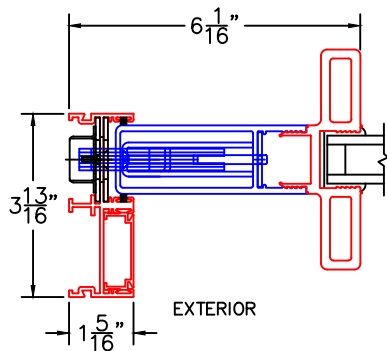

(USE RULER TO SCALE DIMENSIONS IN INCHES)

SCALE: 1/4"

OPTIONS AND UPGRADES  
(ARCHETYPE HARDWARE)

①

ARCHETYPE MEETING STILES  
WITH HP2 ADAPTERS

EXTERIOR

①A

ARCHETYPE MEETING STILES  
WITH HP1 ADAPTERS

EXTERIOR

②

ARCHETYPE LOCK STILE  
WITH HP2 ADAPTER

EXTERIOR

②A

ARCHETYPE LOCK STILE  
WITH HP1 ADAPTER

EXTERIOR

②B

ARCHETYPE LOCK STILE  
WITH LEVER

EXTERIOR

②C

ARCHETYPE LOCK STILE  
WITH 1" SIGHTLINE EXTENDER

EXTERIOR

②D

ARCHETYPE LOCK STILE  
WITH 2-1/2" SIGHTLINE EXTENDER

EXTERIOR

②E

ARCHETYPE LOCK STILE  
WITH 3-1/2" SIGHTLINE EXTENDER

EXTERIOR