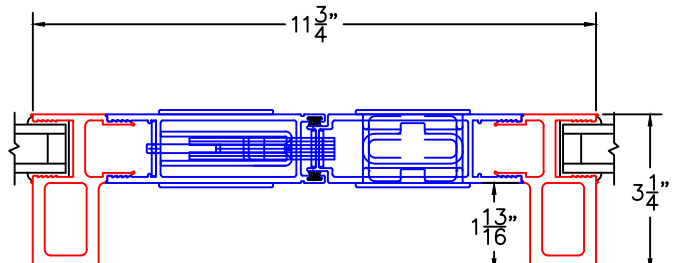

(USE RULER TO SCALE DIMENSIONS IN INCHES)

SCALE: 1/4"

OPTIONS AND UPGRADES  
(ARCHETYPE HARDWARE)

①

ARCHETYPE MEETING STILES  
WITH HP2 ADAPTERS

EXTERIOR

①A

ARCHETYPE MEETING STILES  
WITH HP1 ADAPTERS

EXTERIOR

②

ARCHETYPE LOCK STILE  
WITH HP2 ADAPTER

EXTERIOR

②A

ARCHETYPE LOCK STILE  
WITH HP1 ADAPTER

EXTERIOR

②B

ARCHETYPE LOCK STILE  
WITH LEVER

EXTERIOR

②C

ARCHETYPE LOCK STILE  
WITH 1" SIGHTLINE EXTENDER

EXTERIOR

②D

ARCHETYPE LOCK STILE  
WITH 2-1/2" SIGHTLINE EXTENDER

EXTERIOR

②E

ARCHETYPE LOCK STILE  
WITH 3-1/2" SIGHTLINE EXTENDER

EXTERIOR