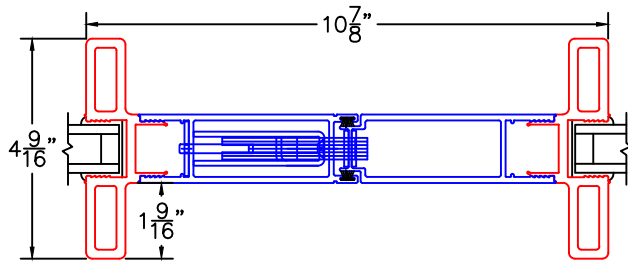

(USE RULER TO SCALE DIMENSIONS IN INCHES)

SCALE: 1/4"

OPTIONS AND UPGRADES  
(ARCHETYPE HARDWARE)

①

ARCHETYPE MEETING STILES  
WITH HP2 ADAPTERS

EXTERIOR

①A

ARCHETYPE MEETING STILES  
WITH HP1 ADAPTERS

EXTERIOR

②

ARCHETYPE LOCK STILE  
WITH HP2 ADAPTER

EXTERIOR

②A

ARCHETYPE LOCK STILE  
WITH HP1 ADAPTER

EXTERIOR

②B

ARCHETYPE LOCK STILE  
WITH LEVER

EXTERIOR

②C

ARCHETYPE LOCK STILE  
WITH 1" SIGHTLINE EXTENDER

EXTERIOR

②D

ARCHETYPE LOCK STILE  
WITH 2-1/2" SIGHTLINE EXTENDER

EXTERIOR

②E

ARCHETYPE LOCK STILE  
WITH 3-1/2" SIGHTLINE EXTENDER

EXTERIOR