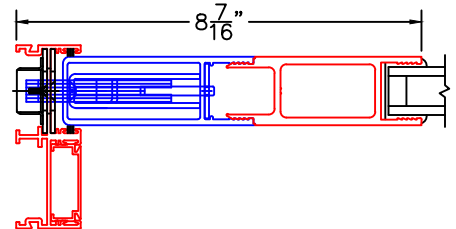

ARCHETYPE LOCK STILE  
WITH LEVER

EXTERIOR

②C

ARCHETYPE LOCK STILE  
WITH 1" SIGHTLINE EXTENDER

EXTERIOR

②D

ARCHETYPE LOCK STILE  
WITH 2-1/2" SIGHTLINE EXTENDER

EXTERIOR

②E

ARCHETYPE LOCK STILE  
WITH 3-1/2" SIGHTLINE EXTENDER

EXTERIOR