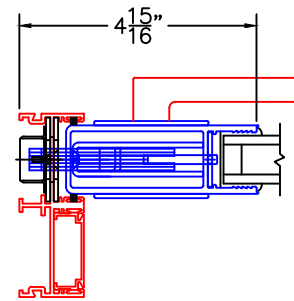

(USE RULER TO SCALE DIMENSIONS IN INCHES)

SCALE: 1/4"

OPTIONS AND UPGRADES  
(ARCHETYPE HARDWARE)

①

ARCHETYPE MEETING STILES  
WITH HP2 ADAPTERS

EXTERIOR

①A

ARCHETYPE MEETING STILES  
WITH HP1 ADAPTERS

EXTERIOR

②

ARCHETYPE LOCK STILE  
WITH HP2 ADAPTER

EXTERIOR

②A

ARCHETYPE LOCK STILE  
WITH HP1 ADAPTER

EXTERIOR

②B

ARCHETYPE LOCK STILE  
WITH LEVER

EXTERIOR

②C

ARCHETYPE LOCK STILE  
WITH 1" SIGHTLINE EXTENDER

EXTERIOR

②D

ARCHETYPE LOCK STILE  
WITH 2-1/2" SIGHTLINE EXTENDER

EXTERIOR

②E

ARCHETYPE LOCK STILE  
WITH 3-1/2" SIGHTLINE EXTENDER

EXTERIOR