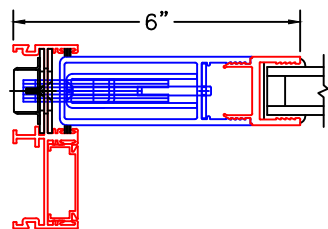

(USE RULER TO SCALE DIMENSIONS IN INCHES)

SCALE: 1/4"

OPTIONS AND UPGRADES  
(ARCHETYPE HARDWARE)

①

ARCHETYPE MEETING STILES  
WITH HP2 ADAPTERS

EXTERIOR

①A

ARCHETYPE MEETING STILES  
WITH HP1 ADAPTERS

EXTERIOR

②

ARCHETYPE LOCK STILE  
WITH HP2 ADAPTER

EXTERIOR

②A

ARCHETYPE LOCK STILE  
WITH HP1 ADAPTER

EXTERIOR

②B

ARCHETYPE LOCK STILE  
WITH LEVER

EXTERIOR

②C

ARCHETYPE LOCK STILE  
WITH 1" SIGHTLINE EXTENDER

EXTERIOR

②D

ARCHETYPE LOCK STILE  
WITH 2-1/2" SIGHTLINE EXTENDER

EXTERIOR

②E

ARCHETYPE LOCK STILE  
WITH 3-1/2" SIGHTLINE EXTENDER

EXTERIOR