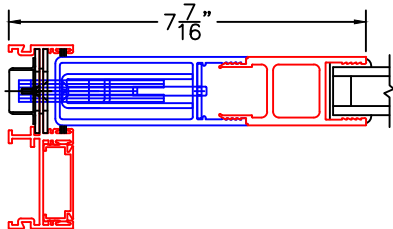

ARCHETYPE LOCK STILE  
WITH LEVER

EXTERIOR

②C

ARCHETYPE LOCK STILE  
WITH 1" SIGHTLINE EXTENDER

EXTERIOR

②D

ARCHETYPE LOCK STILE  
WITH 2-1/2" SIGHTLINE EXTENDER

EXTERIOR

②E

ARCHETYPE LOCK STILE  
WITH 3-1/2" SIGHTLINE EXTENDER

EXTERIOR