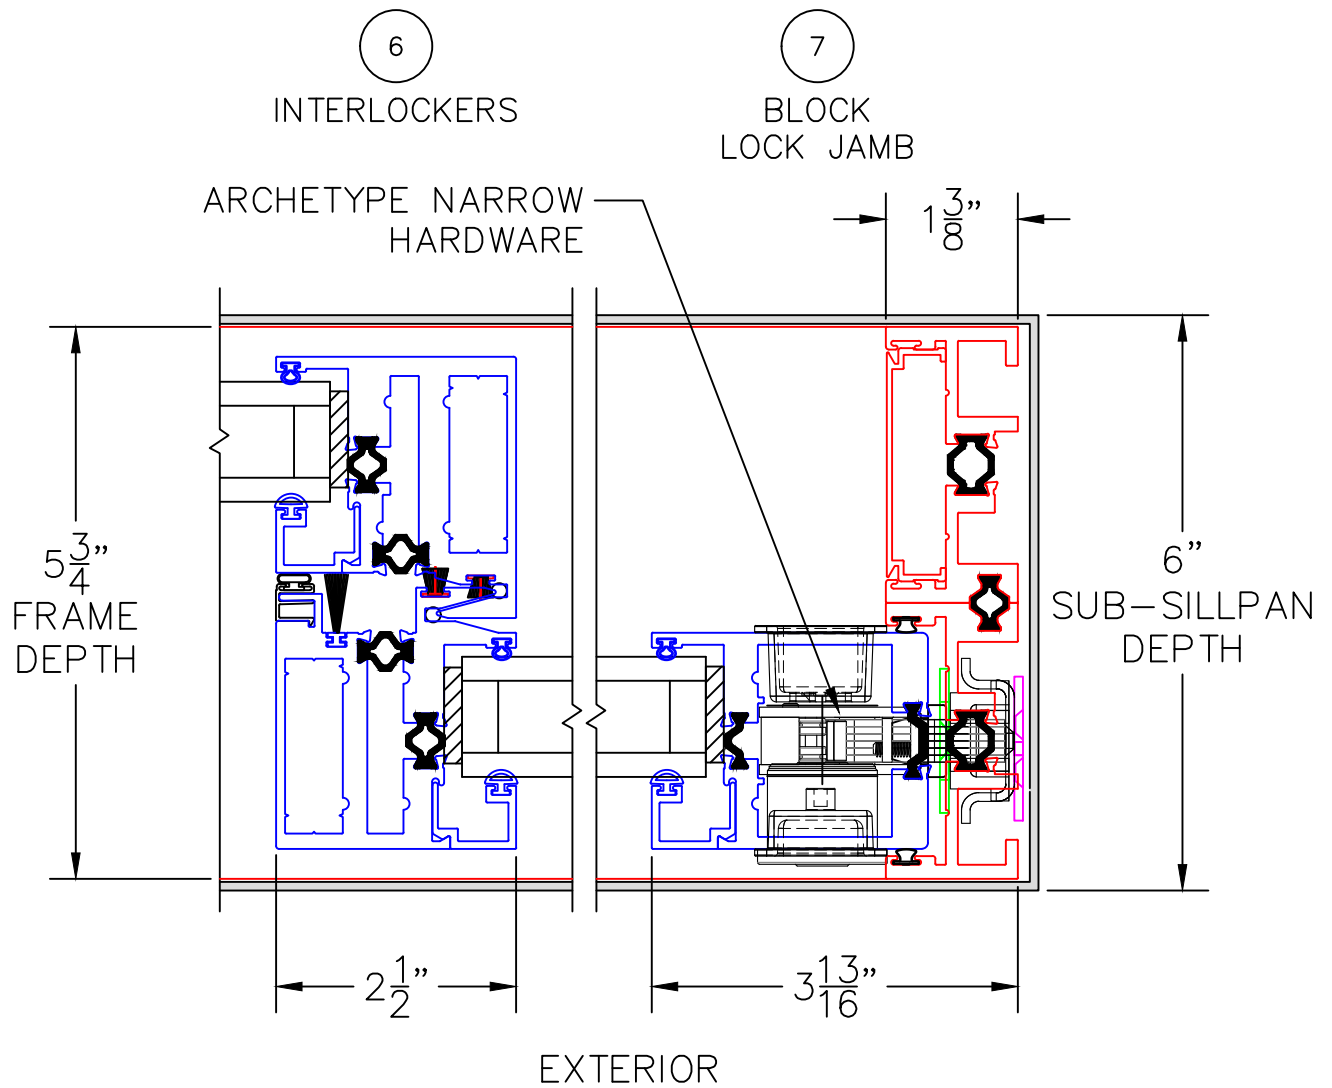

MULTI-SLIDE DOOR DETAILS
XXIXX DOOR SHOWN WITH
1-1/2" INSULATED GLAZING

0 1 2
 (USE RULER TO SCALE DIMENSIONS IN INCHES)
SCALE: 1/2

MULTI-SLIDE DOOR DETAILS
 XXIXX DOOR SHOWN WITH
 1-1/4" INSULATED GLAZING

0 1 2
(USE RULER TO SCALE DIMENSIONS IN INCHES)
SCALE: 1/2

MULTI-SLIDE DOOR DETAILS
XXIXX DOOR SHOWN WITH
1-1/4" INSULATED GLAZING

5

MEETING STILES

0 1 2
(USE RULER TO SCALE DIMENSIONS IN INCHES)
SCALE: 1/2

MULTI-SLIDE DOOR DETAILS
XXIXX DOOR SHOWN WITH
1-1/4" INSULATED GLAZING

0 0.5 1
(USE RULER TO SCALE DIMENSIONS IN INCHES)
SCALE: FULL

MULTI-SLIDE DOOR DETAILS
XXIXX DOOR SHOWN WITH
9/16" SINGLE GLAZING

8

HORIZONTAL
TDL BAR