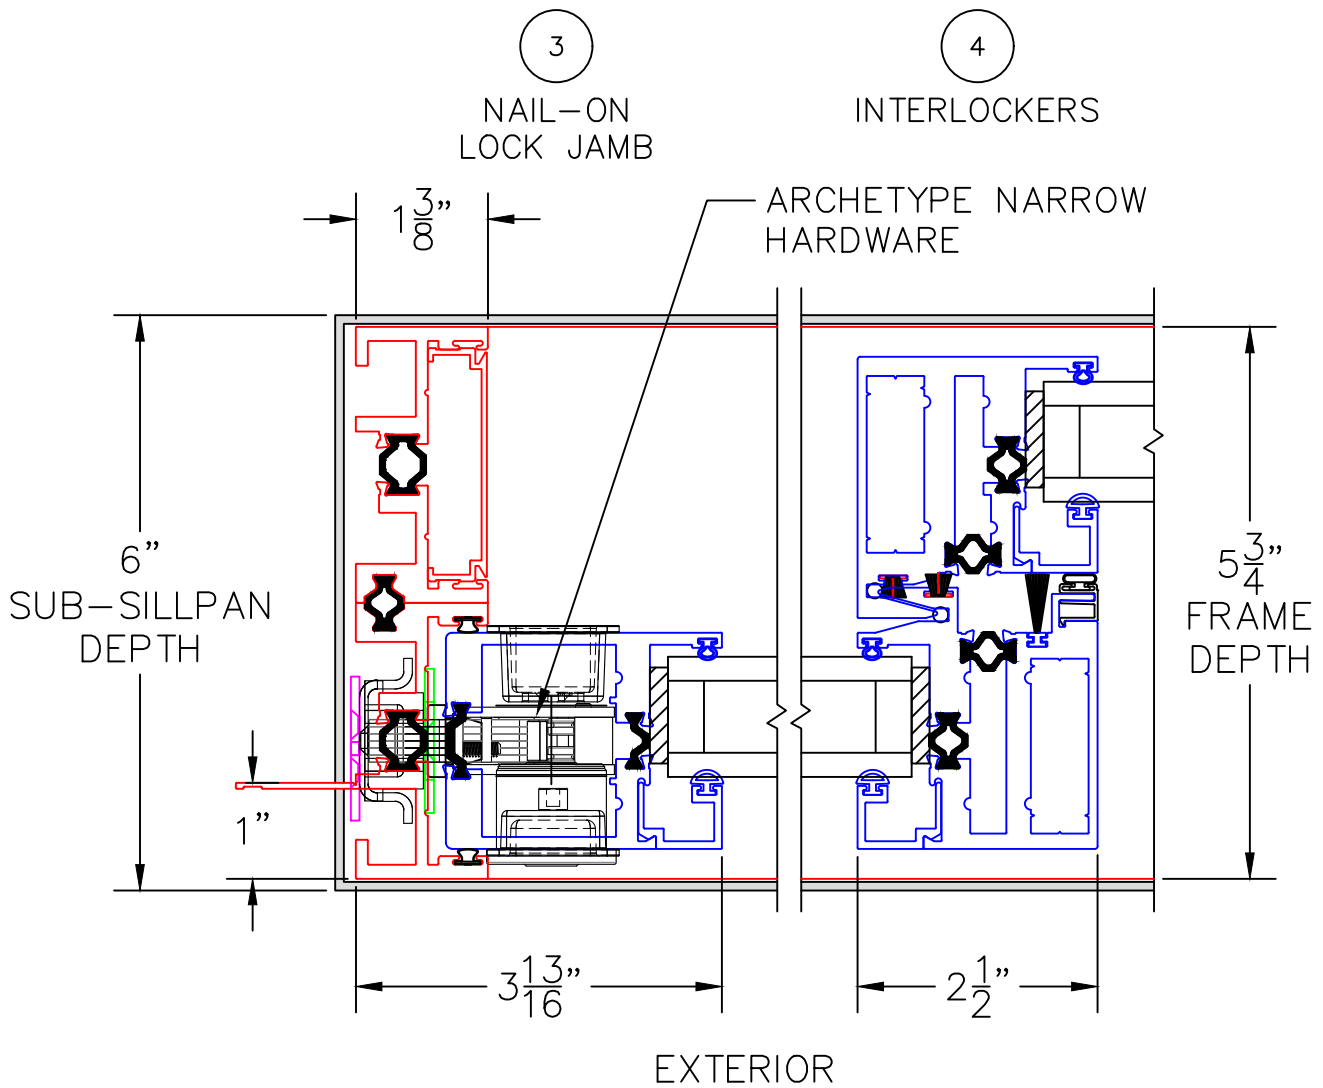

(USE RULER TO SCALE DIMENSIONS IN INCHES)
SCALE: 1/4

MULTI-SLIDE DOOR DETAILS
XXIXX DOOR SHOWN

- ③
NAIL-ON
LOCK JAMB
- ④
INTERLOCKERS
- ⑤
MEETING STILES
- ⑥
INTERLOCKERS
- ⑦
BLOCK
LOCK JAMB

- GLASS PENETRATION = 9/16"
- NET FRAME HEIGHT INCLUDES SUB-SILLPAN.
- *NET FRAME WIDTH DOES NOT INCLUDE SUB-SILLPAN.
- SUB-SILLPAN EXTENDS 1/4" BEYOND EACH JAMB.

0 1 2
(USE RULER TO SCALE DIMENSIONS IN INCHES)
SCALE: 1/2

MULTI-SLIDE DOOR DETAILS
XXIXX DOOR SHOWN WITH 9/16" SINGLE
AND 1-1/4" INSULATED GLAZING

0 1 2
(USE RULER TO SCALE DIMENSIONS IN INCHES)
SCALE: 1/2

MULTI-SLIDE DOOR DETAILS
XXIXX DOOR SHOWN WITH
1-1/2" INSULATED GLAZING

0 1 2
 (USE RULER TO SCALE DIMENSIONS IN INCHES)
SCALE: 1/2

MULTI-SLIDE DOOR DETAILS
 XXIXX DOOR SHOWN WITH
 1-1/4" INSULATED GLAZING

0 1 2
(USE RULER TO SCALE DIMENSIONS IN INCHES)
SCALE: 1/2

MULTI-SLIDE DOOR DETAILS
XXIXX DOOR SHOWN WITH
1-1/4" INSULATED GLAZING

5

MEETING STILES

0 1 2
(USE RULER TO SCALE DIMENSIONS IN INCHES)
SCALE: 1/2