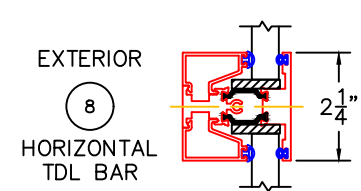

(USE RULER TO SCALE DIMENSIONS IN INCHES)
SCALE: 1/4

MULTI-SLIDE DOOR DETAILS
XXIXX DOOR SHOWN

- ③
NAIL-ON
LOCK JAMB
- ④
INTERLOCKERS
- ⑤
MEETING STILES
- ⑥
INTERLOCKERS
- ⑦
BLOCK
LOCK JAMB

- GLASS PENETRATION = 9/16"
- NET FRAME HEIGHT INCLUDES SUB-SILLPAN.
- *NET FRAME WIDTH DOES NOT INCLUDE SUB-SILLPAN.
- SUB-SILLPAN EXTENDS 1/4" BEYOND EACH JAMB.

0 1 2
(USE RULER TO SCALE DIMENSIONS IN INCHES)
SCALE: 1/2

MULTI-SLIDE DOOR DETAILS
XXIXX DOOR SHOWN WITH 9/16" SINGLE
AND 1-1/4" INSULATED GLAZING

0 1 2
(USE RULER TO SCALE DIMENSIONS IN INCHES)
SCALE: 1/2

MULTI-SLIDE DOOR DETAILS
XXIXX DOOR SHOWN WITH
1-1/2" INSULATED GLAZING

0 1 2
 (USE RULER TO SCALE DIMENSIONS IN INCHES)
SCALE: 1/2

MULTI-SLIDE DOOR DETAILS
 XXIXX DOOR SHOWN WITH
 1-1/4" INSULATED GLAZING