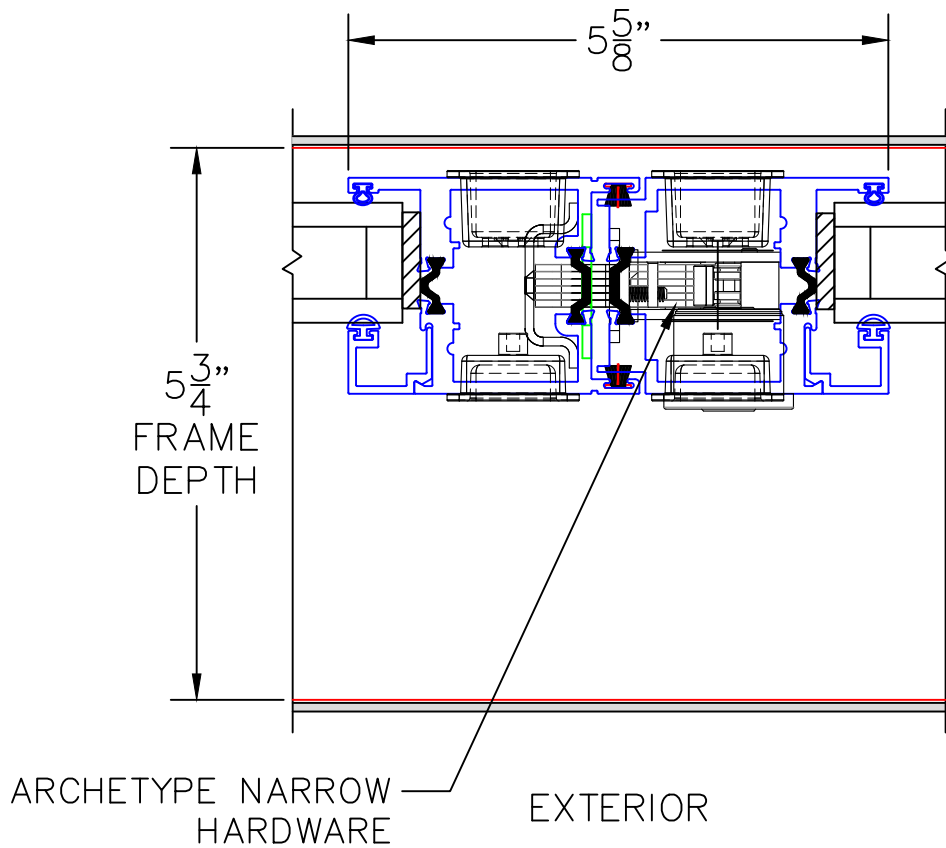

0 1 2
(USE RULER TO SCALE DIMENSIONS IN INCHES)
SCALE: 1/2

MULTI-SLIDE DOOR DETAILS
XXIXX DOOR SHOWN WITH 9/16" SINGLE
AND 1-1/4" INSULATED GLAZING

0 1 2
(USE RULER TO SCALE DIMENSIONS IN INCHES)
SCALE: 1/2

MULTI-SLIDE DOOR DETAILS
XXIXX DOOR SHOWN WITH
1-1/2" INSULATED GLAZING

0 1 2
 (USE RULER TO SCALE DIMENSIONS IN INCHES)
SCALE: 1/2

MULTI-SLIDE DOOR DETAILS
 XXIXX DOOR SHOWN WITH
 1-1/4" INSULATED GLAZING

0 1 2
(USE RULER TO SCALE DIMENSIONS IN INCHES)
SCALE: 1/2

MULTI-SLIDE DOOR DETAILS
XXIXX DOOR SHOWN WITH
1-1/4" INSULATED GLAZING

5

MEETING STILES

0 1 2
(USE RULER TO SCALE DIMENSIONS IN INCHES)
SCALE: 1/2

MULTI-SLIDE DOOR DETAILS
XXIXX DOOR SHOWN WITH
1-1/4" INSULATED GLAZING

0 0.5 1
(USE RULER TO SCALE DIMENSIONS IN INCHES)
SCALE: FULL

MULTI-SLIDE DOOR DETAILS
XXIXX DOOR SHOWN WITH
9/16" SINGLE GLAZING

8