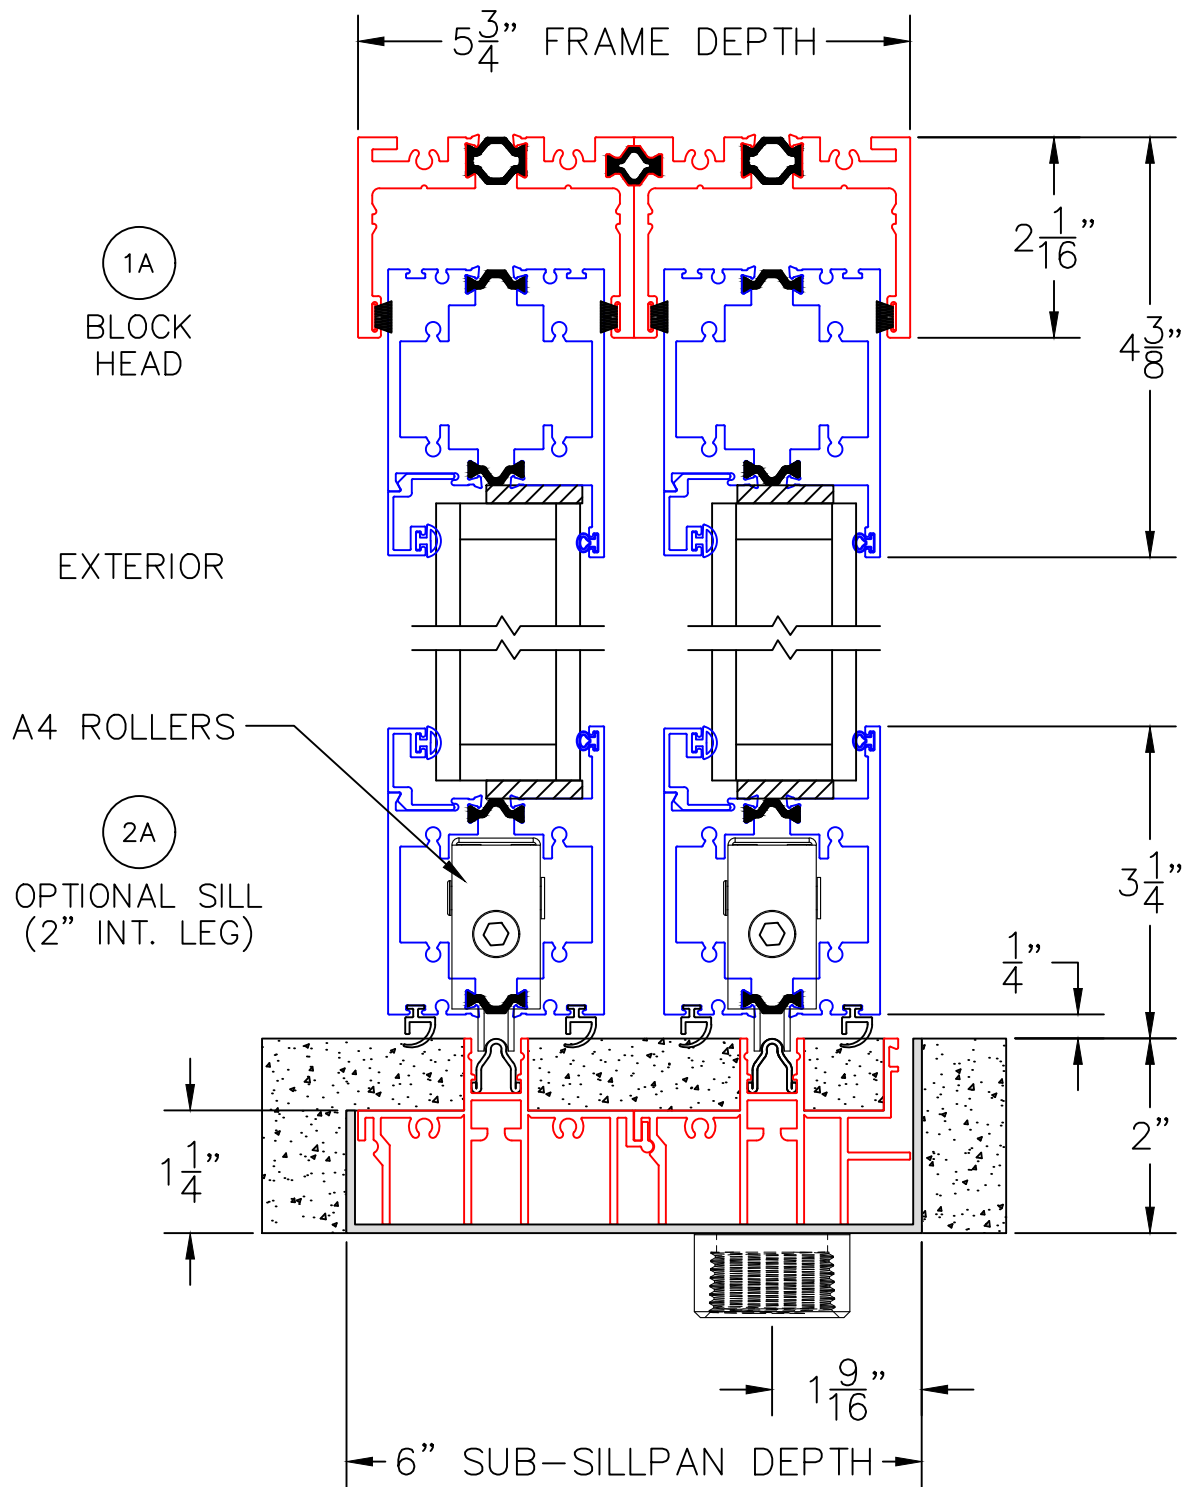

(USE RULER TO SCALE DIMENSIONS IN INCHES)
SCALE: 1/4

MULTI-SLIDE DOOR DETAILS
XXIXX DOOR SHOWN

- ③
NAIL-ON
LOCK JAMB
- ④
INTERLOCKERS
- ⑤
MEETING STILES
- ⑥
INTERLOCKERS
- ⑦
BLOCK
LOCK JAMB

- GLASS PENETRATION = 9/16"
- NET FRAME HEIGHT INCLUDES SUB-SILLPAN.
- *NET FRAME WIDTH DOES NOT INCLUDE SUB-SILLPAN.
- SUB-SILLPAN EXTENDS 1/4" BEYOND EACH JAMB.

0 1 2
(USE RULER TO SCALE DIMENSIONS IN INCHES)
SCALE: 1/2

MULTI-SLIDE DOOR DETAILS
XXIXX DOOR SHOWN WITH 9/16" SINGLE
AND 1-1/4" INSULATED GLAZING

0 1 2
(USE RULER TO SCALE DIMENSIONS IN INCHES)
SCALE: 1/2

MULTI-SLIDE DOOR DETAILS
XXIXX DOOR SHOWN WITH
1-1/2" INSULATED GLAZING

0 1 2
 (USE RULER TO SCALE DIMENSIONS IN INCHES)
SCALE: 1/2

MULTI-SLIDE DOOR DETAILS
 XXIXX DOOR SHOWN WITH
 1-1/4" INSULATED GLAZING

0 1 2
(USE RULER TO SCALE DIMENSIONS IN INCHES)
SCALE: 1/2

MULTI-SLIDE DOOR DETAILS
XXIXX DOOR SHOWN WITH
1-1/4" INSULATED GLAZING

5

MEETING STILES

0 1 2
(USE RULER TO SCALE DIMENSIONS IN INCHES)
SCALE: 1/2