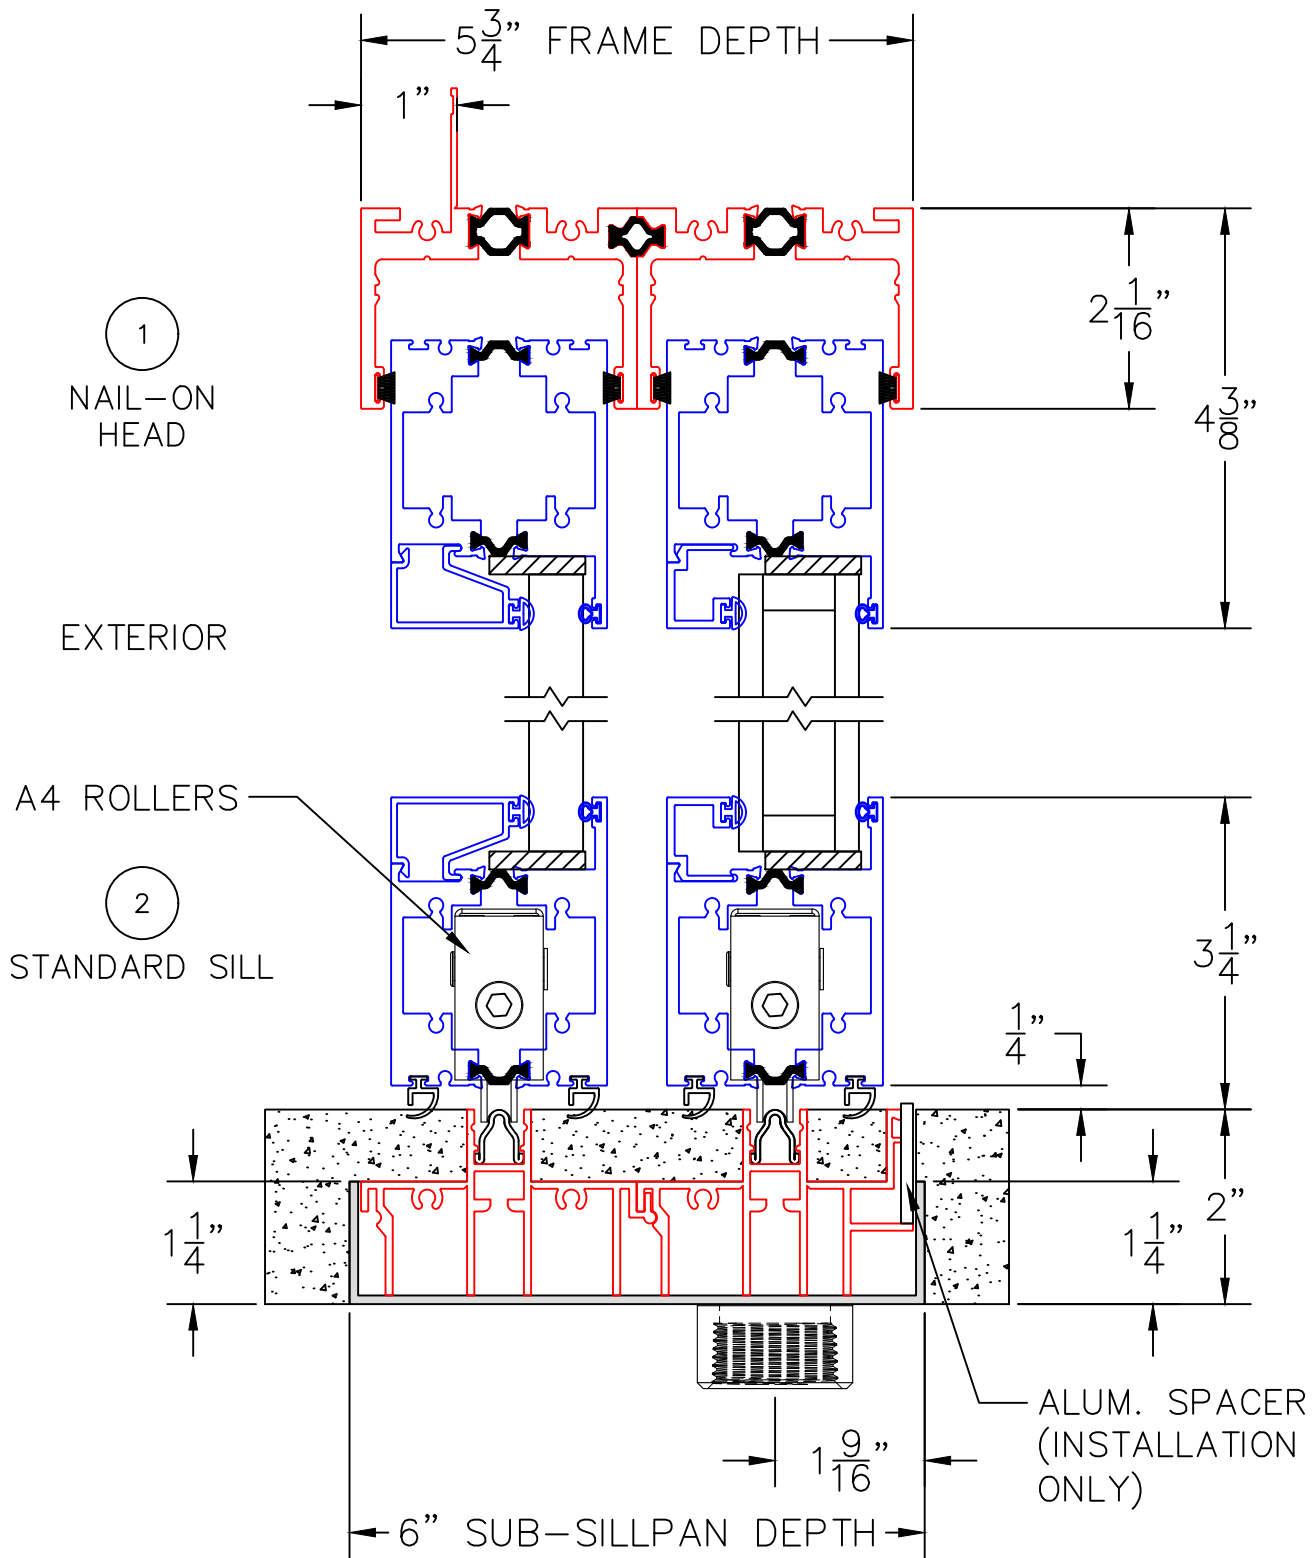

(USE RULER TO SCALE DIMENSIONS IN INCHES)
SCALE: 1/4

MULTI-SLIDE DOOR DETAILS
XXIXX DOOR SHOWN

- ③
NAIL-ON
LOCK JAMB
- ④
INTERLOCKERS
- ⑤
MEETING STILES
- ⑥
INTERLOCKERS
- ⑦
BLOCK
LOCK JAMB

- GLASS PENETRATION = 9/16"
- NET FRAME HEIGHT INCLUDES SUB-SILLPAN.
- *NET FRAME WIDTH DOES NOT INCLUDE SUB-SILLPAN.
- SUB-SILLPAN EXTENDS 1/4" BEYOND EACH JAMB.

0 1 2
(USE RULER TO SCALE DIMENSIONS IN INCHES)
SCALE: 1/2

MULTI-SLIDE DOOR DETAILS
XXIXX DOOR SHOWN WITH 9/16" SINGLE
AND 1-1/4" INSULATED GLAZING

0 1 2
(USE RULER TO SCALE DIMENSIONS IN INCHES)
SCALE: 1/2

MULTI-SLIDE DOOR DETAILS
XXIXX DOOR SHOWN WITH
1-1/2" INSULATED GLAZING

0 1 2
 (USE RULER TO SCALE DIMENSIONS IN INCHES)
SCALE: 1/2

MULTI-SLIDE DOOR DETAILS
 XXIXX DOOR SHOWN WITH
 1-1/4" INSULATED GLAZING

0 1 2
(USE RULER TO SCALE DIMENSIONS IN INCHES)
SCALE: 1/2

MULTI-SLIDE DOOR DETAILS
XXIXX DOOR SHOWN WITH
1-1/4" INSULATED GLAZING

5

MEETING STILES

0 1 2
(USE RULER TO SCALE DIMENSIONS IN INCHES)
SCALE: 1/2