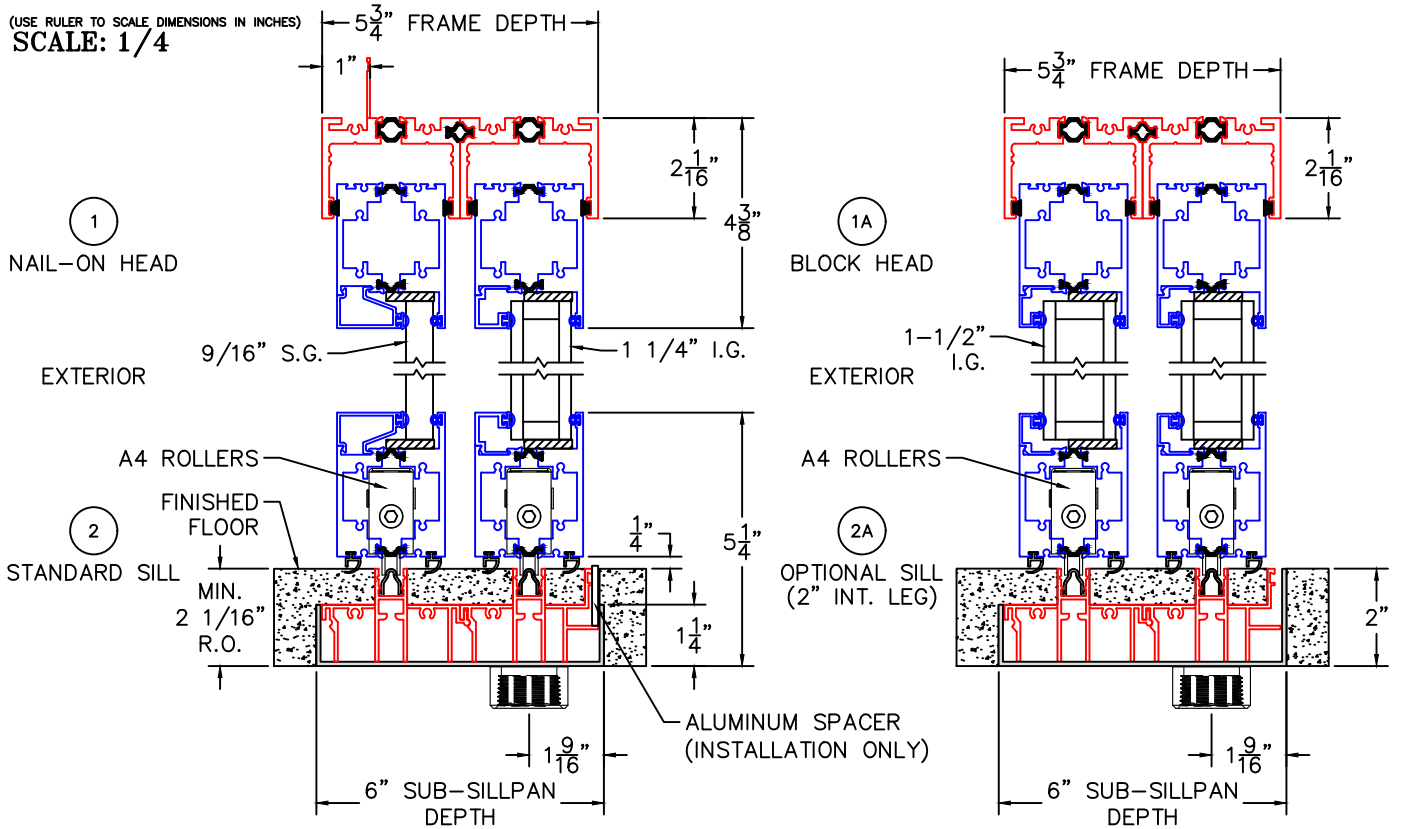

(USE RULER TO SCALE DIMENSIONS IN INCHES)
SCALE: 1/4

MULTI-SLIDE DOOR DETAILS
XXIXX DOOR SHOWN

- ③
NAIL-ON
LOCK JAMB
- ④
INTERLOCKERS
- ⑤
MEETING STILES
- ⑥
INTERLOCKERS
- ⑦
BLOCK
LOCK JAMB

- GLASS PENETRATION = 9/16"
- NET FRAME HEIGHT INCLUDES SUB-SILLPAN.
- *NET FRAME WIDTH DOES NOT INCLUDE SUB-SILLPAN.
- SUB-SILLPAN EXTENDS 1/4" BEYOND EACH JAMB.

0 1 2
(USE RULER TO SCALE DIMENSIONS IN INCHES)
SCALE: 1/2

MULTI-SLIDE DOOR DETAILS
XXIXX DOOR SHOWN WITH 9/16" SINGLE
AND 1-1/4" INSULATED GLAZING

0 1 2
(USE RULER TO SCALE DIMENSIONS IN INCHES)
SCALE: 1/2

MULTI-SLIDE DOOR DETAILS
XXIXX DOOR SHOWN WITH
1-1/2" INSULATED GLAZING

0 1 2
 (USE RULER TO SCALE DIMENSIONS IN INCHES)
SCALE: 1/2

MULTI-SLIDE DOOR DETAILS
 XXIXX DOOR SHOWN WITH
 1-1/4" INSULATED GLAZING

MULTI-SLIDE DOOR DETAILS
XXIXX DOOR SHOWN WITH
1-1/4" INSULATED GLAZING

0 0.5 1
(USE RULER TO SCALE DIMENSIONS IN INCHES)
SCALE: FULL

MULTI-SLIDE DOOR DETAILS
XXIXX DOOR SHOWN WITH
9/16" SINGLE GLAZING

8