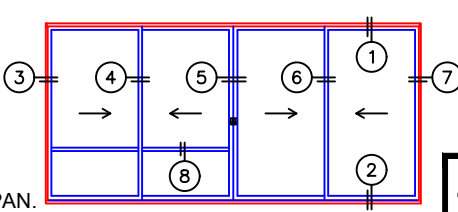

(USE RULER TO SCALE DIMENSIONS IN INCHES)
SCALE: 1/4

MULTI-SLIDE DOOR DETAILS
XXIXX DOOR SHOWN

- ③
NAIL-ON
LOCK JAMB
- ④
INTERLOCKERS
- ⑤
MEETING STILES
- ⑥
INTERLOCKERS
- ⑦
BLOCK
LOCK JAMB

- GLASS PENETRATION = 9/16"
- NET FRAME HEIGHT INCLUDES SUB-SILLPAN.
- *NET FRAME WIDTH DOES NOT INCLUDE SUB-SILLPAN.
- SUB-SILLPAN EXTENDS 1/4" BEYOND EACH JAMB.

0 1 2
(USE RULER TO SCALE DIMENSIONS IN INCHES)
SCALE: 1/2

MULTI-SLIDE DOOR DETAILS
XXIXX DOOR SHOWN WITH 9/16" SINGLE
AND 1-1/4" INSULATED GLAZING

0 1 2
(USE RULER TO SCALE DIMENSIONS IN INCHES)
SCALE: 1/2

MULTI-SLIDE DOOR DETAILS
XXIXX DOOR SHOWN WITH
1-1/2" INSULATED GLAZING

0 1 2
 (USE RULER TO SCALE DIMENSIONS IN INCHES)
SCALE: 1/2

MULTI-SLIDE DOOR DETAILS
 XXIXX DOOR SHOWN WITH
 1-1/4" INSULATED GLAZING