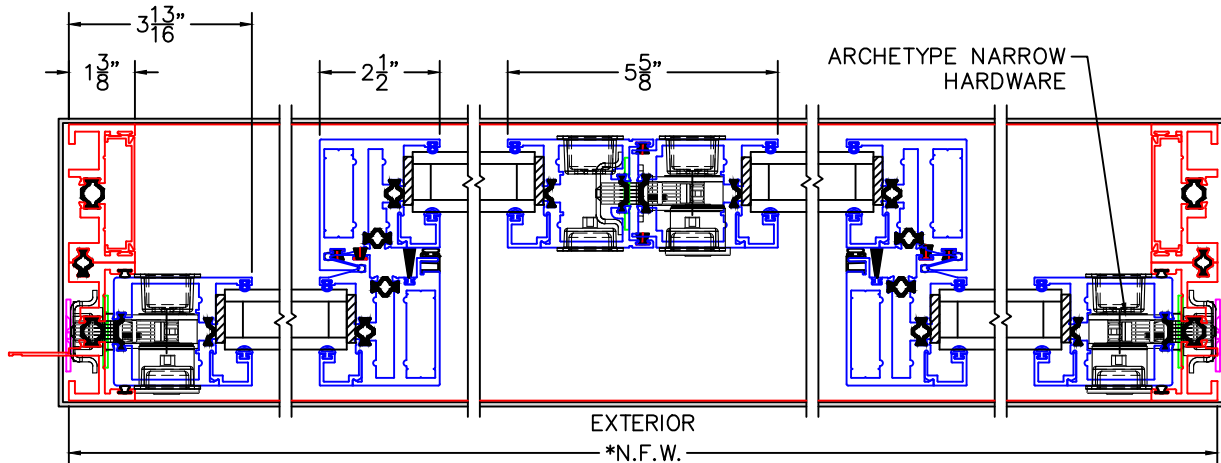

(USE RULER TO SCALE DIMENSIONS IN INCHES)
SCALE: 1/4

MULTI-SLIDE DOOR DETAILS
XXIXX DOOR SHOWN

- ③
NAIL-ON
LOCK JAMB
- ④
INTERLOCKERS
- ⑤
MEETING STILES
- ⑥
INTERLOCKERS
- ⑦
BLOCK
LOCK JAMB

- GLASS PENETRATION = 9/16"
- NET FRAME HEIGHT INCLUDES SUB-SILLPAN.
- *NET FRAME WIDTH DOES NOT INCLUDE SUB-SILLPAN.
- SUB-SILLPAN EXTENDS 1/4" BEYOND EACH JAMB.

0 1 2
(USE RULER TO SCALE DIMENSIONS IN INCHES)
SCALE: 1/2

MULTI-SLIDE DOOR DETAILS
XXIXX DOOR SHOWN WITH 9/16" SINGLE
AND 1-1/4" INSULATED GLAZING

0 1 2
(USE RULER TO SCALE DIMENSIONS IN INCHES)
SCALE: 1/2

MULTI-SLIDE DOOR DETAILS
XXIXX DOOR SHOWN WITH
1-1/2" INSULATED GLAZING

0 1 2
 (USE RULER TO SCALE DIMENSIONS IN INCHES)
SCALE: 1/2

MULTI-SLIDE DOOR DETAILS
 XXIXX DOOR SHOWN WITH
 1-1/4" INSULATED GLAZING

0 1 2
(USE RULER TO SCALE DIMENSIONS IN INCHES)
SCALE: 1/2

MULTI-SLIDE DOOR DETAILS
XXIXX DOOR SHOWN WITH
1-1/4" INSULATED GLAZING

5

MEETING STILES

0 1 2
(USE RULER TO SCALE DIMENSIONS IN INCHES)
SCALE: 1/2