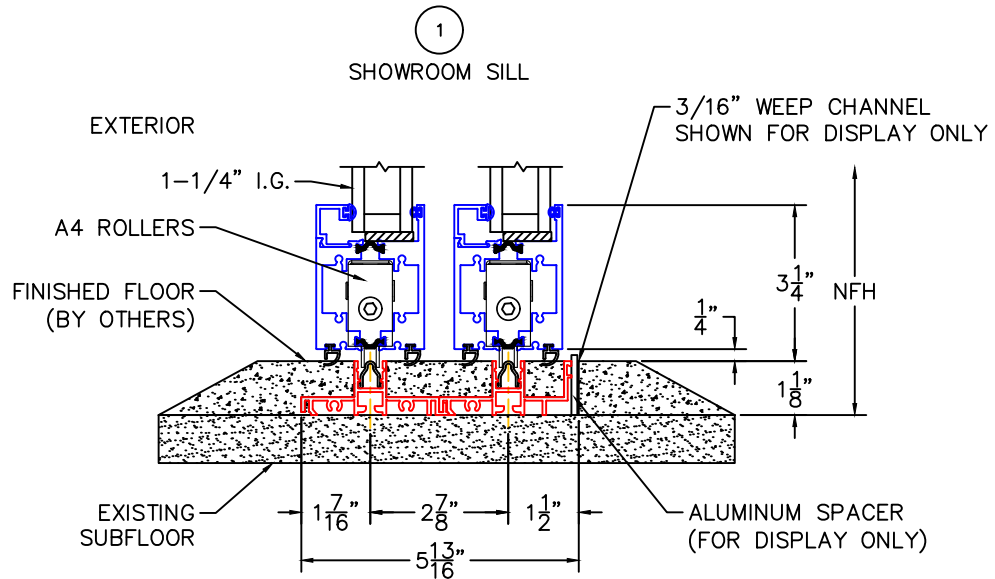

(USE RULER TO SCALE DIMENSIONS IN INCHES)

SCALE: 1/4

OPTIONS AND UPGRADES

-SHOWROOM SILL NOT DESIGNED FOR WEATHER PERFORMANCE.
-GLASS PENETRATION = 9/16"

SERIES 4070-T