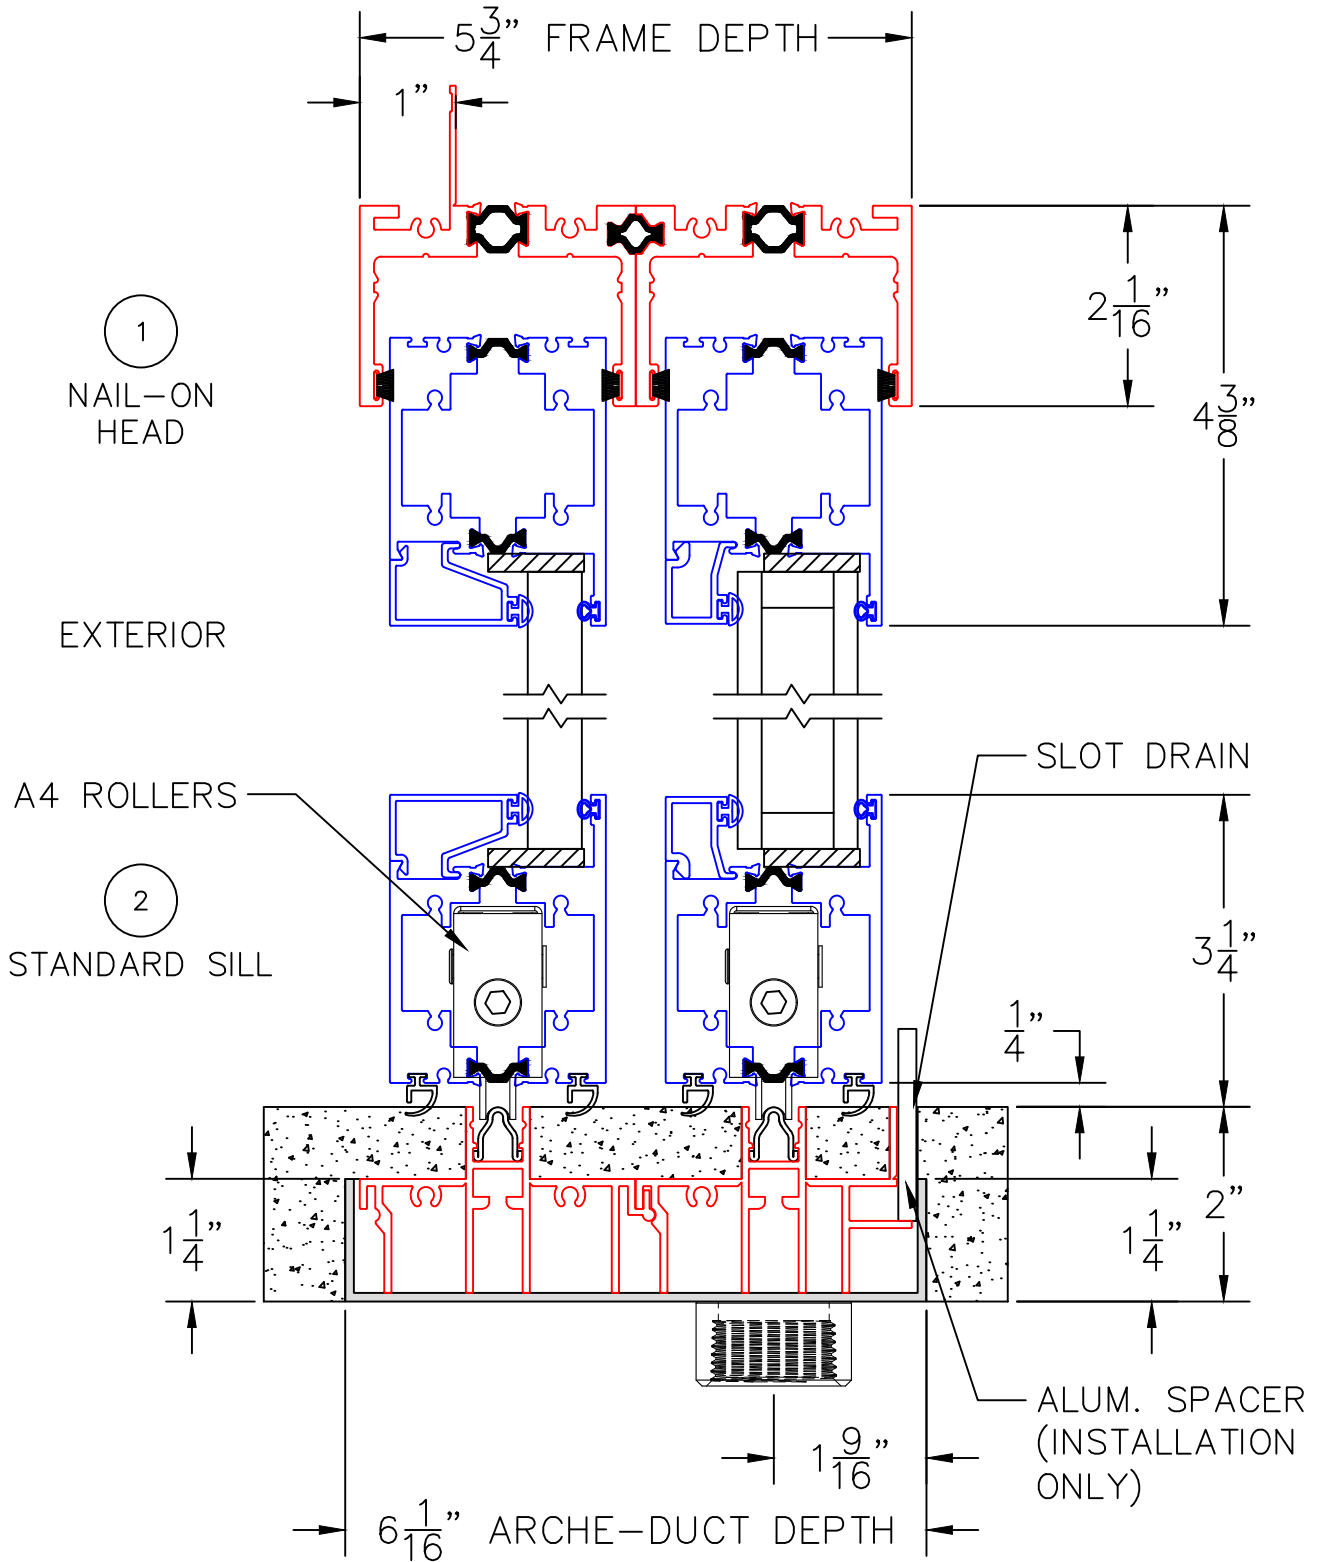

(USE RULER TO SCALE DIMENSIONS IN INCHES)  
**SCALE: 1/4**

**MULTI-SLIDE DOOR DETAILS**  
OXIXO DOOR SHOWN

- ③  
NAIL-ON  
FIXED JAMB
- ④  
INTERLOCKERS
- ⑤  
MEETING STILES
- ⑥  
INTERLOCKERS
- ⑦  
BLOCK  
FIXED JAMB

- GLASS PENETRATION = 9/16"
- NET FRAME HEIGHT INCLUDES ARCHE-DUCT.
- \*NET FRAME WIDTH DOES NOT INCLUDE ARCHE-DUCT.
- ARCHE-DUCT EXTENDS 1/4" BEYOND EACH JAMB.
- OPTIONAL SIDE DRAINS AVAILABLE.

0 1 2  
(USE RULER TO SCALE DIMENSIONS IN INCHES)  
**SCALE: 1/2**

**MULTI-SLIDE DOOR DETAILS**  
OXIXO DOOR SHOWN WITH 9/16" SINGLE  
AND 1-1/4" INSULATED GLAZING

0 1 2  
(USE RULER TO SCALE DIMENSIONS IN INCHES)  
**SCALE: 1/2**

MULTI-SLIDE DOOR DETAILS  
OXIXO DOOR SHOWN WITH  
1-1/2" INSULATED GLAZING

0 0.5 1  
(USE RULER TO SCALE DIMENSIONS IN INCHES)  
**SCALE: 1/2**

MULTI-SLIDE DOOR DETAILS  
OXIXO DOOR SHOWN WITH  
9/16" SINGLE GLAZING

8

HORIZONTAL  
TDL BAR