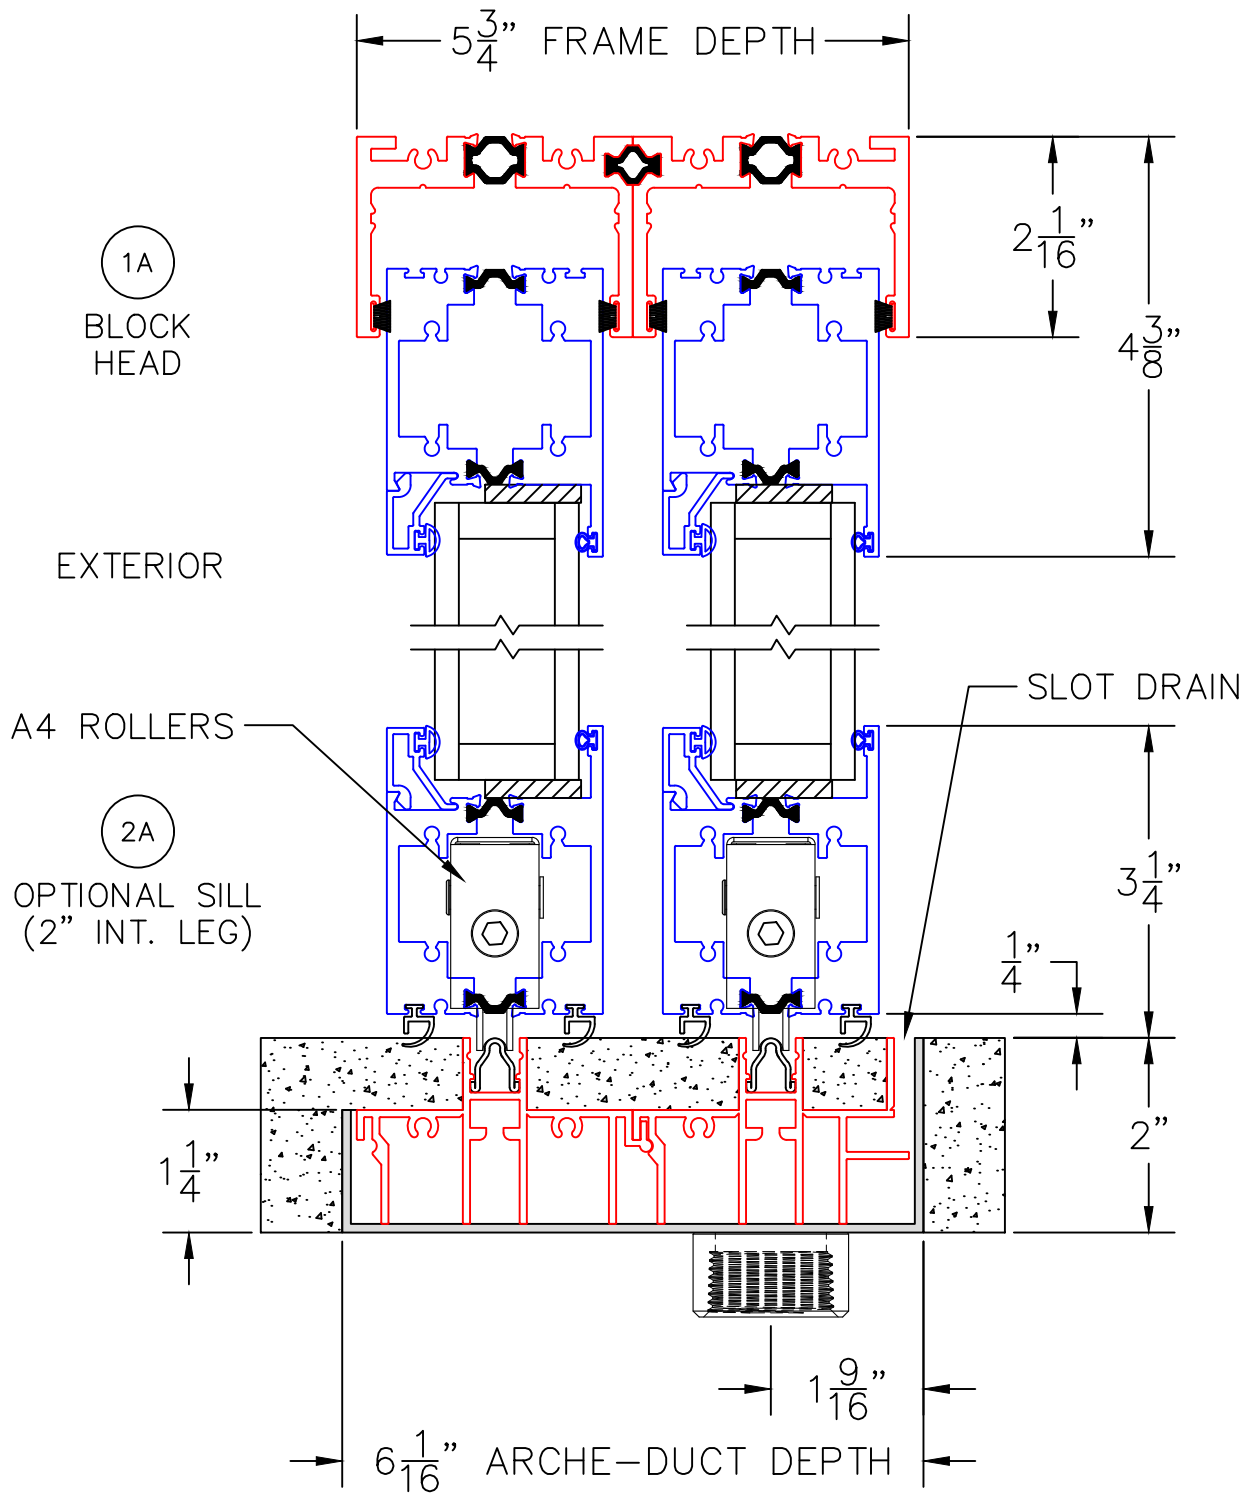

(USE RULER TO SCALE DIMENSIONS IN INCHES)  
**SCALE: 1/4**

**MULTI-SLIDE DOOR DETAILS**  
OXIXO DOOR SHOWN

- ③  
NAIL-ON  
FIXED JAMB
- ④  
INTERLOCKERS
- ⑤  
MEETING STILES
- ⑥  
INTERLOCKERS
- ⑦  
BLOCK  
FIXED JAMB

- GLASS PENETRATION = 9/16"
- NET FRAME HEIGHT INCLUDES ARCHE-DUCT.
- \*NET FRAME WIDTH DOES NOT INCLUDE ARCHE-DUCT.
- ARCHE-DUCT EXTENDS 1/4" BEYOND EACH JAMB.
- OPTIONAL SIDE DRAINS AVAILABLE.

0 1 2  
(USE RULER TO SCALE DIMENSIONS IN INCHES)  
**SCALE: 1/2**

**MULTI-SLIDE DOOR DETAILS**  
OXIXO DOOR SHOWN WITH 9/16" SINGLE  
AND 1-1/4" INSULATED GLAZING

0 1 2  
(USE RULER TO SCALE DIMENSIONS IN INCHES)  
**SCALE: 1/2**

MULTI-SLIDE DOOR DETAILS  
OXIXO DOOR SHOWN WITH  
1-1/2" INSULATED GLAZING

0 1 2  
 (USE RULER TO SCALE DIMENSIONS IN INCHES)  
**SCALE: 1/2**

MULTI-SLIDE DOOR DETAILS  
 OXIXO DOOR SHOWN WITH  
 1-1/4" INSULATED GLAZING

3

NAIL-ON  
 FIXED JAMB

4

INTERLOCKERS

0 1 2  
(USE RULER TO SCALE DIMENSIONS IN INCHES)  
**SCALE: 1/2**