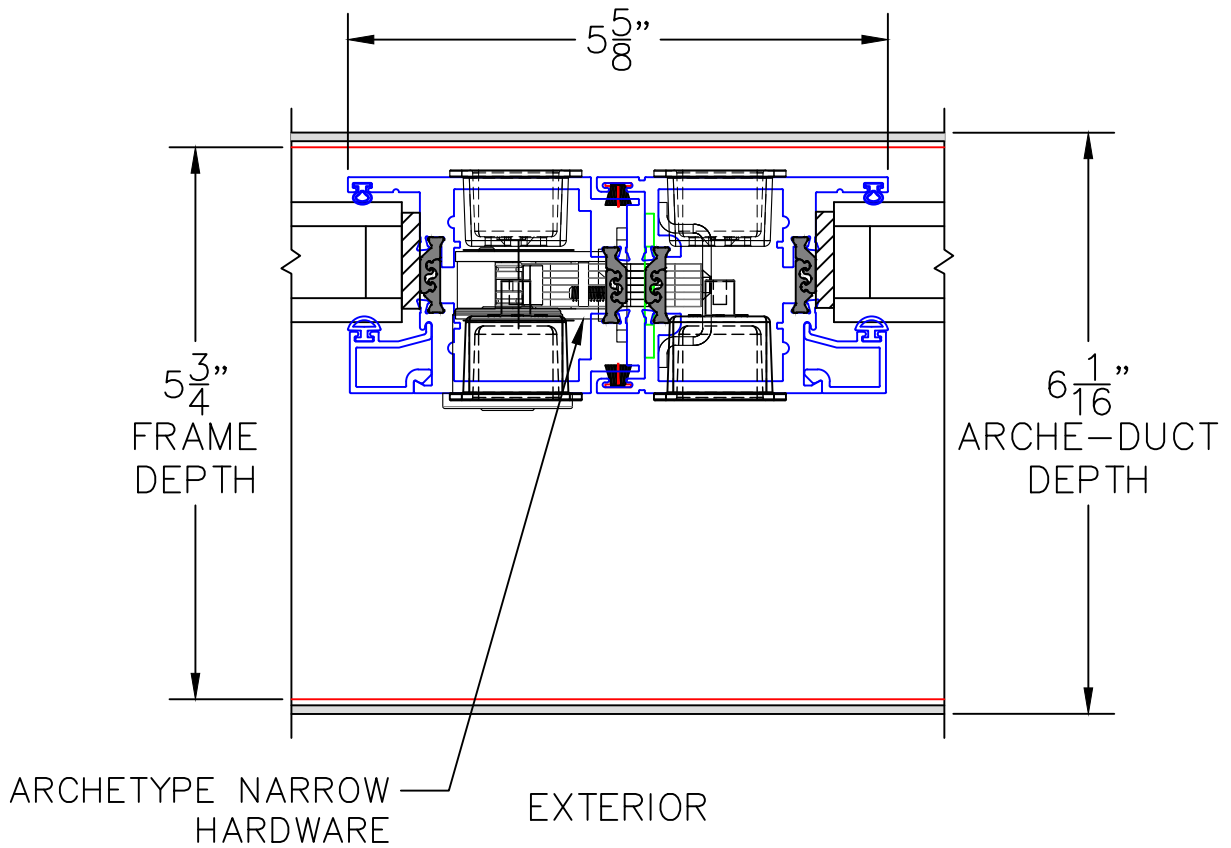

- GLASS PENETRATION = 9/16"
- NET FRAME HEIGHT INCLUDES ARCHE-DUCT.
- \*NET FRAME WIDTH DOES NOT INCLUDE ARCHE-DUCT.
- ARCHE-DUCT EXTENDS 1/4" BEYOND EACH JAMB.
- OPTIONAL SIDE DRAINS AVAILABLE.

0 1 2  
(USE RULER TO SCALE DIMENSIONS IN INCHES)  
**SCALE: 1/2**

0 1 2  
 (USE RULER TO SCALE DIMENSIONS IN INCHES)  
**SCALE: 1/2**

MULTI-SLIDE DOOR DETAILS  
 OXIXO DOOR SHOWN WITH  
 1-1/4" INSULATED GLAZING

3

NAIL-ON  
 FIXED JAMB

4

INTERLOCKERS

0 1 2  
(USE RULER TO SCALE DIMENSIONS IN INCHES)  
**SCALE: 1/2**

MULTI-SLIDE DOOR DETAILS  
OXIXO DOOR SHOWN WITH  
1-1/4" INSULATED GLAZING

5

MEETING STILES

0 1 2  
 (USE RULER TO SCALE DIMENSIONS IN INCHES)  
**SCALE: 1/2**

MULTI-SLIDE DOOR DETAILS  
 OXIXO DOOR SHOWN WITH  
 1-1/4" INSULATED GLAZING

0 0.5 1  
(USE RULER TO SCALE DIMENSIONS IN INCHES)  
**SCALE: 1/2**

MULTI-SLIDE DOOR DETAILS  
OXIXO DOOR SHOWN WITH  
9/16" SINGLE GLAZING

8

HORIZONTAL  
TDL BAR