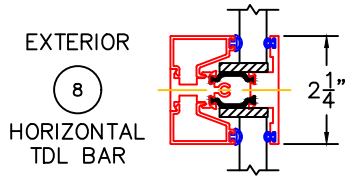

(USE RULER TO SCALE DIMENSIONS IN INCHES)  
**SCALE: 1/4**

**MULTI-SLIDE DOOR DETAILS**  
OXIXO DOOR SHOWN

- ③  
NAIL-ON  
FIXED JAMB
- ④  
INTERLOCKERS
- ⑤  
MEETING STILES
- ⑥  
INTERLOCKERS
- ⑦  
BLOCK  
FIXED JAMB

- GLASS PENETRATION = 9/16"
- NET FRAME HEIGHT INCLUDES ARCHE-DUCT.
- \*NET FRAME WIDTH DOES NOT INCLUDE ARCHE-DUCT.
- ARCHE-DUCT EXTENDS 1/4" BEYOND EACH JAMB.
- OPTIONAL SIDE DRAINS AVAILABLE.

0 1 2  
(USE RULER TO SCALE DIMENSIONS IN INCHES)  
**SCALE: 1/2**

**MULTI-SLIDE DOOR DETAILS**  
OXIXO DOOR SHOWN WITH 9/16" SINGLE  
AND 1-1/4" INSULATED GLAZING

0 1 2  
(USE RULER TO SCALE DIMENSIONS IN INCHES)  
**SCALE: 1/2**

MULTI-SLIDE DOOR DETAILS  
OXIXO DOOR SHOWN WITH  
1-1/2" INSULATED GLAZING