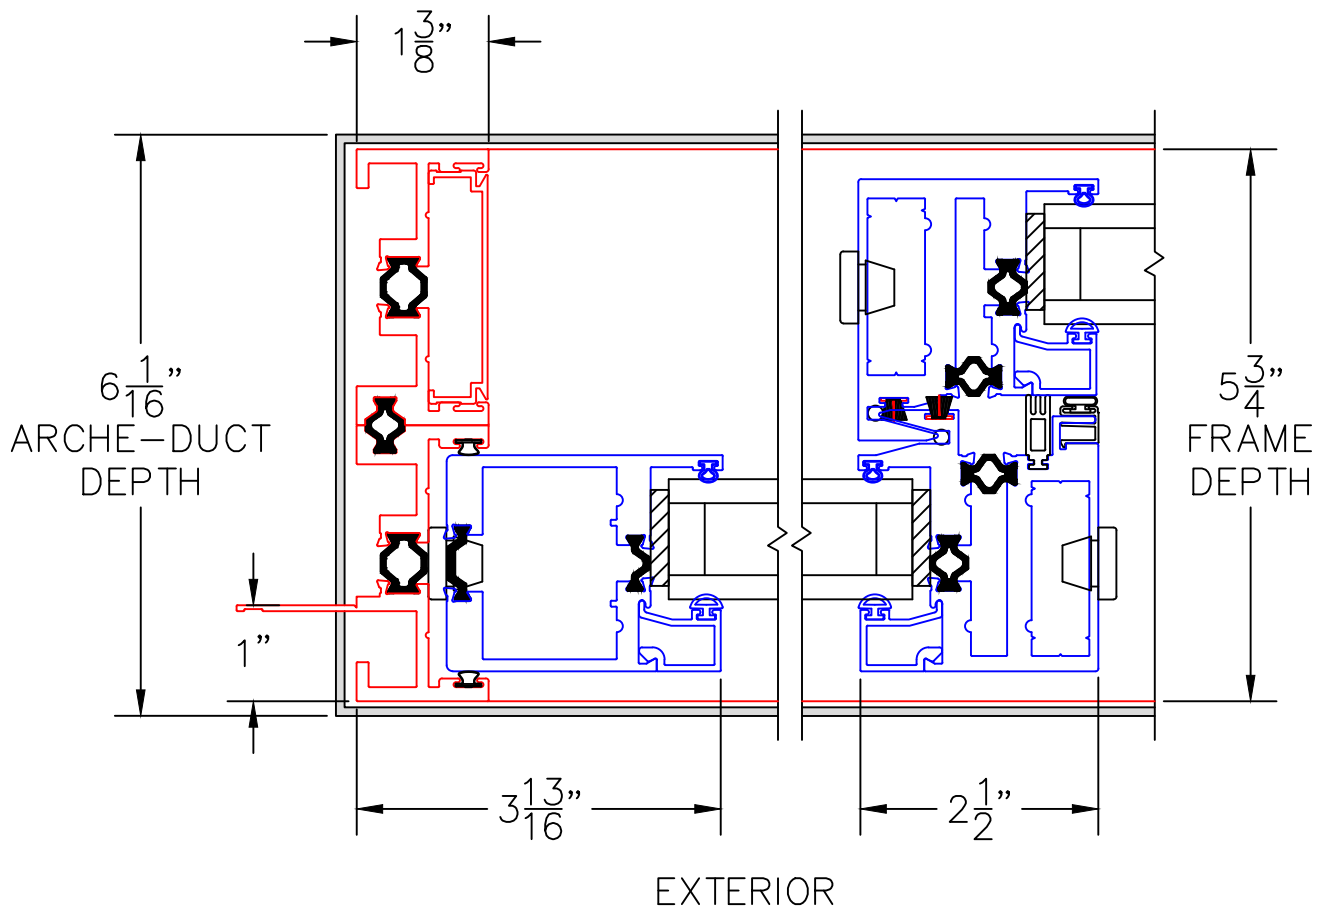

**MULTI-SLIDE DOOR DETAILS**  
OXIXO DOOR SHOWN WITH 9/16" SINGLE  
AND 1-1/4" INSULATED GLAZING

0 1 2  
(USE RULER TO SCALE DIMENSIONS IN INCHES)  
**SCALE: 1/2**

MULTI-SLIDE DOOR DETAILS  
OXIXO DOOR SHOWN WITH  
1-1/2" INSULATED GLAZING

0 1 2  
 (USE RULER TO SCALE DIMENSIONS IN INCHES)  
**SCALE: 1/2**

MULTI-SLIDE DOOR DETAILS  
 OXIXO DOOR SHOWN WITH  
 1-1/4" INSULATED GLAZING

3

NAIL-ON  
 FIXED JAMB

4

INTERLOCKERS

0 1 2  
(USE RULER TO SCALE DIMENSIONS IN INCHES)  
**SCALE: 1/2**

MULTI-SLIDE DOOR DETAILS  
OXIXO DOOR SHOWN WITH  
1-1/4" INSULATED GLAZING

5

MEETING STILES

0 1 2  
 (USE RULER TO SCALE DIMENSIONS IN INCHES)  
**SCALE: 1/2**

MULTI-SLIDE DOOR DETAILS  
 OXIXO DOOR SHOWN WITH  
 1-1/4" INSULATED GLAZING

0 0.5 1  
(USE RULER TO SCALE DIMENSIONS IN INCHES)  
**SCALE: 1/2**

MULTI-SLIDE DOOR DETAILS  
OXIXO DOOR SHOWN WITH  
9/16" SINGLE GLAZING

8

HORIZONTAL  
TDL BAR