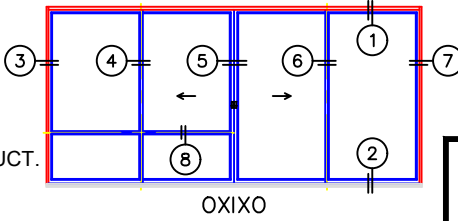

(USE RULER TO SCALE DIMENSIONS IN INCHES)  
**SCALE: 1/4**

**MULTI-SLIDE DOOR DETAILS**  
OXIXO DOOR SHOWN

- ③  
NAIL-ON  
FIXED JAMB
- ④  
INTERLOCKERS
- ⑤  
MEETING STILES
- ⑥  
INTERLOCKERS
- ⑦  
BLOCK  
FIXED JAMB

- GLASS PENETRATION = 9/16"
- NET FRAME HEIGHT INCLUDES ARCHE-DUCT.
- \*NET FRAME WIDTH DOES NOT INCLUDE ARCHE-DUCT.
- ARCHE-DUCT EXTENDS 1/4" BEYOND EACH JAMB.
- OPTIONAL SIDE DRAINS AVAILABLE.

0 1 2  
(USE RULER TO SCALE DIMENSIONS IN INCHES)  
**SCALE: 1/2**

**MULTI-SLIDE DOOR DETAILS**  
OXIXO DOOR SHOWN WITH 9/16" SINGLE  
AND 1-1/4" INSULATED GLAZING

0 1 2  
(USE RULER TO SCALE DIMENSIONS IN INCHES)  
**SCALE: 1/2**

MULTI-SLIDE DOOR DETAILS  
OXIXO DOOR SHOWN WITH  
1-1/2" INSULATED GLAZING

0 1 2  
 (USE RULER TO SCALE DIMENSIONS IN INCHES)  
**SCALE: 1/2**

MULTI-SLIDE DOOR DETAILS  
 OXIXO DOOR SHOWN WITH  
 1-1/4" INSULATED GLAZING

3

NAIL-ON  
 FIXED JAMB

4

INTERLOCKERS

0 1 2  
(USE RULER TO SCALE DIMENSIONS IN INCHES)  
**SCALE: 1/2**