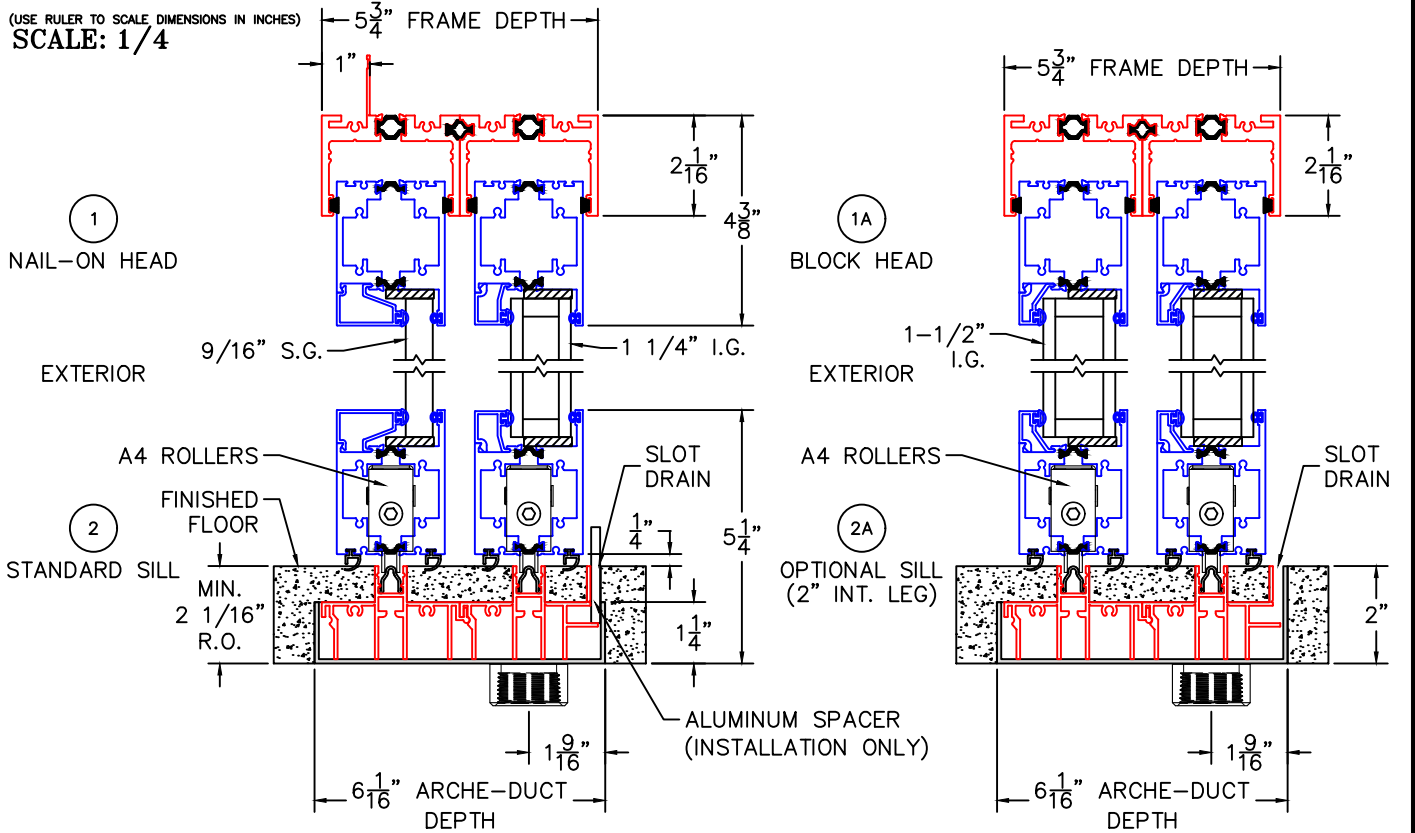

(USE RULER TO SCALE DIMENSIONS IN INCHES)  
**SCALE: 1/4**

**MULTI-SLIDE DOOR DETAILS**  
OXIXO DOOR SHOWN

- ③  
NAIL-ON  
FIXED JAMB
- ④  
INTERLOCKERS
- ⑤  
MEETING STILES
- ⑥  
INTERLOCKERS
- ⑦  
BLOCK  
FIXED JAMB

- GLASS PENETRATION = 9/16"
- NET FRAME HEIGHT INCLUDES ARCHE-DUCT.
- \*NET FRAME WIDTH DOES NOT INCLUDE ARCHE-DUCT.
- ARCHE-DUCT EXTENDS 1/4" BEYOND EACH JAMB.
- OPTIONAL SIDE DRAINS AVAILABLE.

0 1 2  
(USE RULER TO SCALE DIMENSIONS IN INCHES)  
**SCALE: 1/2**

**MULTI-SLIDE DOOR DETAILS**  
OXIXO DOOR SHOWN WITH 9/16" SINGLE  
AND 1-1/4" INSULATED GLAZING

0 1 2  
(USE RULER TO SCALE DIMENSIONS IN INCHES)  
**SCALE: 1/2**

MULTI-SLIDE DOOR DETAILS  
OXIXO DOOR SHOWN WITH  
1-1/2" INSULATED GLAZING

0 1 2  
 (USE RULER TO SCALE DIMENSIONS IN INCHES)  
**SCALE: 1/2**

MULTI-SLIDE DOOR DETAILS  
 OXIXO DOOR SHOWN WITH  
 1-1/4" INSULATED GLAZING

3

NAIL-ON  
 FIXED JAMB

4

INTERLOCKERS

0 1 2  
(USE RULER TO SCALE DIMENSIONS IN INCHES)  
**SCALE: 1/2**