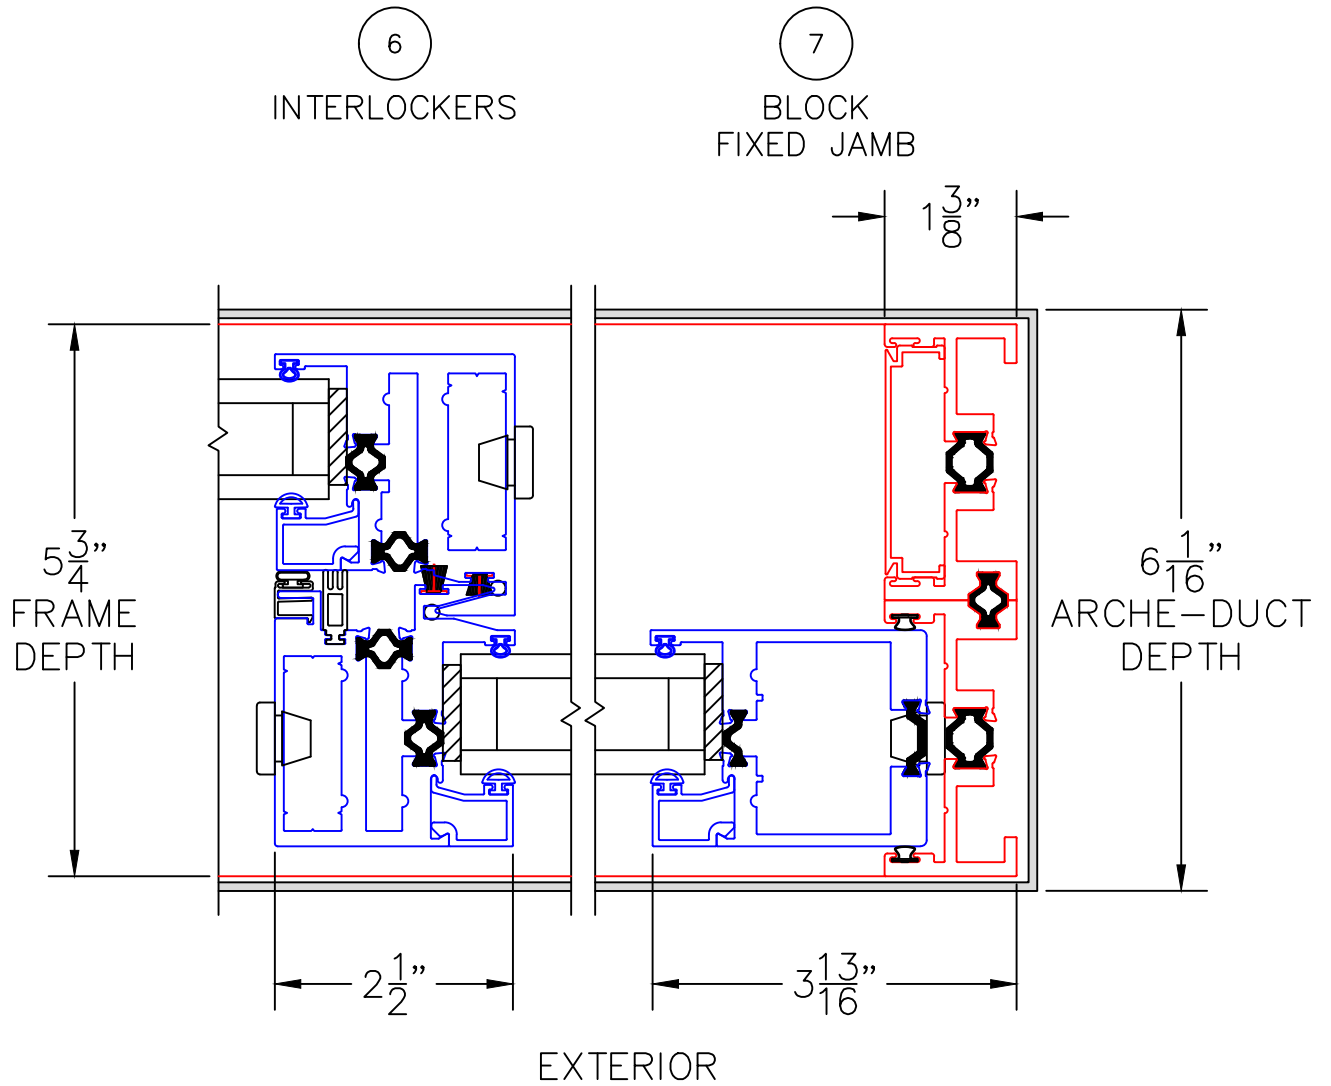

- GLASS PENETRATION = 9/16"
- NET FRAME HEIGHT INCLUDES ARCHE-DUCT.
- \*NET FRAME WIDTH DOES NOT INCLUDE ARCHE-DUCT.
- ARCHE-DUCT EXTENDS 1/4" BEYOND EACH JAMB.
- OPTIONAL SIDE DRAINS AVAILABLE.

0 1 2  
(USE RULER TO SCALE DIMENSIONS IN INCHES)  
**SCALE: 1/2**

0 1 2  
 (USE RULER TO SCALE DIMENSIONS IN INCHES)  
**SCALE: 1/2**

MULTI-SLIDE DOOR DETAILS  
 OXIXO DOOR SHOWN WITH  
 1-1/4" INSULATED GLAZING

3

NAIL-ON  
 FIXED JAMB

4

INTERLOCKERS

0 1 2  
(USE RULER TO SCALE DIMENSIONS IN INCHES)  
**SCALE: 1/2**

MULTI-SLIDE DOOR DETAILS  
OXIXO DOOR SHOWN WITH  
1-1/4" INSULATED GLAZING

5

MEETING STILES

0 1 2  
 (USE RULER TO SCALE DIMENSIONS IN INCHES)  
**SCALE: 1/2**

MULTI-SLIDE DOOR DETAILS  
 OXIXO DOOR SHOWN WITH  
 1-1/4" INSULATED GLAZING

0 0.5 1  
(USE RULER TO SCALE DIMENSIONS IN INCHES)  
**SCALE: 1/2**

MULTI-SLIDE DOOR DETAILS  
OXIXO DOOR SHOWN WITH  
9/16" SINGLE GLAZING

8

HORIZONTAL  
TDL BAR