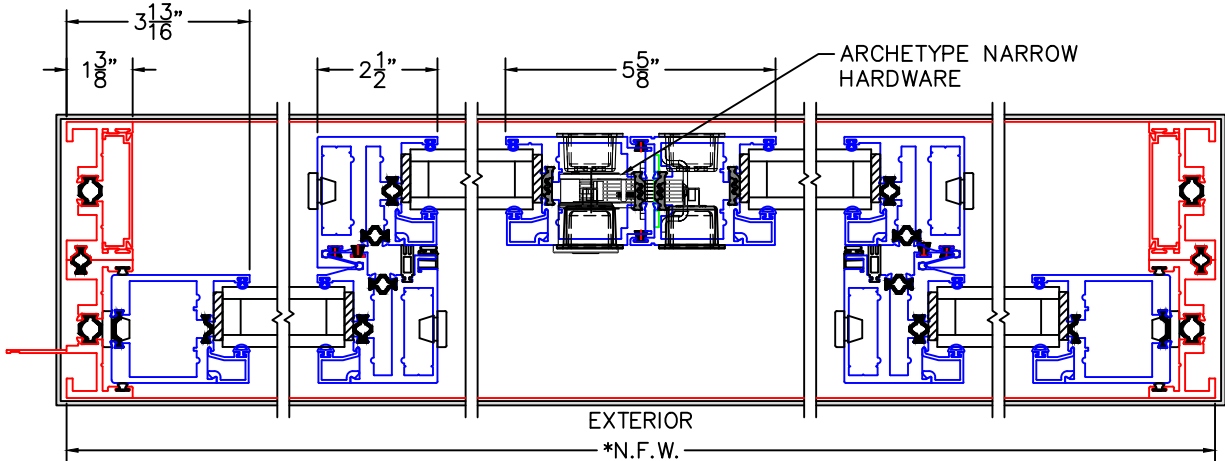

(USE RULER TO SCALE DIMENSIONS IN INCHES)  
**SCALE: 1/4**

**MULTI-SLIDE DOOR DETAILS**  
OXIXO DOOR SHOWN

- ③  
NAIL-ON  
FIXED JAMB
- ④  
INTERLOCKERS
- ⑤  
MEETING STILES
- ⑥  
INTERLOCKERS
- ⑦  
BLOCK  
FIXED JAMB

- GLASS PENETRATION = 9/16"
- NET FRAME HEIGHT INCLUDES ARCHE-DUCT.
- \*NET FRAME WIDTH DOES NOT INCLUDE ARCHE-DUCT.
- ARCHE-DUCT EXTENDS 1/4" BEYOND EACH JAMB.
- OPTIONAL SIDE DRAINS AVAILABLE.

0 1 2  
(USE RULER TO SCALE DIMENSIONS IN INCHES)  
**SCALE: 1/2**

**MULTI-SLIDE DOOR DETAILS**  
OXIXO DOOR SHOWN WITH 9/16" SINGLE  
AND 1-1/4" INSULATED GLAZING

0 1 2  
(USE RULER TO SCALE DIMENSIONS IN INCHES)  
**SCALE: 1/2**

MULTI-SLIDE DOOR DETAILS  
OXIXO DOOR SHOWN WITH  
1-1/2" INSULATED GLAZING

0 1 2  
 (USE RULER TO SCALE DIMENSIONS IN INCHES)  
**SCALE: 1/2**

MULTI-SLIDE DOOR DETAILS  
 OXIXO DOOR SHOWN WITH  
 1-1/4" INSULATED GLAZING

3

NAIL-ON  
 FIXED JAMB

4

INTERLOCKERS

0 1 2  
(USE RULER TO SCALE DIMENSIONS IN INCHES)  
**SCALE: 1/2**