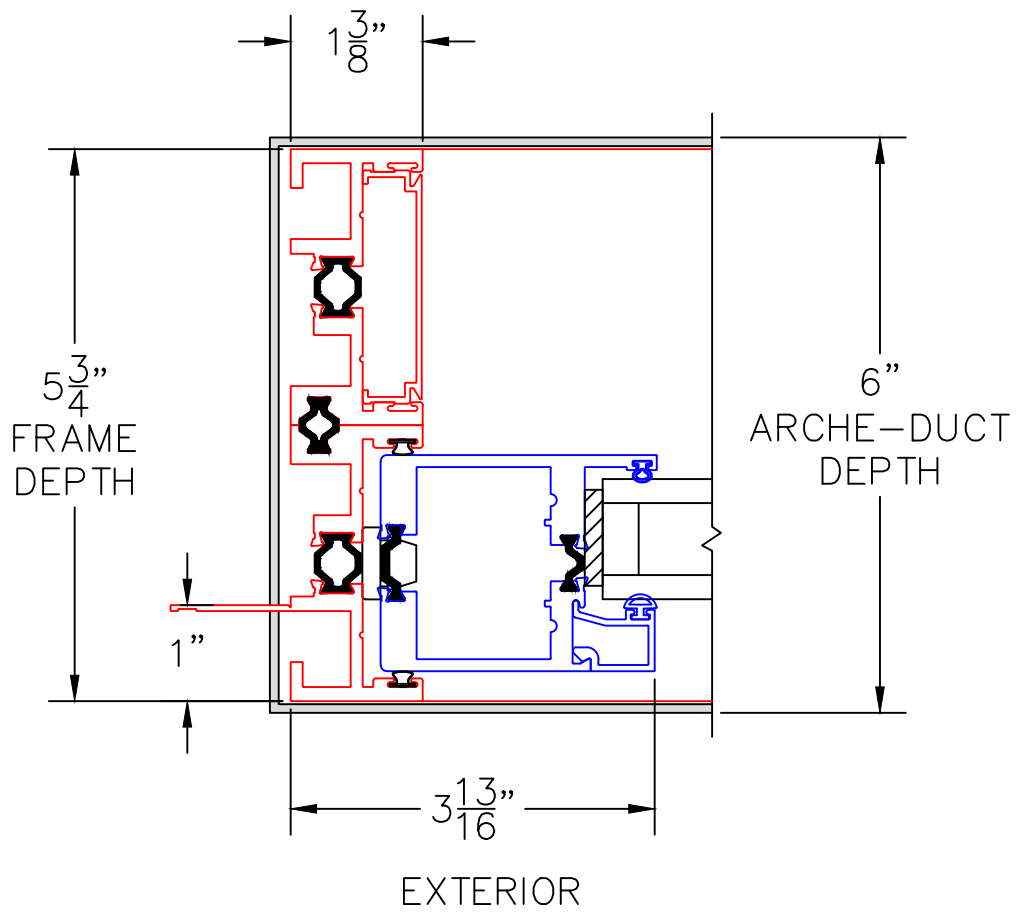

(USE RULER TO SCALE DIMENSIONS IN INCHES)
SCALE: 1/5

MULTI-SLIDE DOOR DETAILS W/SCREENS 1-1/4" INSULATED GLAZING SHOWN (9/16" SINGLE & 1-1/2" I.G. AVAILABLE)

- GLASS PENETRATION = 9/16"
- NET FRAME HEIGHT INCLUDES ARCHE-DUCT.
- *NET FRAME WIDTH DOES NOT INCLUDE ARCHE-DUCT.
- ARCHE-DUCT EXTENDS 1/4" BEYOND EACH JAMB.
- THIS CONFIGURATION REQUIRES FLUSH STACK.
- SCREEN MAY REQUIRE ADDITIONAL SEALING.

0 1 2
(USE RULER TO SCALE DIMENSIONS IN INCHES)
SCALE: 1/2

MULTI-SLIDE DOOR DETAILS
OXIO DOOR SHOWN WITH
1-1/4" INSULATED GLAZING

0 1 2
 (USE RULER TO SCALE DIMENSIONS IN INCHES)
SCALE: 1/2

MULTI-SLIDE DOOR DETAILS
 OXIO DOOR SHOWN WITH
 1-1/4" INSULATED GLAZING

3

NAIL-ON
 LOCK JAMB

0 1 2
 (USE RULER TO SCALE DIMENSIONS IN INCHES)
SCALE: 1/2

MULTI-SLIDE DOOR DETAILS
 OXIO DOOR SHOWN WITH
 1-1/4" INSULATED GLAZING

4

INTERLOCKERS AND
 SCREEN LEAD STILE

0 1 2
 (USE RULER TO SCALE DIMENSIONS IN INCHES)
SCALE: 1/2

MULTI-SLIDE DOOR DETAILS
 OXIO DOOR SHOWN WITH
 1-1/4" INSULATED GLAZING

5

MEETING STILES AND
 SCREEN INTERLOCKER

0 1 2
 (USE RULER TO SCALE DIMENSIONS IN INCHES)
SCALE: 1/2

MULTI-SLIDE DOOR DETAILS
 OXIO DOOR SHOWN WITH
 1-1/4" INSULATED GLAZING