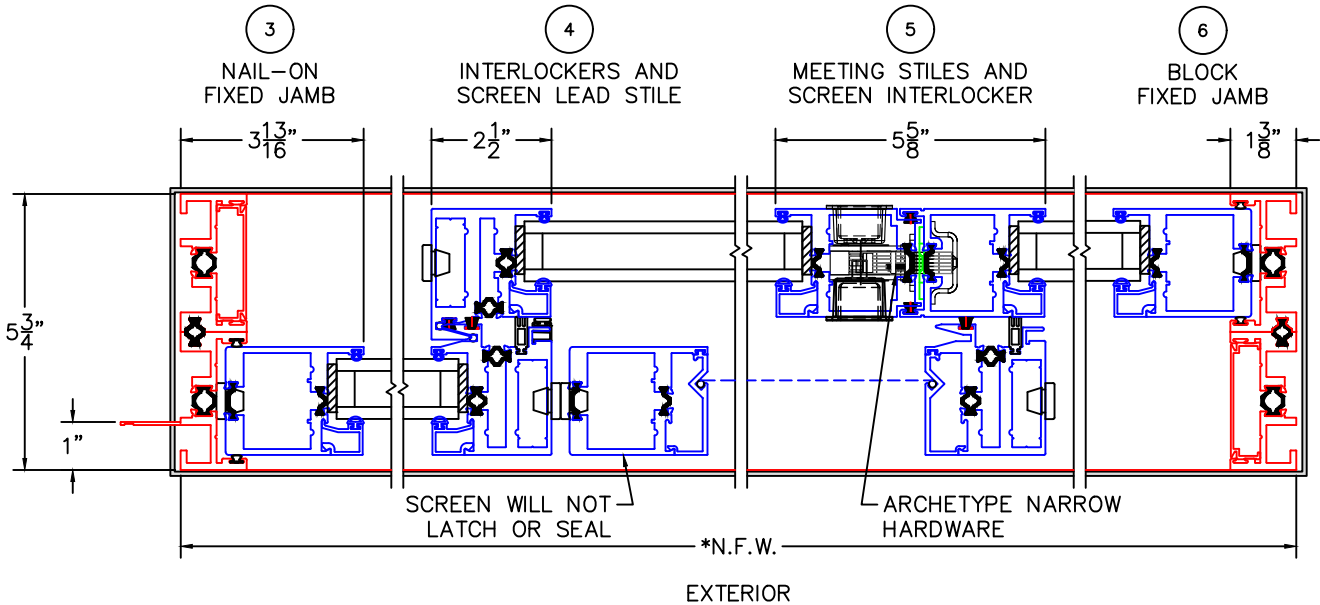

(USE RULER TO SCALE DIMENSIONS IN INCHES)
SCALE: 1/5

MULTI-SLIDE DOOR DETAILS W/SCREENS 1-1/4" INSULATED GLAZING SHOWN (9/16" SINGLE & 1-1/2" I.G. AVAILABLE)

- GLASS PENETRATION = 9/16"
- NET FRAME HEIGHT INCLUDES ARCHE-DUCT.
- *NET FRAME WIDTH DOES NOT INCLUDE ARCHE-DUCT.
- ARCHE-DUCT EXTENDS 1/4" BEYOND EACH JAMB.
- THIS CONFIGURATION REQUIRES FLUSH STACK.
- SCREEN MAY REQUIRE ADDITIONAL SEALING.

0 1 2
(USE RULER TO SCALE DIMENSIONS IN INCHES)
SCALE: 1/2

MULTI-SLIDE DOOR DETAILS
OXIO DOOR SHOWN WITH
1-1/4" INSULATED GLAZING

0 1 2
 (USE RULER TO SCALE DIMENSIONS IN INCHES)
SCALE: 1/2

MULTI-SLIDE DOOR DETAILS
 OXIO DOOR SHOWN WITH
 1-1/4" INSULATED GLAZING

3

NAIL-ON
 LOCK JAMB

0 1 2
 (USE RULER TO SCALE DIMENSIONS IN INCHES)
SCALE: 1/2

MULTI-SLIDE DOOR DETAILS
 OXIO DOOR SHOWN WITH
 1-1/4" INSULATED GLAZING

4

INTERLOCKERS AND
 SCREEN LEAD STILE

0 1 2
 (USE RULER TO SCALE DIMENSIONS IN INCHES)
SCALE: 1/2

MULTI-SLIDE DOOR DETAILS
 OXIO DOOR SHOWN WITH
 1-1/4" INSULATED GLAZING

5

MEETING STILES AND
 SCREEN INTERLOCKER

0 1 2
 (USE RULER TO SCALE DIMENSIONS IN INCHES)
SCALE: 1/2

MULTI-SLIDE DOOR DETAILS
 OXIO DOOR SHOWN WITH
 1-1/4" INSULATED GLAZING