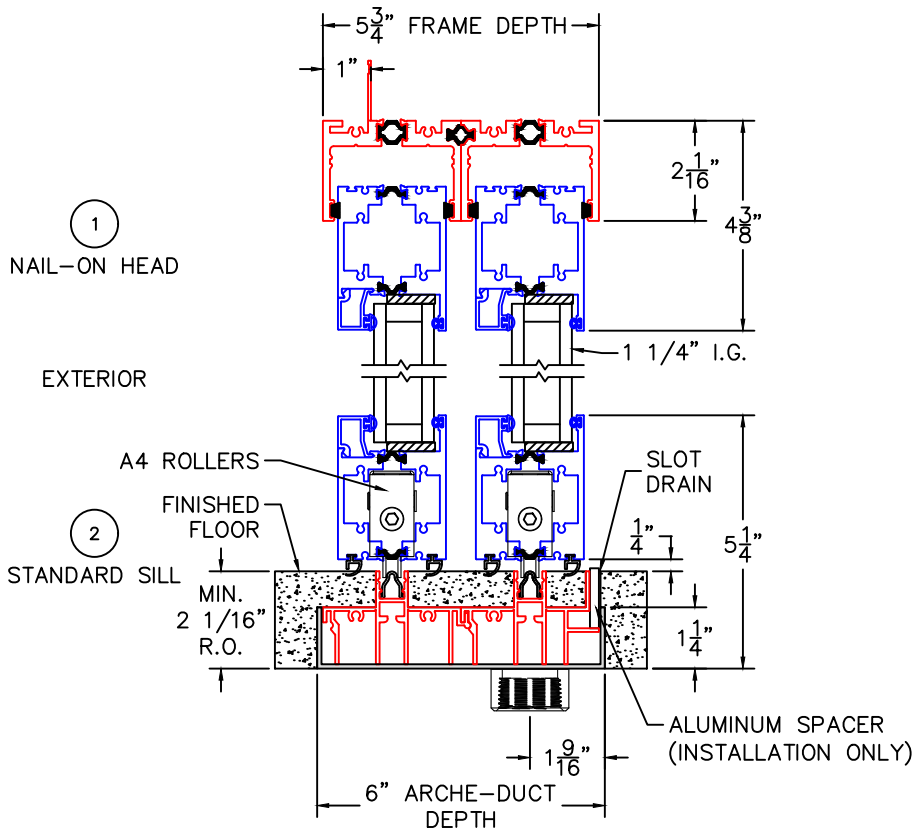

(USE RULER TO SCALE DIMENSIONS IN INCHES)
SCALE: 1/5

MULTI-SLIDE DOOR DETAILS W/SCREENS 1-1/4" INSULATED GLAZING SHOWN (9/16" SINGLE & 1-1/2" I.G. AVAILABLE)

- GLASS PENETRATION = 9/16"
- NET FRAME HEIGHT INCLUDES ARCHE-DUCT.
- *NET FRAME WIDTH DOES NOT INCLUDE ARCHE-DUCT.
- ARCHE-DUCT EXTENDS 1/4" BEYOND EACH JAMB.
- THIS CONFIGURATION REQUIRES FLUSH STACK.
- SCREEN MAY REQUIRE ADDITIONAL SEALING.

0 1 2
(USE RULER TO SCALE DIMENSIONS IN INCHES)
SCALE: 1/2

MULTI-SLIDE DOOR DETAILS
OXIO DOOR SHOWN WITH
1-1/4" INSULATED GLAZING

0 1 2
 (USE RULER TO SCALE DIMENSIONS IN INCHES)
SCALE: 1/2

MULTI-SLIDE DOOR DETAILS
 OXIO DOOR SHOWN WITH
 1-1/4" INSULATED GLAZING

3

NAIL-ON
 LOCK JAMB

0 1 2
 (USE RULER TO SCALE DIMENSIONS IN INCHES)
SCALE: 1/2

MULTI-SLIDE DOOR DETAILS
 OXIO DOOR SHOWN WITH
 1-1/4" INSULATED GLAZING

4

INTERLOCKERS AND
 SCREEN LEAD STILE

0 1 2
 (USE RULER TO SCALE DIMENSIONS IN INCHES)
SCALE: 1/2

MULTI-SLIDE DOOR DETAILS
 OXIO DOOR SHOWN WITH
 1-1/4" INSULATED GLAZING

5

MEETING STILES AND
 SCREEN INTERLOCKER

0 1 2
 (USE RULER TO SCALE DIMENSIONS IN INCHES)
SCALE: 1/2

MULTI-SLIDE DOOR DETAILS
 OXIO DOOR SHOWN WITH
 1-1/4" INSULATED GLAZING