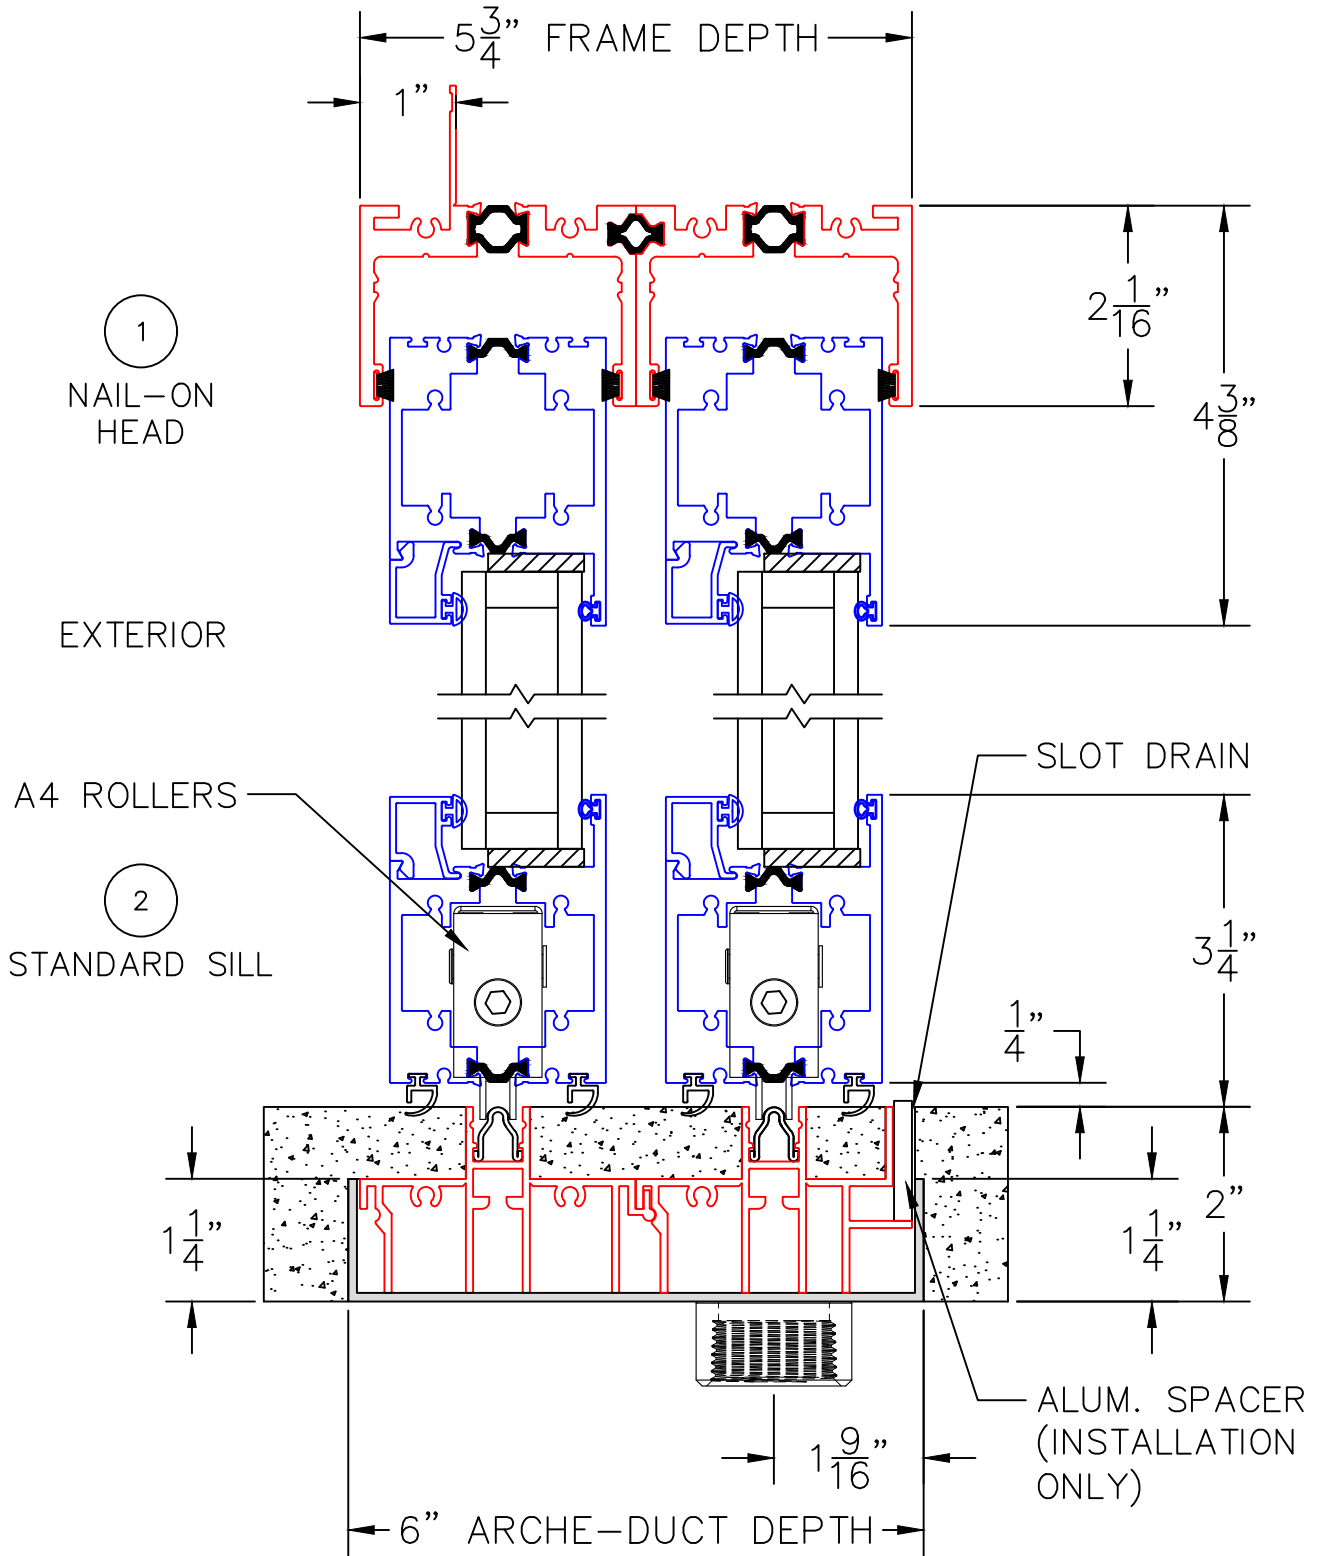

(USE RULER TO SCALE DIMENSIONS IN INCHES)
SCALE: 1/5

MULTI-SLIDE DOOR DETAILS W/SCREENS 1-1/4" INSULATED GLAZING SHOWN (9/16" SINGLE & 1-1/2" I.G. AVAILABLE)

- GLASS PENETRATION = 9/16"
- NET FRAME HEIGHT INCLUDES ARCHE-DUCT.
- *NET FRAME WIDTH DOES NOT INCLUDE ARCHE-DUCT.
- ARCHE-DUCT EXTENDS 1/4" BEYOND EACH JAMB.
- THIS CONFIGURATION REQUIRES FLUSH STACK.
- SCREEN MAY REQUIRE ADDITIONAL SEALING.

0 1 2
(USE RULER TO SCALE DIMENSIONS IN INCHES)
SCALE: 1/2

MULTI-SLIDE DOOR DETAILS
OXIO DOOR SHOWN WITH
1-1/4" INSULATED GLAZING

0 1 2
 (USE RULER TO SCALE DIMENSIONS IN INCHES)
SCALE: 1/2

MULTI-SLIDE DOOR DETAILS
 OXIO DOOR SHOWN WITH
 1-1/4" INSULATED GLAZING

3

NAIL-ON
 LOCK JAMB

0 1 2
 (USE RULER TO SCALE DIMENSIONS IN INCHES)
SCALE: 1/2

MULTI-SLIDE DOOR DETAILS
 OXIO DOOR SHOWN WITH
 1-1/4" INSULATED GLAZING

4

INTERLOCKERS AND
 SCREEN LEAD STILE

0 1 2
 (USE RULER TO SCALE DIMENSIONS IN INCHES)
SCALE: 1/2

MULTI-SLIDE DOOR DETAILS
 OXIO DOOR SHOWN WITH
 1-1/4" INSULATED GLAZING

5

MEETING STILES AND
 SCREEN INTERLOCKER

0 1 2
 (USE RULER TO SCALE DIMENSIONS IN INCHES)
SCALE: 1/2

MULTI-SLIDE DOOR DETAILS
 OXIO DOOR SHOWN WITH
 1-1/4" INSULATED GLAZING