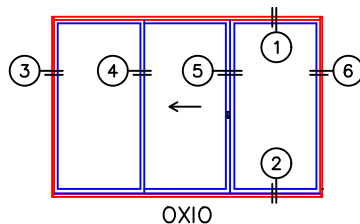

(USE RULER TO SCALE DIMENSIONS IN INCHES)
SCALE: 1/5

MULTI-SLIDE DOOR DETAILS W/SCREENS 1-1/4" INSULATED GLAZING SHOWN (9/16" SINGLE & 1-1/2" I.G. AVAILABLE)

- GLASS PENETRATION = 9/16"
- NET FRAME HEIGHT INCLUDES ARCHE-DUCT.
- *NET FRAME WIDTH DOES NOT INCLUDE ARCHE-DUCT.
- ARCHE-DUCT EXTENDS 1/4" BEYOND EACH JAMB.
- THIS CONFIGURATION REQUIRES FLUSH STACK.
- SCREEN MAY REQUIRE ADDITIONAL SEALING.

0 1 2
(USE RULER TO SCALE DIMENSIONS IN INCHES)
SCALE: 1/2

MULTI-SLIDE DOOR DETAILS
OXIO DOOR SHOWN WITH
1-1/4" INSULATED GLAZING

0 1 2
 (USE RULER TO SCALE DIMENSIONS IN INCHES)
SCALE: 1/2

MULTI-SLIDE DOOR DETAILS
 OXIO DOOR SHOWN WITH
 1-1/4" INSULATED GLAZING

3

NAIL-ON
 LOCK JAMB

0 1 2
 (USE RULER TO SCALE DIMENSIONS IN INCHES)
SCALE: 1/2

MULTI-SLIDE DOOR DETAILS
 OXIO DOOR SHOWN WITH
 1-1/4" INSULATED GLAZING

4

INTERLOCKERS AND
 SCREEN LEAD STILE

0 1 2
 (USE RULER TO SCALE DIMENSIONS IN INCHES)
SCALE: 1/2