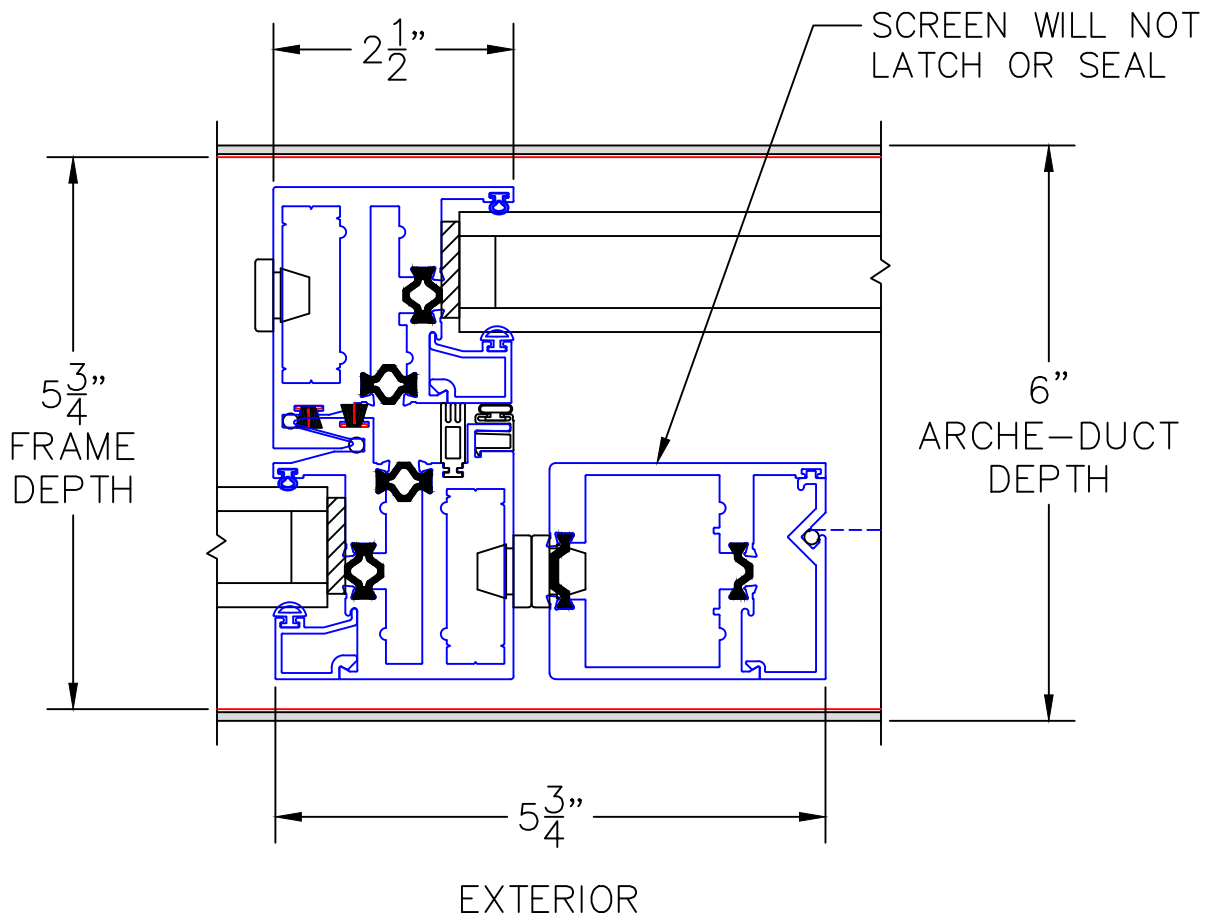

(USE RULER TO SCALE DIMENSIONS IN INCHES)
SCALE: 1/5

MULTI-SLIDE DOOR DETAILS W/SCREENS 1-1/4" INSULATED GLAZING SHOWN (9/16" SINGLE & 1-1/2" I.G. AVAILABLE)

- GLASS PENETRATION = 9/16"
- NET FRAME HEIGHT INCLUDES ARCHE-DUCT.
- *NET FRAME WIDTH DOES NOT INCLUDE ARCHE-DUCT.
- ARCHE-DUCT EXTENDS 1/4" BEYOND EACH JAMB.
- THIS CONFIGURATION REQUIRES FLUSH STACK.
- SCREEN MAY REQUIRE ADDITIONAL SEALING.

0 1 2
(USE RULER TO SCALE DIMENSIONS IN INCHES)
SCALE: 1/2

MULTI-SLIDE DOOR DETAILS
OXIO DOOR SHOWN WITH
1-1/4" INSULATED GLAZING

0 1 2
 (USE RULER TO SCALE DIMENSIONS IN INCHES)
SCALE: 1/2

MULTI-SLIDE DOOR DETAILS
 OXIO DOOR SHOWN WITH
 1-1/4" INSULATED GLAZING

3

NAIL-ON
 LOCK JAMB

0 1 2
 (USE RULER TO SCALE DIMENSIONS IN INCHES)
SCALE: 1/2

MULTI-SLIDE DOOR DETAILS
 OXIO DOOR SHOWN WITH
 1-1/4" INSULATED GLAZING

4

INTERLOCKERS AND
 SCREEN LEAD STILE

0 1 2
 (USE RULER TO SCALE DIMENSIONS IN INCHES)
SCALE: 1/2

MULTI-SLIDE DOOR DETAILS
 OXIO DOOR SHOWN WITH
 1-1/4" INSULATED GLAZING

5

MEETING STILES AND
 SCREEN INTERLOCKER

0 1 2
 (USE RULER TO SCALE DIMENSIONS IN INCHES)
SCALE: 1/2

MULTI-SLIDE DOOR DETAILS
 OXIO DOOR SHOWN WITH
 1-1/4" INSULATED GLAZING