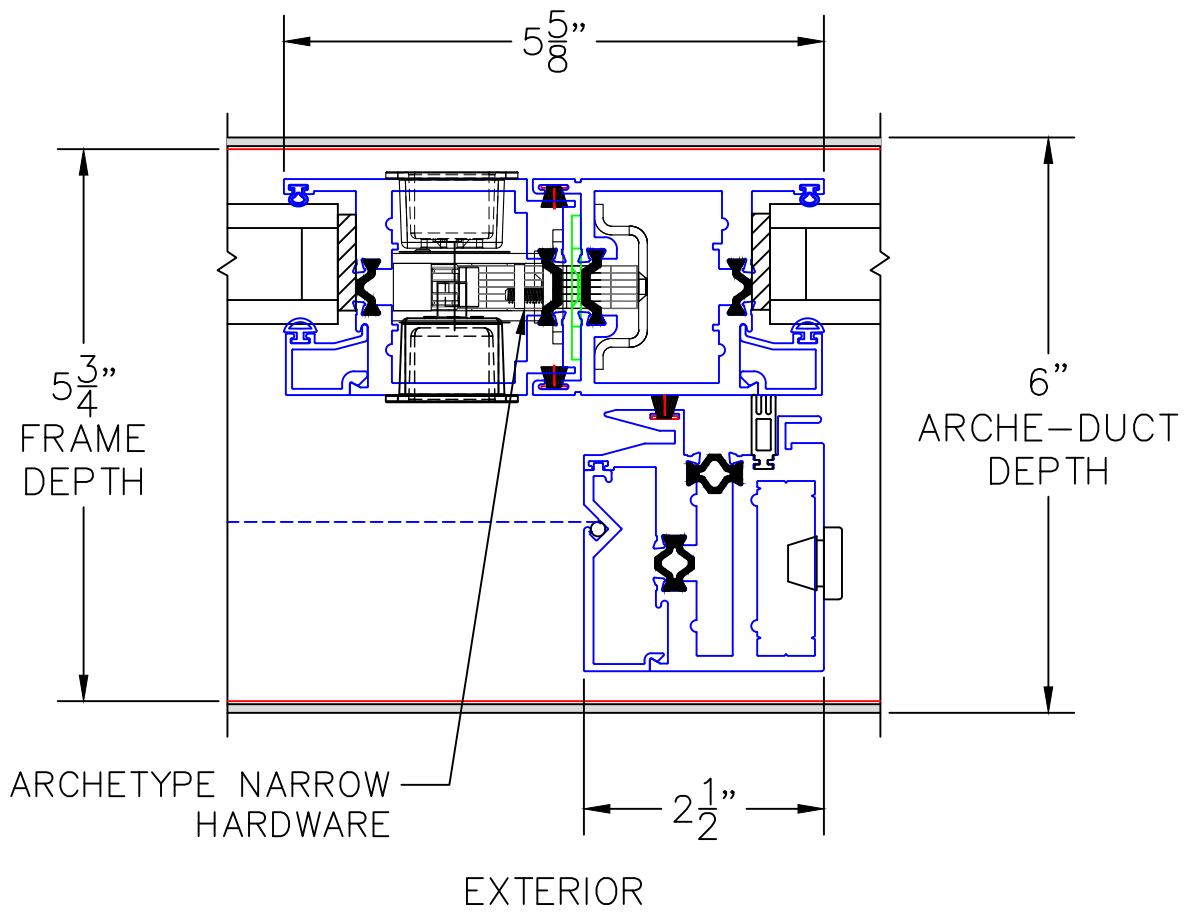

(USE RULER TO SCALE DIMENSIONS IN INCHES)
SCALE: 1/5

MULTI-SLIDE DOOR DETAILS W/SCREENS 1-1/4" INSULATED GLAZING SHOWN (9/16" SINGLE & 1-1/2" I.G. AVAILABLE)

- GLASS PENETRATION = 9/16"
- NET FRAME HEIGHT INCLUDES ARCHE-DUCT.
- *NET FRAME WIDTH DOES NOT INCLUDE ARCHE-DUCT.
- ARCHE-DUCT EXTENDS 1/4" BEYOND EACH JAMB.
- THIS CONFIGURATION REQUIRES FLUSH STACK.
- SCREEN MAY REQUIRE ADDITIONAL SEALING.

0 1 2
(USE RULER TO SCALE DIMENSIONS IN INCHES)
SCALE: 1/2

MULTI-SLIDE DOOR DETAILS
OXIO DOOR SHOWN WITH
1-1/4" INSULATED GLAZING

0 1 2
 (USE RULER TO SCALE DIMENSIONS IN INCHES)
SCALE: 1/2

MULTI-SLIDE DOOR DETAILS
 OXIO DOOR SHOWN WITH
 1-1/4" INSULATED GLAZING

3

NAIL-ON
 LOCK JAMB

0 1 2
 (USE RULER TO SCALE DIMENSIONS IN INCHES)
SCALE: 1/2

MULTI-SLIDE DOOR DETAILS
 OXIO DOOR SHOWN WITH
 1-1/4" INSULATED GLAZING

4

INTERLOCKERS AND
 SCREEN LEAD STILE

0 1 2
 (USE RULER TO SCALE DIMENSIONS IN INCHES)
SCALE: 1/2

MULTI-SLIDE DOOR DETAILS
 OXIO DOOR SHOWN WITH
 1-1/4" INSULATED GLAZING

5

MEETING STILES AND
 SCREEN INTERLOCKER

0 1 2
 (USE RULER TO SCALE DIMENSIONS IN INCHES)
SCALE: 1/2

MULTI-SLIDE DOOR DETAILS
 OXIO DOOR SHOWN WITH
 1-1/4" INSULATED GLAZING