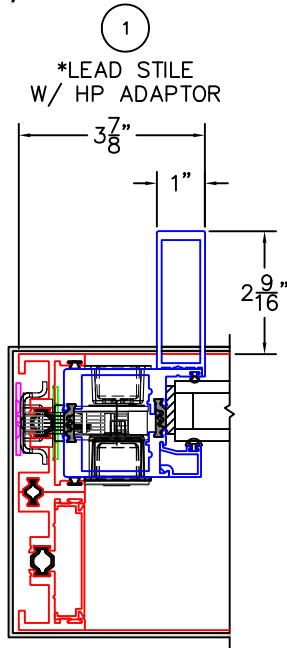

(USE RULER TO SCALE DIMENSIONS IN INCHES)

SCALE: 1/4

OPTIONS AND UPGRADES - 2

NOTES:

- GLASS PENETRATION = 9/16"
- HP LOCK STILE MAY HAVE MINIMAL ACTUATOR CLEARANCE AT JAMB / WALL.
- *OUTSIDE GLAZING SHOWN (DEFAULT INSIDE CORNERS).
- **INSIDE GLAZING SHOWN (DEFAULT OUTSIDE CORNERS).