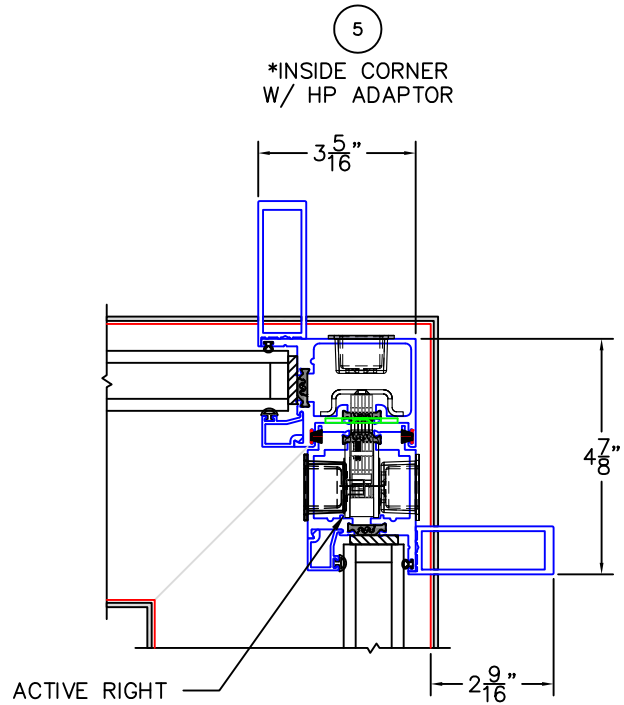

(USE RULER TO SCALE DIMENSIONS IN INCHES)

SCALE: 1/4

OPTIONS AND UPGRADES - 2

NOTES:

- GLASS PENETRATION = 9/16"
- HP LOCK STILE MAY HAVE MINIMAL ACTUATOR CLEARANCE AT JAMB / WALL.
- *OUTSIDE GLAZING SHOWN (DEFAULT INSIDE CORNERS).
- **INSIDE GLAZING SHOWN (DEFAULT OUTSIDE CORNERS).