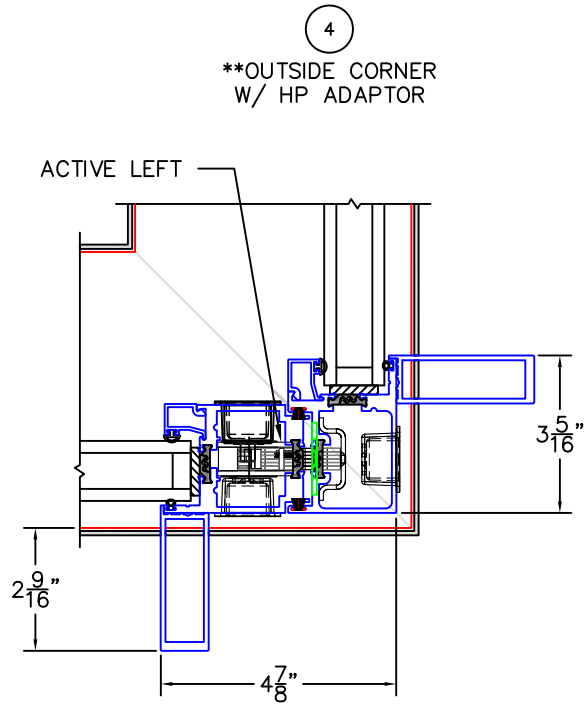

(USE RULER TO SCALE DIMENSIONS IN INCHES)

SCALE: 1/4

OPTIONS AND UPGRADES - 2

NOTES:

- GLASS PENETRATION = 9/16"
- HP LOCK STILE MAY HAVE MINIMAL ACTUATOR CLEARANCE AT JAMB / WALL.
- *OUTSIDE GLAZING SHOWN (DEFAULT INSIDE CORNERS).
- **INSIDE GLAZING SHOWN (DEFAULT OUTSIDE CORNERS).