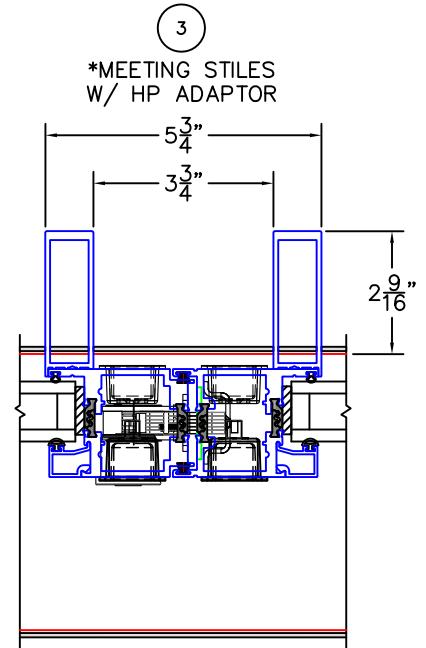

(USE RULER TO SCALE DIMENSIONS IN INCHES)

SCALE: 1/4

OPTIONS AND UPGRADES - 2

NOTES:

- GLASS PENETRATION = 9/16"
- HP LOCK STILE MAY HAVE MINIMAL ACTUATOR CLEARANCE AT JAMB / WALL.
- *OUTSIDE GLAZING SHOWN (DEFAULT INSIDE CORNERS).
- **INSIDE GLAZING SHOWN (DEFAULT OUTSIDE CORNERS).