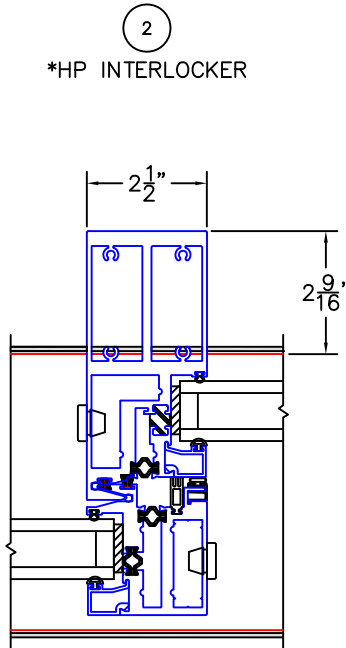

(USE RULER TO SCALE DIMENSIONS IN INCHES)

SCALE: 1/4

OPTIONS AND UPGRADES - 2

NOTES:

- GLASS PENETRATION = 9/16"
- HP LOCK STILE MAY HAVE MINIMAL ACTUATOR CLEARANCE AT JAMB / WALL.
- *OUTSIDE GLAZING SHOWN (DEFAULT INSIDE CORNERS).
- **INSIDE GLAZING SHOWN (DEFAULT OUTSIDE CORNERS).