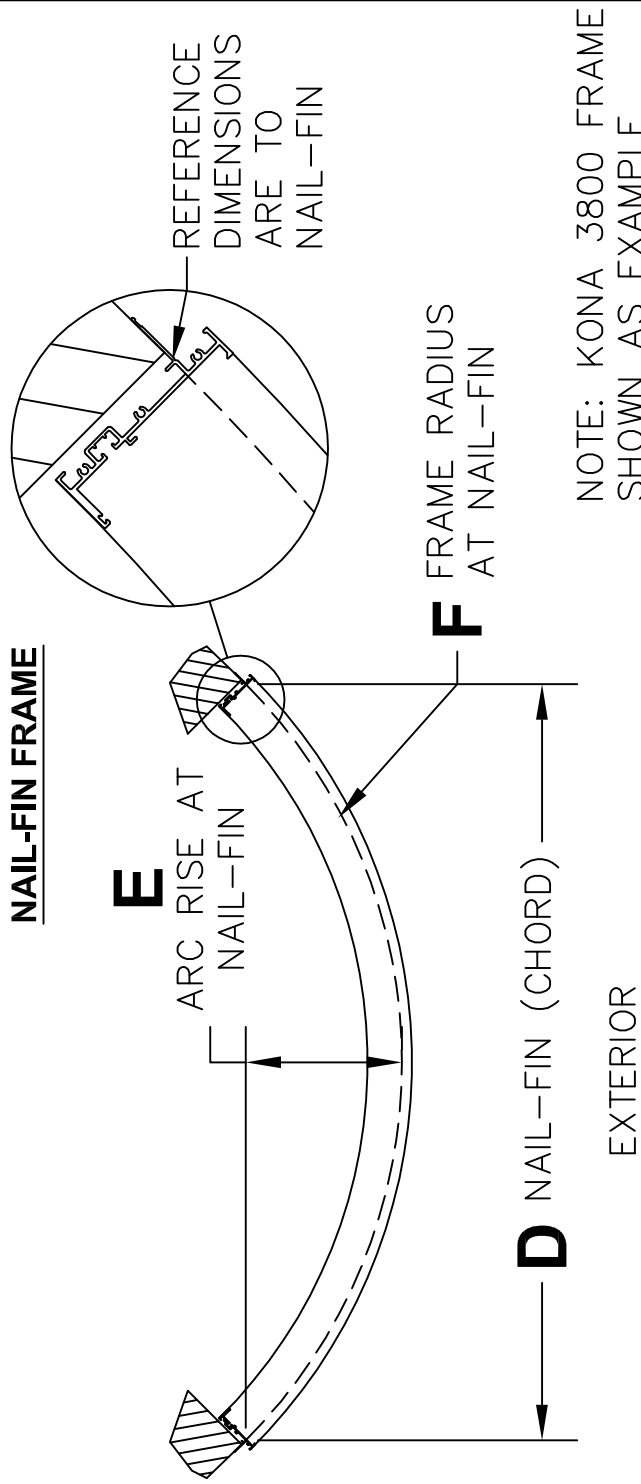

**FLEETWOOD**  
WINDOWS & DOORS  
FleetwoodUSA.com

CURVED WINDOW  
DIMENSIONAL LAYOUT  
FROM BUILDING EXTERIOR

DATE:

QUOTE#:

COMPANY:

ITEM#:

CUSTOMER SPECIFIED:

CUSTOMER SPECIFIED:

BLOCK FRAME	
<b>A</b>	
<b>B</b>	
<b>C</b>	

NAIL-FIN FRAME	
<b>D</b>	
<b>E</b>	
<b>F</b>	

NOTE: PLEASE  
PROVIDE (2) OF  
THE (3)  
DIMENSIONS

**BLOCK FRAME**

**NAIL-FIN FRAME**

NOTE: KONA 3800 FRAME  
SHOWN AS EXAMPLE