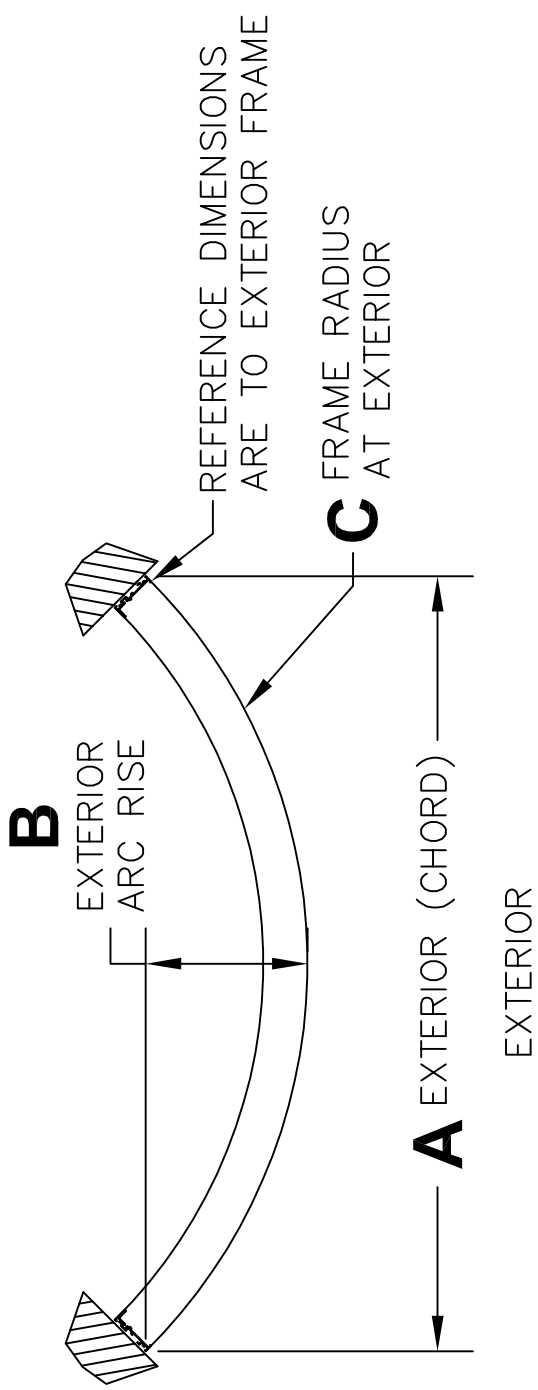

**FLEETWOOD**  
WINDOWS & DOORS  
FleetwoodUSA.com

CURVED WINDOW  
DIMENSIONAL LAYOUT  
FROM BUILDING EXTERIOR

DATE:

QUOTE#:

COMPANY:

ITEM#:

CUSTOMER SPECIFIED:

CUSTOMER SPECIFIED:

BLOCK FRAME	
<b>A</b>	
<b>B</b>	
<b>C</b>	

NAIL-FIN FRAME	
<b>D</b>	
<b>E</b>	
<b>F</b>	

NOTE: PLEASE  
PROVIDE (2) OF  
THE (3)  
DIMENSIONS

**BLOCK FRAME**

**NAIL-FIN FRAME**

NOTE: KONA 3800 FRAME  
SHOWN AS EXAMPLE