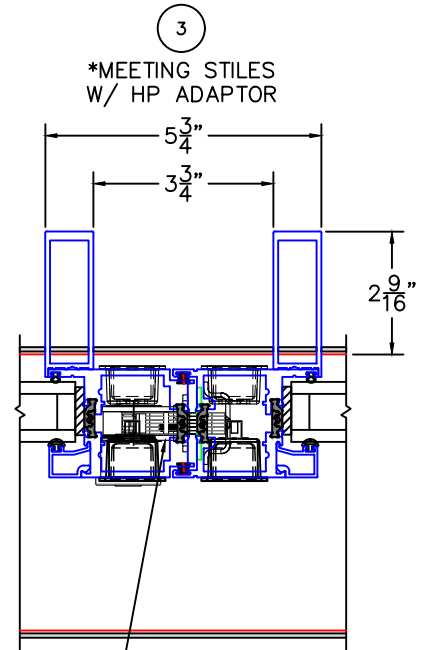

(USE RULER TO SCALE DIMENSIONS IN INCHES)

SCALE: 1/4

OPTIONS AND UPGRADES - 2

ARCHETYPE NARROW  
HARDWARE

NOTES:

- GLASS PENETRATION = 9/16"
- HP LOCK STILE MAY HAVE MINIMAL ACTUATOR CLEARANCE AT JAMB / WALL.
- \*OUTSIDE GLAZING SHOWN (DEFAULT INSIDE CORNERS).
- \*\*INSIDE GLAZING SHOWN (DEFAULT OUTSIDE CORNERS).