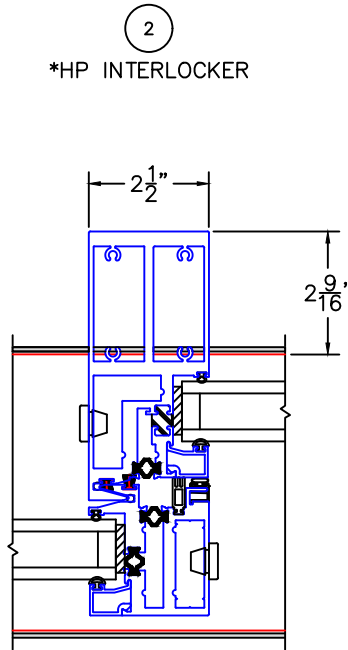

(USE RULER TO SCALE DIMENSIONS IN INCHES)

SCALE: 1/4

OPTIONS AND UPGRADES - 2

ARCHETYPE NARROW  
HARDWARE

NOTES:

- GLASS PENETRATION = 9/16"
- HP LOCK STILE MAY HAVE MINIMAL ACTUATOR CLEARANCE AT JAMB / WALL.
- \*OUTSIDE GLAZING SHOWN (DEFAULT INSIDE CORNERS).
- \*\*INSIDE GLAZING SHOWN (DEFAULT OUTSIDE CORNERS).