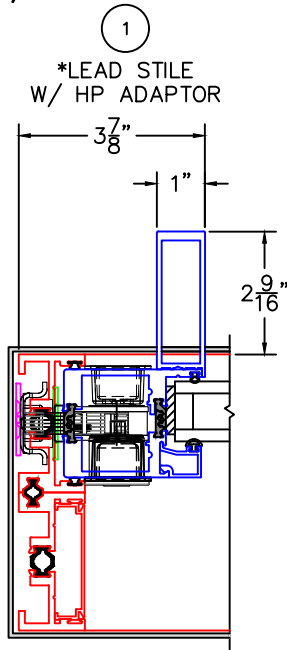

(USE RULER TO SCALE DIMENSIONS IN INCHES)

SCALE: 1/4

OPTIONS AND UPGRADES - 2

ARCHETYPE NARROW  
HARDWARE

NOTES:

- GLASS PENETRATION = 9/16"
- HP LOCK STILE MAY HAVE MINIMAL ACTUATOR CLEARANCE AT JAMB / WALL.
- \*OUTSIDE GLAZING SHOWN (DEFAULT INSIDE CORNERS).
- \*\*INSIDE GLAZING SHOWN (DEFAULT OUTSIDE CORNERS).