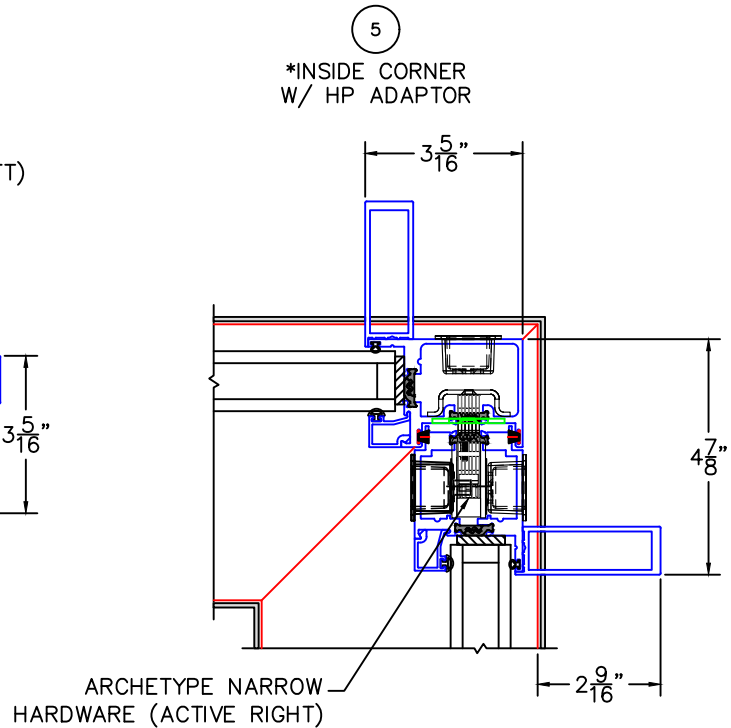

(USE RULER TO SCALE DIMENSIONS IN INCHES)

SCALE: 1/4

OPTIONS AND UPGRADES - 2

ARCHETYPE NARROW  
HARDWARE

NOTES:

- GLASS PENETRATION = 9/16"
- HP LOCK STILE MAY HAVE MINIMAL ACTUATOR CLEARANCE AT JAMB / WALL.
- \*OUTSIDE GLAZING SHOWN (DEFAULT INSIDE CORNERS).
- \*\*INSIDE GLAZING SHOWN (DEFAULT OUTSIDE CORNERS).