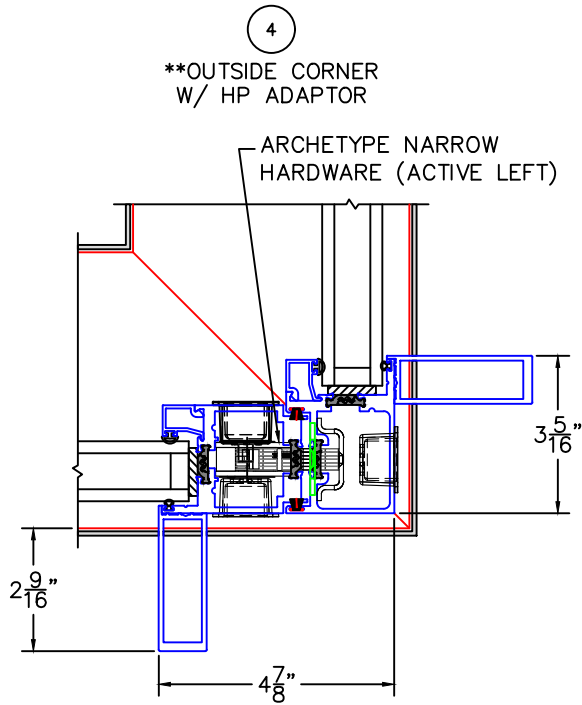

(USE RULER TO SCALE DIMENSIONS IN INCHES)

SCALE: 1/4

OPTIONS AND UPGRADES - 2

ARCHETYPE NARROW  
HARDWARE

NOTES:

- GLASS PENETRATION = 9/16"
- HP LOCK STILE MAY HAVE MINIMAL ACTUATOR CLEARANCE AT JAMB / WALL.
- \*OUTSIDE GLAZING SHOWN (DEFAULT INSIDE CORNERS).
- \*\*INSIDE GLAZING SHOWN (DEFAULT OUTSIDE CORNERS).